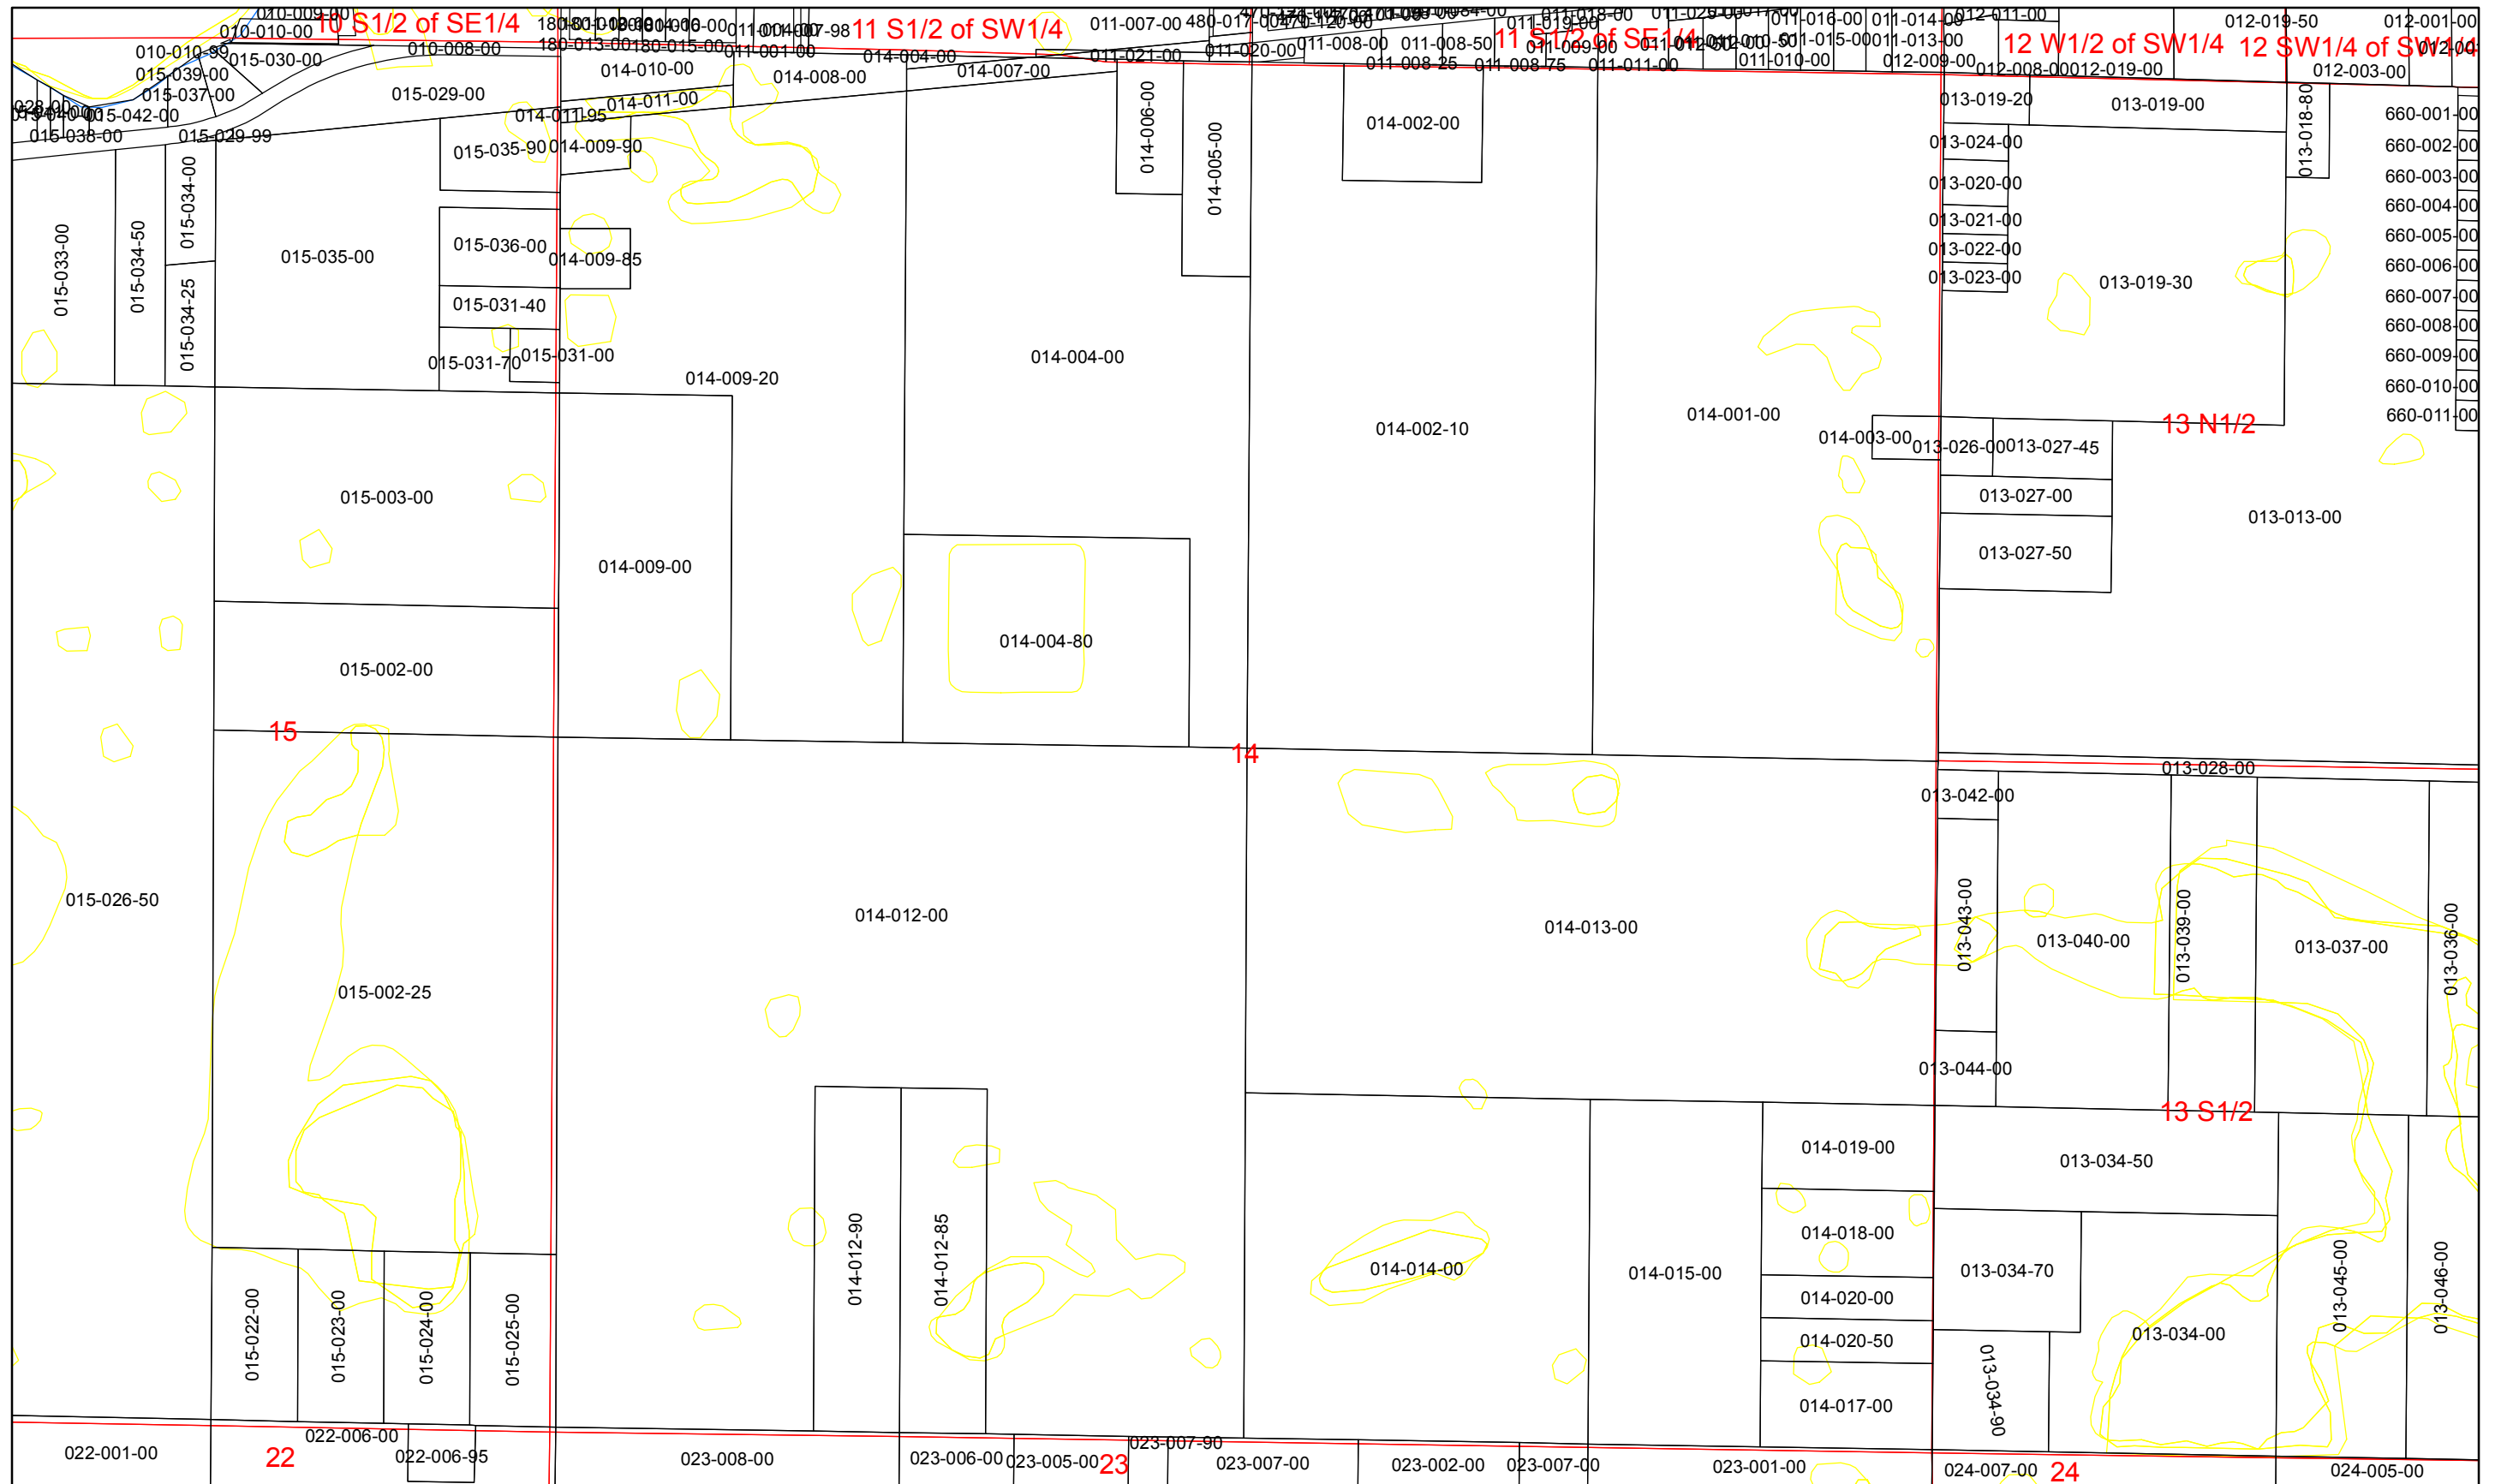

Lake Township Missaukee County Tax Map

Section 14

Date: 2/14/2011

Parcel Numbers