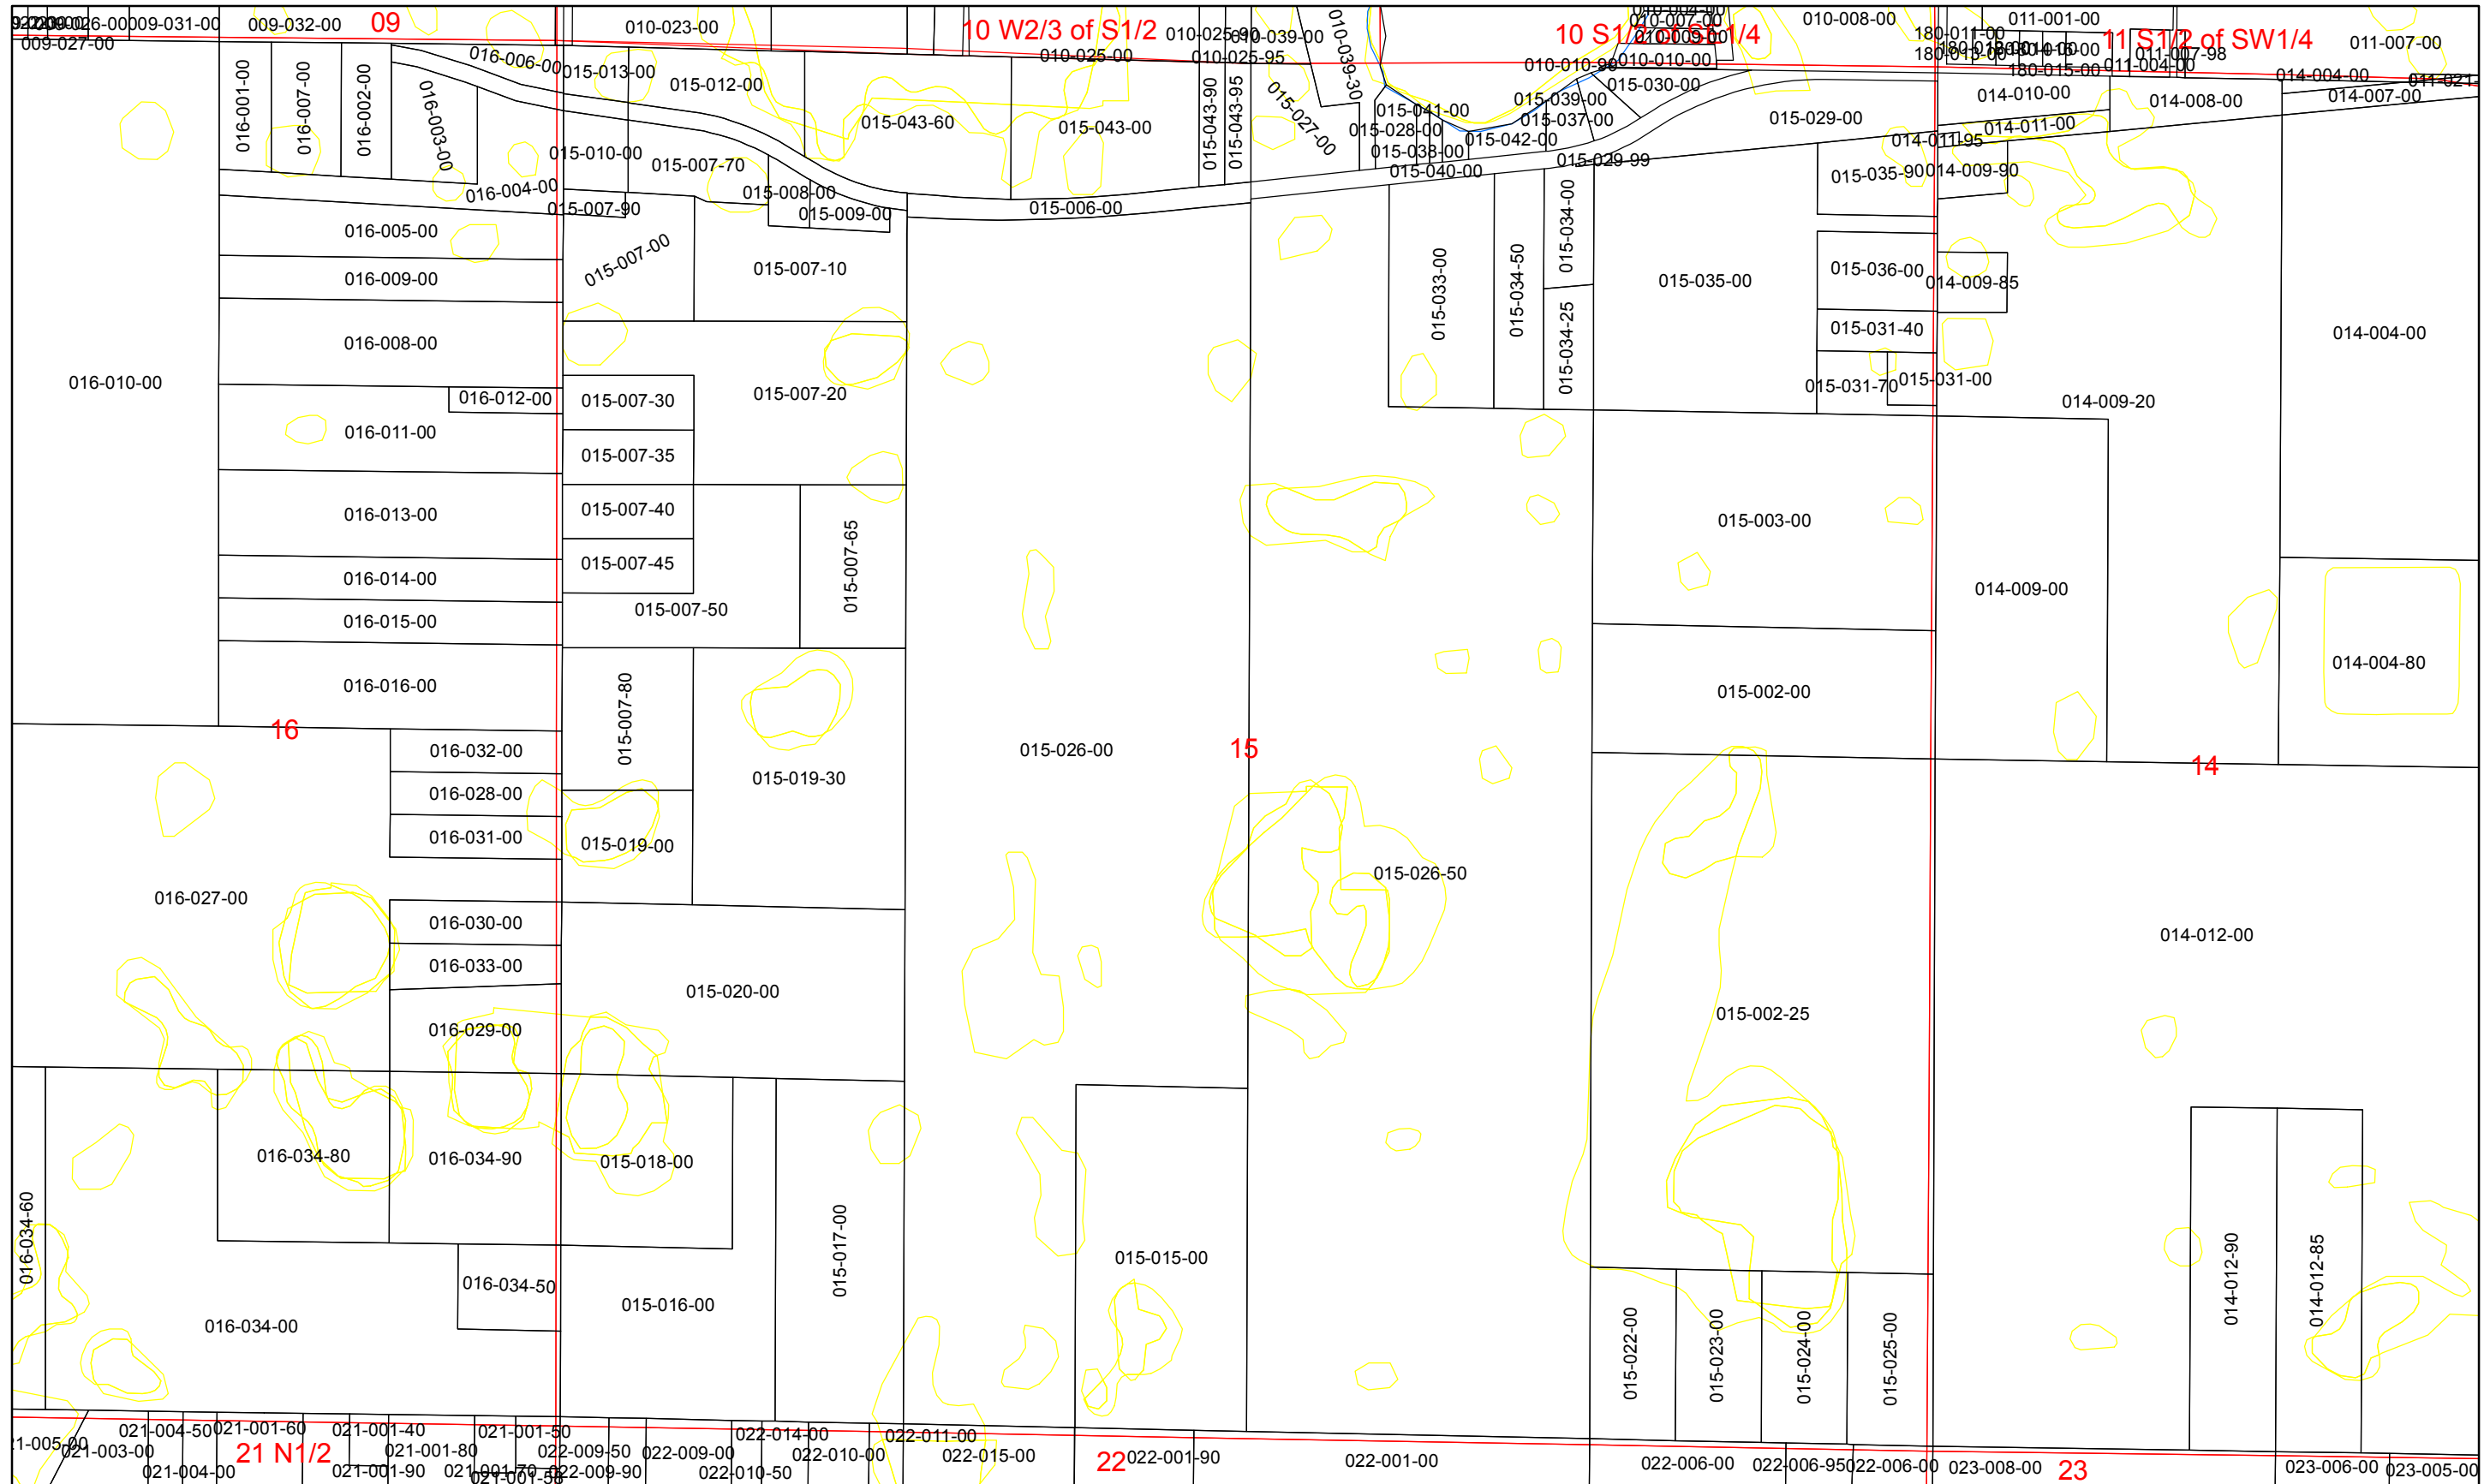

Lake Township Missaukee County Tax Map

Section 15

Parcel Numbers