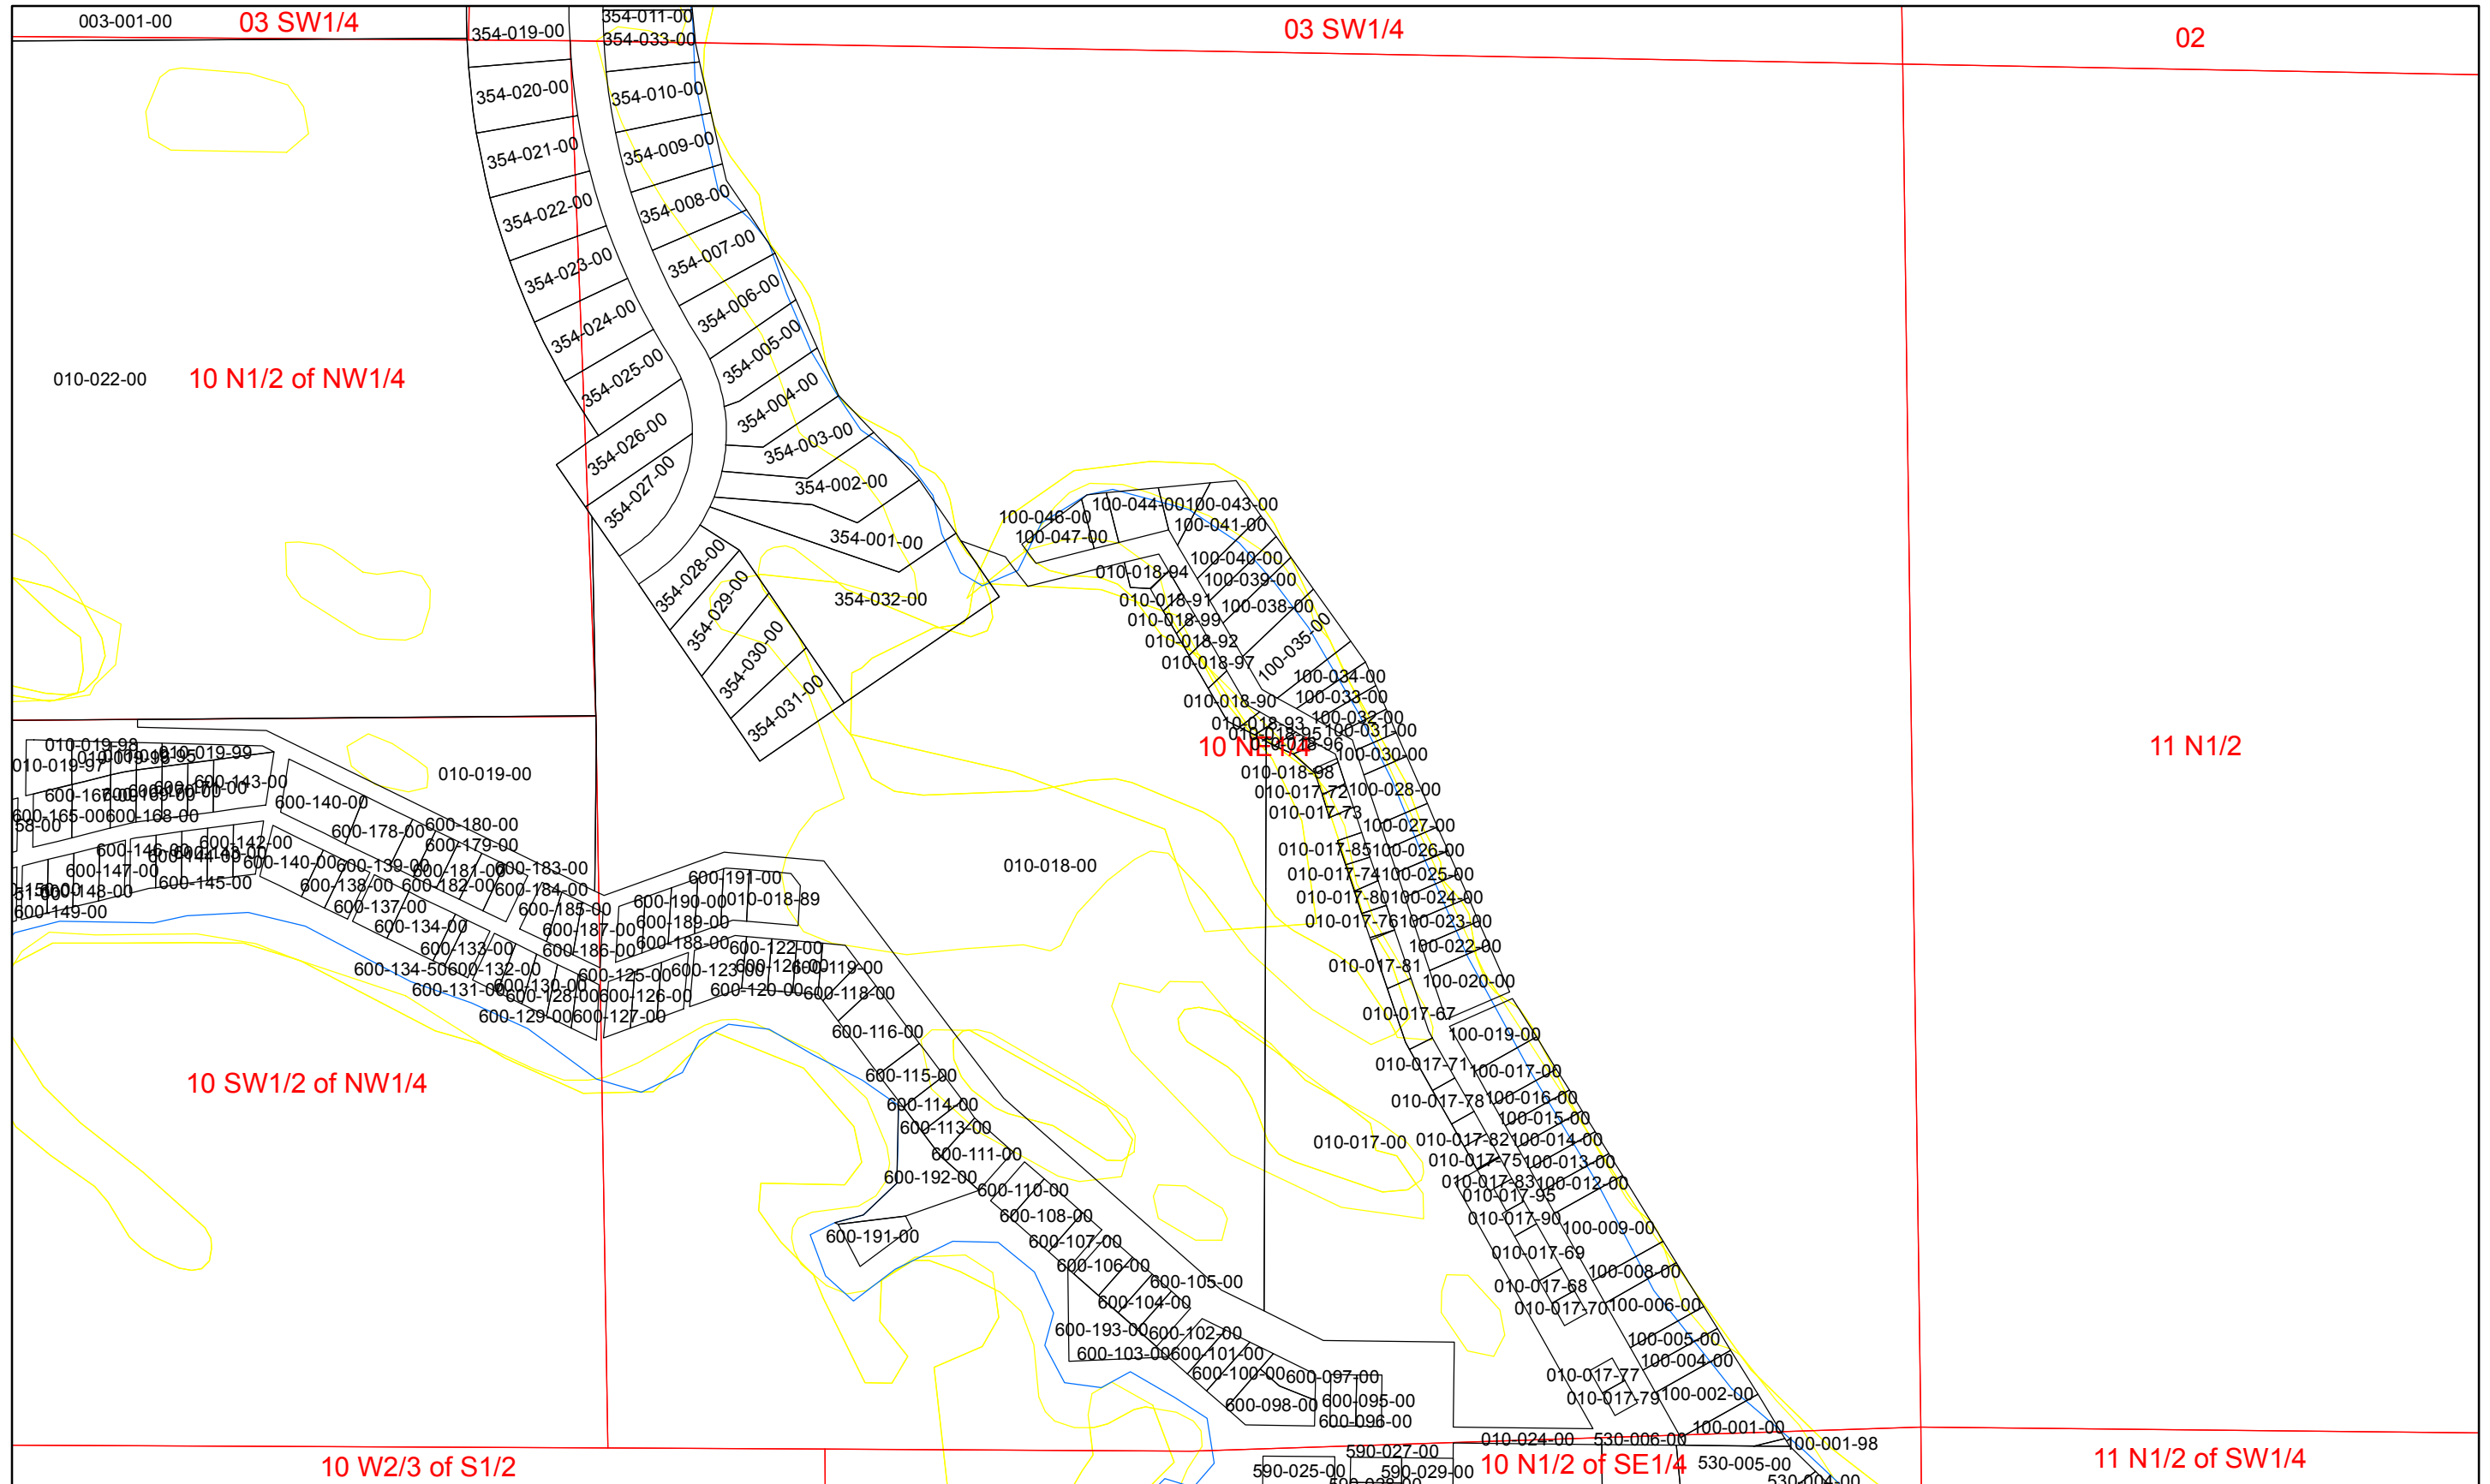

Lake Township Missaukee County Tax Map

Section 10 NE1/4

Date: 2/14/2011

Parcel Numbers