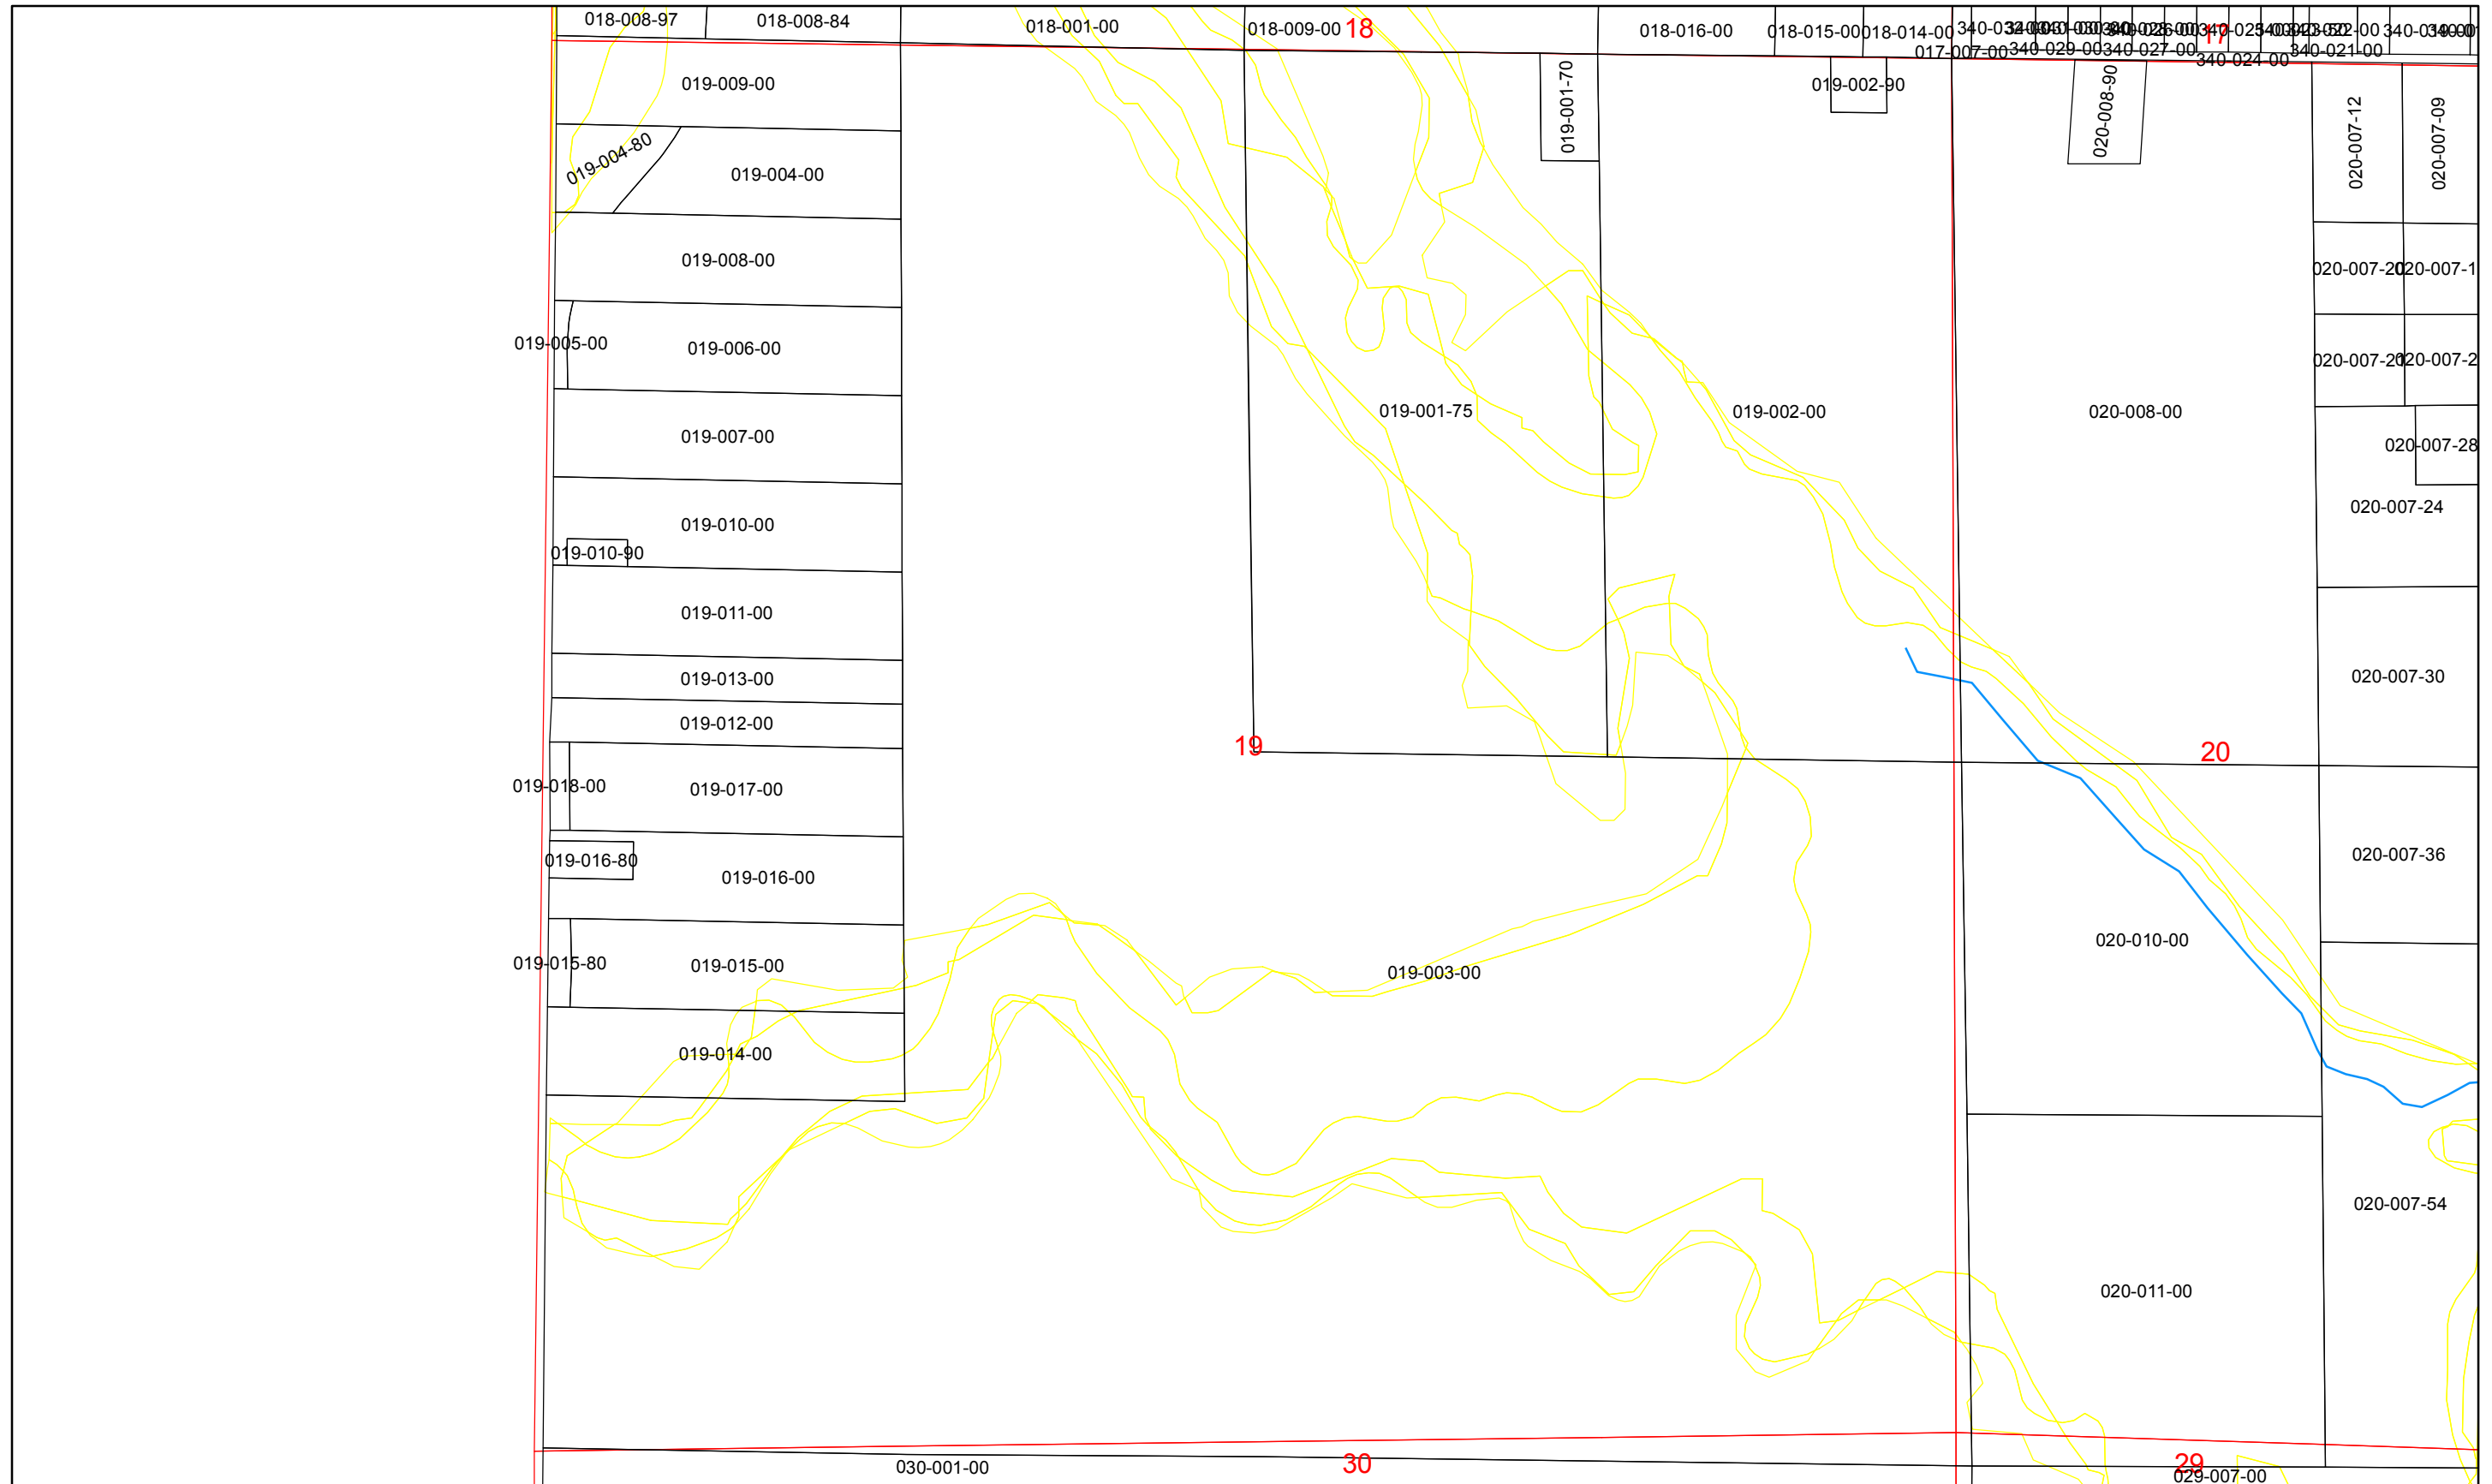

Lake Townshp Missaukee County Tax Map

Parcel Numbers

Section 18

Lake Townshp Missauke County Tax Map

Parcel Numbers

Section 19

Date: 2/14/2011

Lake Township Missaukee County Tax Map