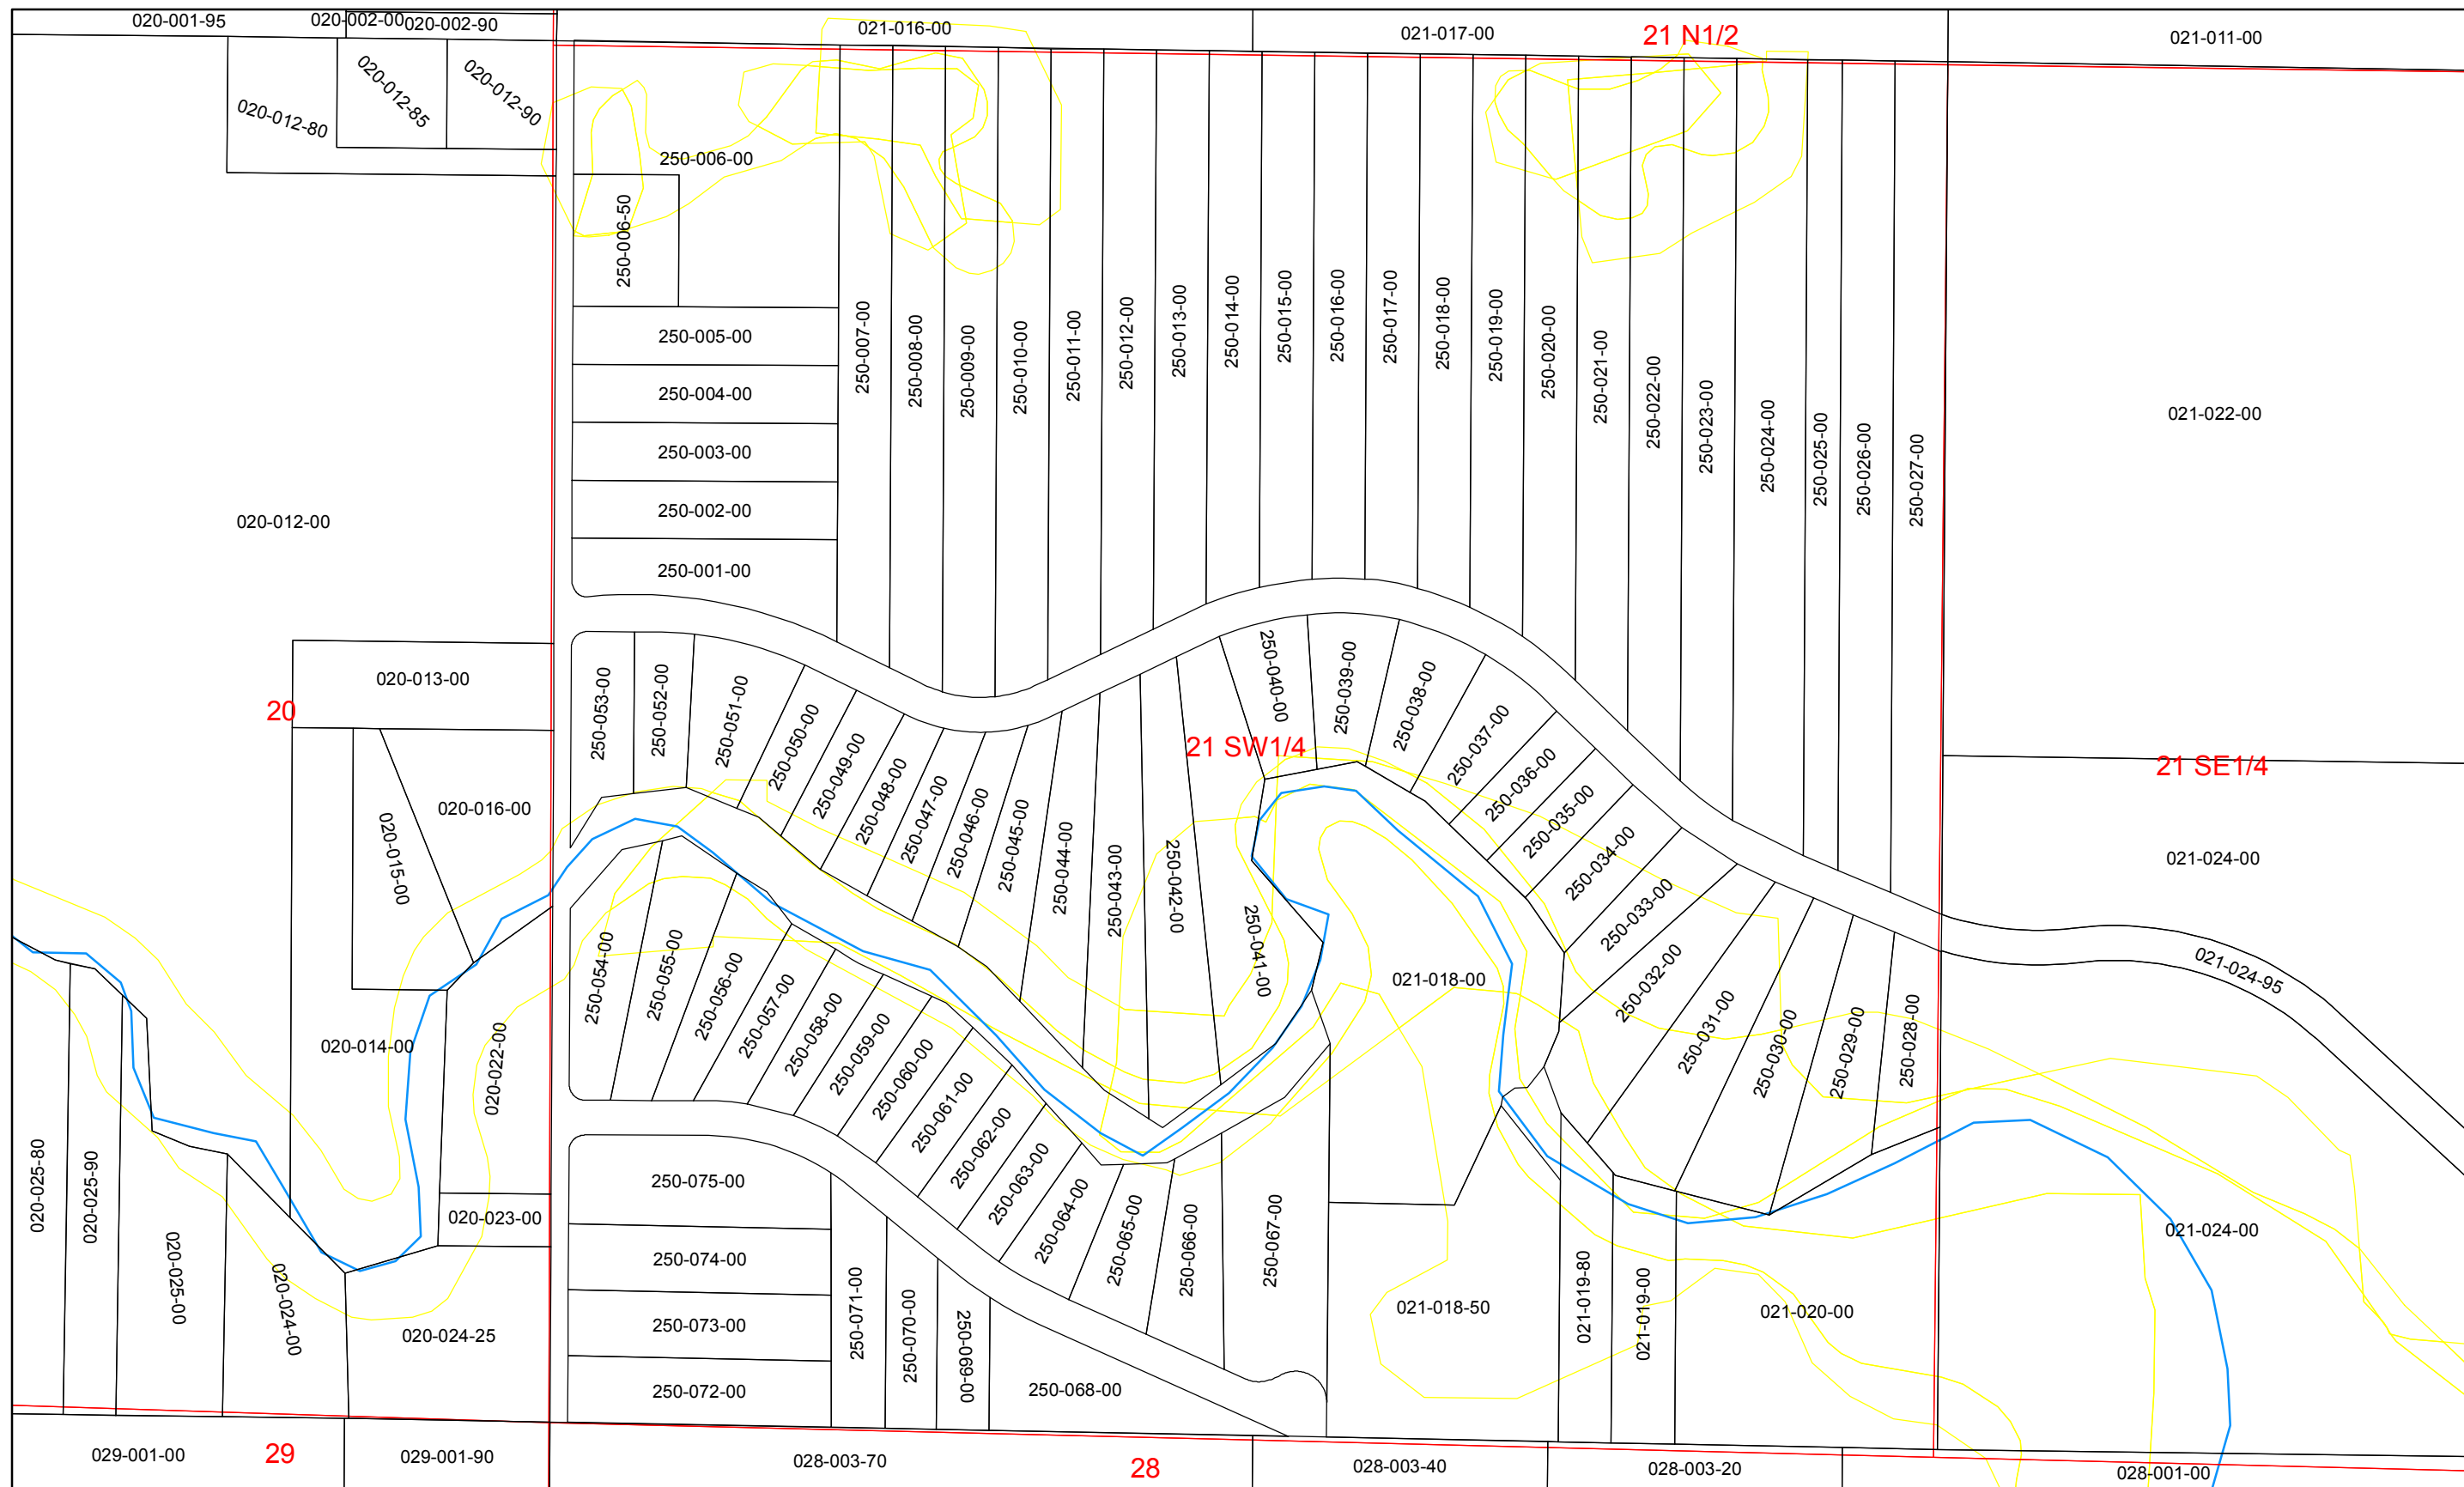

Lake Township Missaukee County Tax Map

Section 21 SW1/4

Date: 2/14/2011

Parcel Numbers