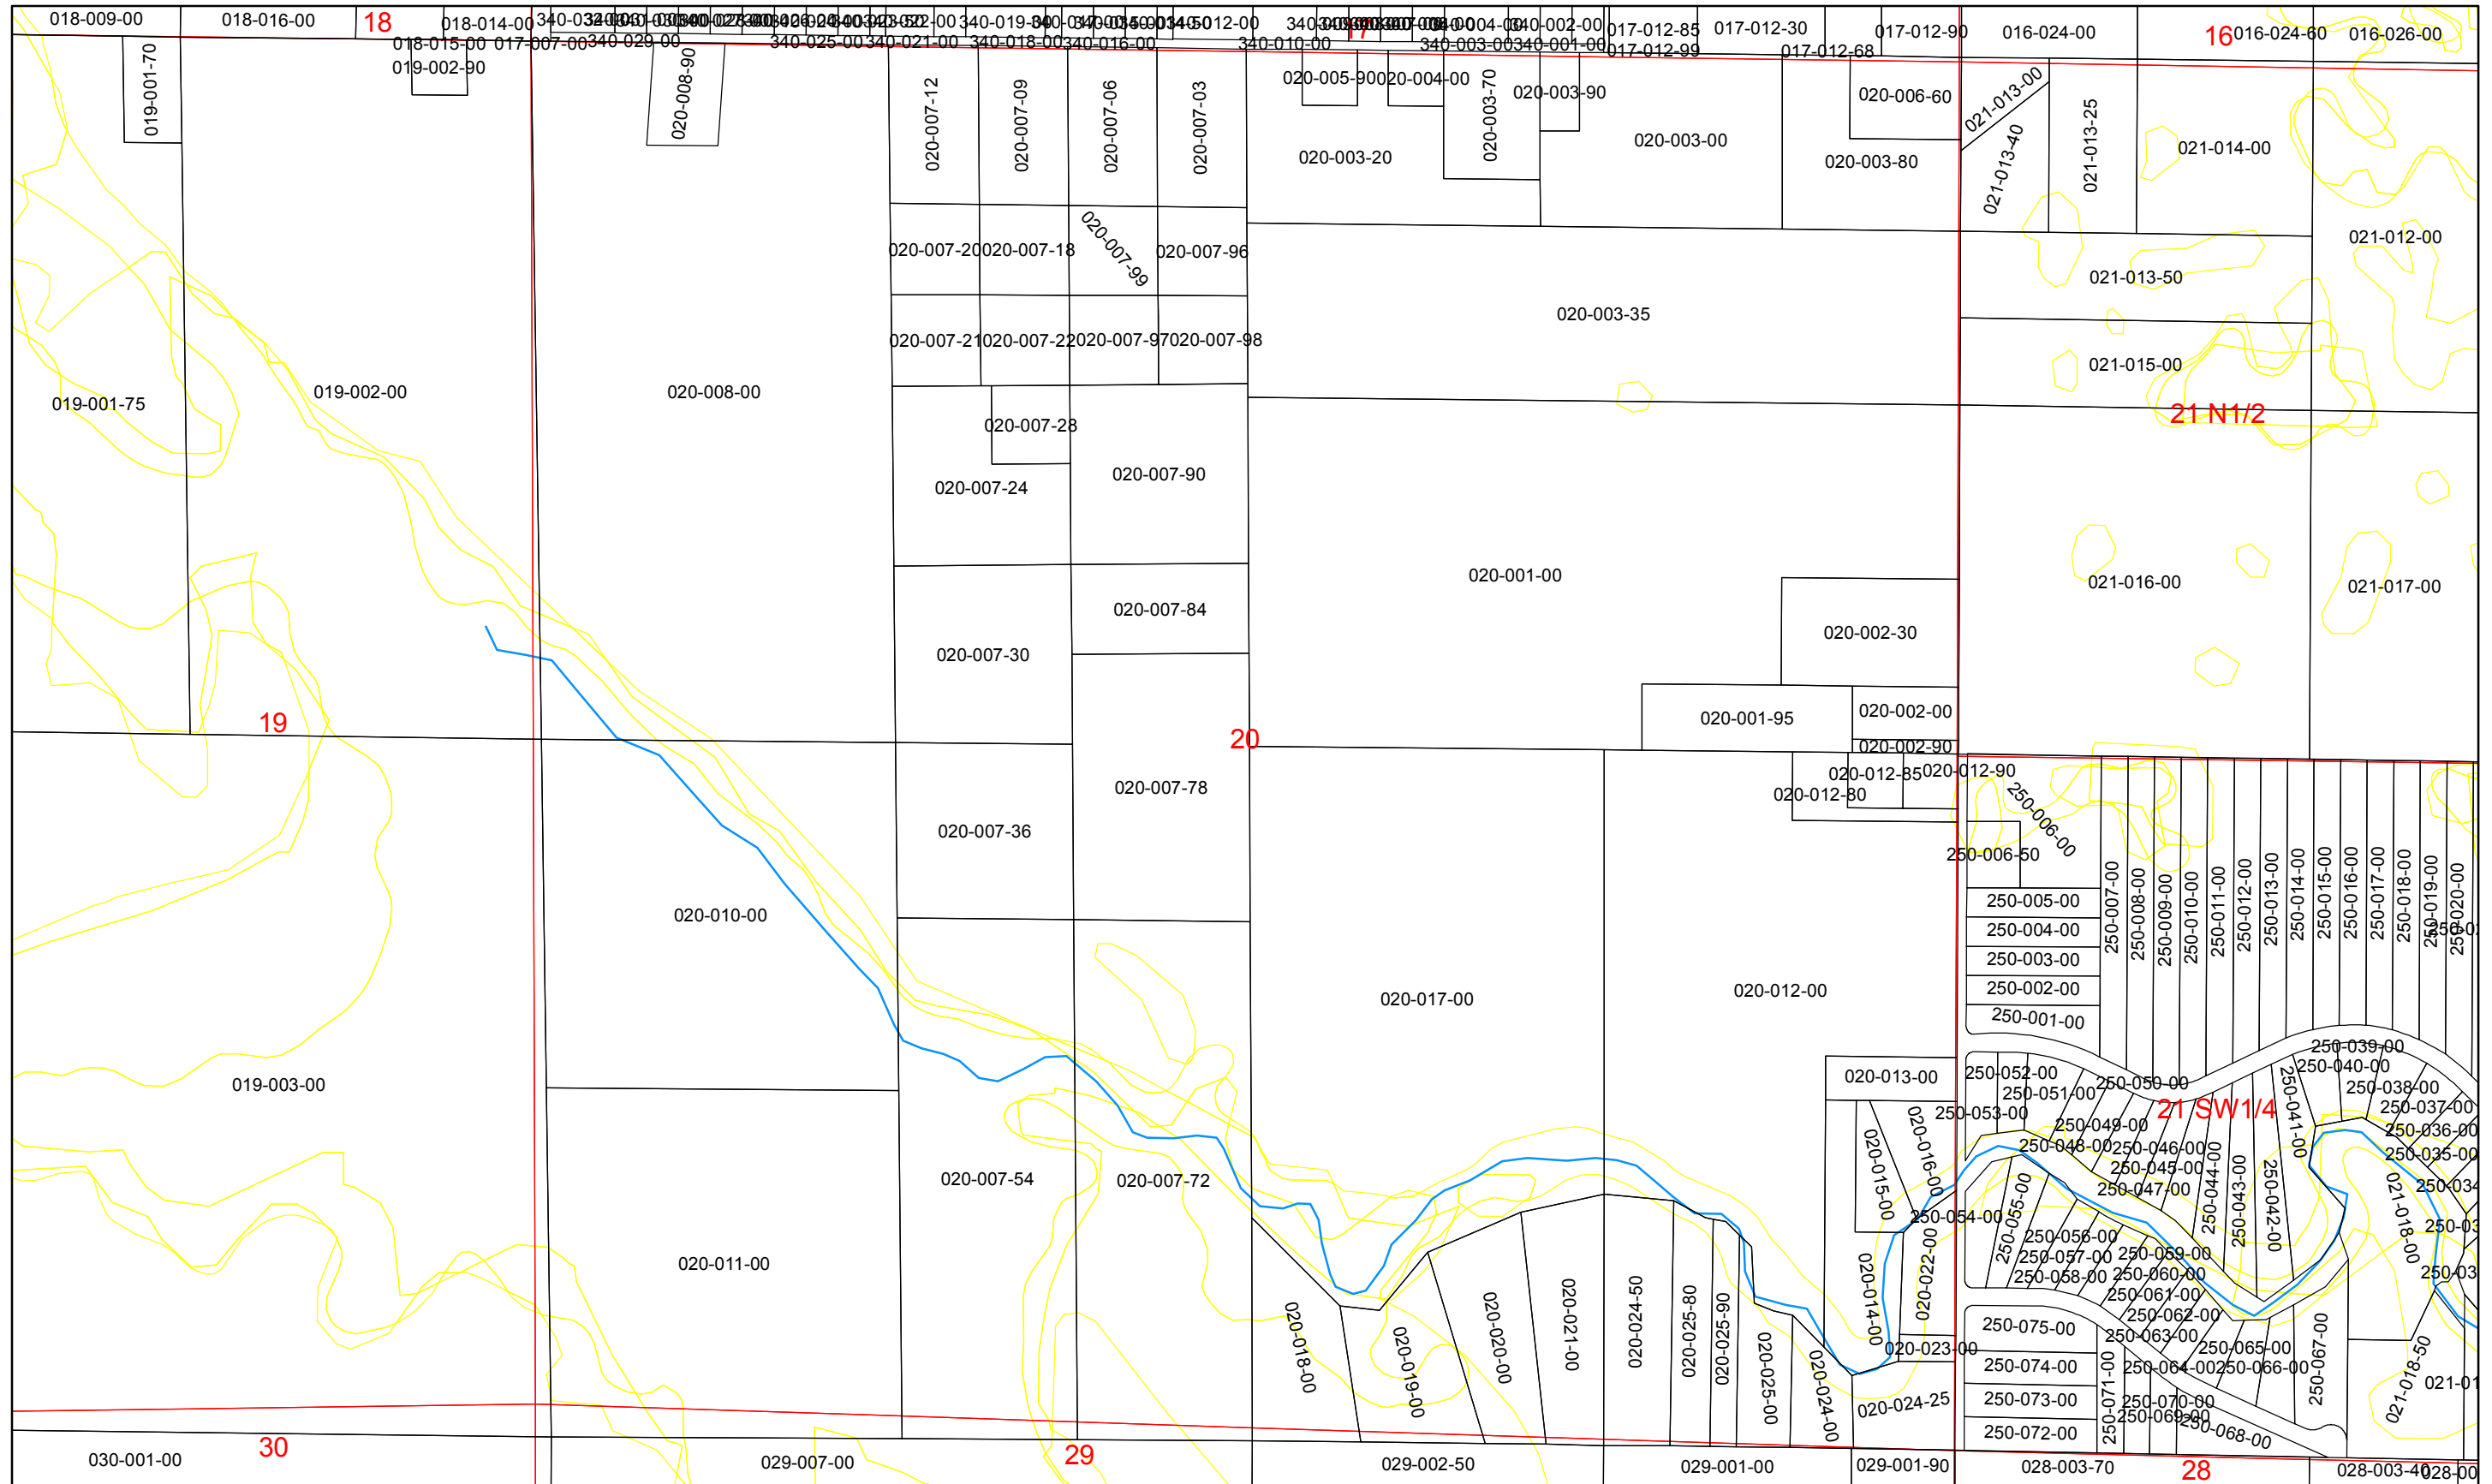

Lake Township Missaukee County Tax Map

Section 20

Date: 2/14/2011

Parcel Numbers