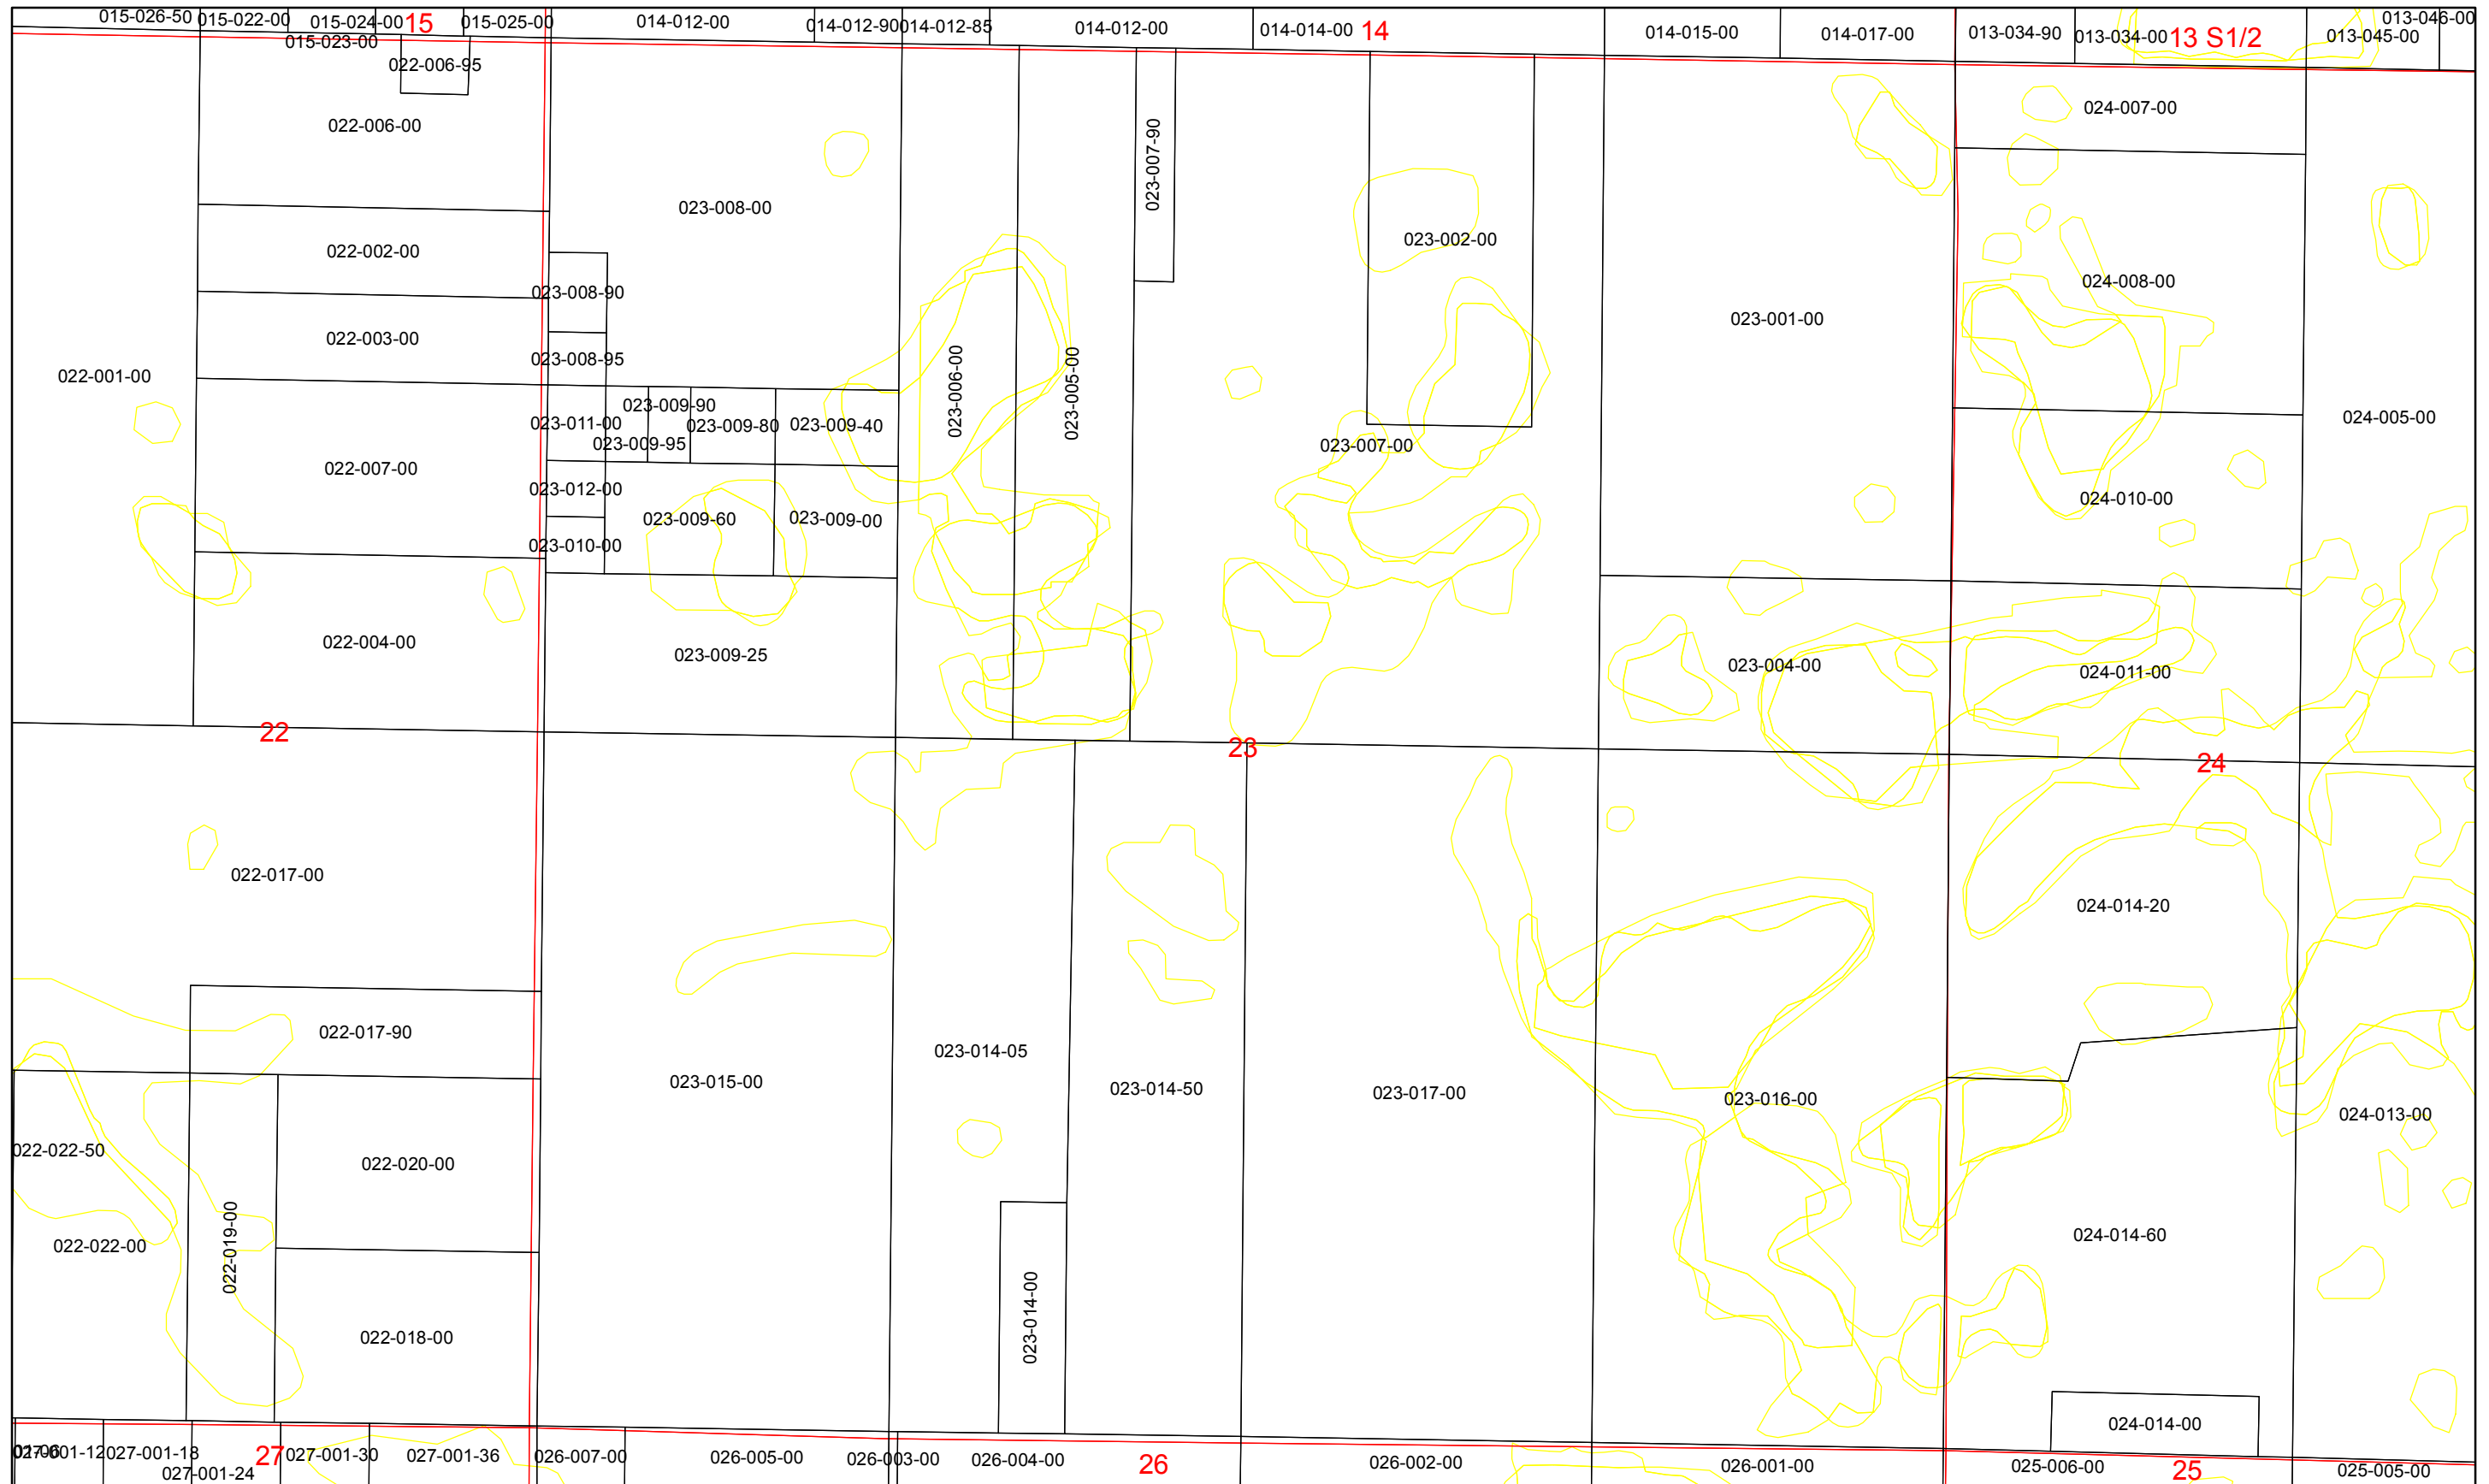

Lake Townshp Missaukee County Tax Map

Section 23

Date: 2/14/2011

Parcel Numbers