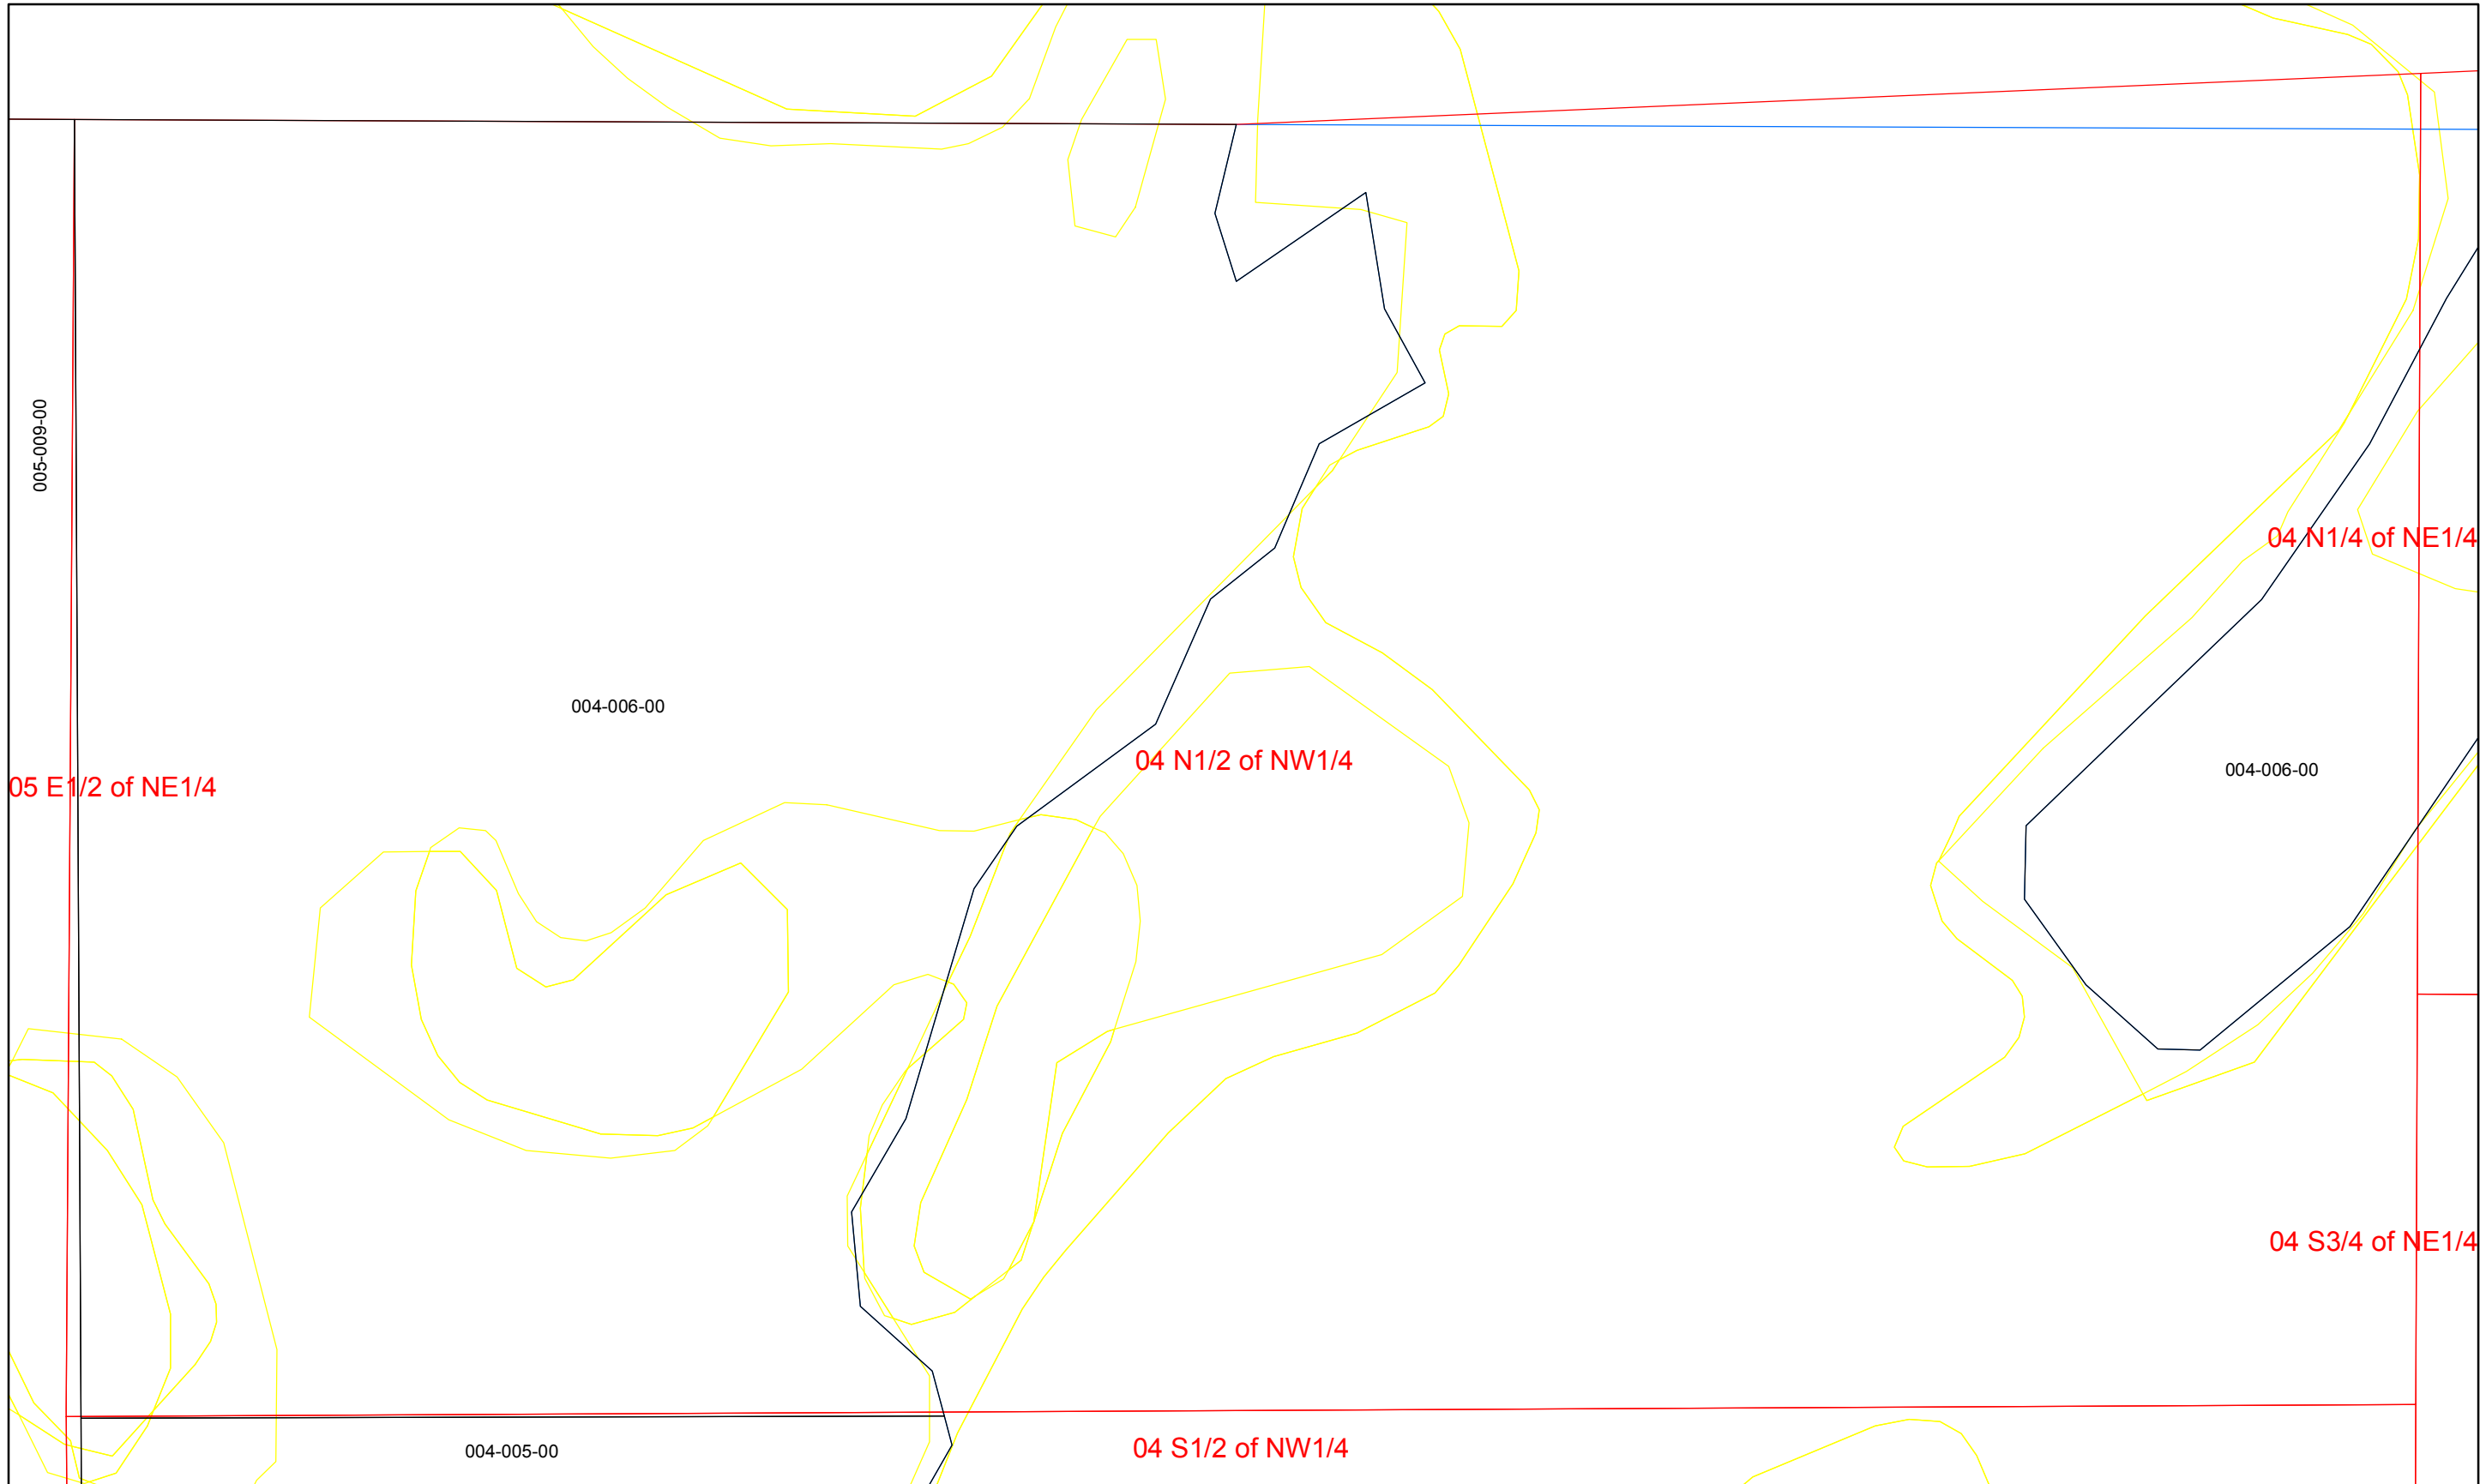

Lake Townhship Missaukee County Tax Map

Section 04 N1/2 of NW1/4

Date: 2/14/2011

Parcel Numbers