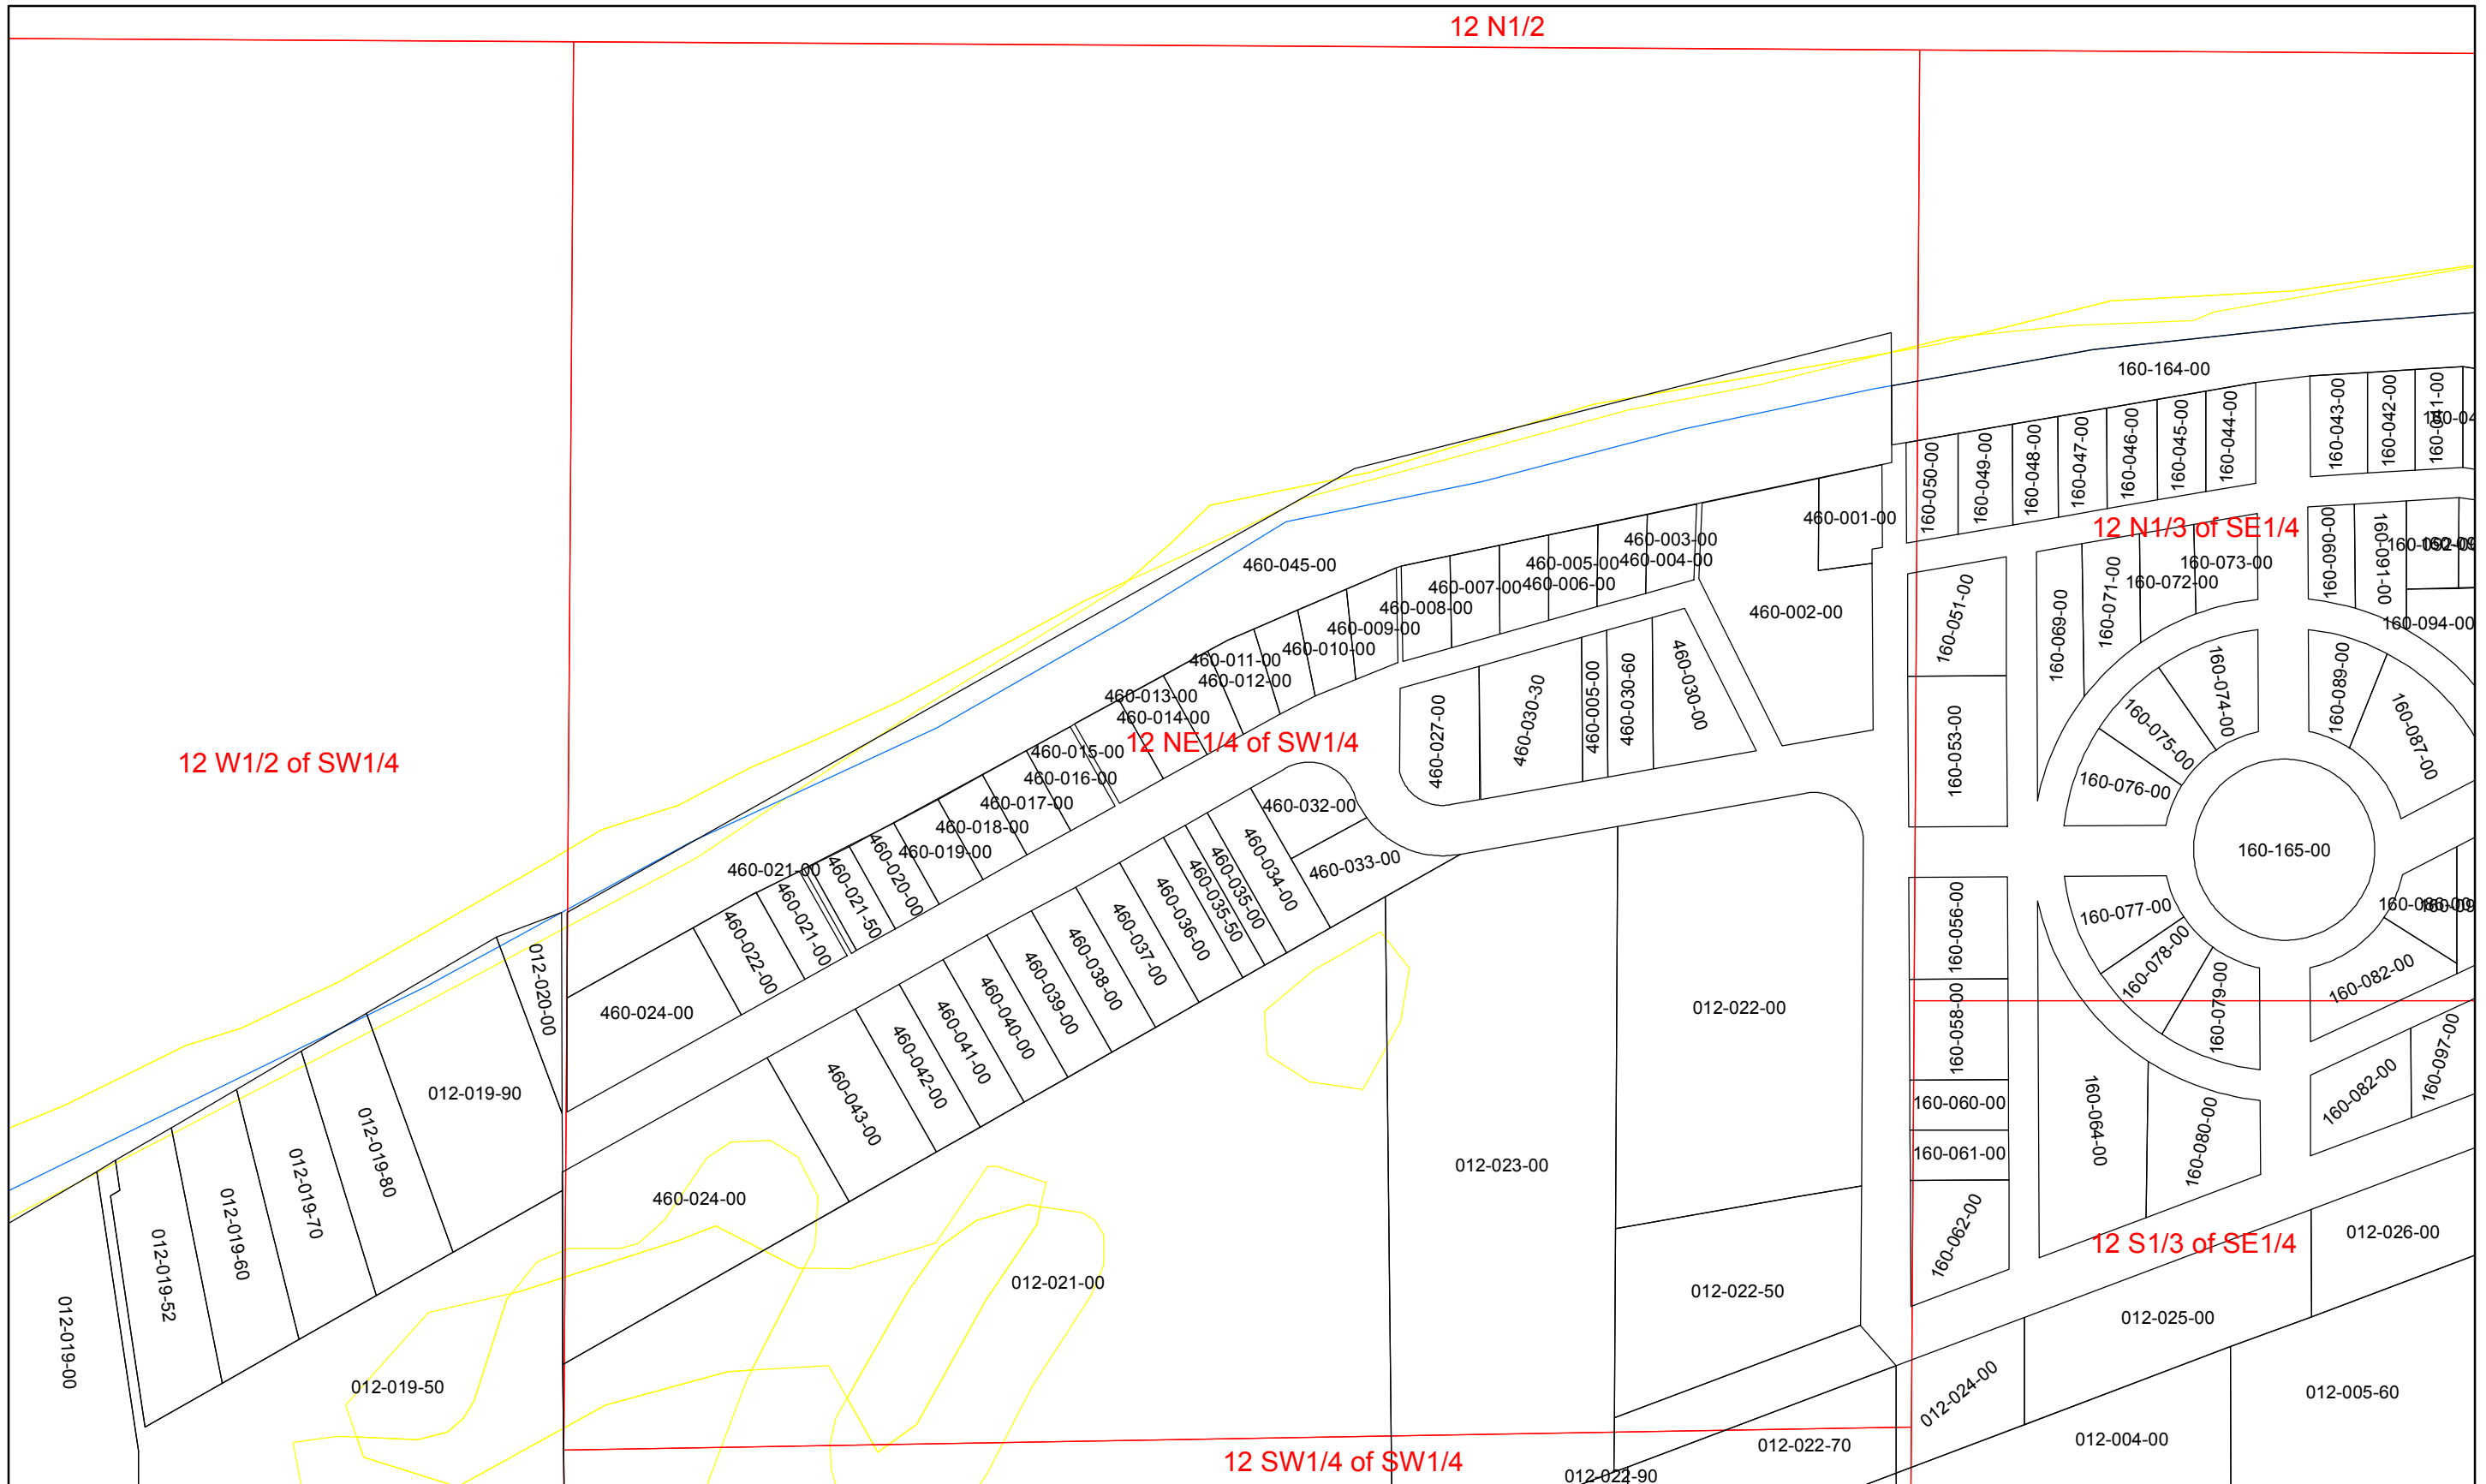

Section 12 NE1/4 of SW1/4

Date: 2/14/2011

Lake Townshp Missaukee County Tax Map

Section 12 SW1/4 of SW1/4

Date: 2/14/2011

Parcel Numbers

Lake Townshp Missaukee County Tax Map

Section 13 N1/2