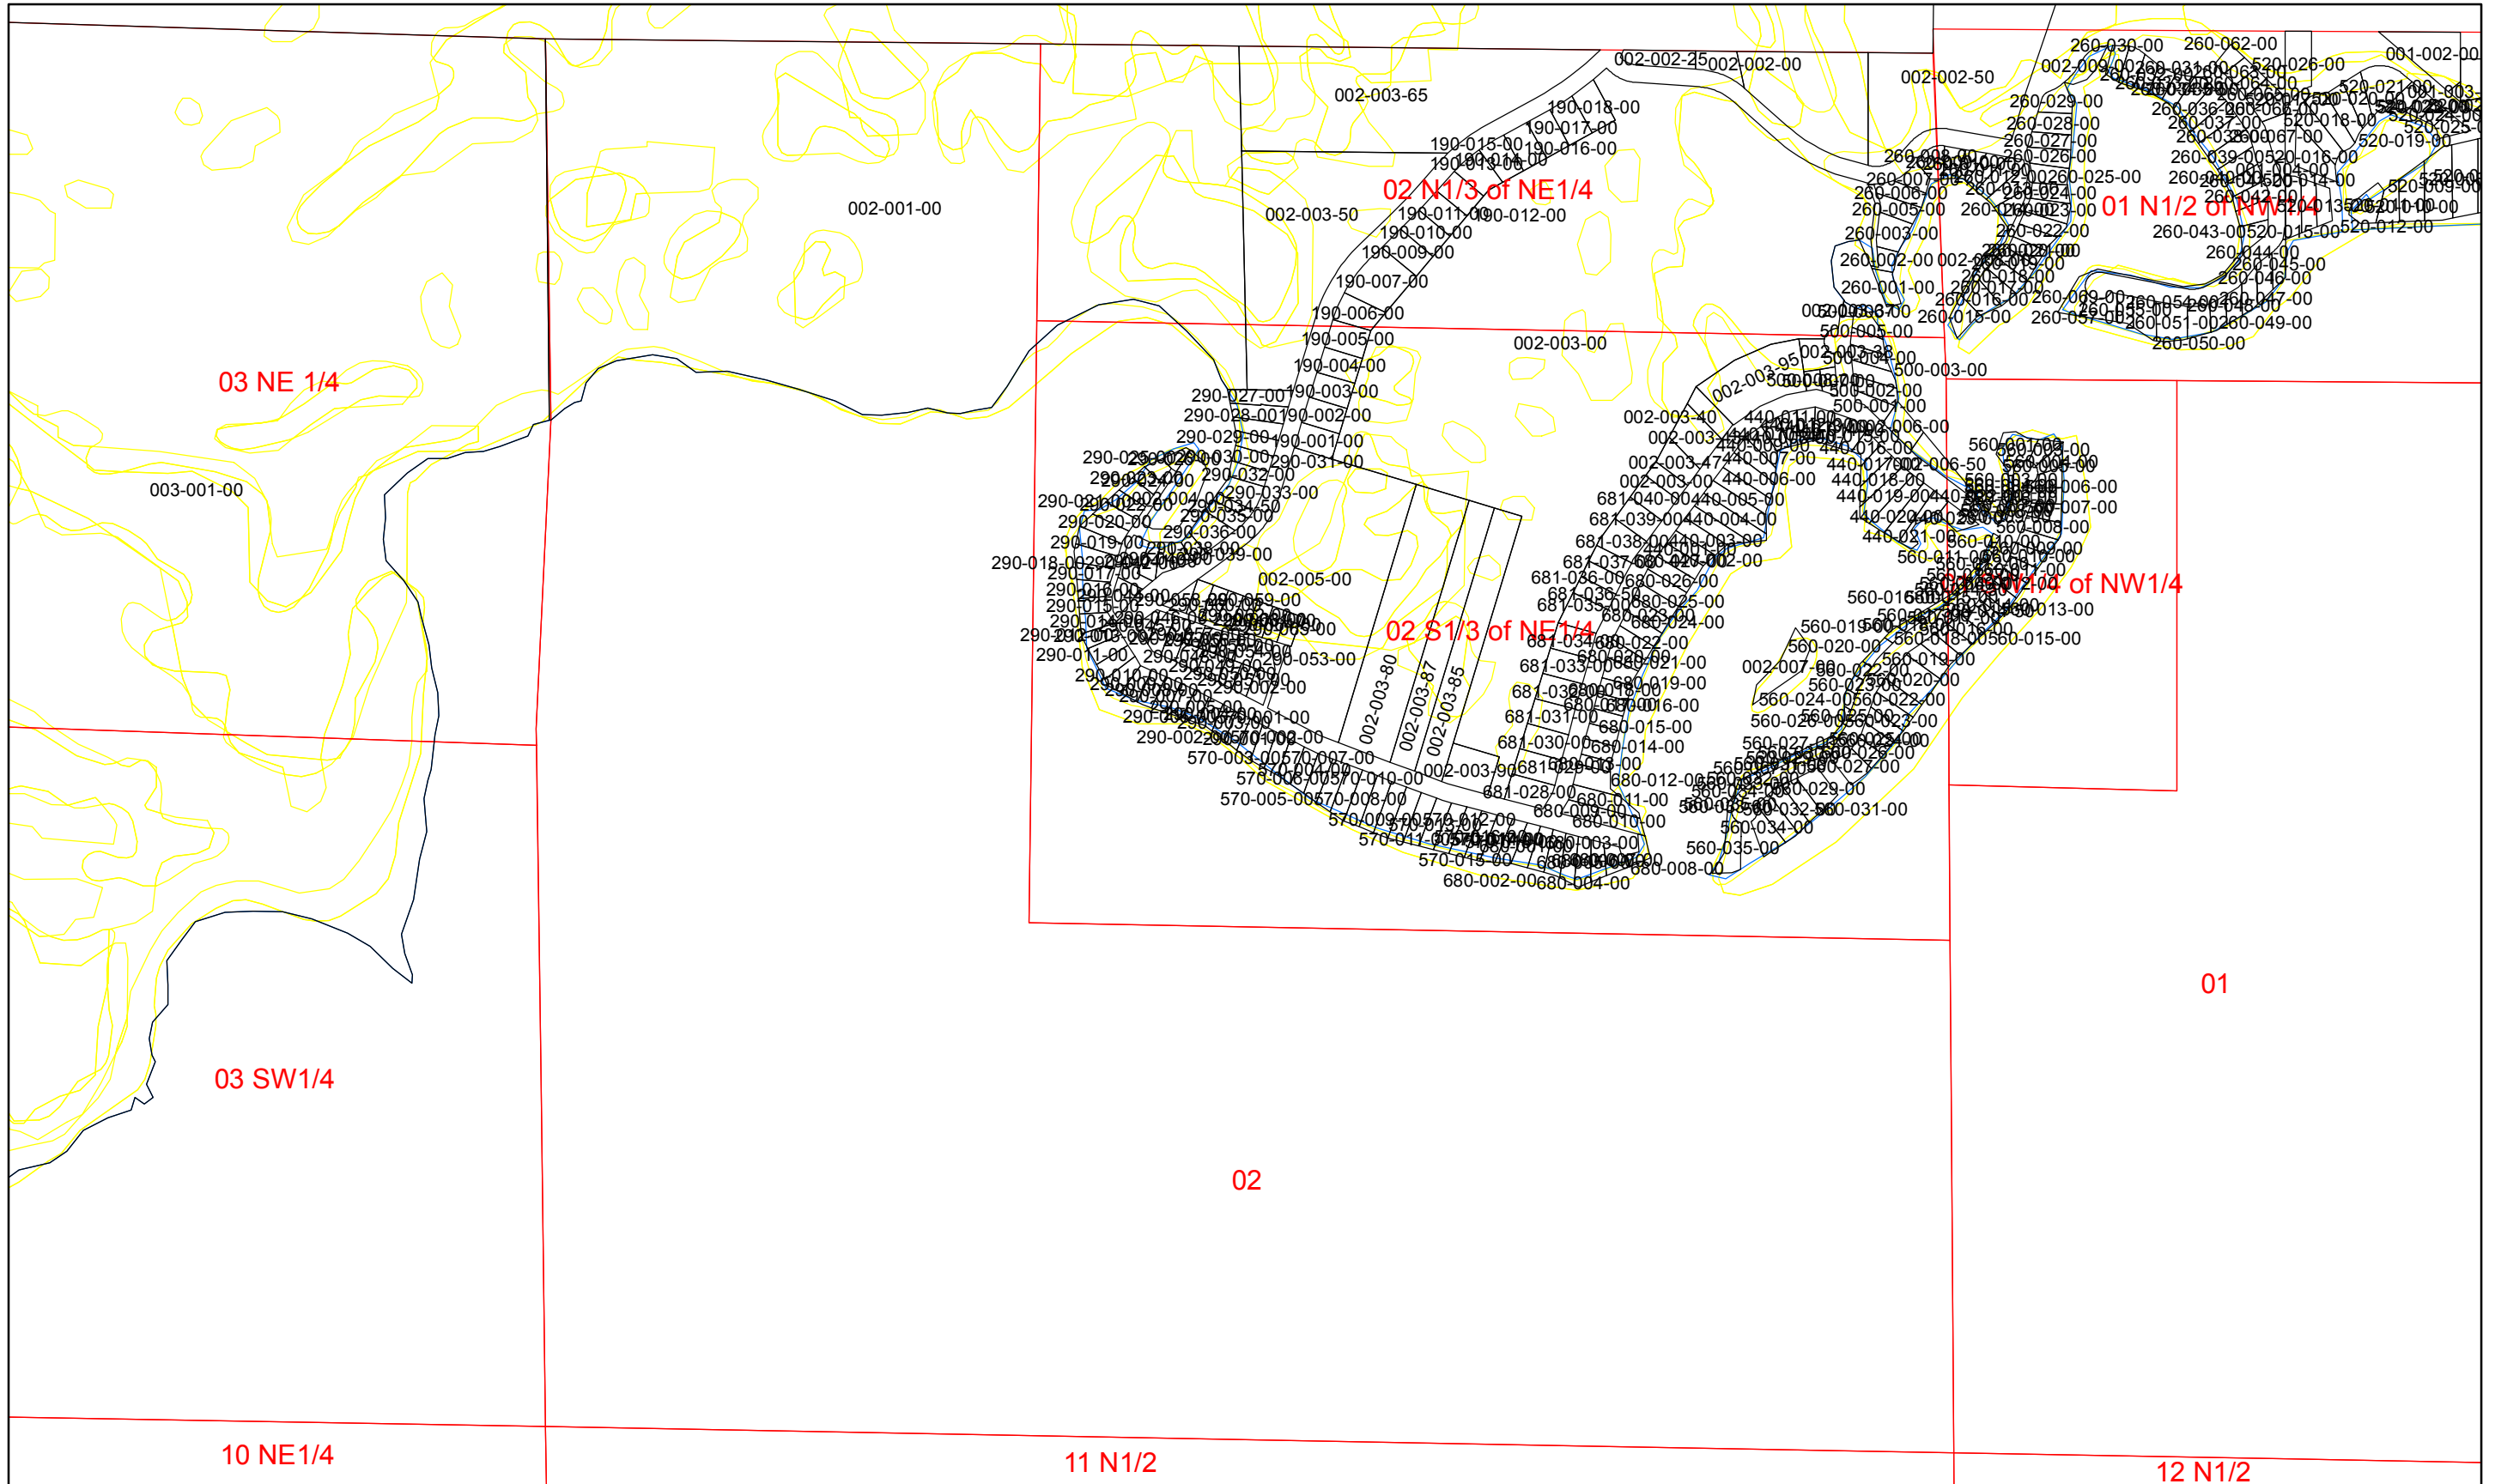

Lake Township Missaukee County Tax Map

Section 01

Date: 2/14/2011

Parcel Numbers

Lake Townshp Missauke County Tax Map

Section 01 N1/2 of NW1/4

Date: 2/14/2011

Parcel Numbers

Lake Townshp Missaukee County Tax Map

Section 02

Parcel Numbers

Lake Township Missaukee County Tax Map

Section 02 N1/3 of NE1/4

Date: 2/14/2011

Parcel Numbers

Lake Townshp Missaukee County Tax Map