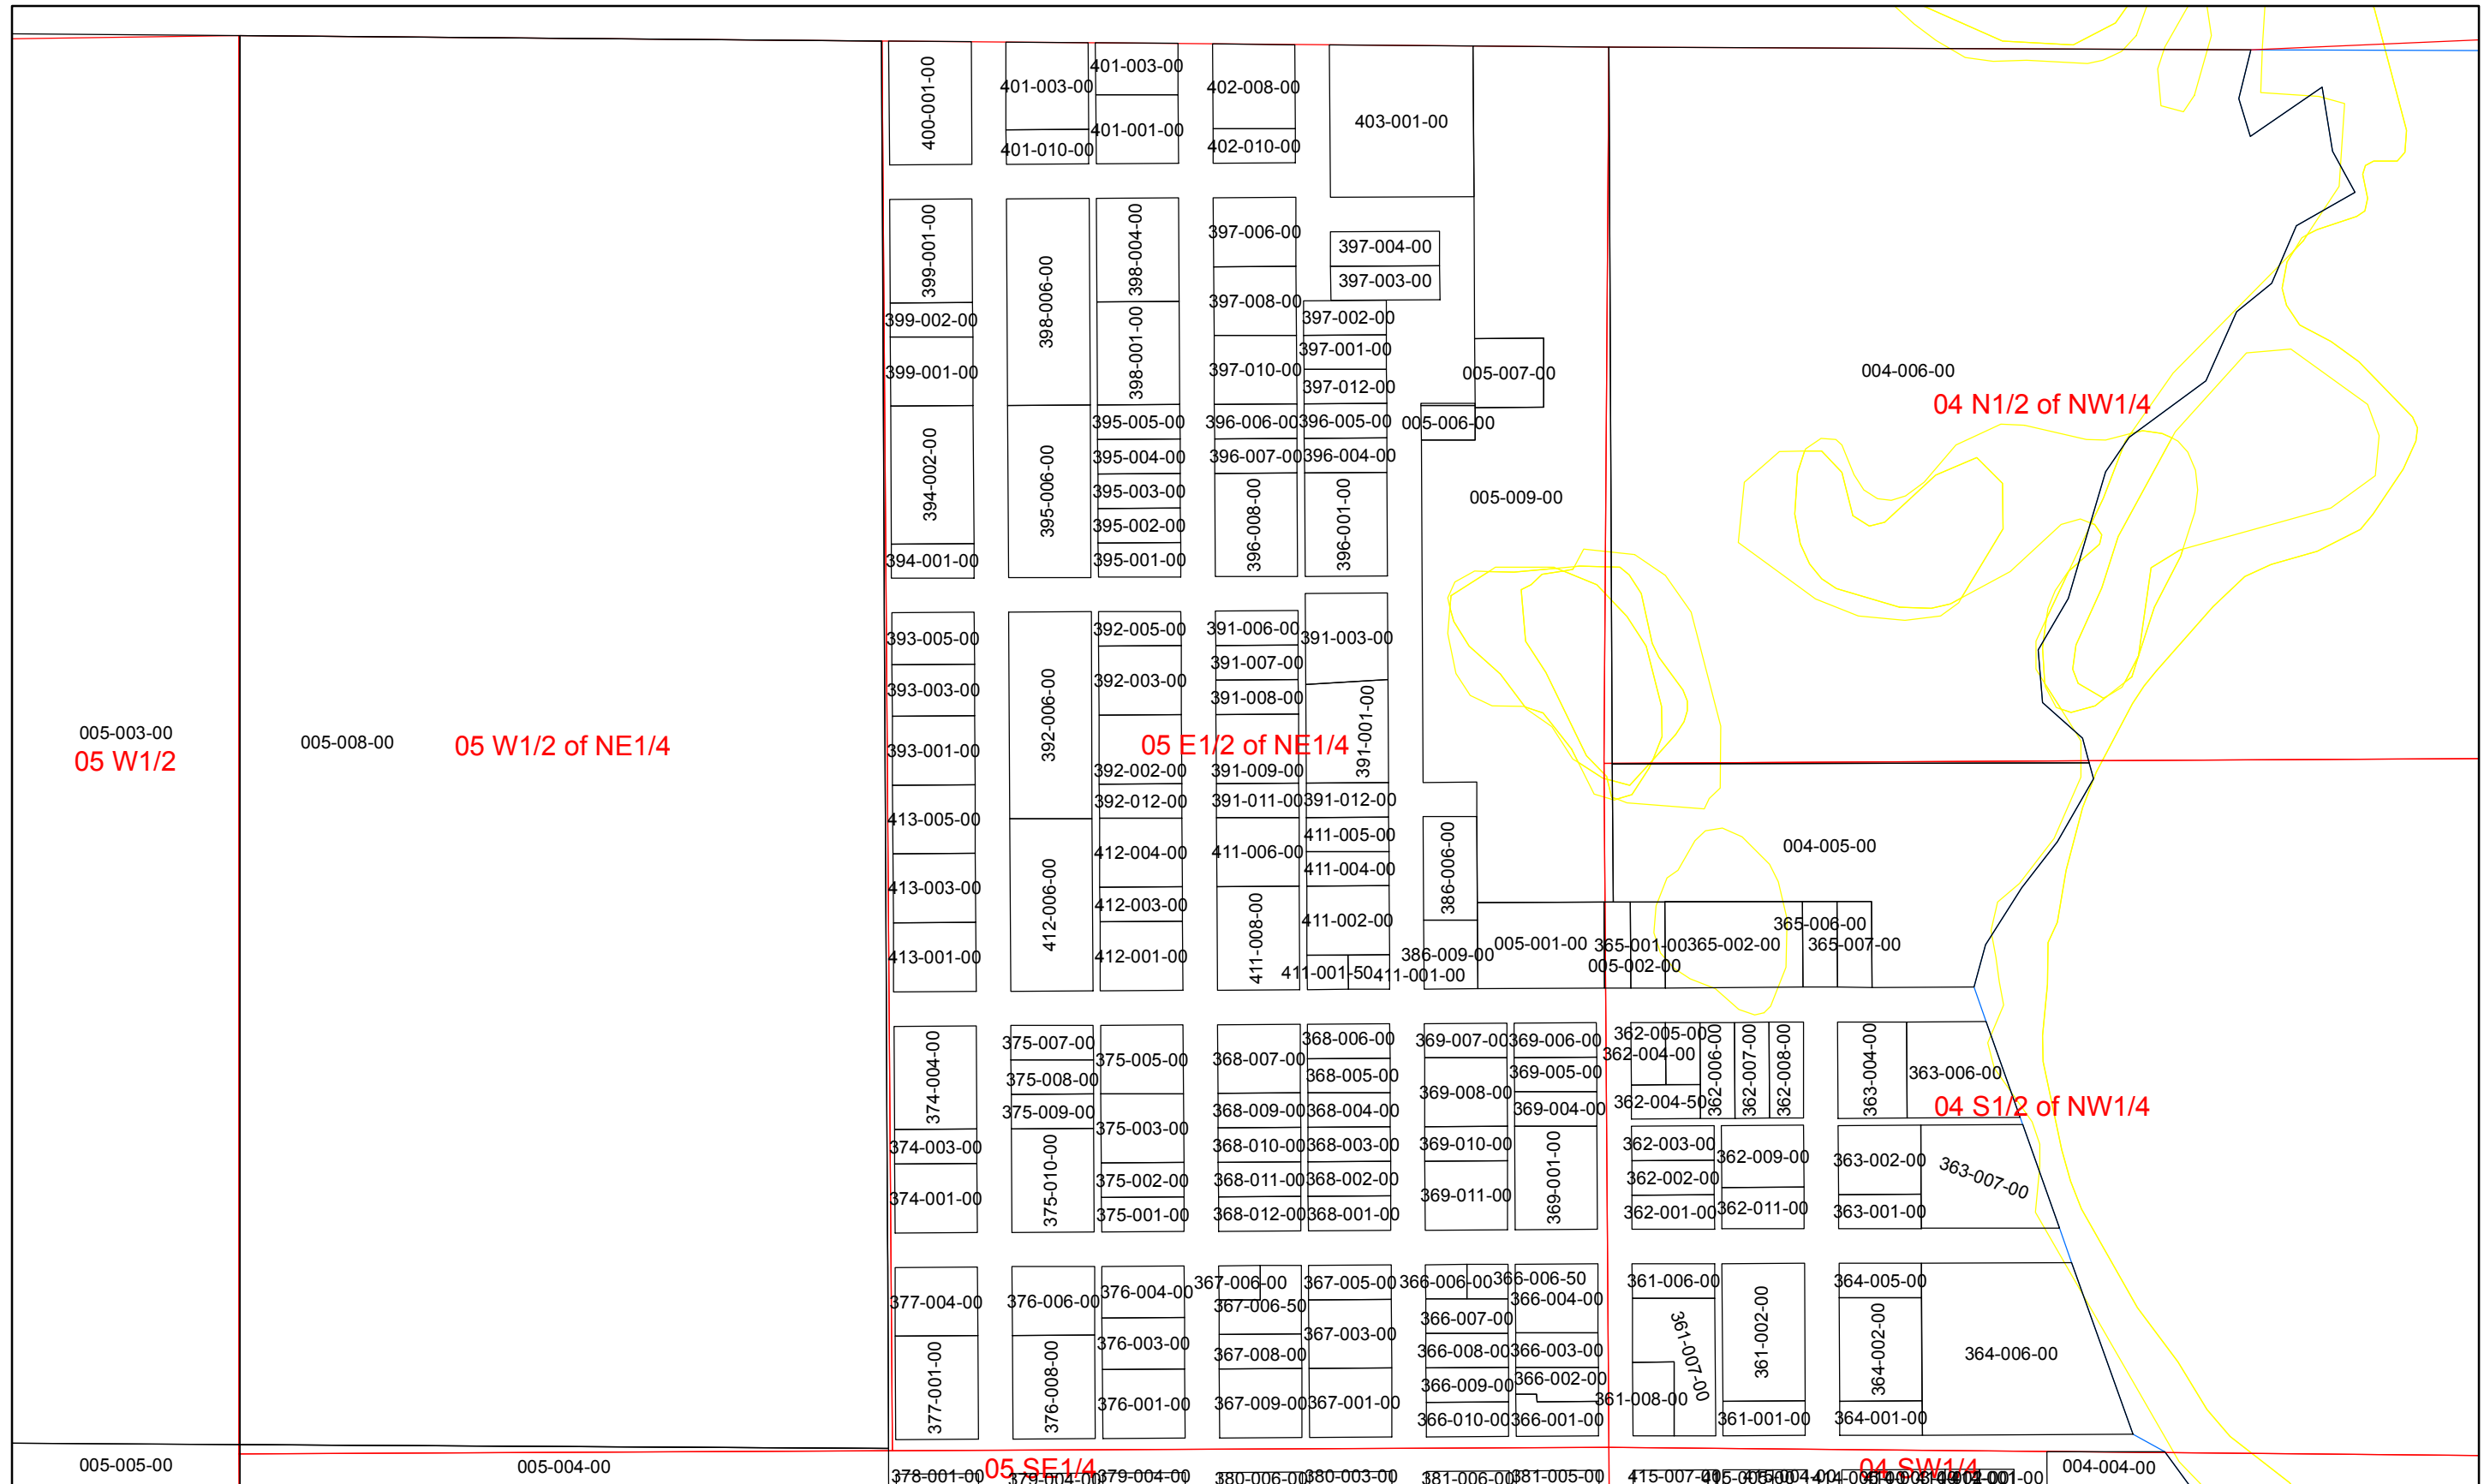

Parcel Numbers

Section 04 SE1/4

Date: 2/14/2011

Lake Township Missaukee County Tax Map

Section 05 E1/2 of NE1/4

Date: 2/14/2011

Parcel Numbers

Lake Township Missaukee County Tax Map