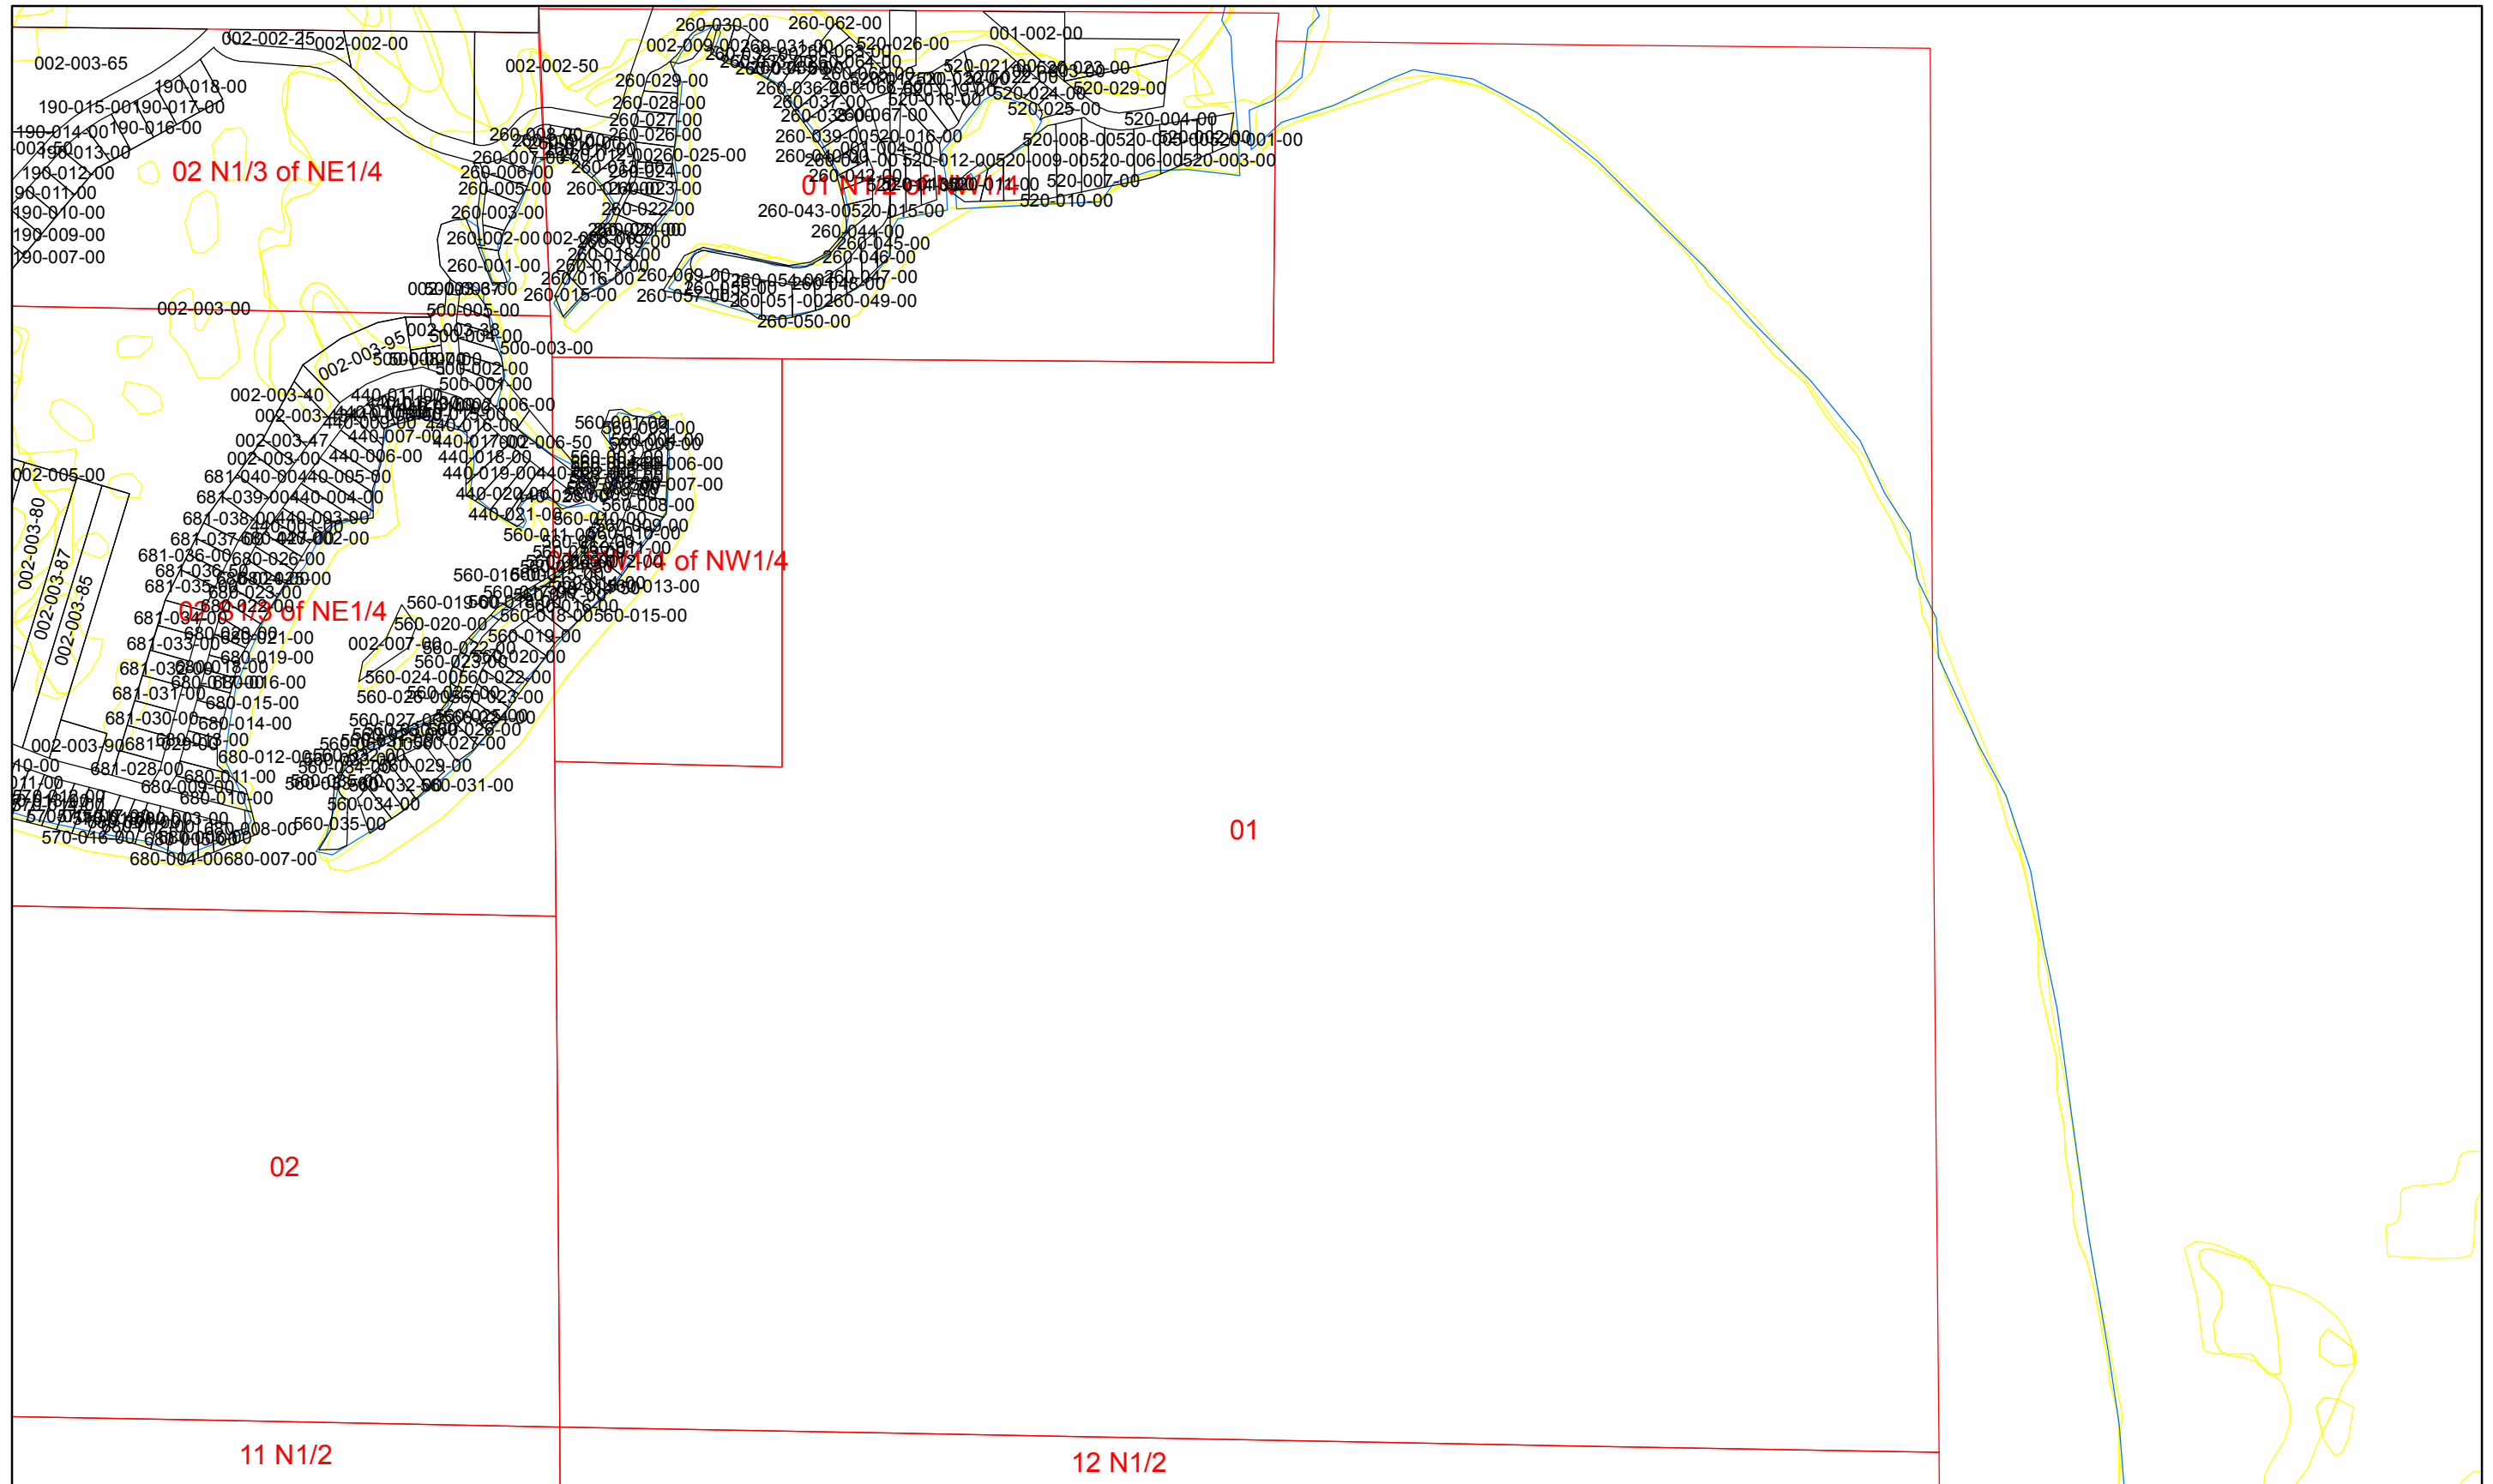

Lake Township Missaukee County Tax Map

Section 01

Date: 2/14/2011

Parcel Numbers

Lake Townshp Missauke County Tax Map

Section 01 N1/2 of NW1/4

Date: 2/14/2011

Parcel Numbers

Lake Townshp Missaukee County Tax Map

Section 02

Parcel Numbers

Lake Township Missaukee County Tax Map

Section 02 N1/3 of NE1/4

Date: 2/14/2011

Parcel Numbers

Lake Townshp Missaukee County Tax Map