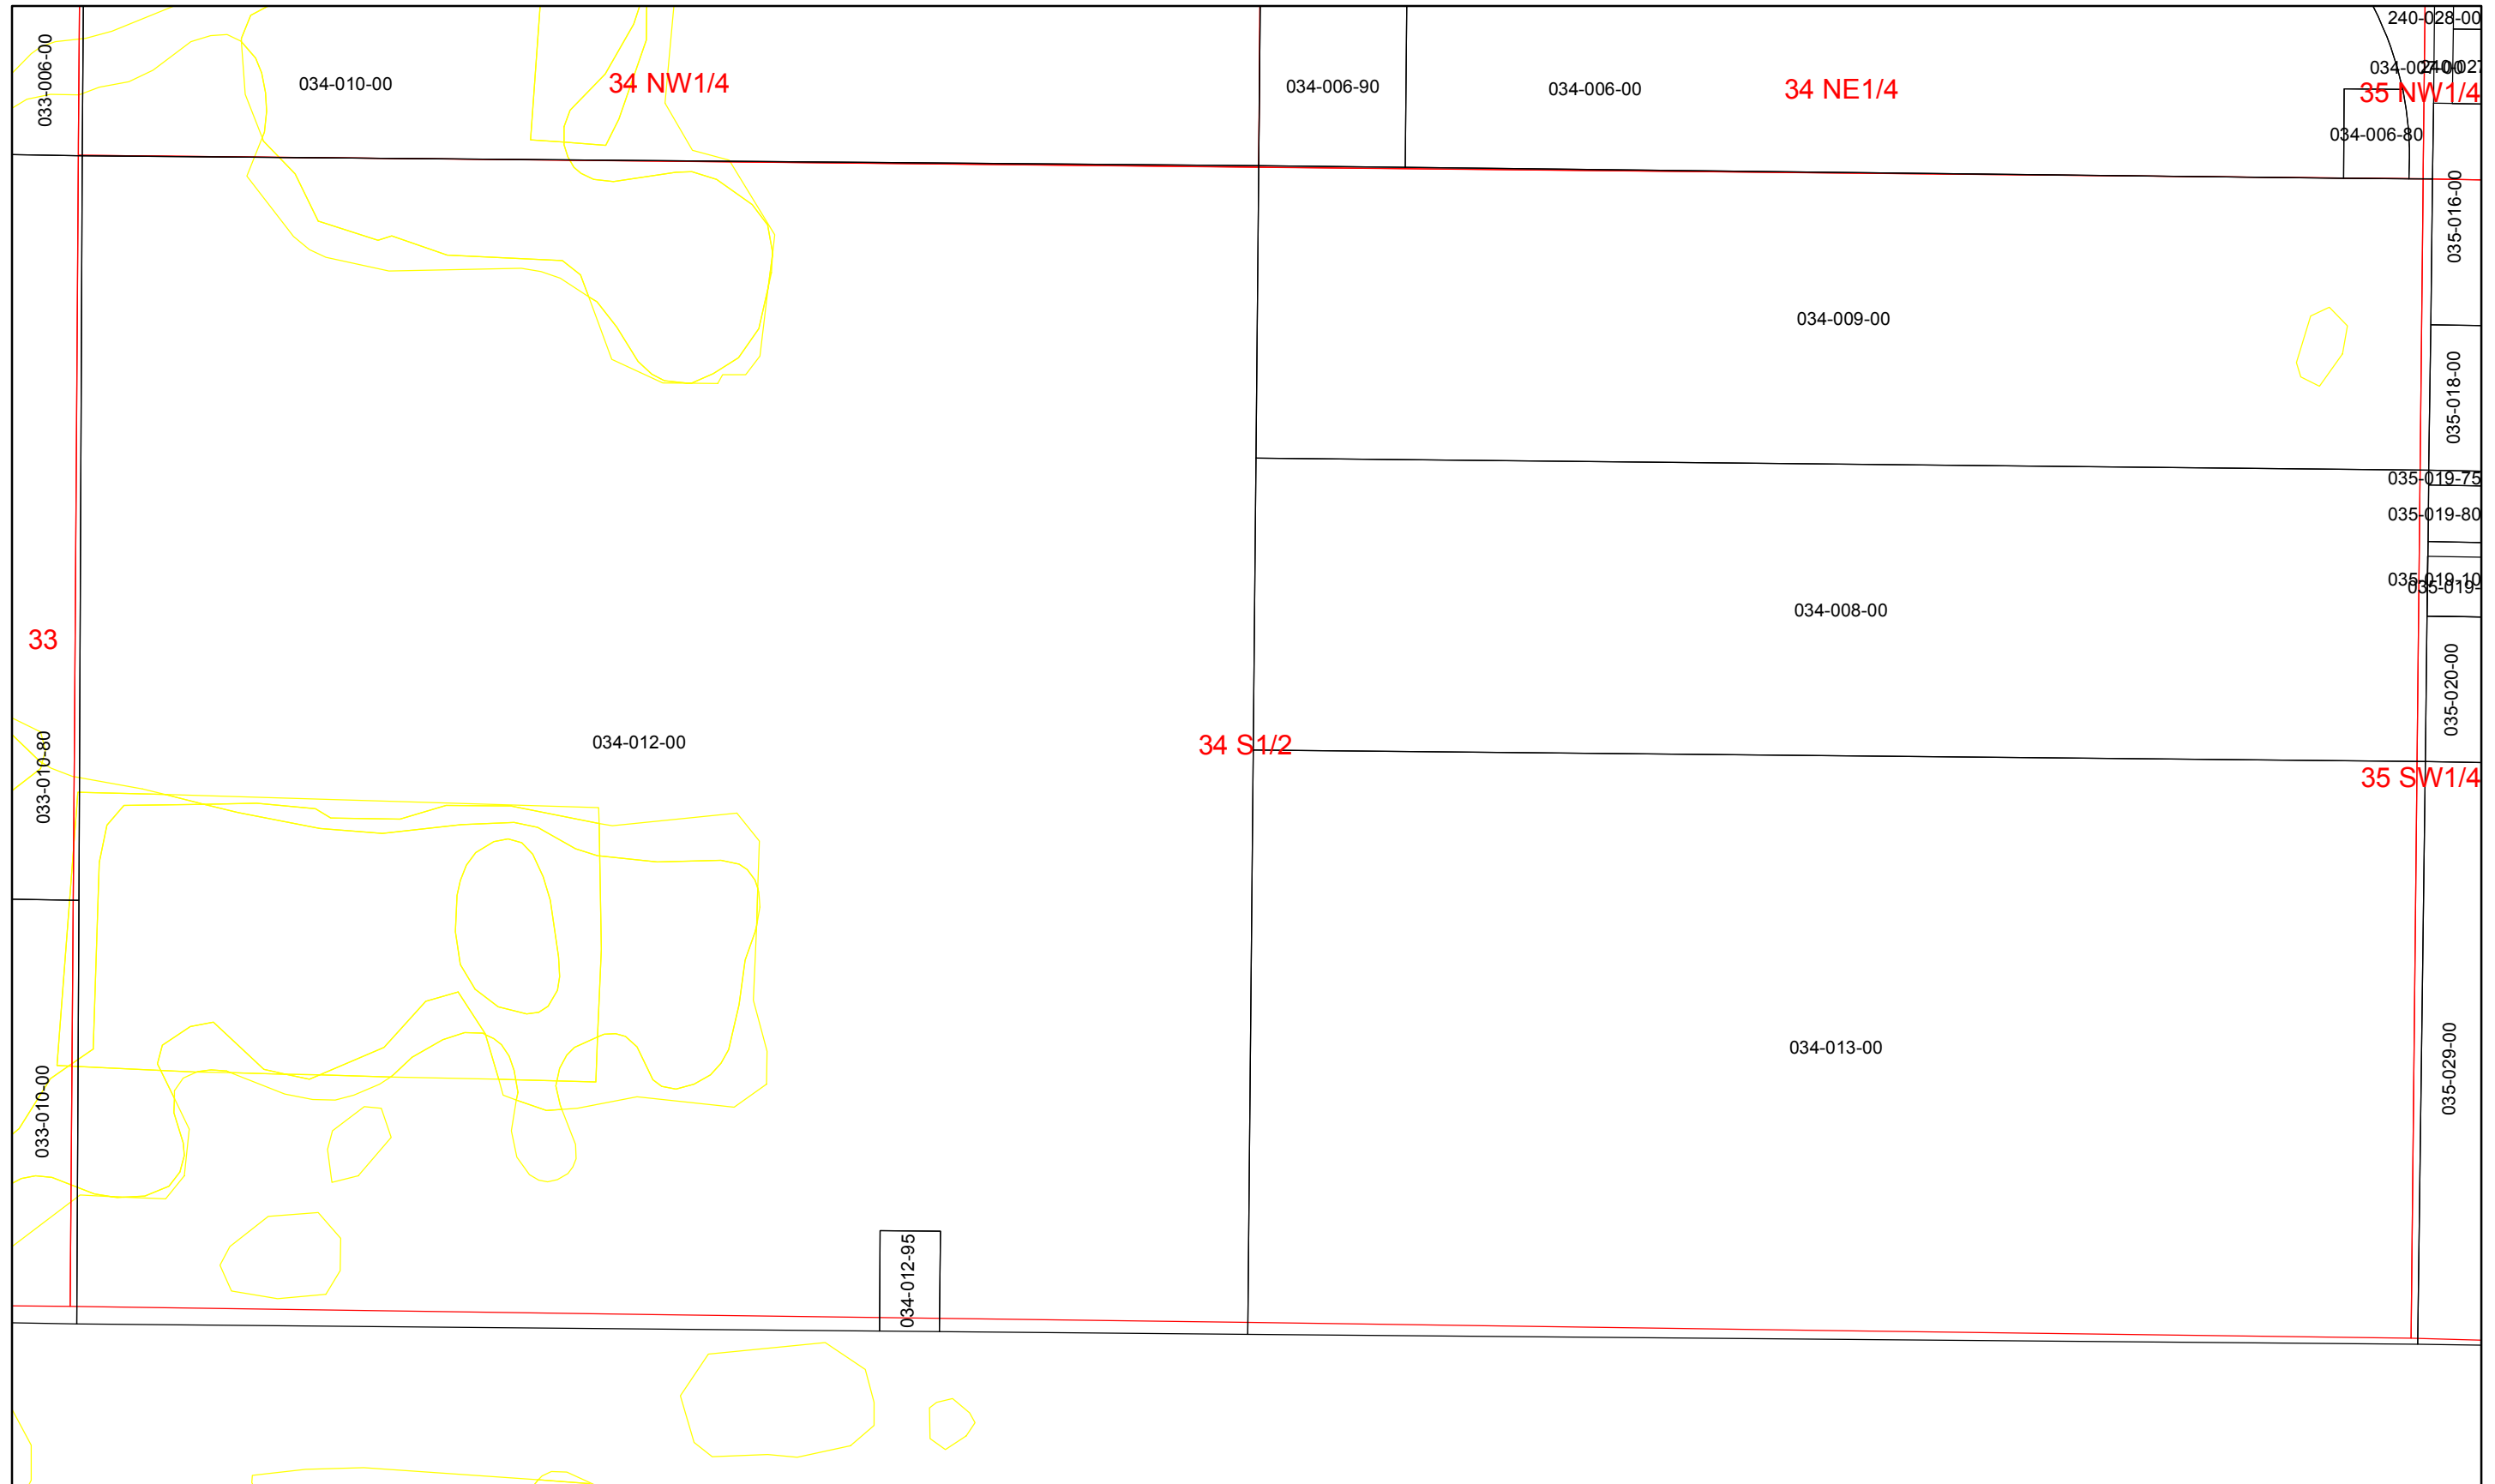

Section 34 NW1/4

Date: 2/14/2011

Parcel Numbers

Lake Townshp Missauke County Tax Map

Parcel Numbers

Section 34 S1/2

Date: 2/14/2011

0 260 520 1,040 1,560 2,080 Feet