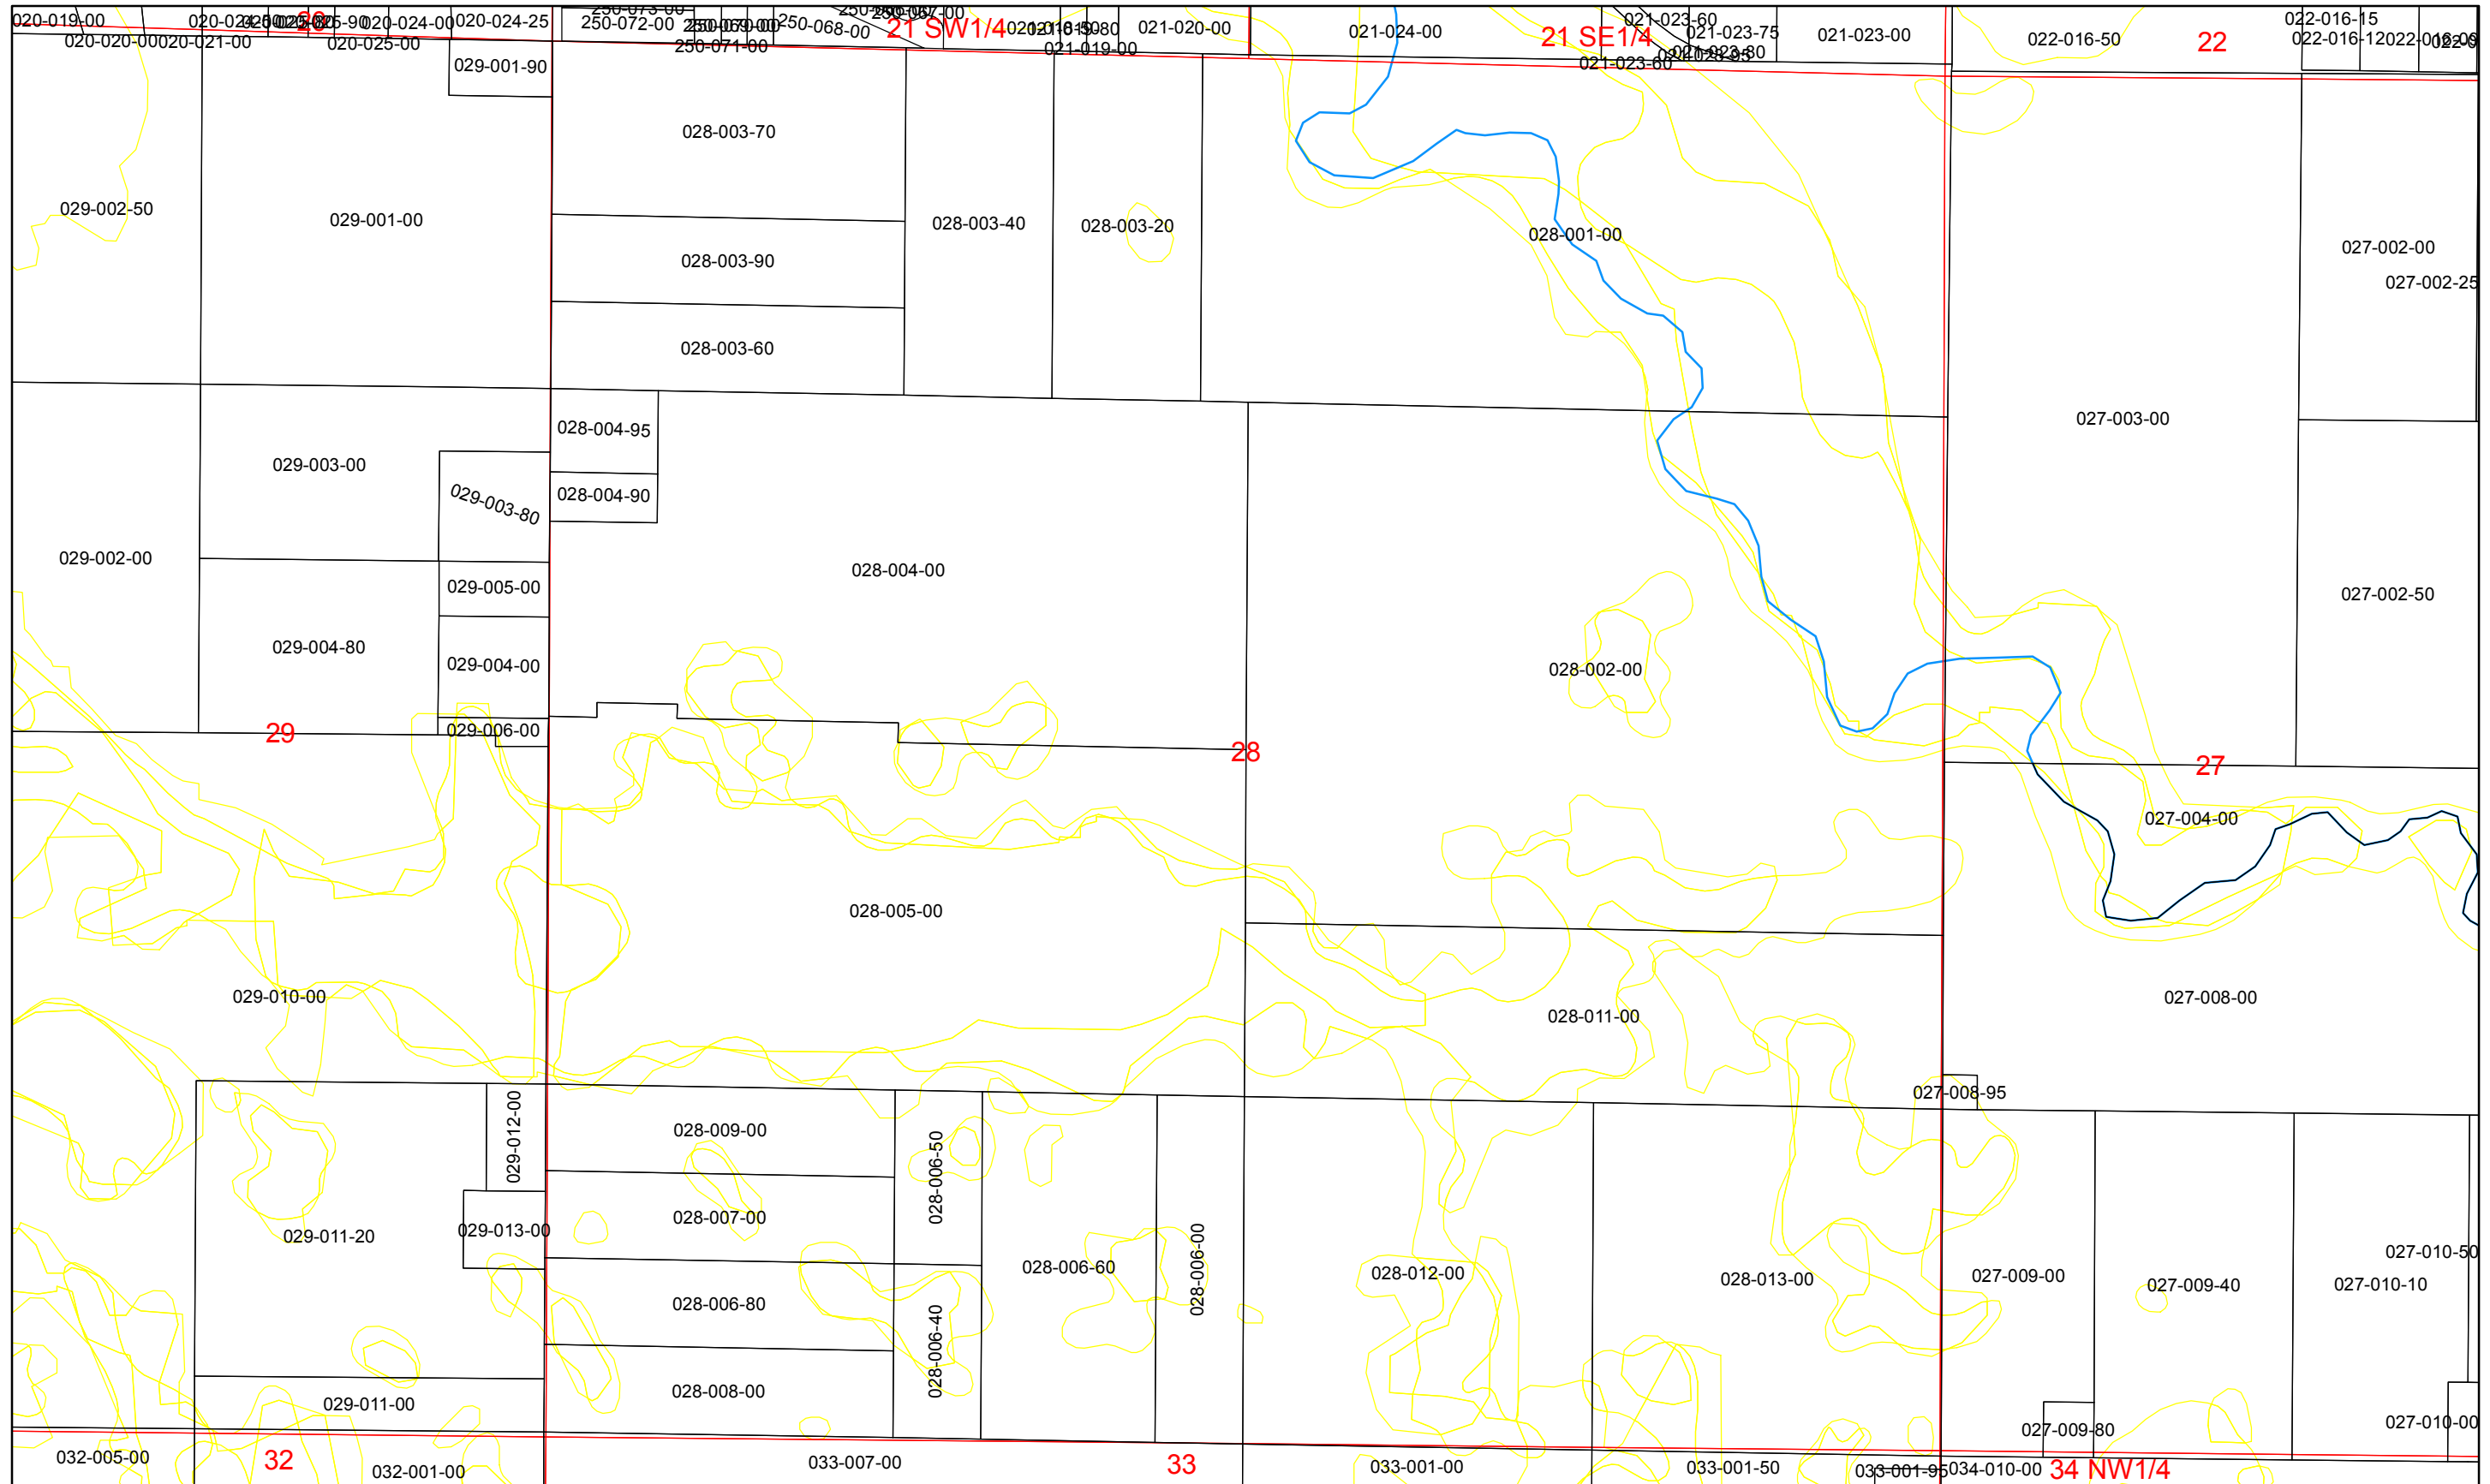

Lake Township Missaukee County Tax Map

Section 28

Date: 2/14/2011

Parcel Numbers