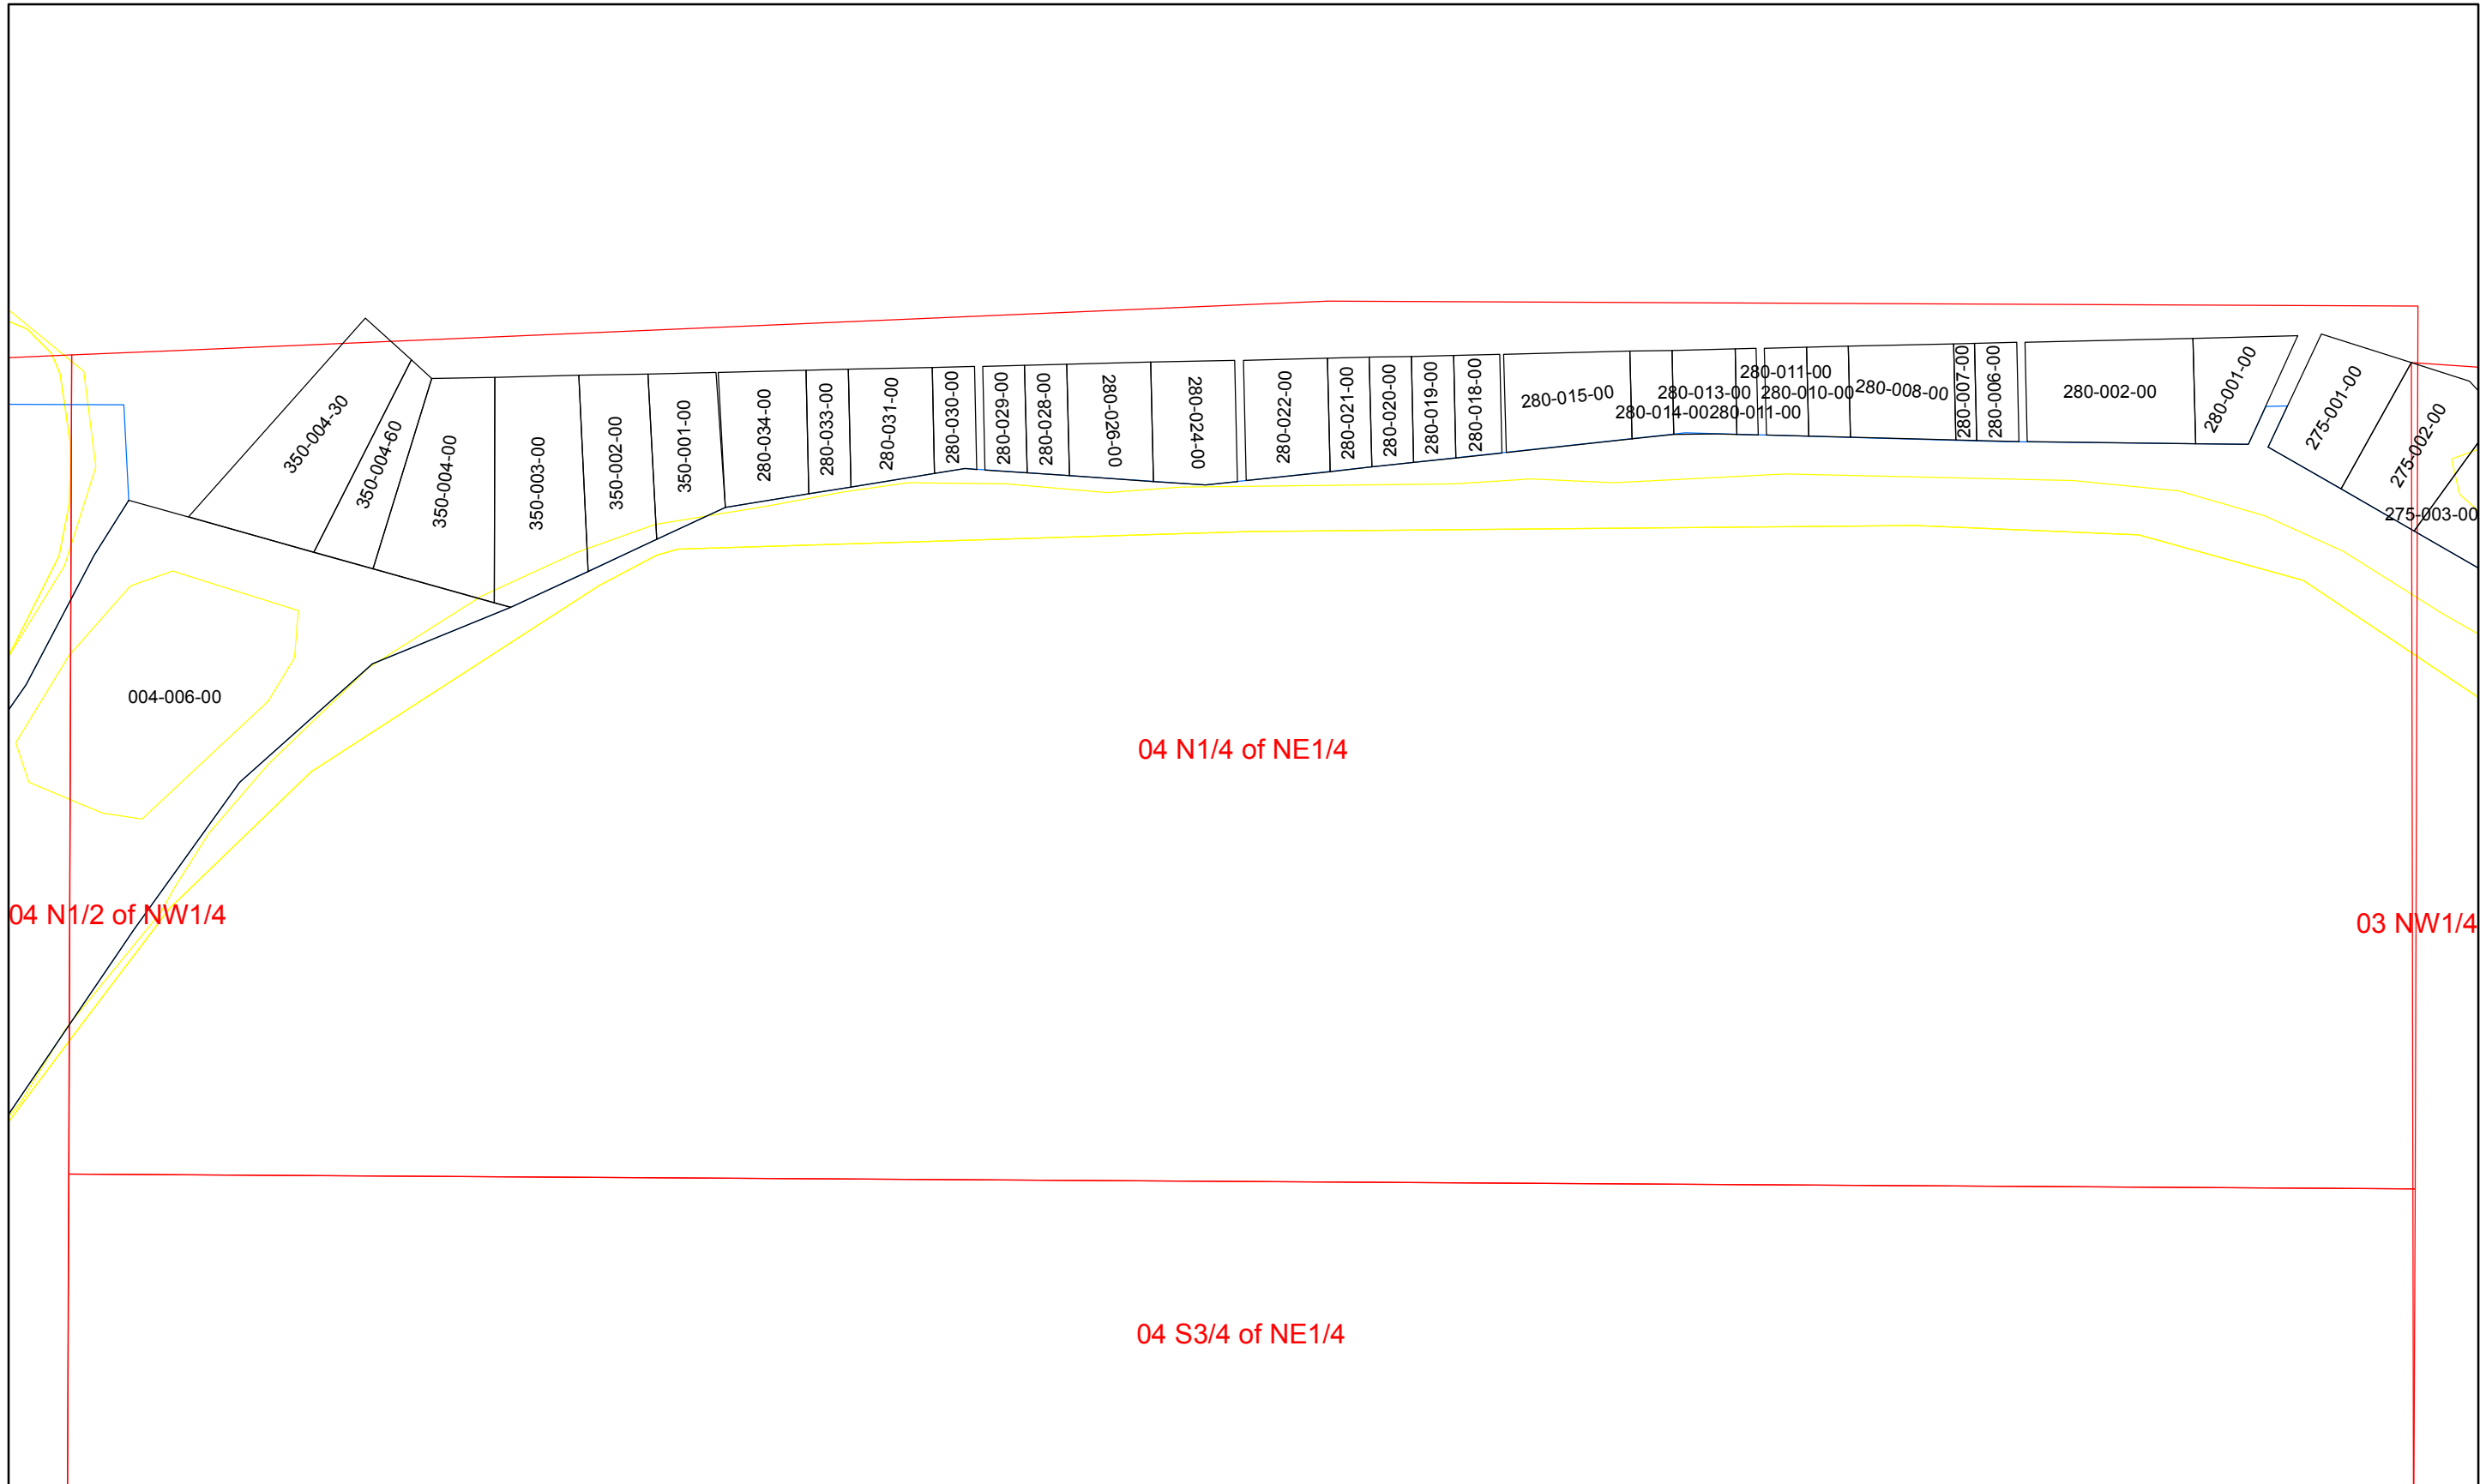

Section 04 N1/2 of NW1/4

Date: 2/14/2011

Parcel Numbers

Lake Townshp Missaukee County Tax Map

Section 04 N1/4 of NE1/4

Date: 2/14/2011

Parcel Numbers

Lake Townshp Missauke County Tax Map