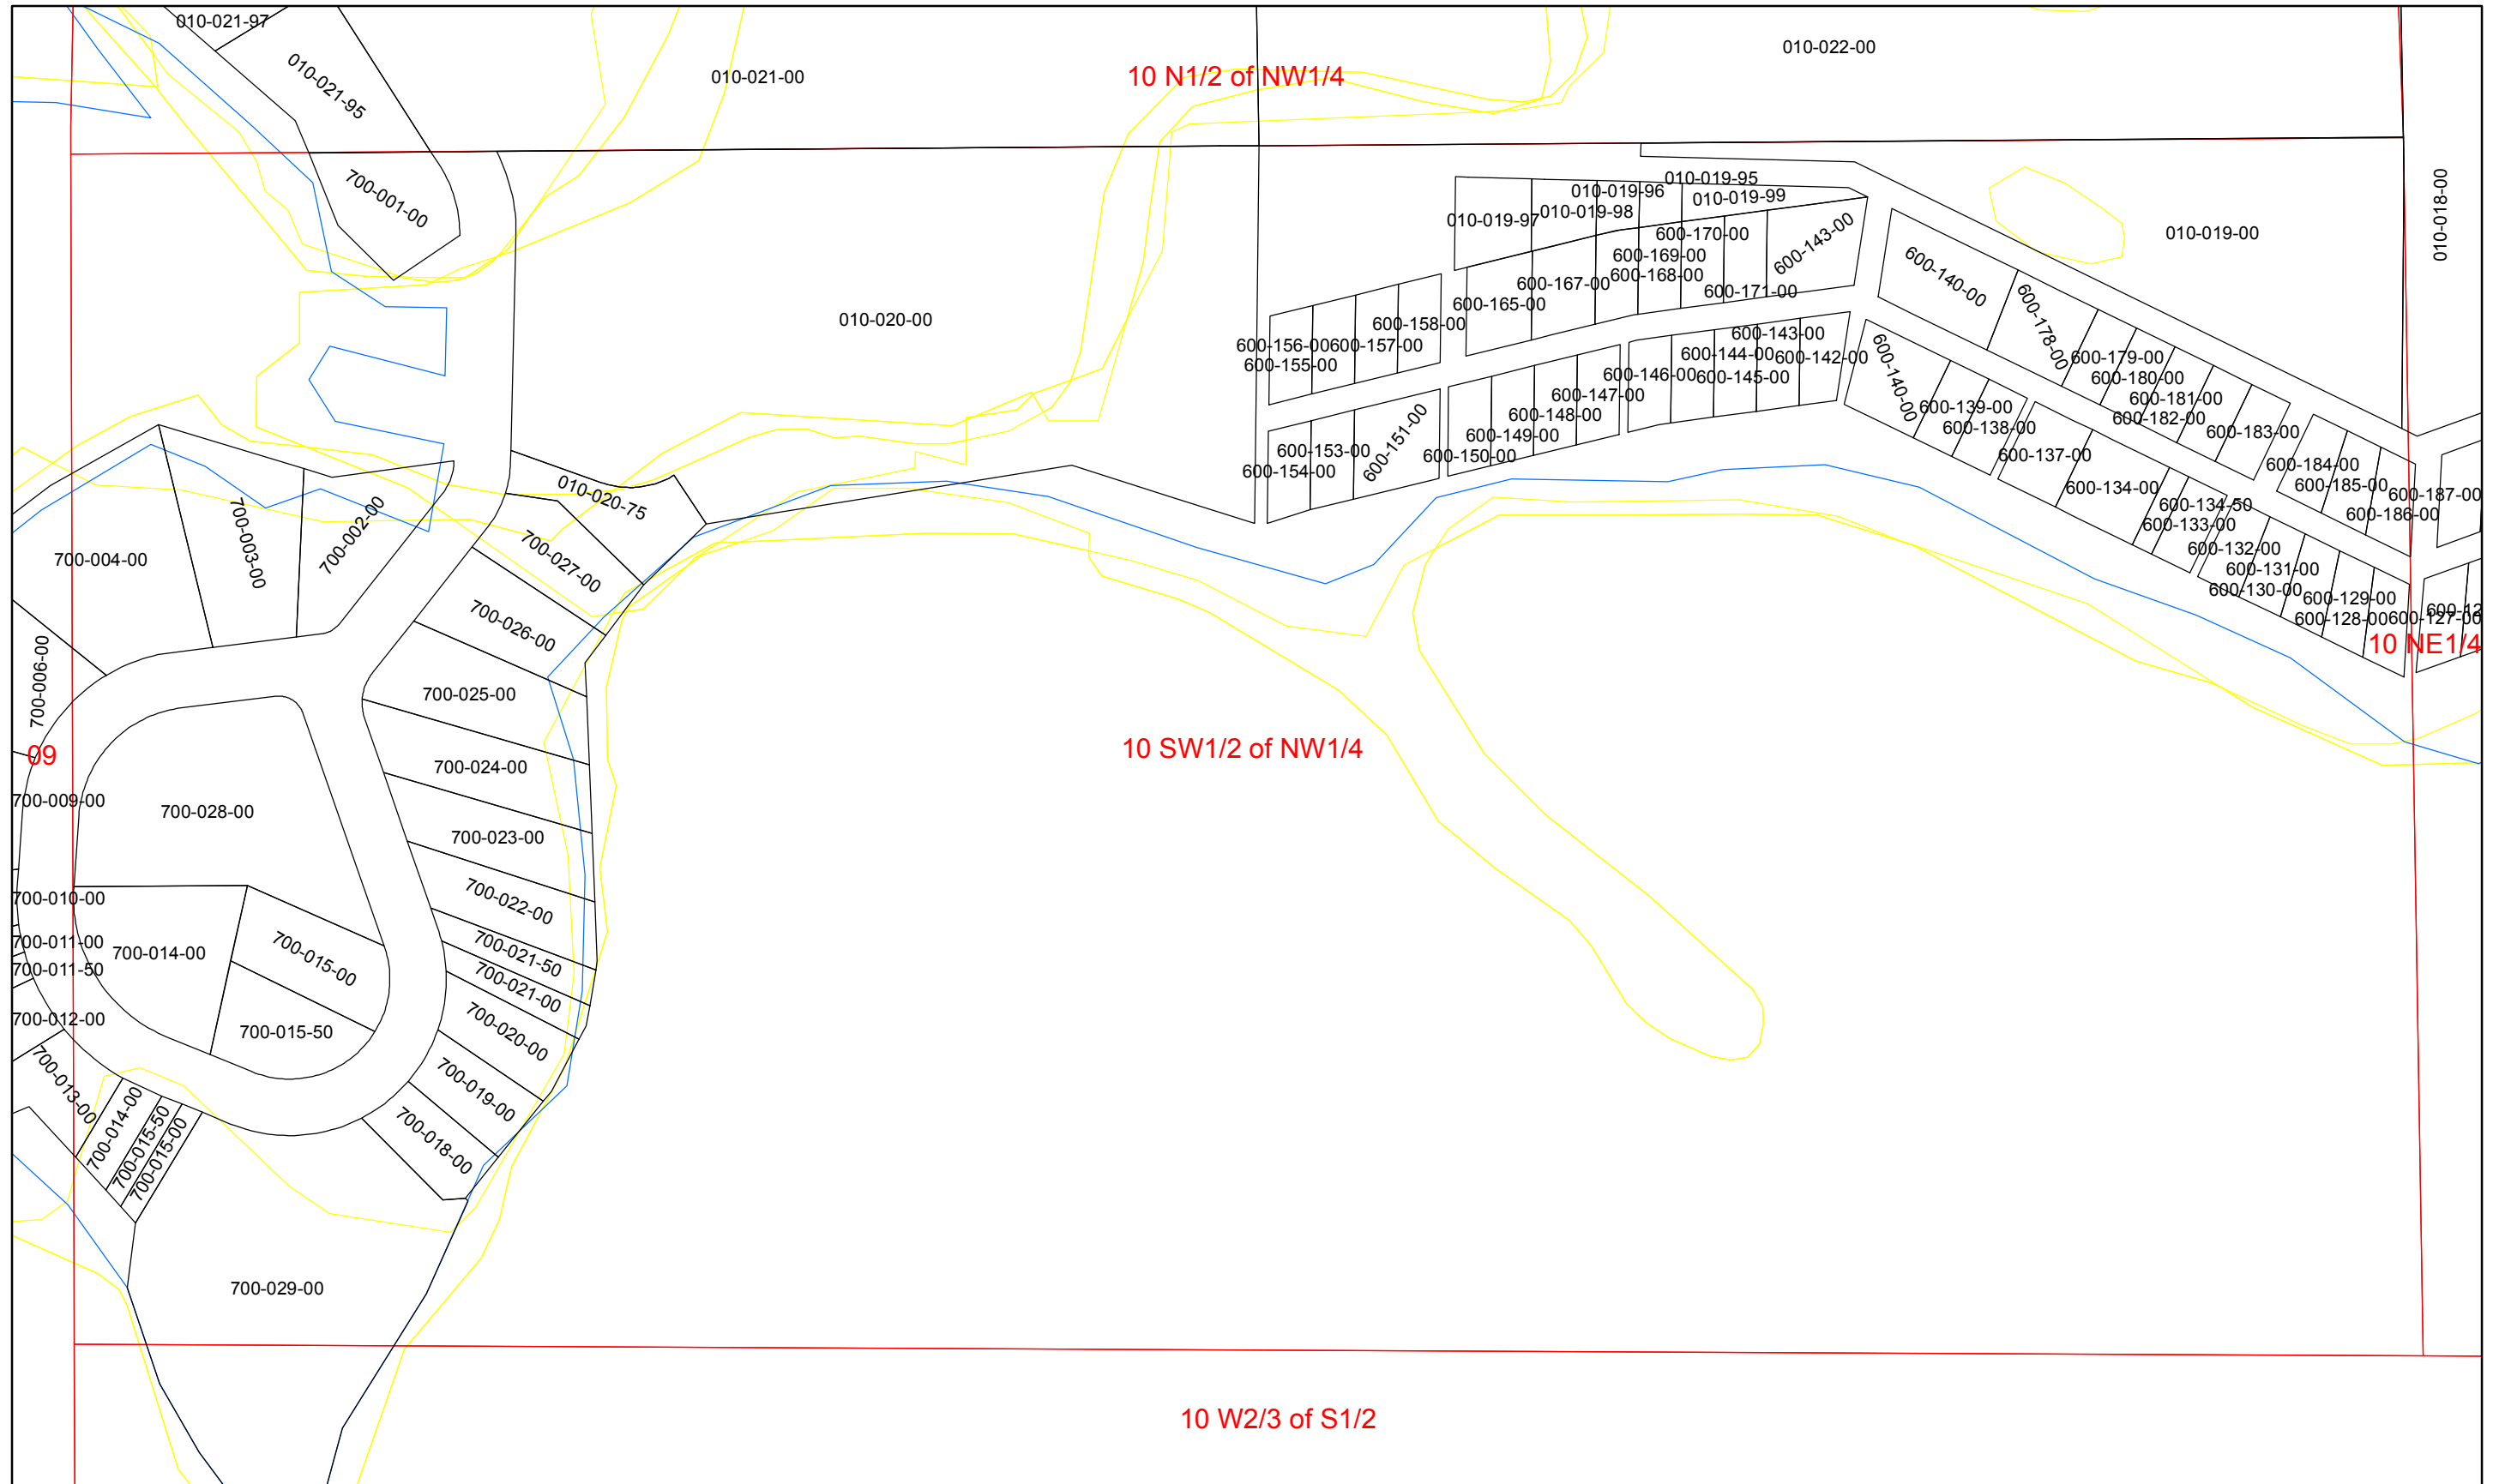

Lake Township Missaukee County Tax Map

Section 10 SW1/2 of NW1/4

Date: 2/14/2011

Parcel Numbers