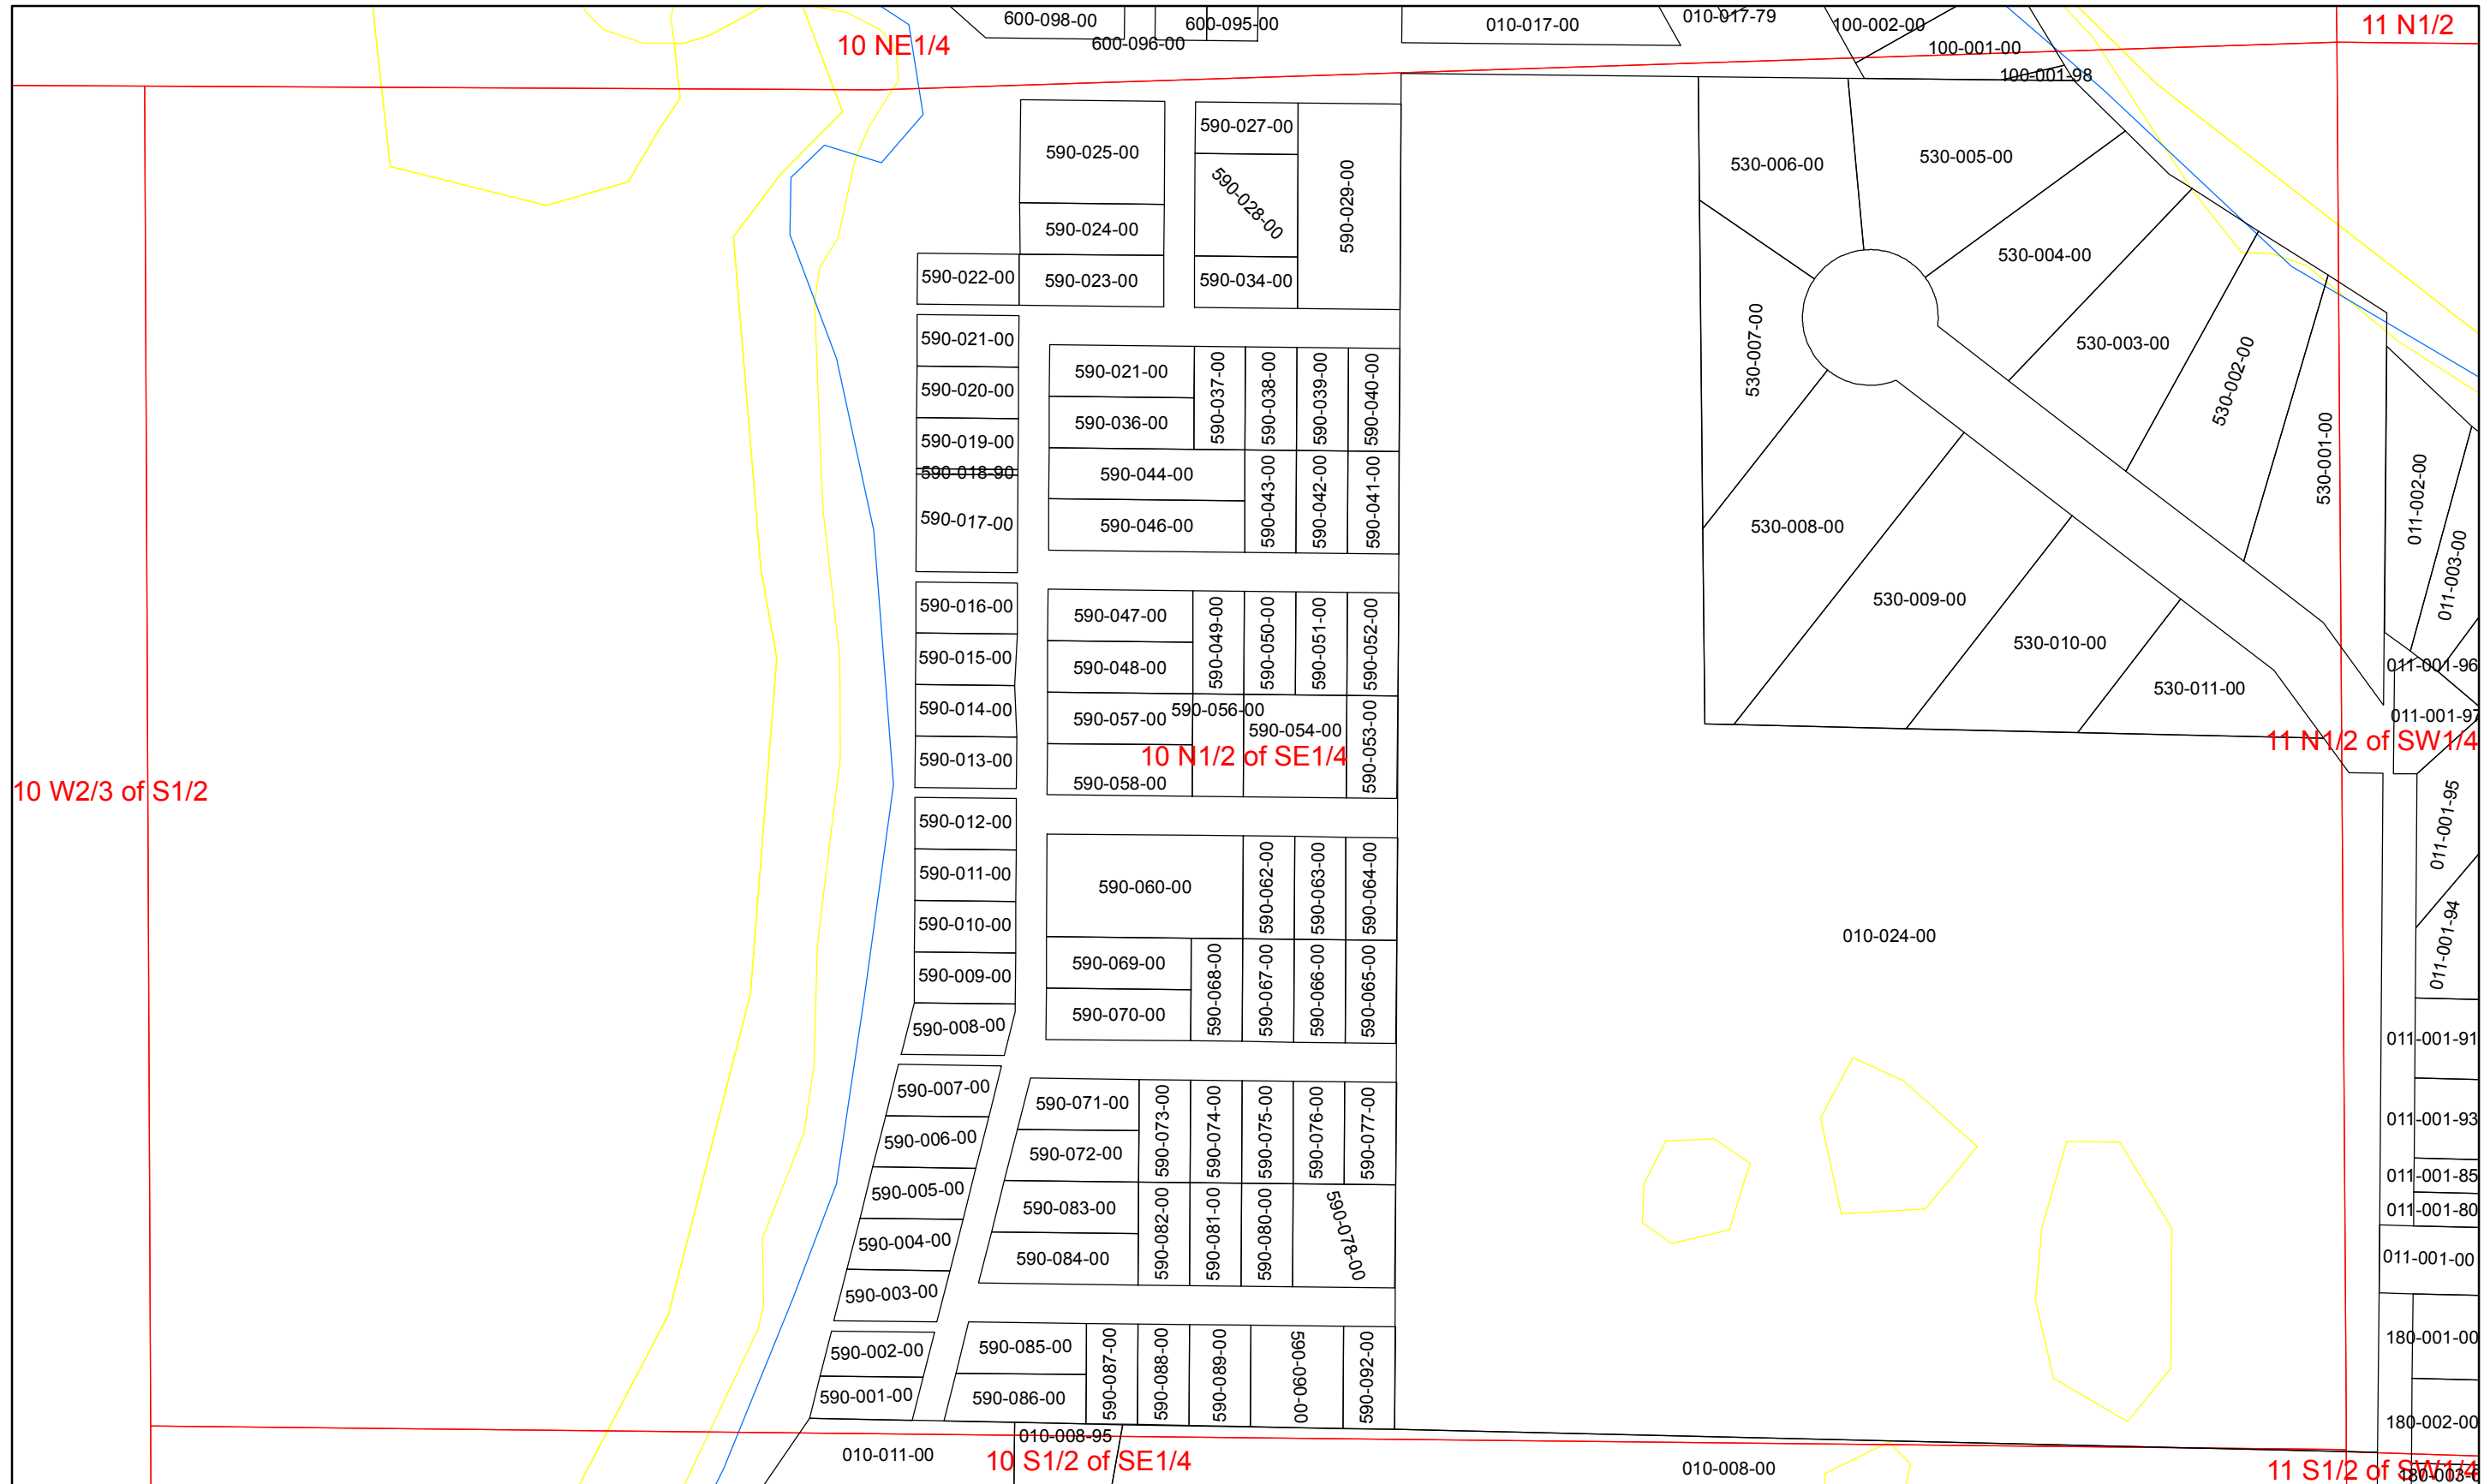

Parcel Numbers

Lake Township Missaukee County Tax Map

Section 10 N1/2 of SE1/4

Date: 2/14/2011

Parcel Numbers

Lake Township Missaukee County Tax Map

Section 10 NE1/4

Date: 2/14/2011