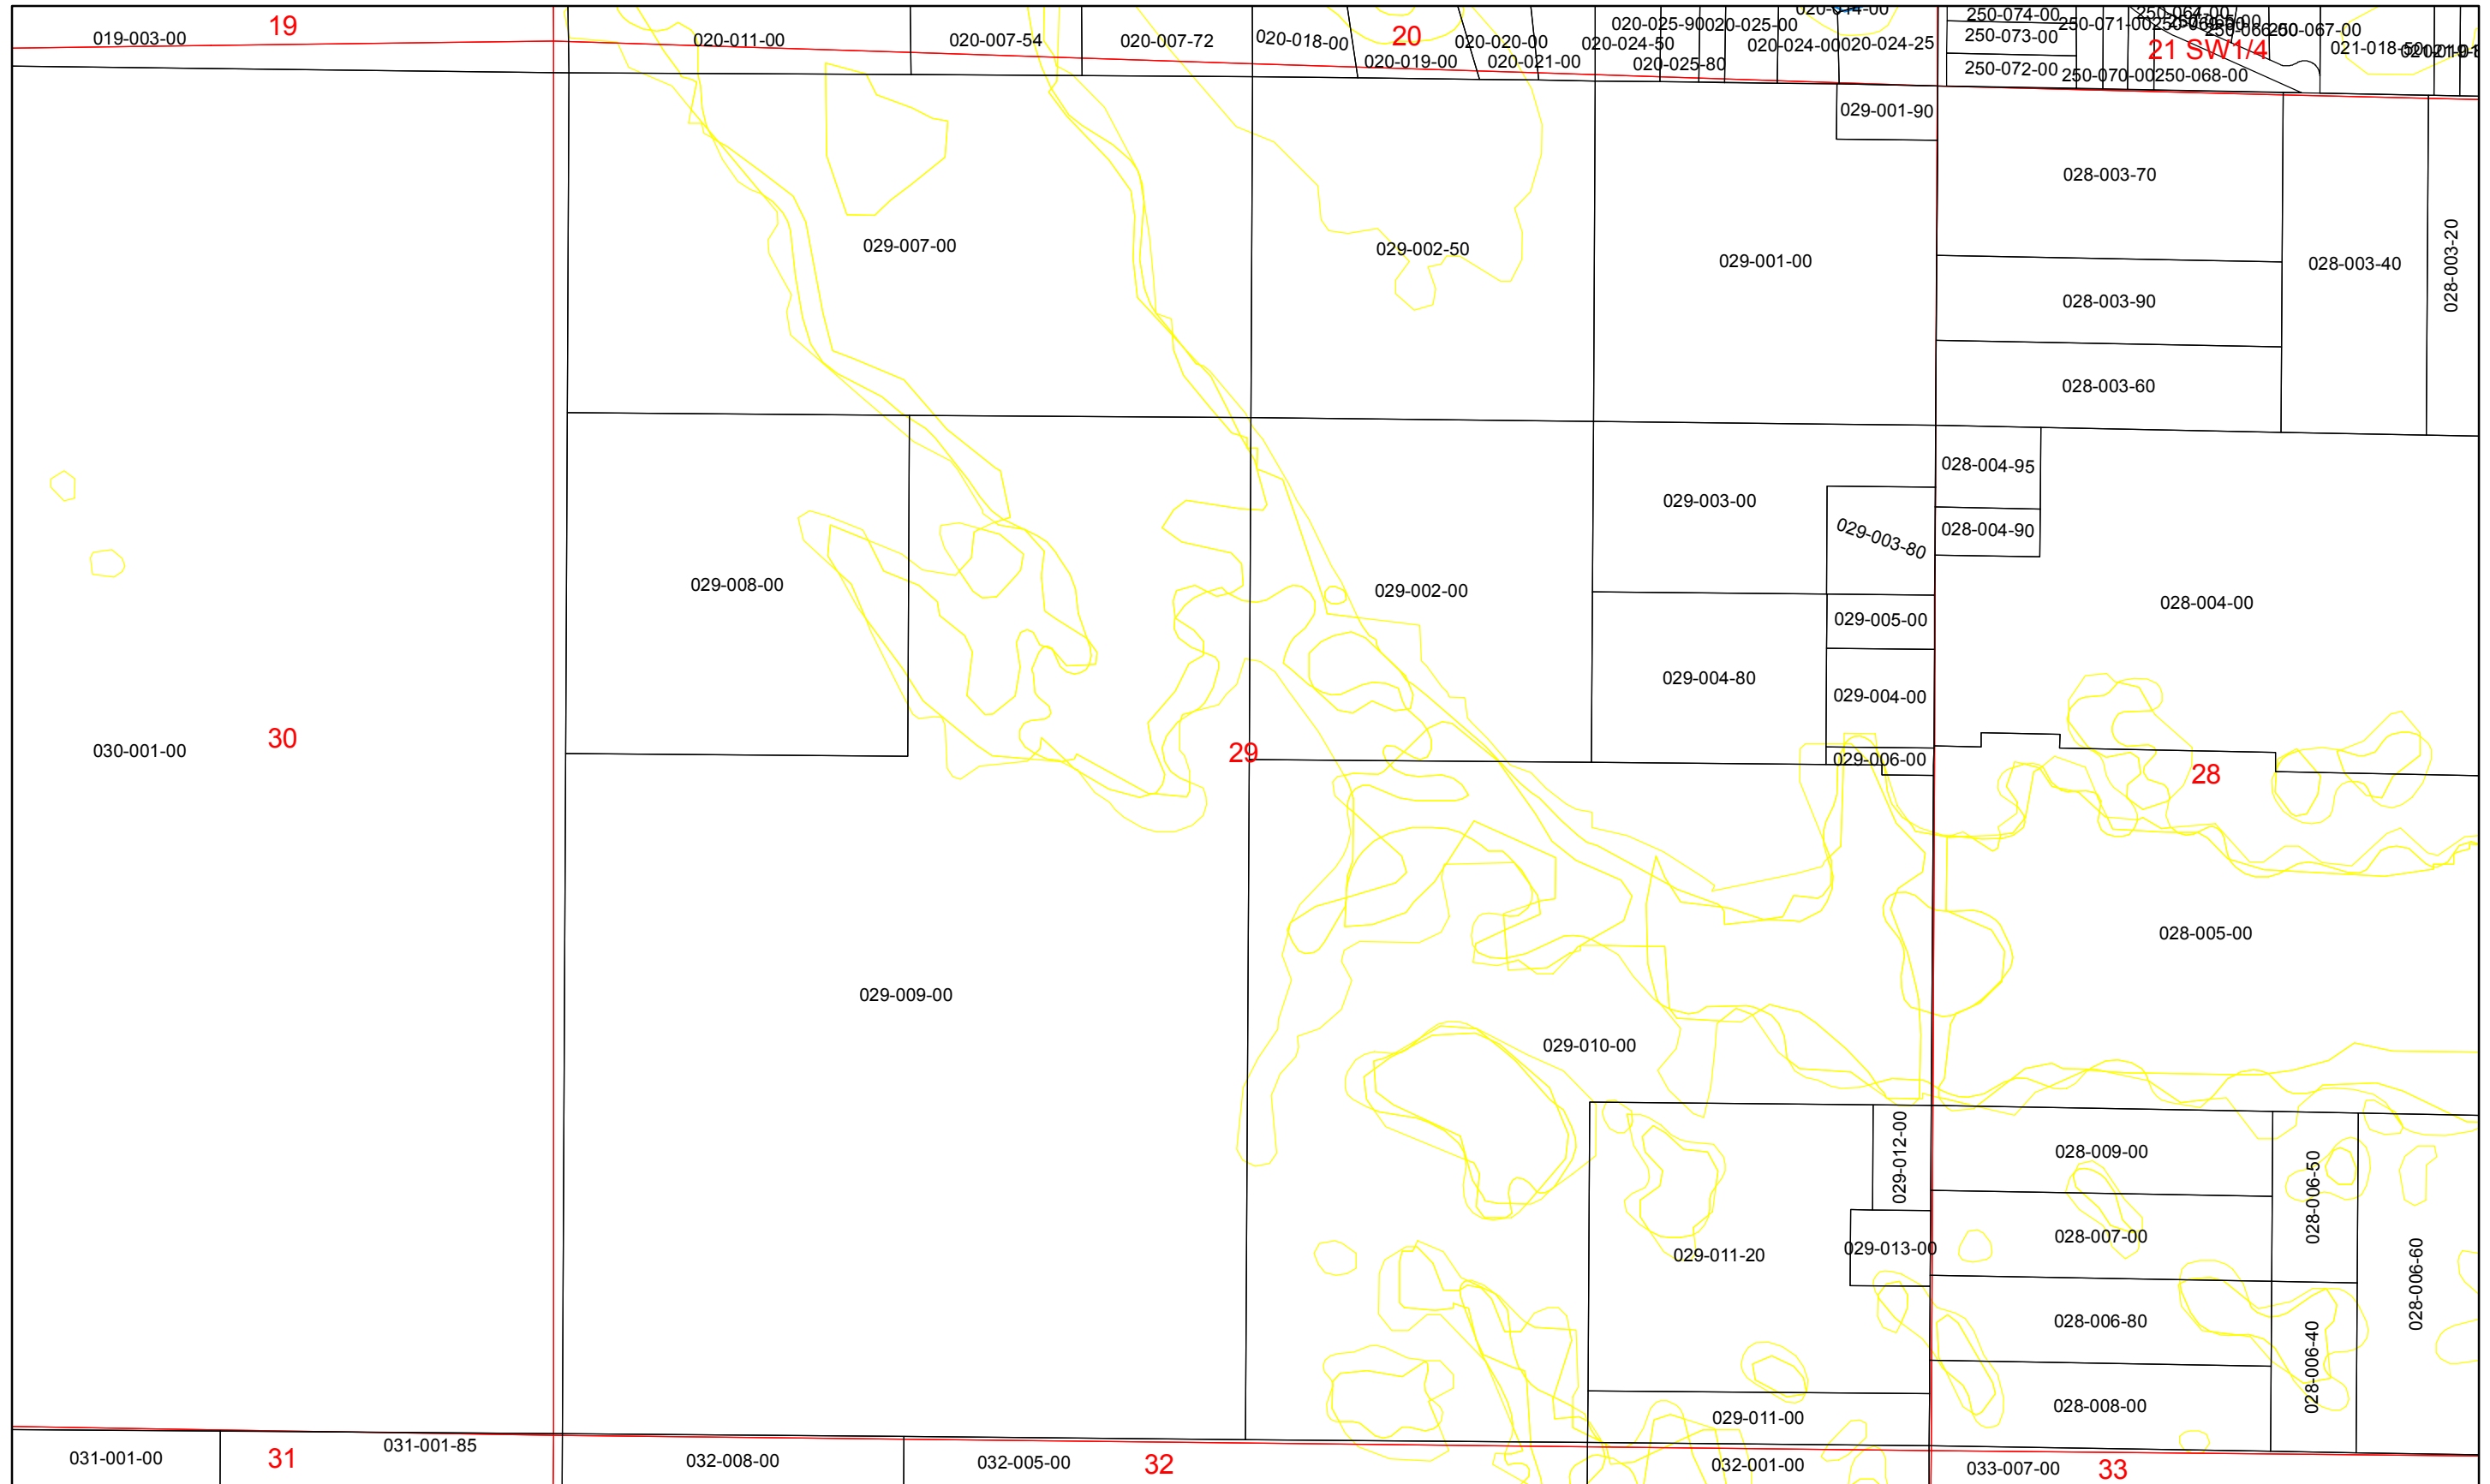

Parcel Numbers

Lake Townshp Missaukee County Tax Map

Section 29

Date: 2/14/2011

Parcel Numbers

Lake Townshp Missaukee County Tax Map

Parcel Numbers

Section 30