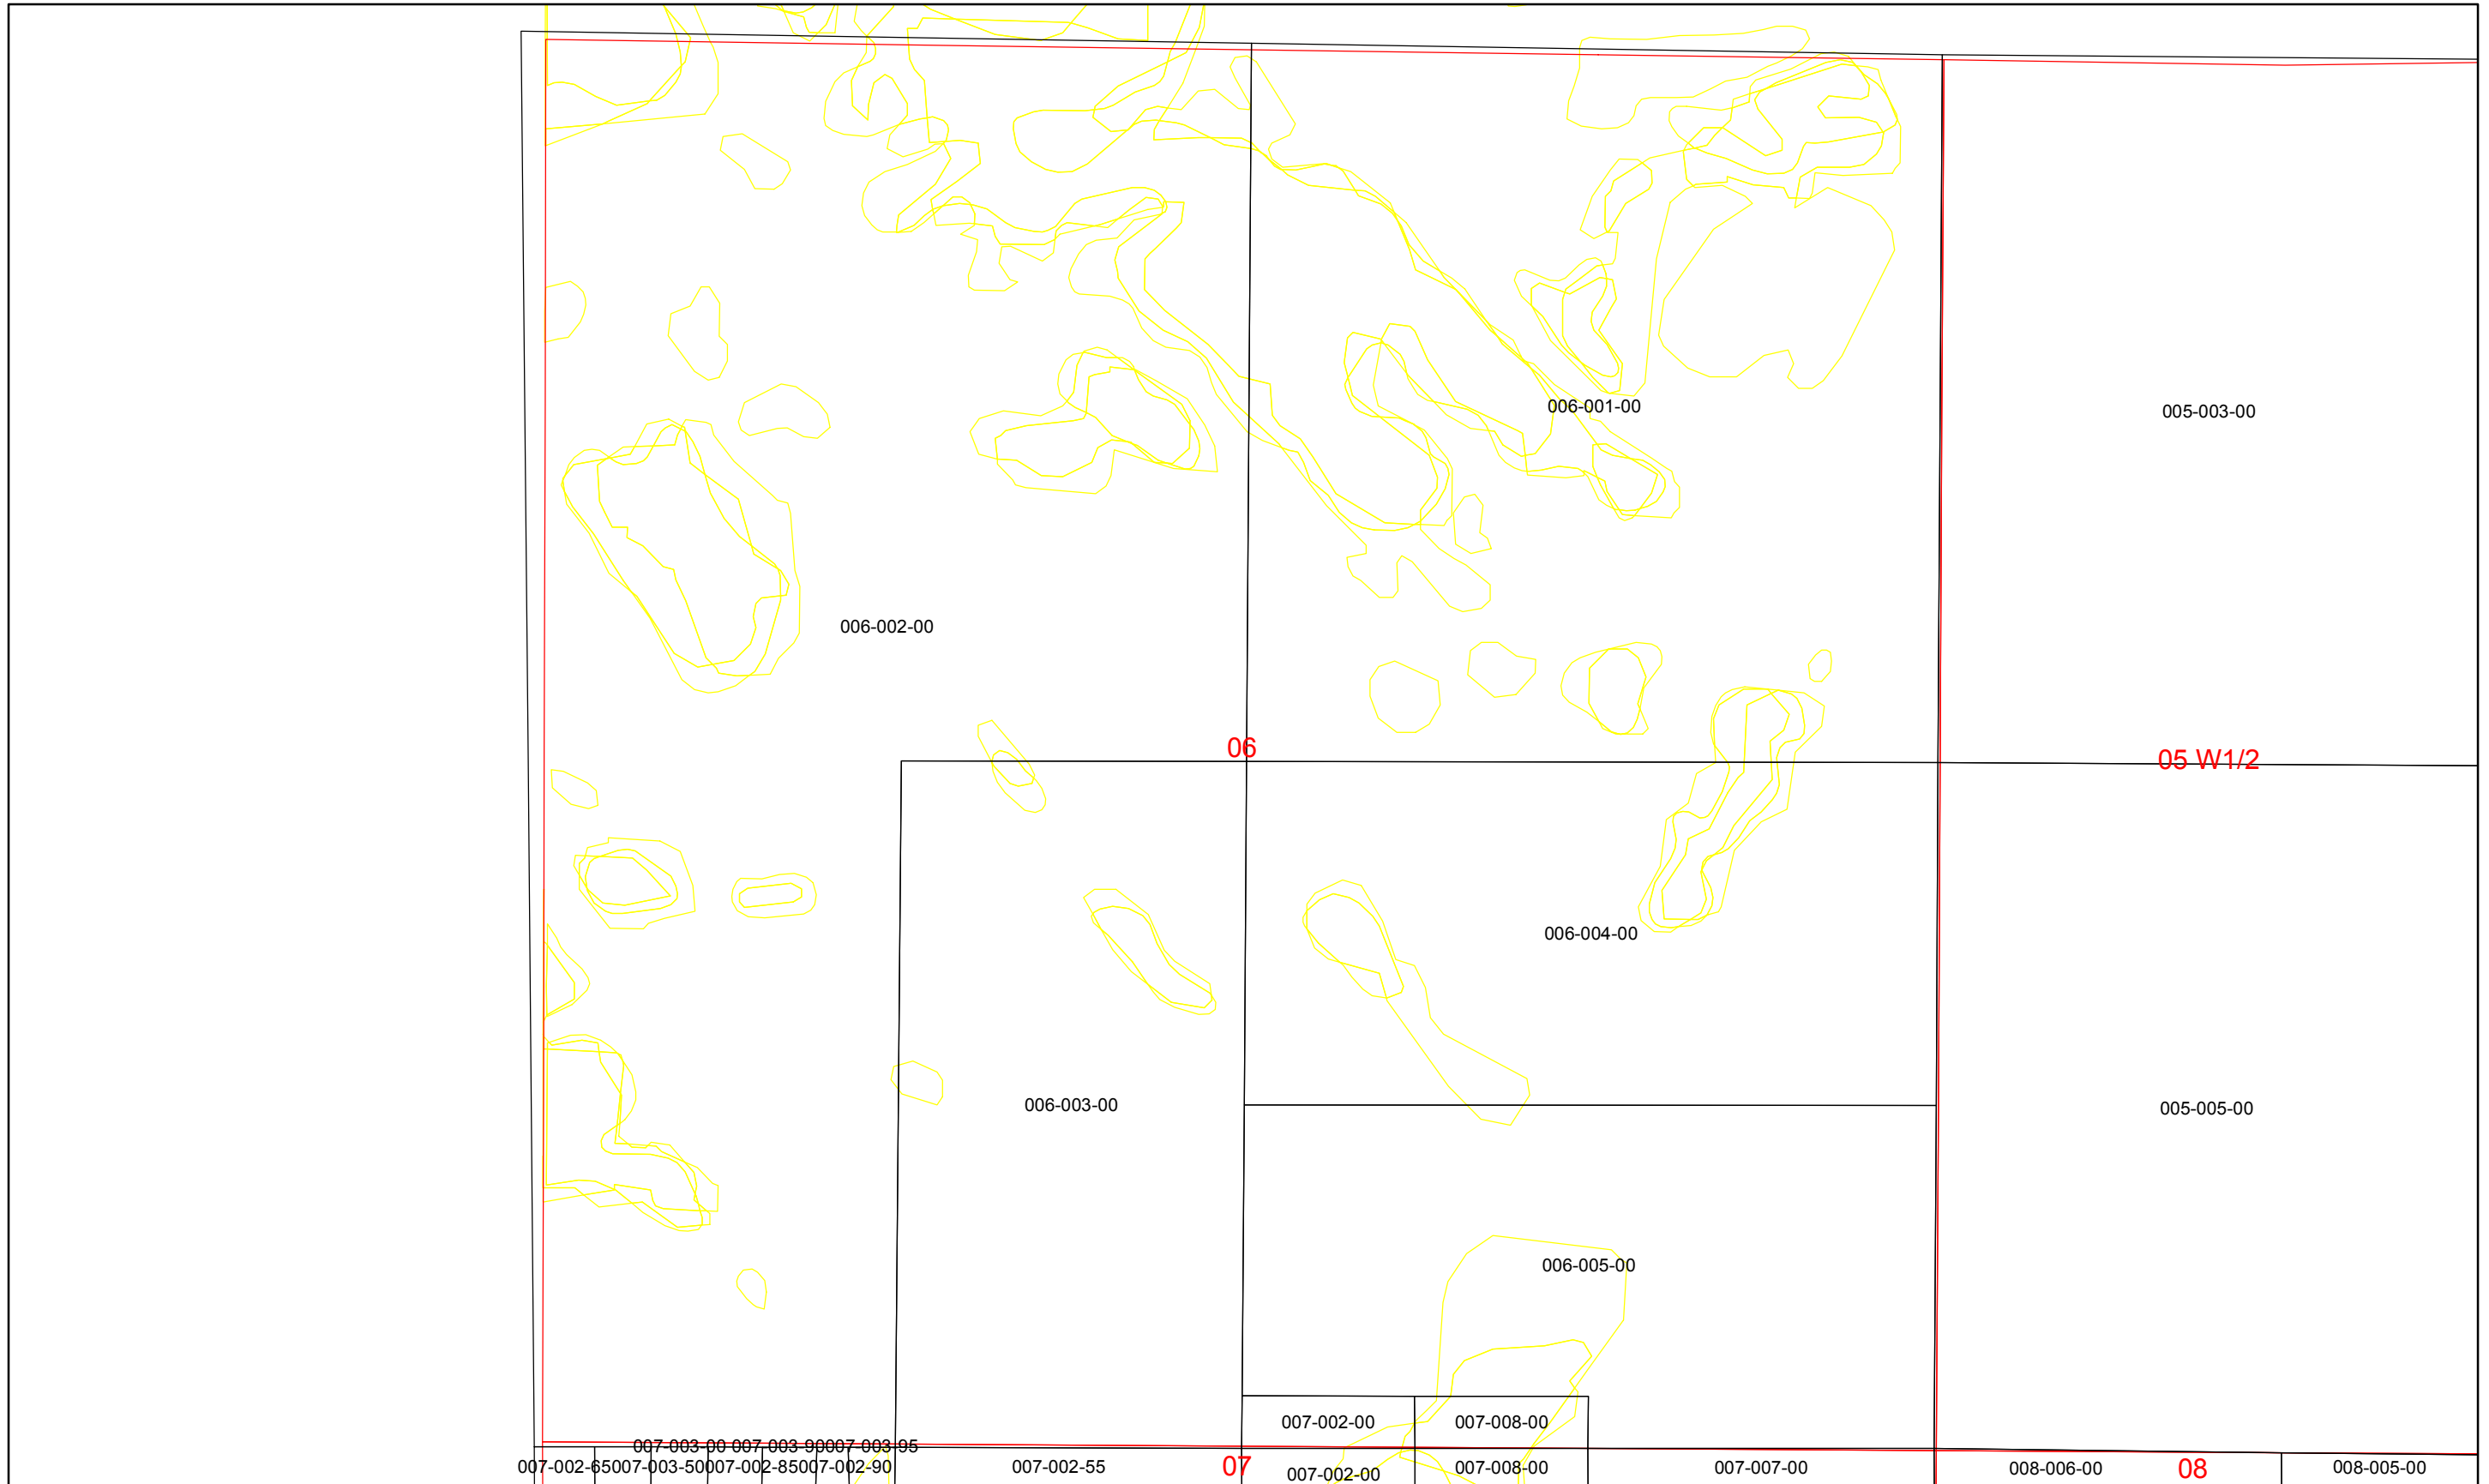

Lake Townshp Missauke County Tax Map

Section 06

Date: 2/14/2011

Parcel Numbers