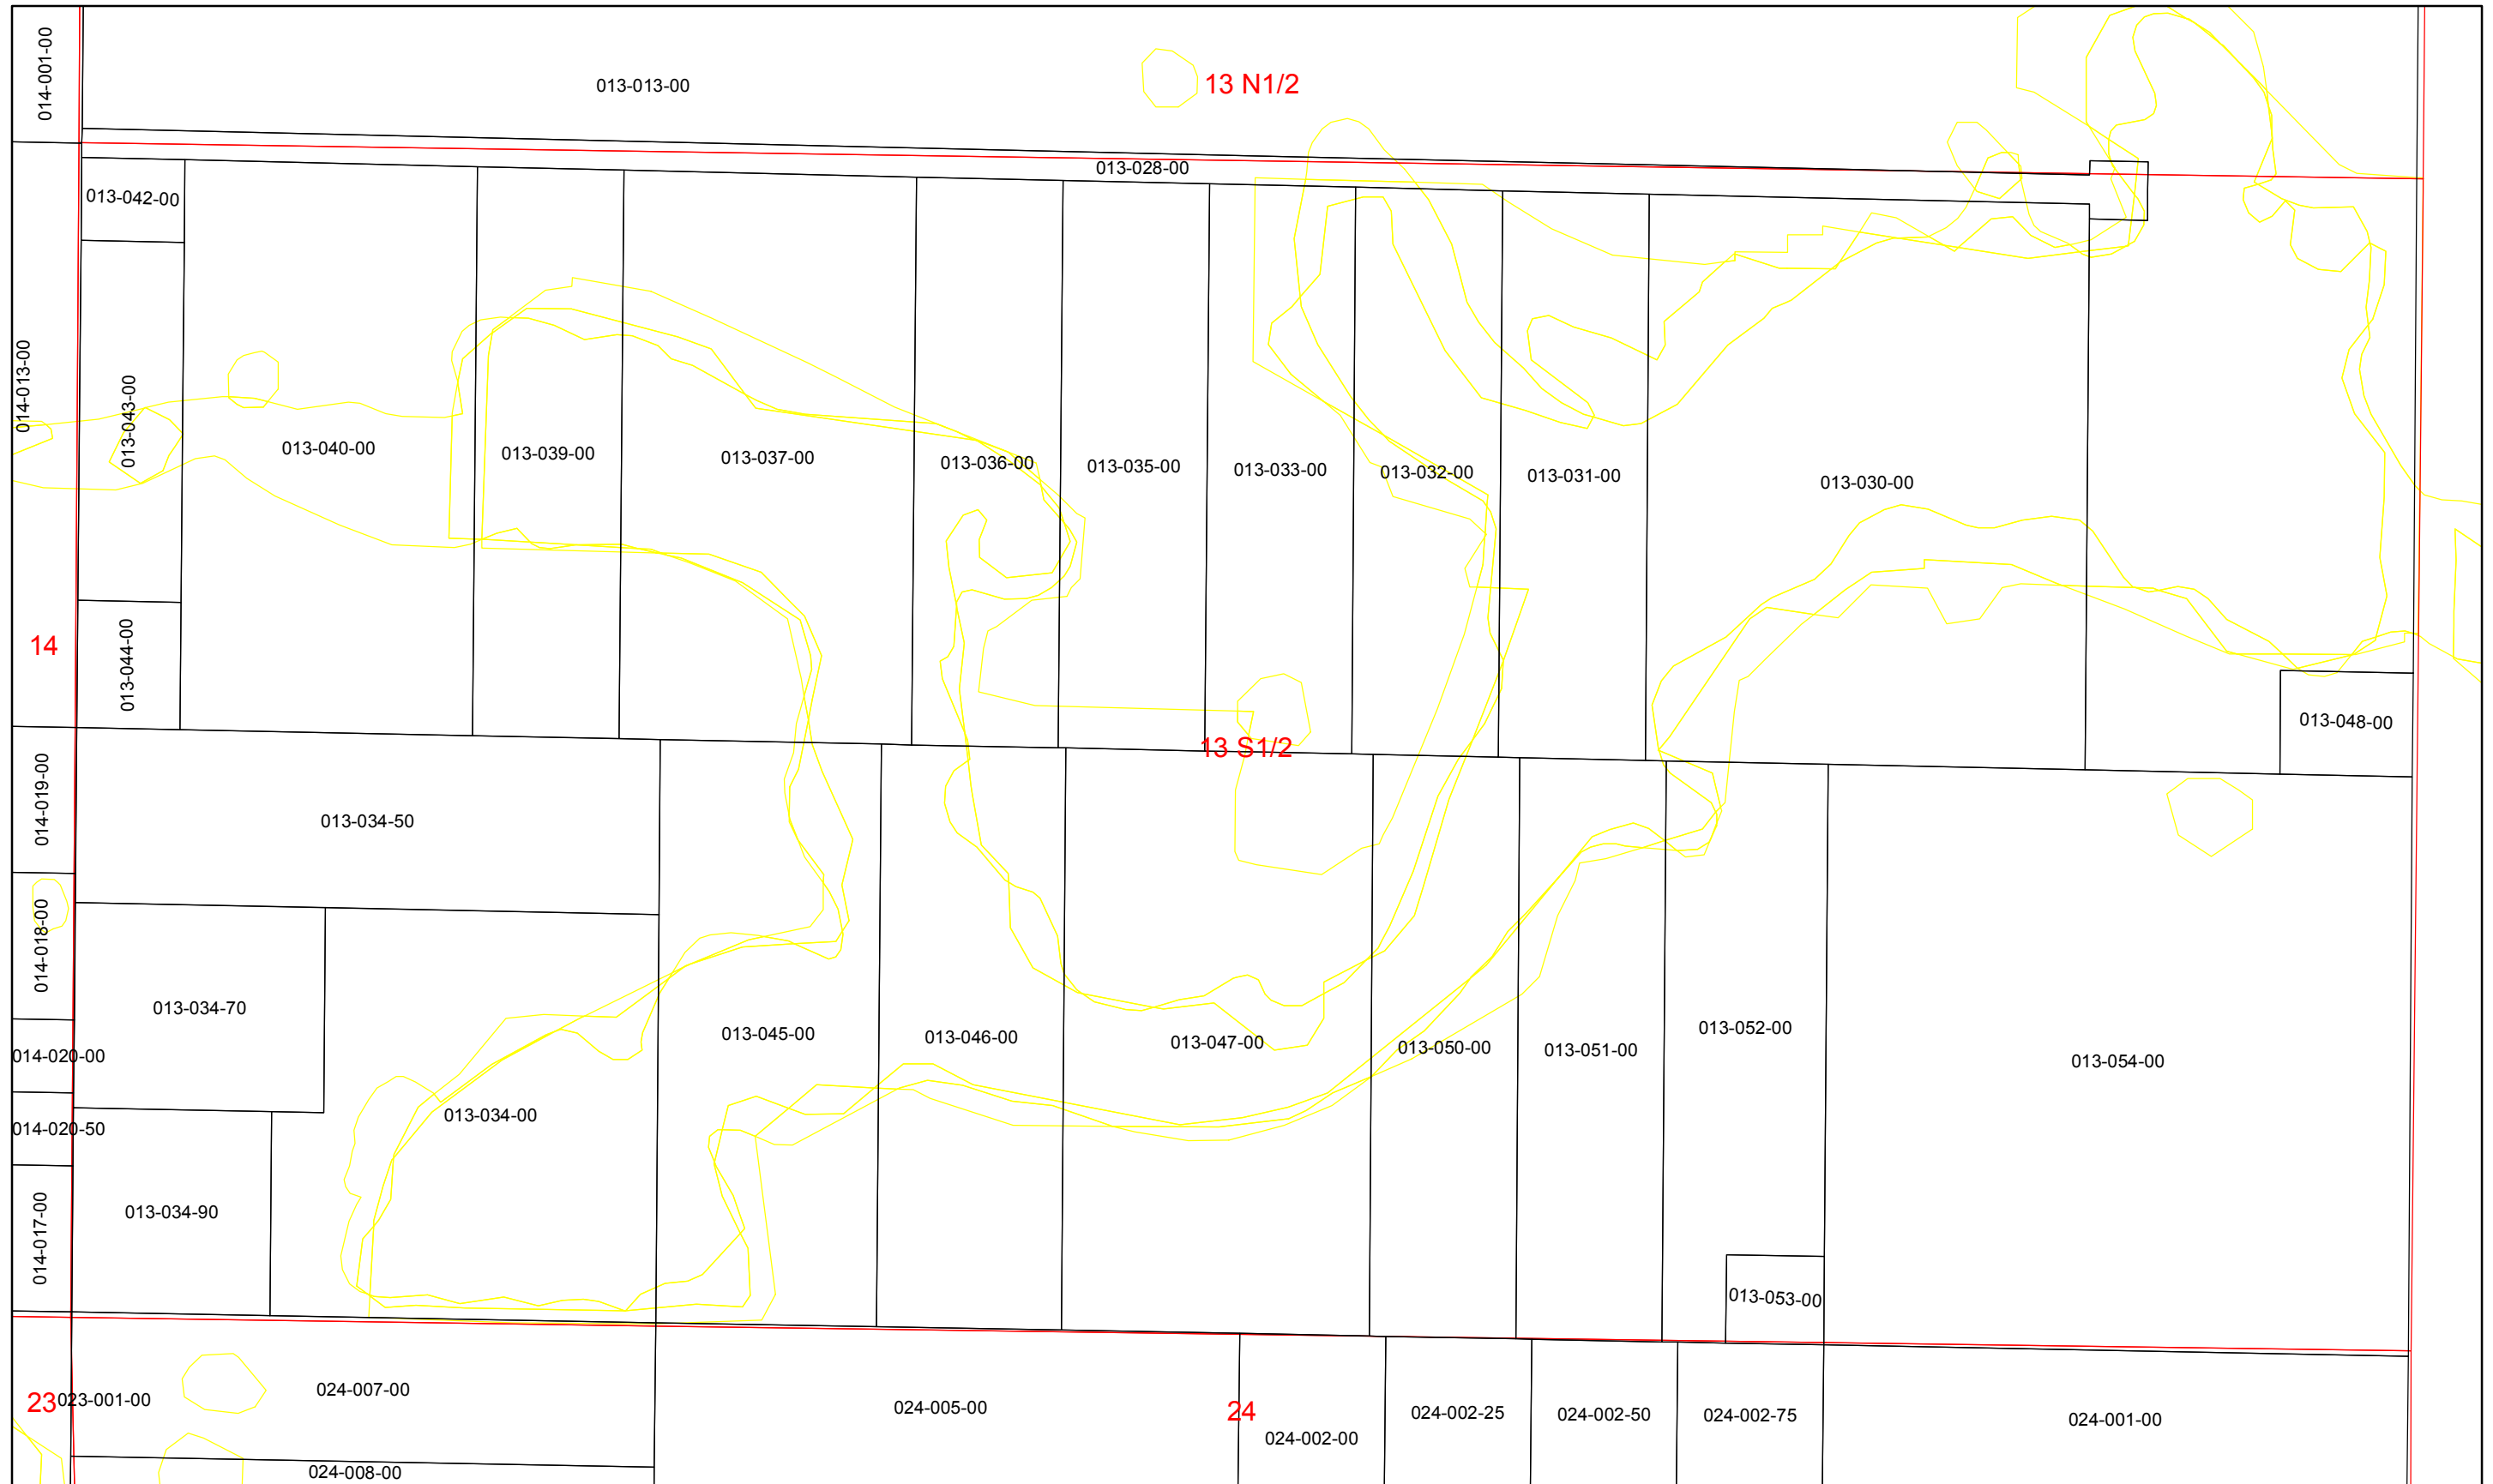

Lake Townshp Missauke County Tax Map

Section 13 S1/2

Date: 2/14/2011

Parcel Numbers