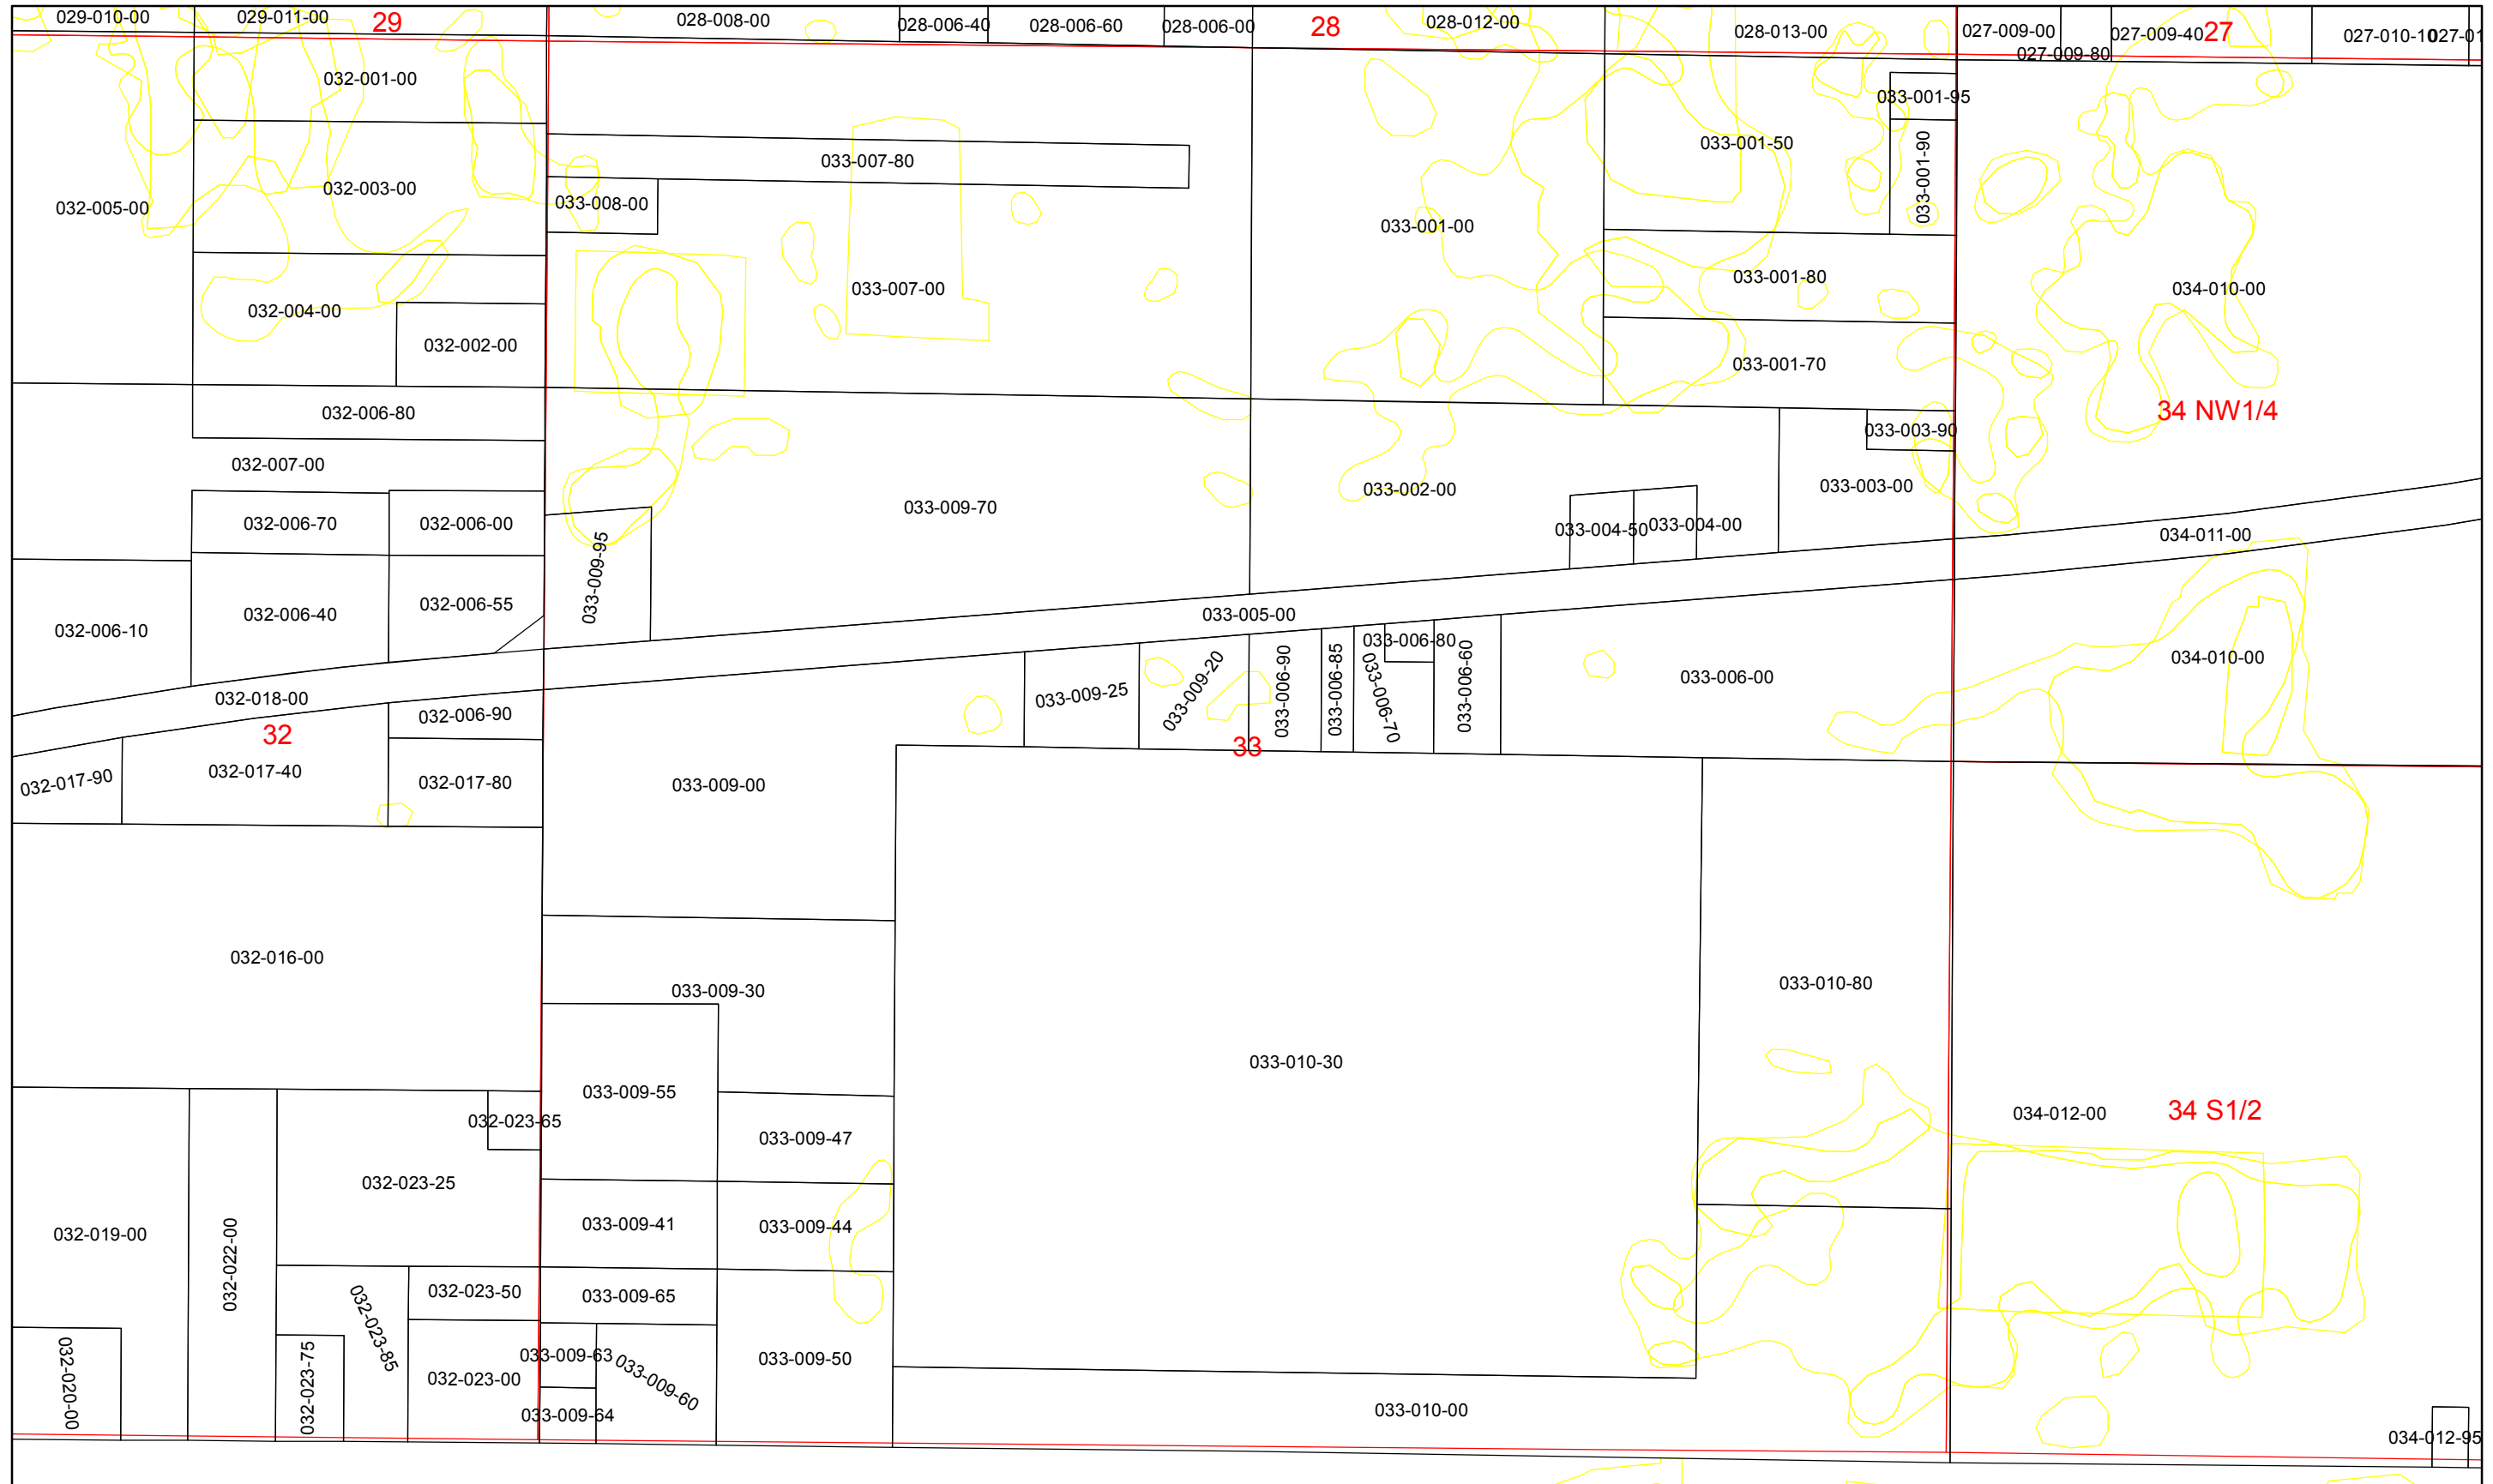

Lake Townshp Missauke County Tax Map

Section 33

Parcel Numbers