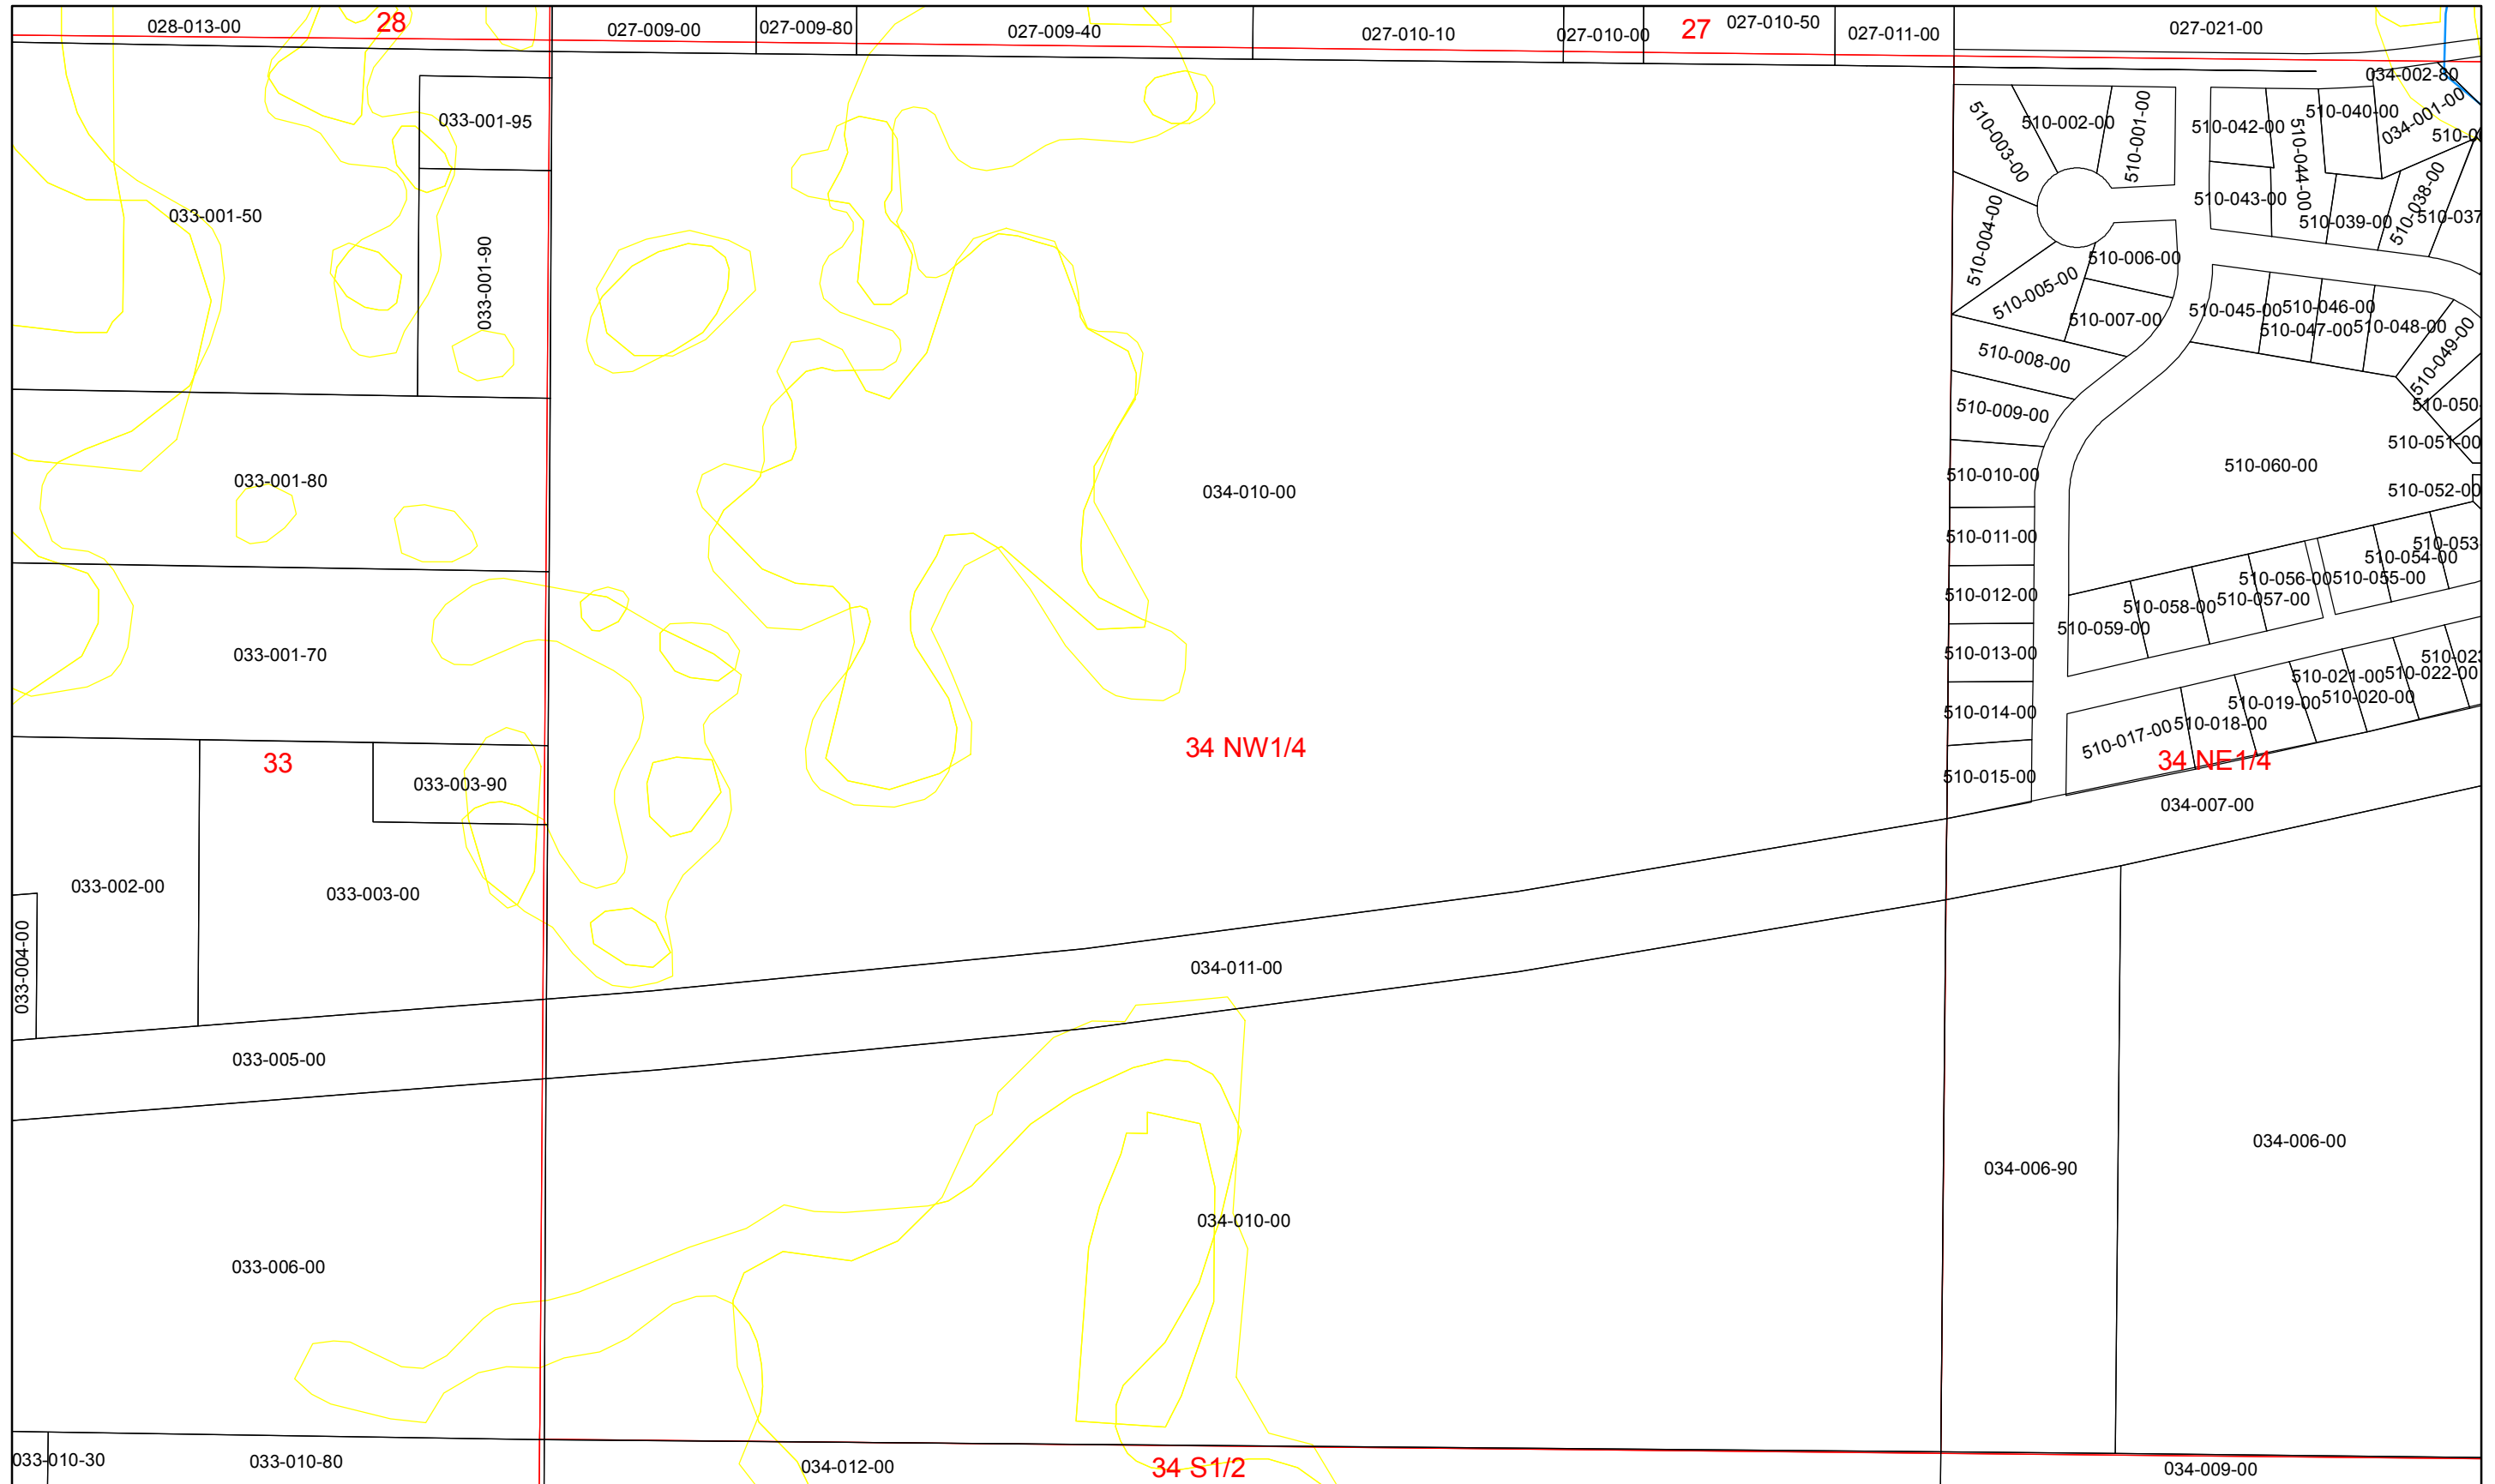

Lake Townhship Missaukee County Tax Map

Section 34 NW1/4

Date: 2/14/2011

Parcel Numbers