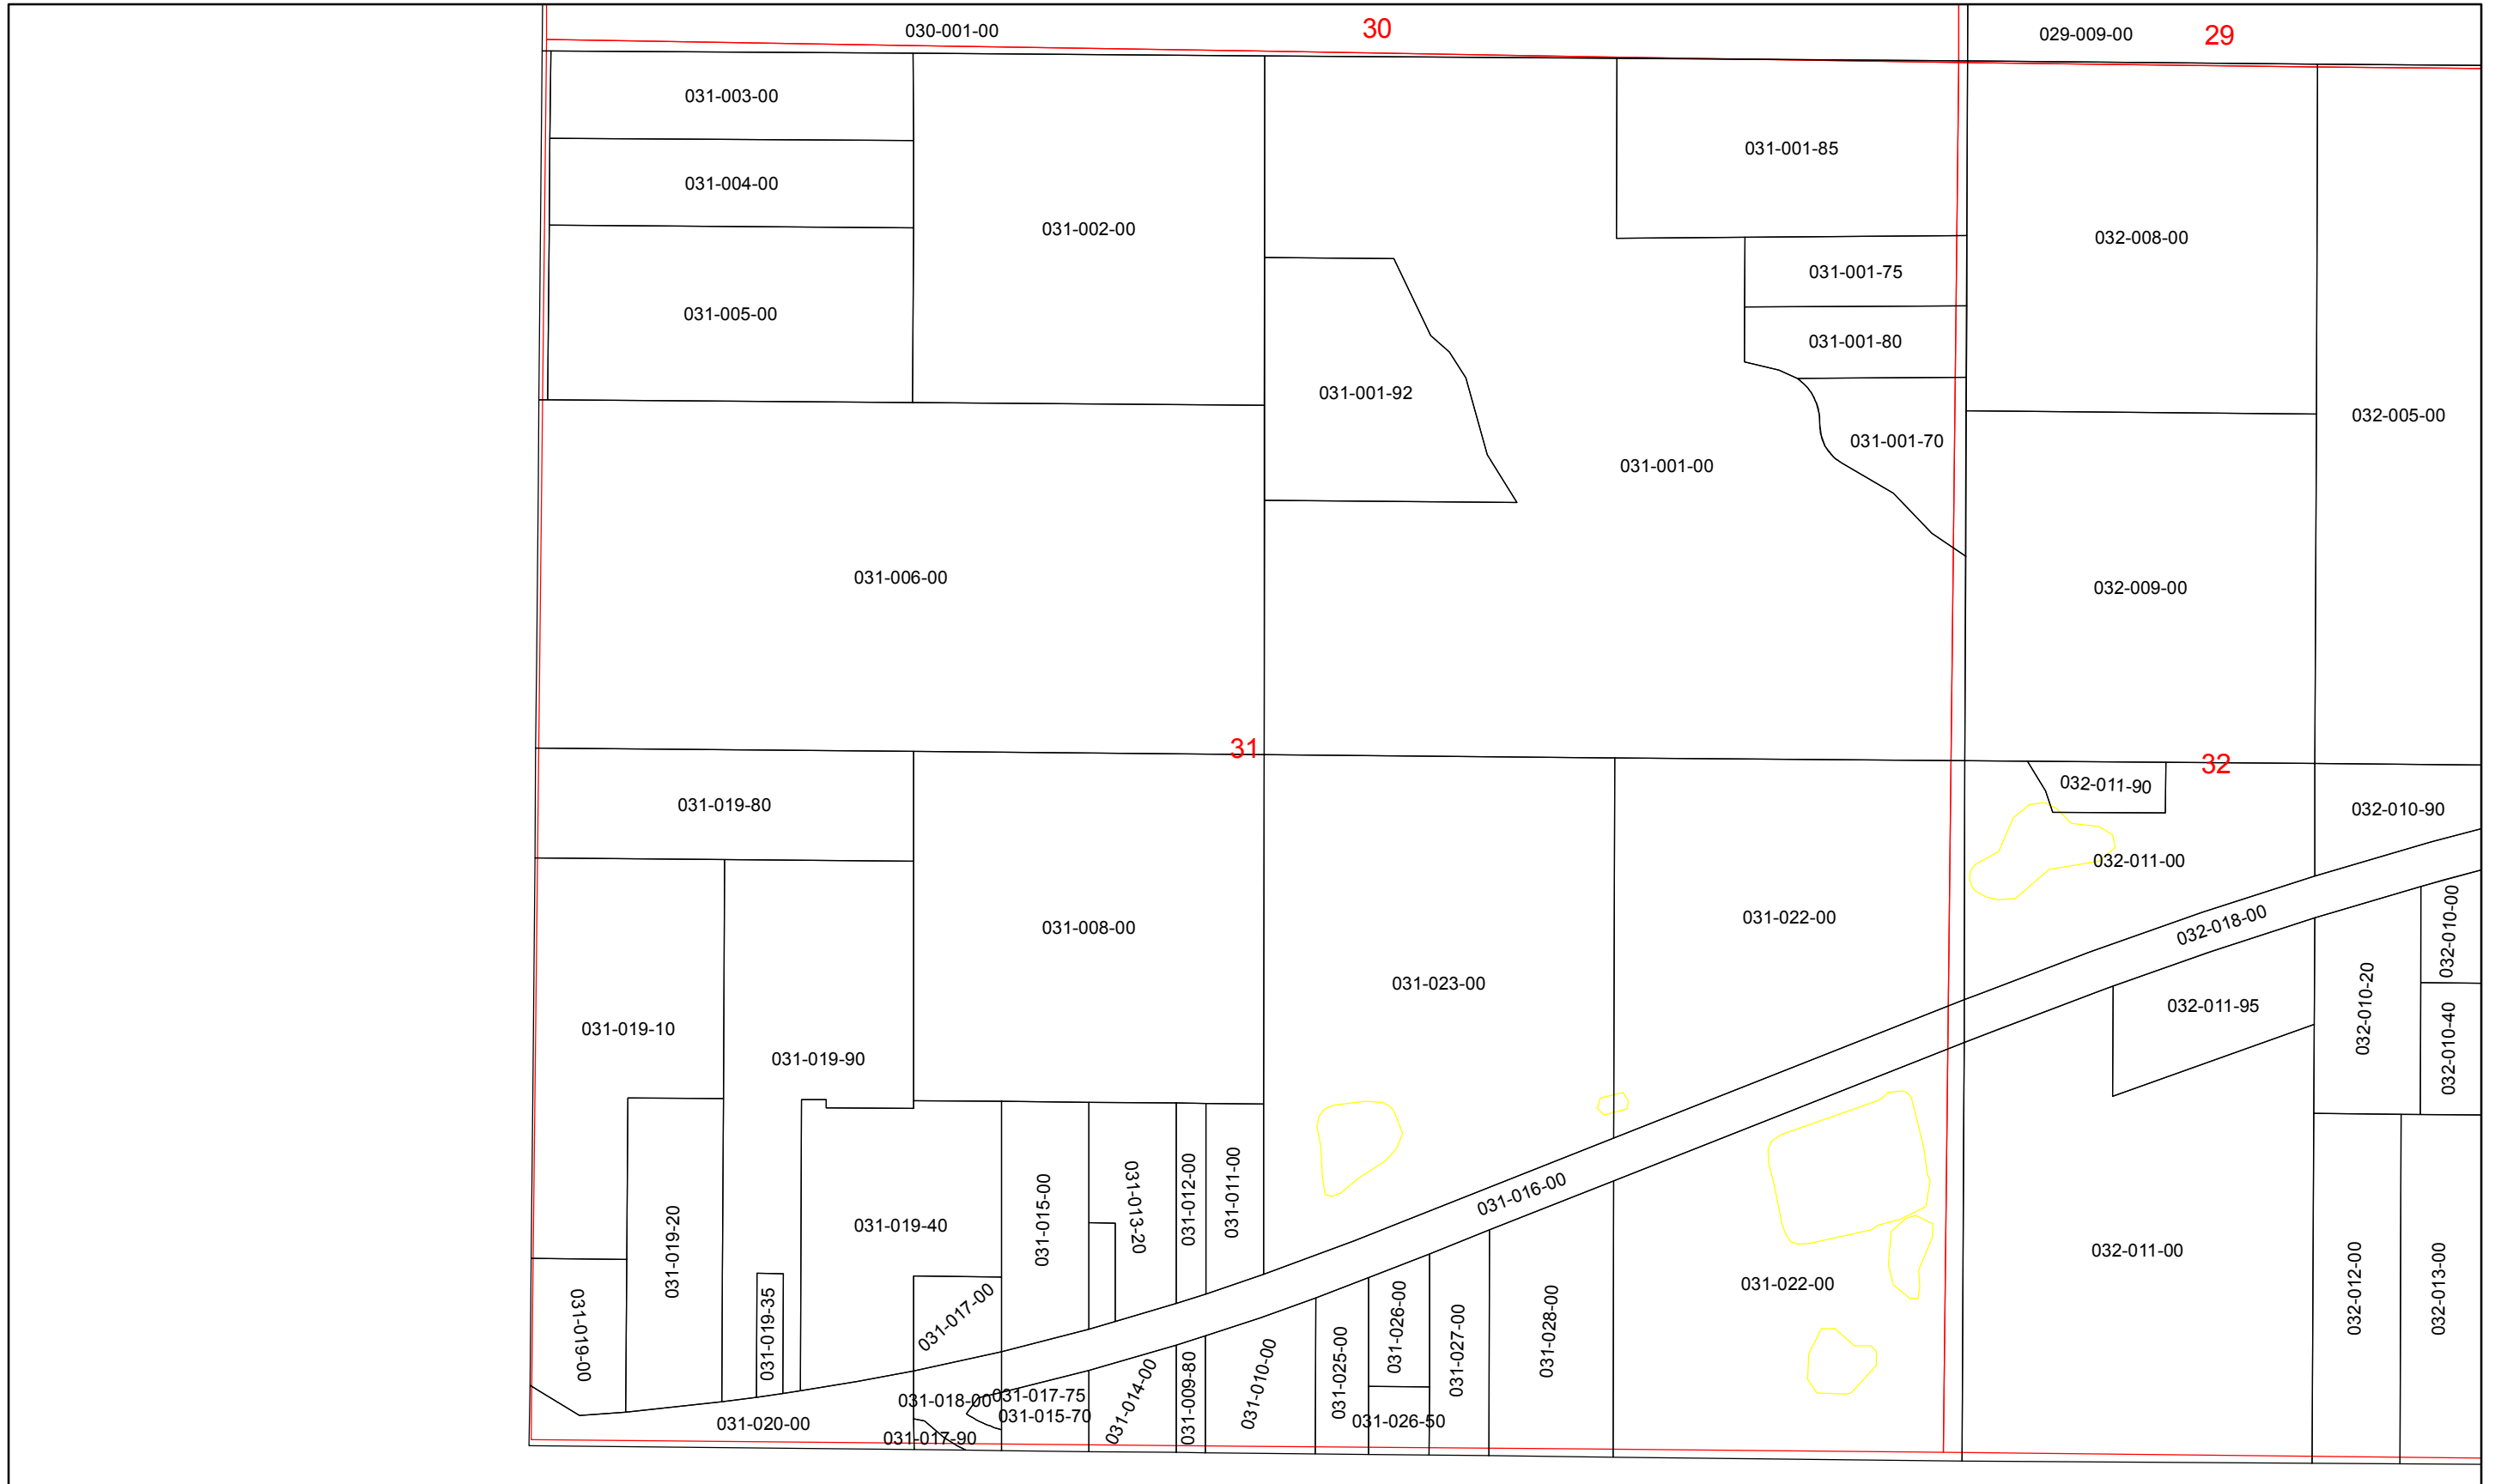

Lake Township Missaukee County Tax Map

Parcel Numbers

Section 31

Date: 2/14/2011