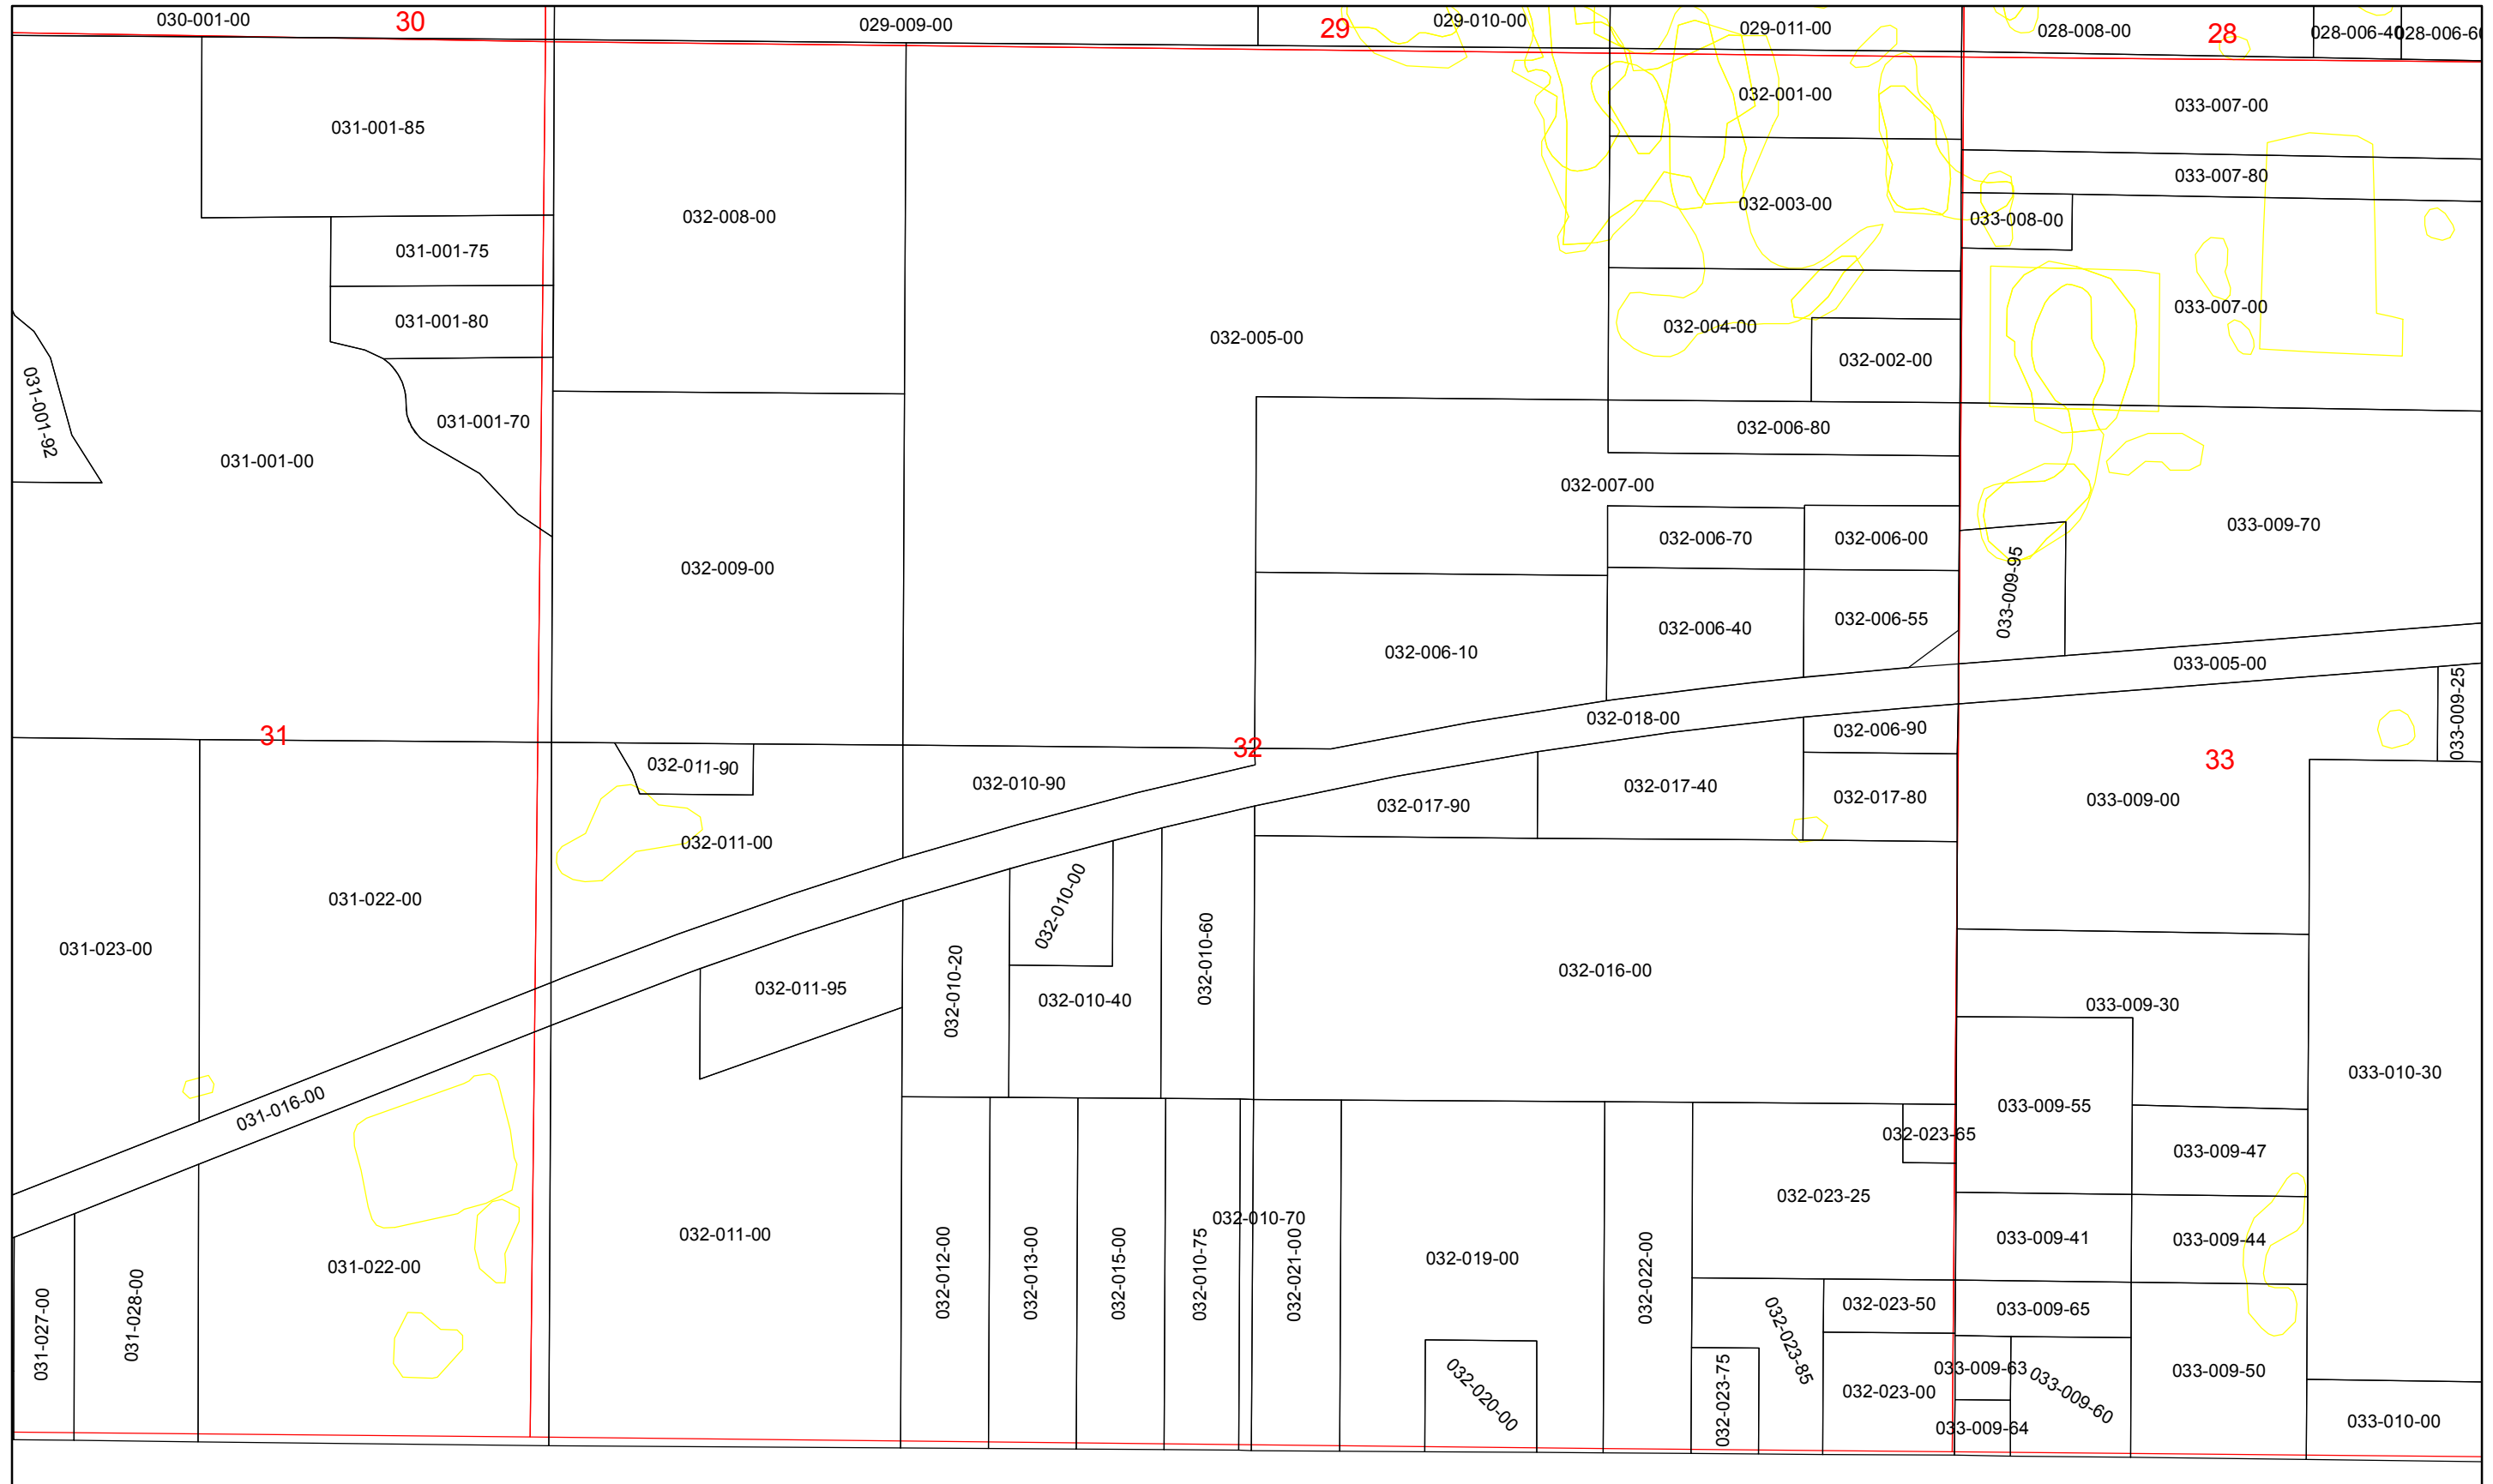

Lake Township Missaukee County Tax Map

Section 32

Date: 2/14/2011

Parcel Numbers