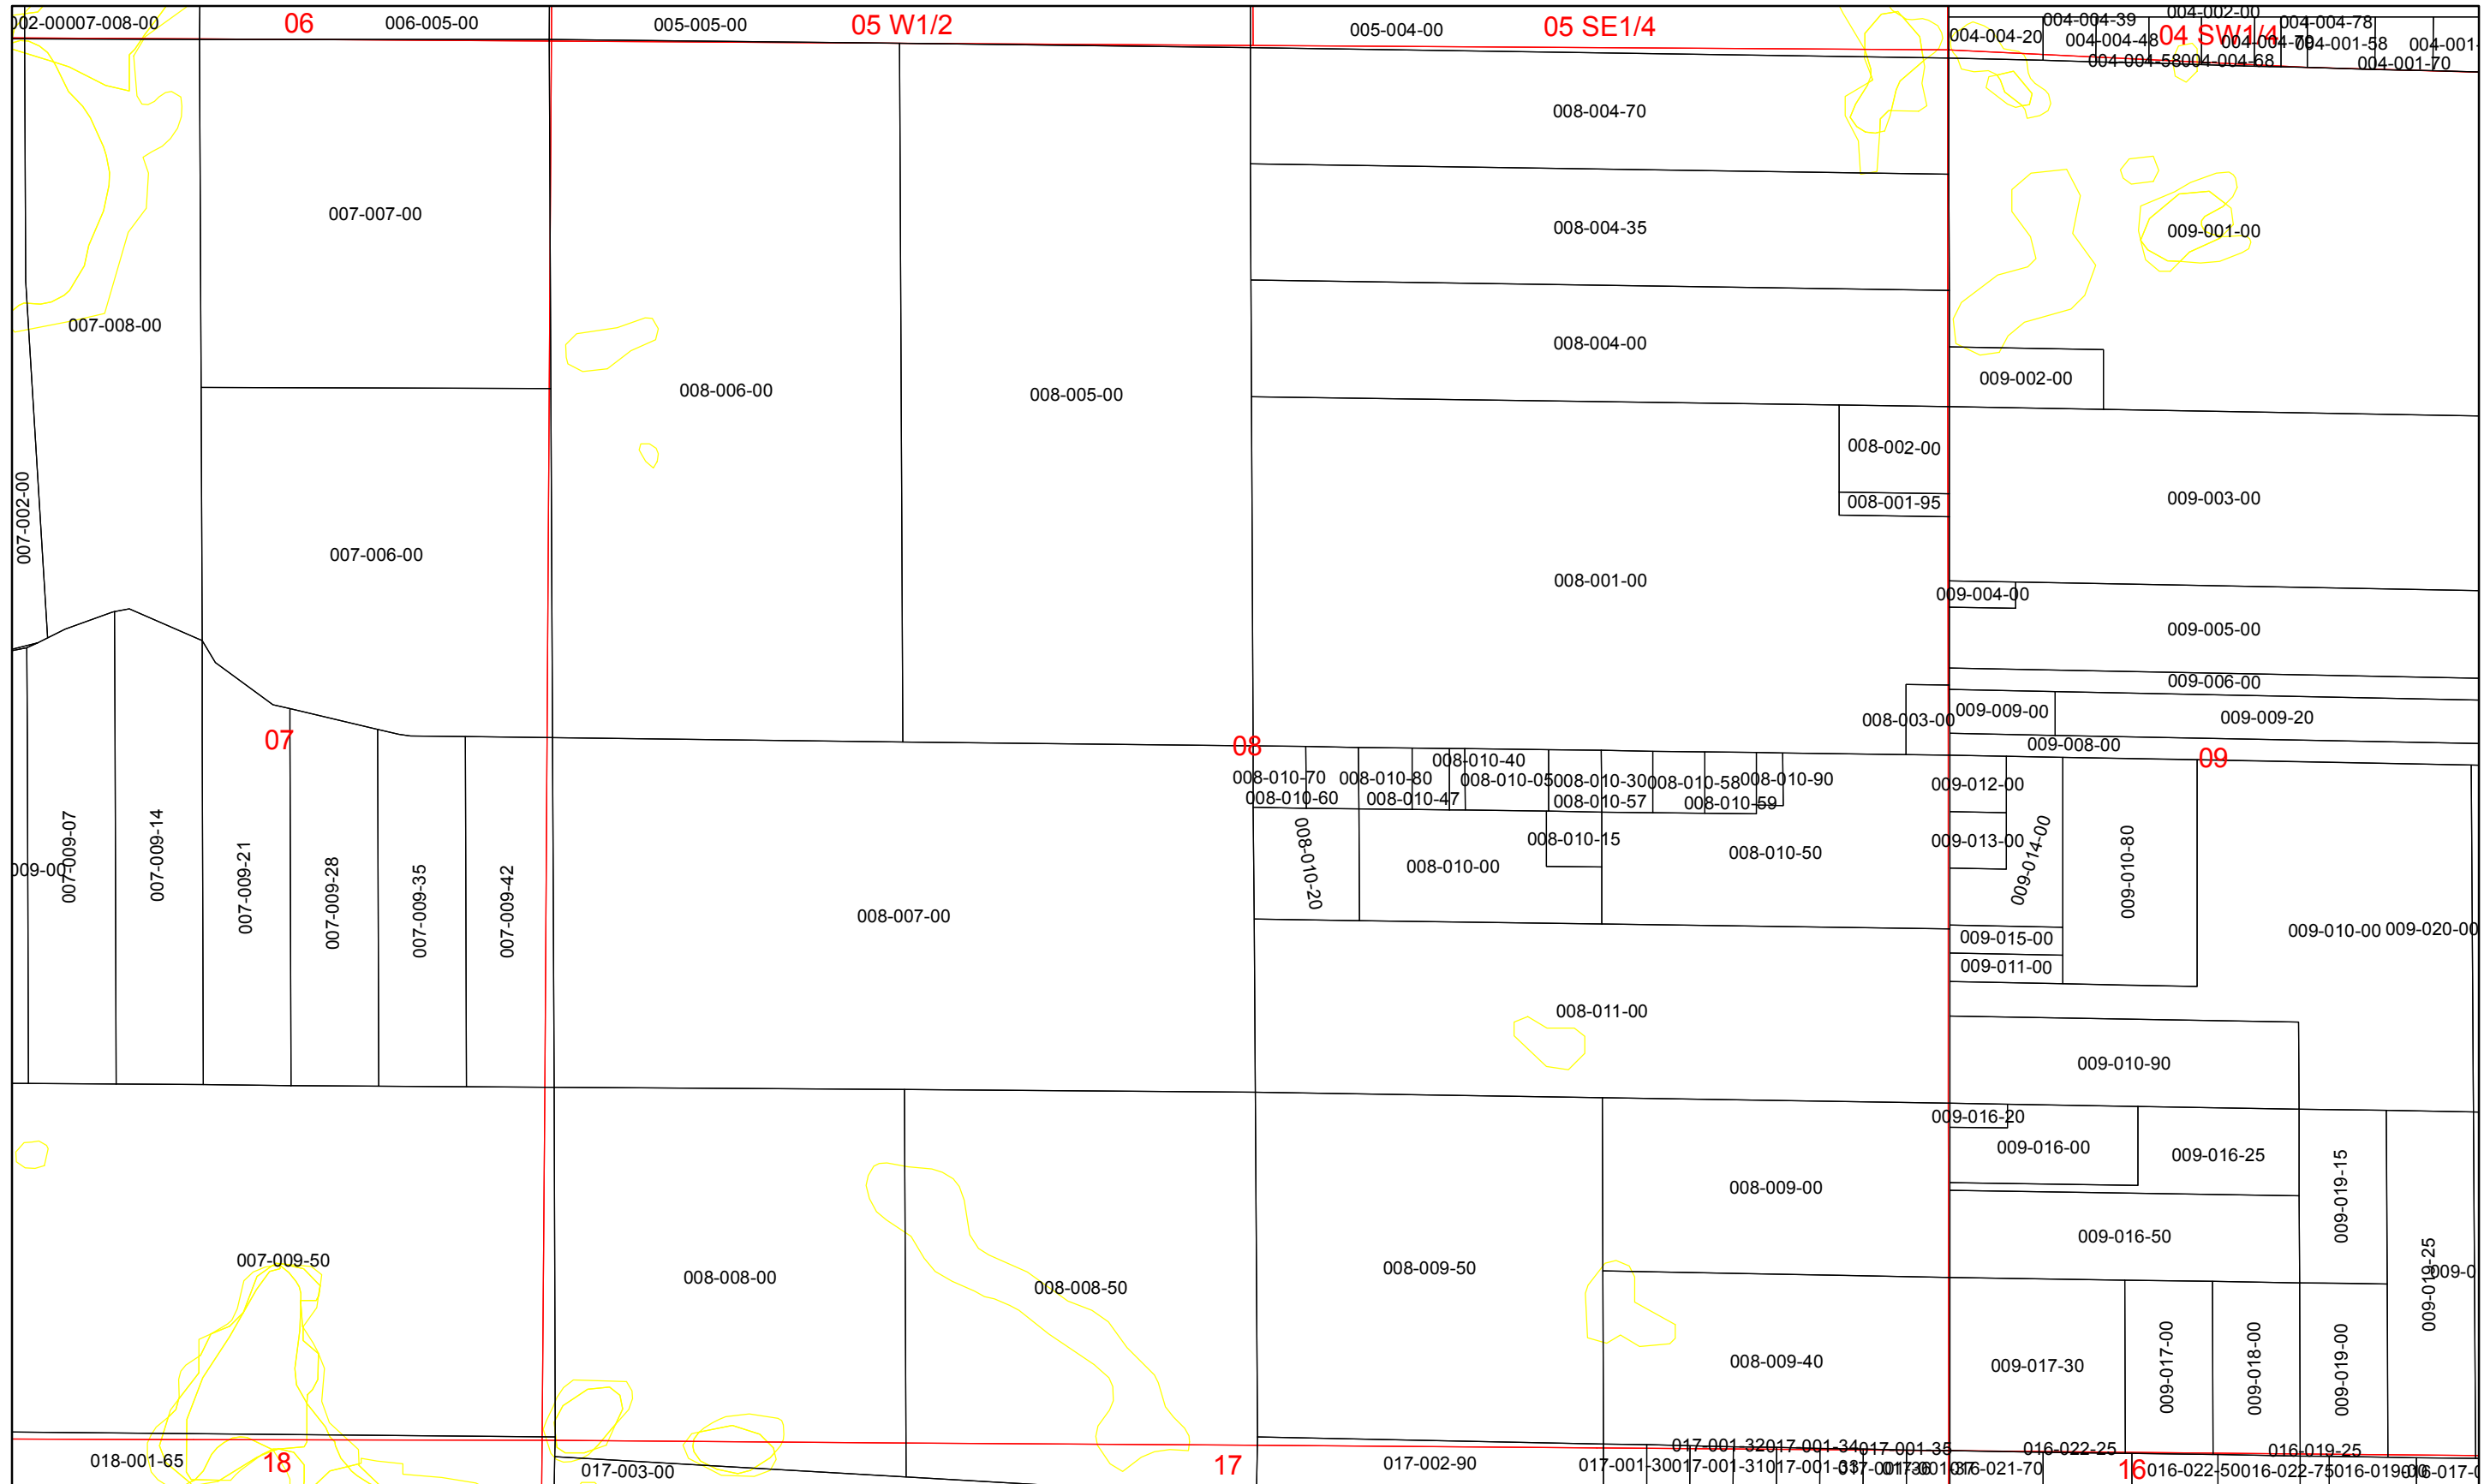

Lake Township Missaukee County Tax Map

Section 08

Date: 2/14/2011

Parcel Numbers