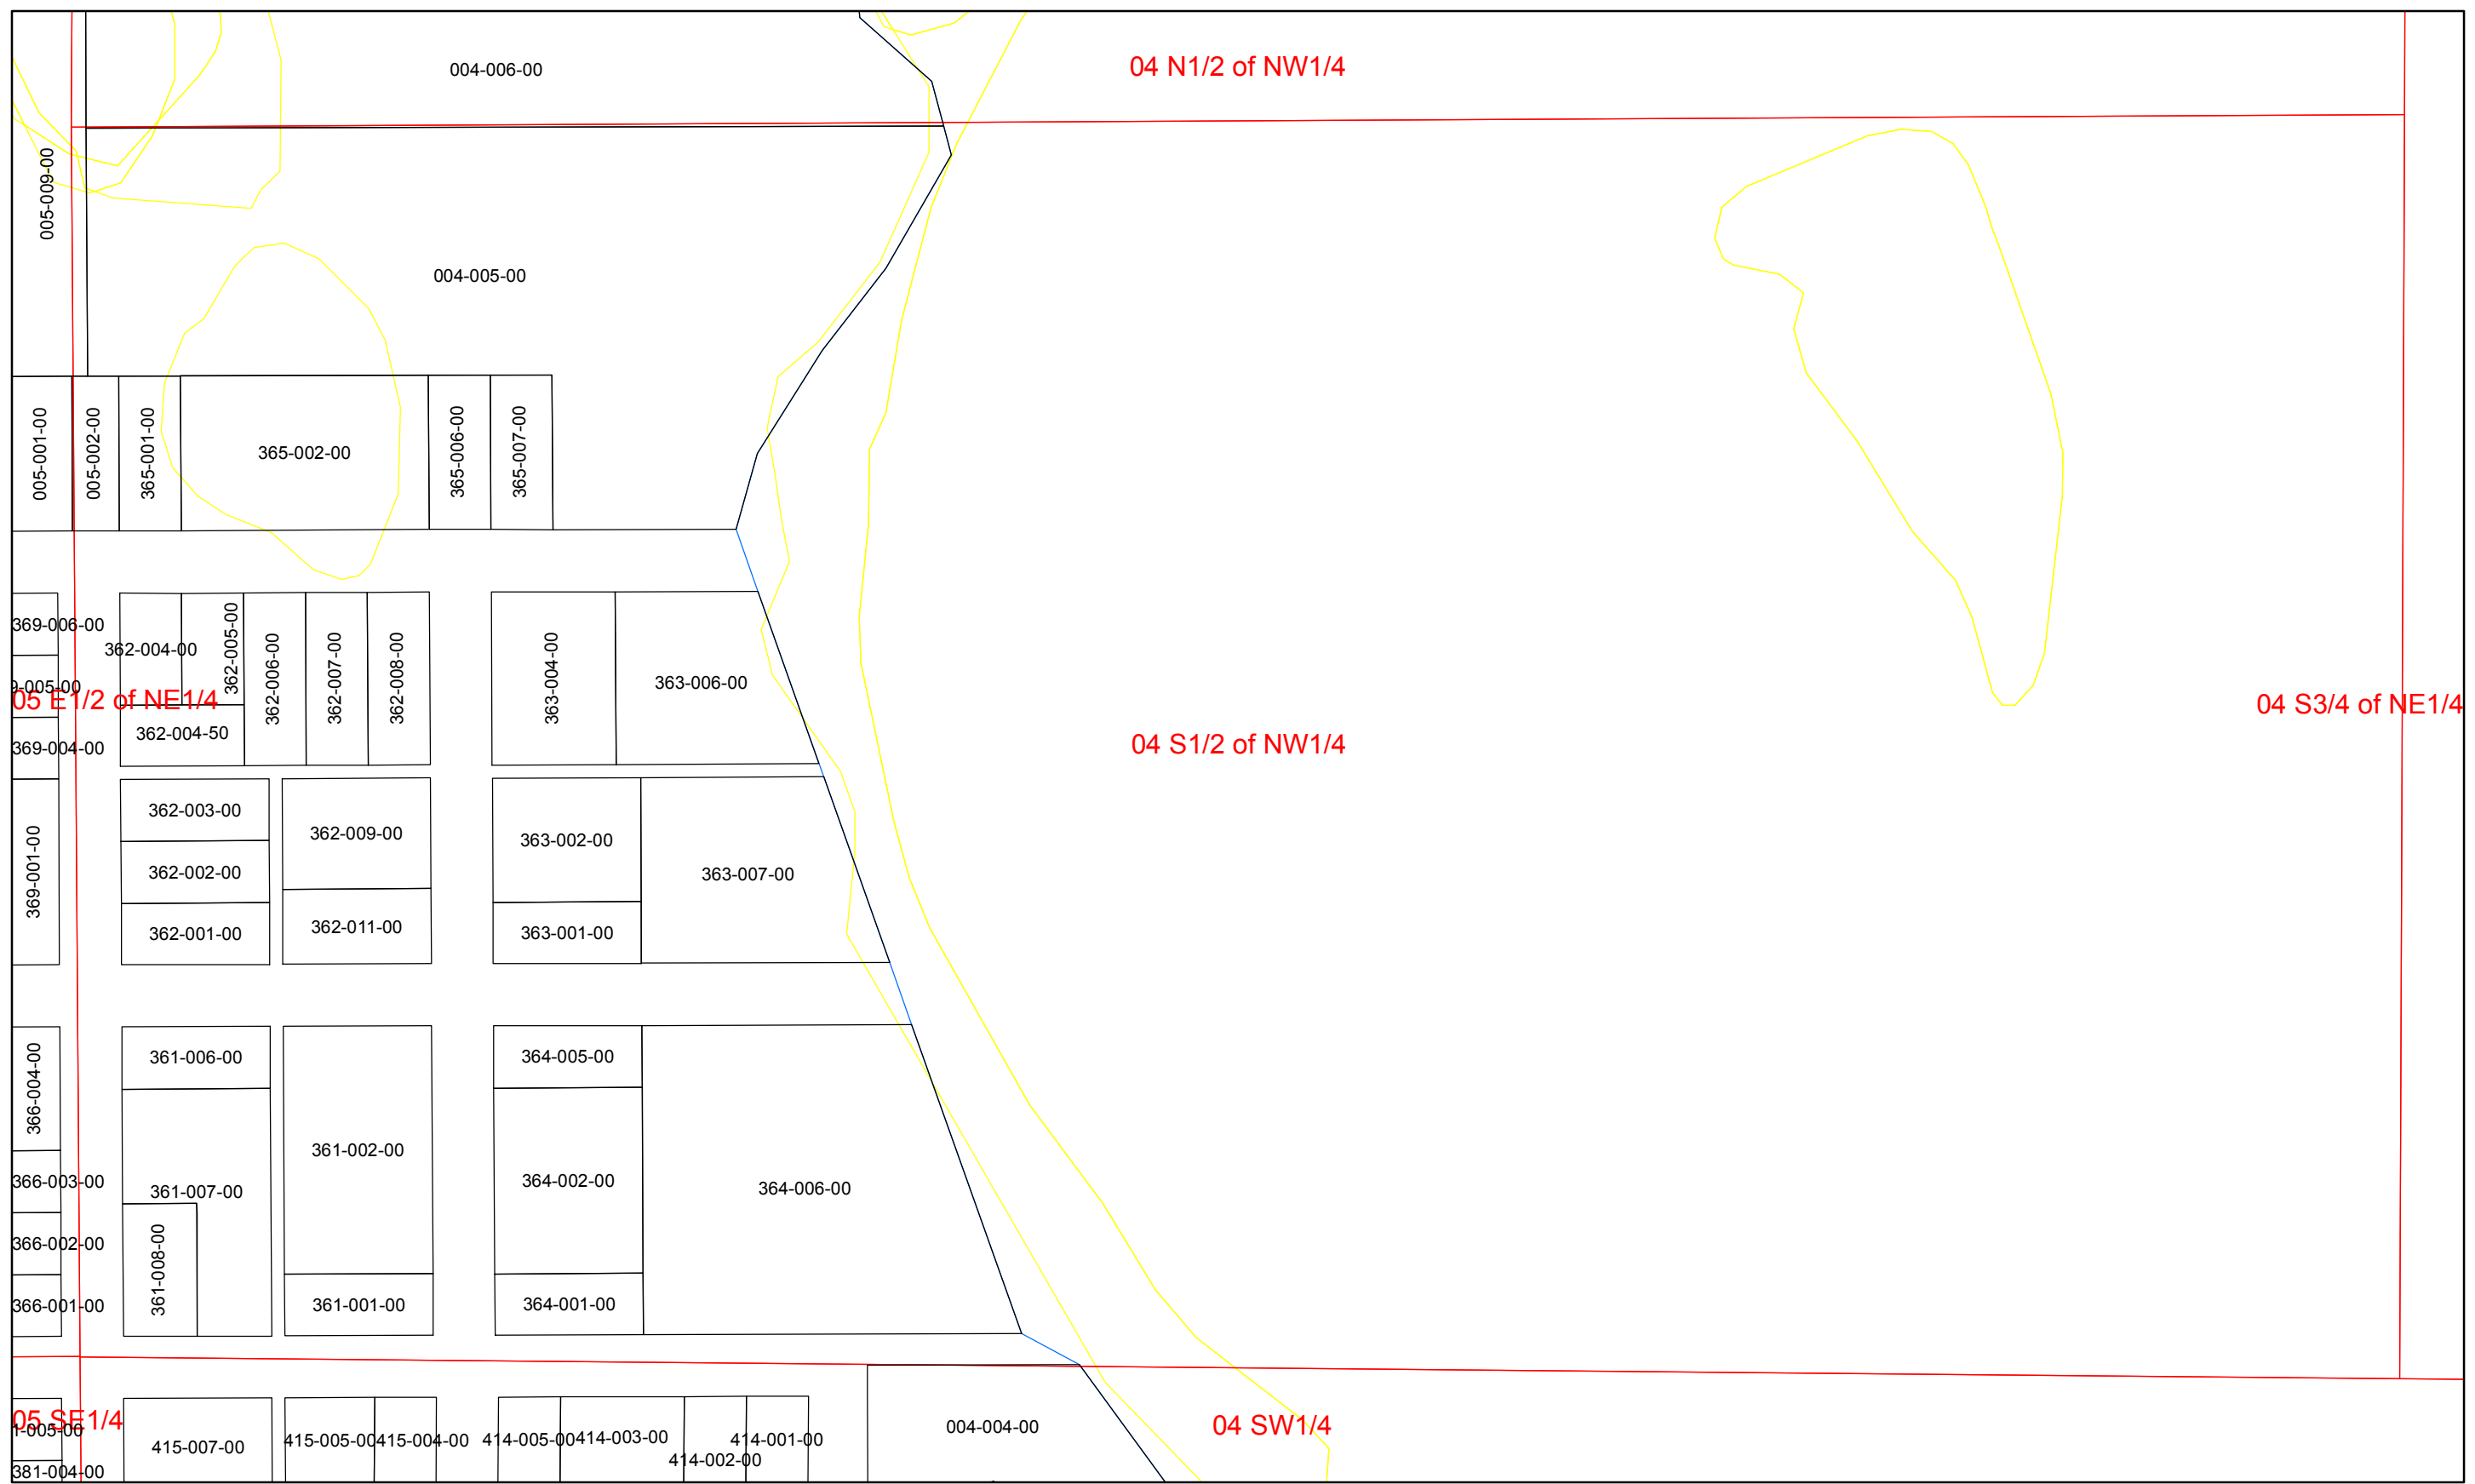

Lake Townshp Missauke County Tax Map

Section 04 S1/2 of NW1/4

Date: 2/14/2011

Parcel Numbers