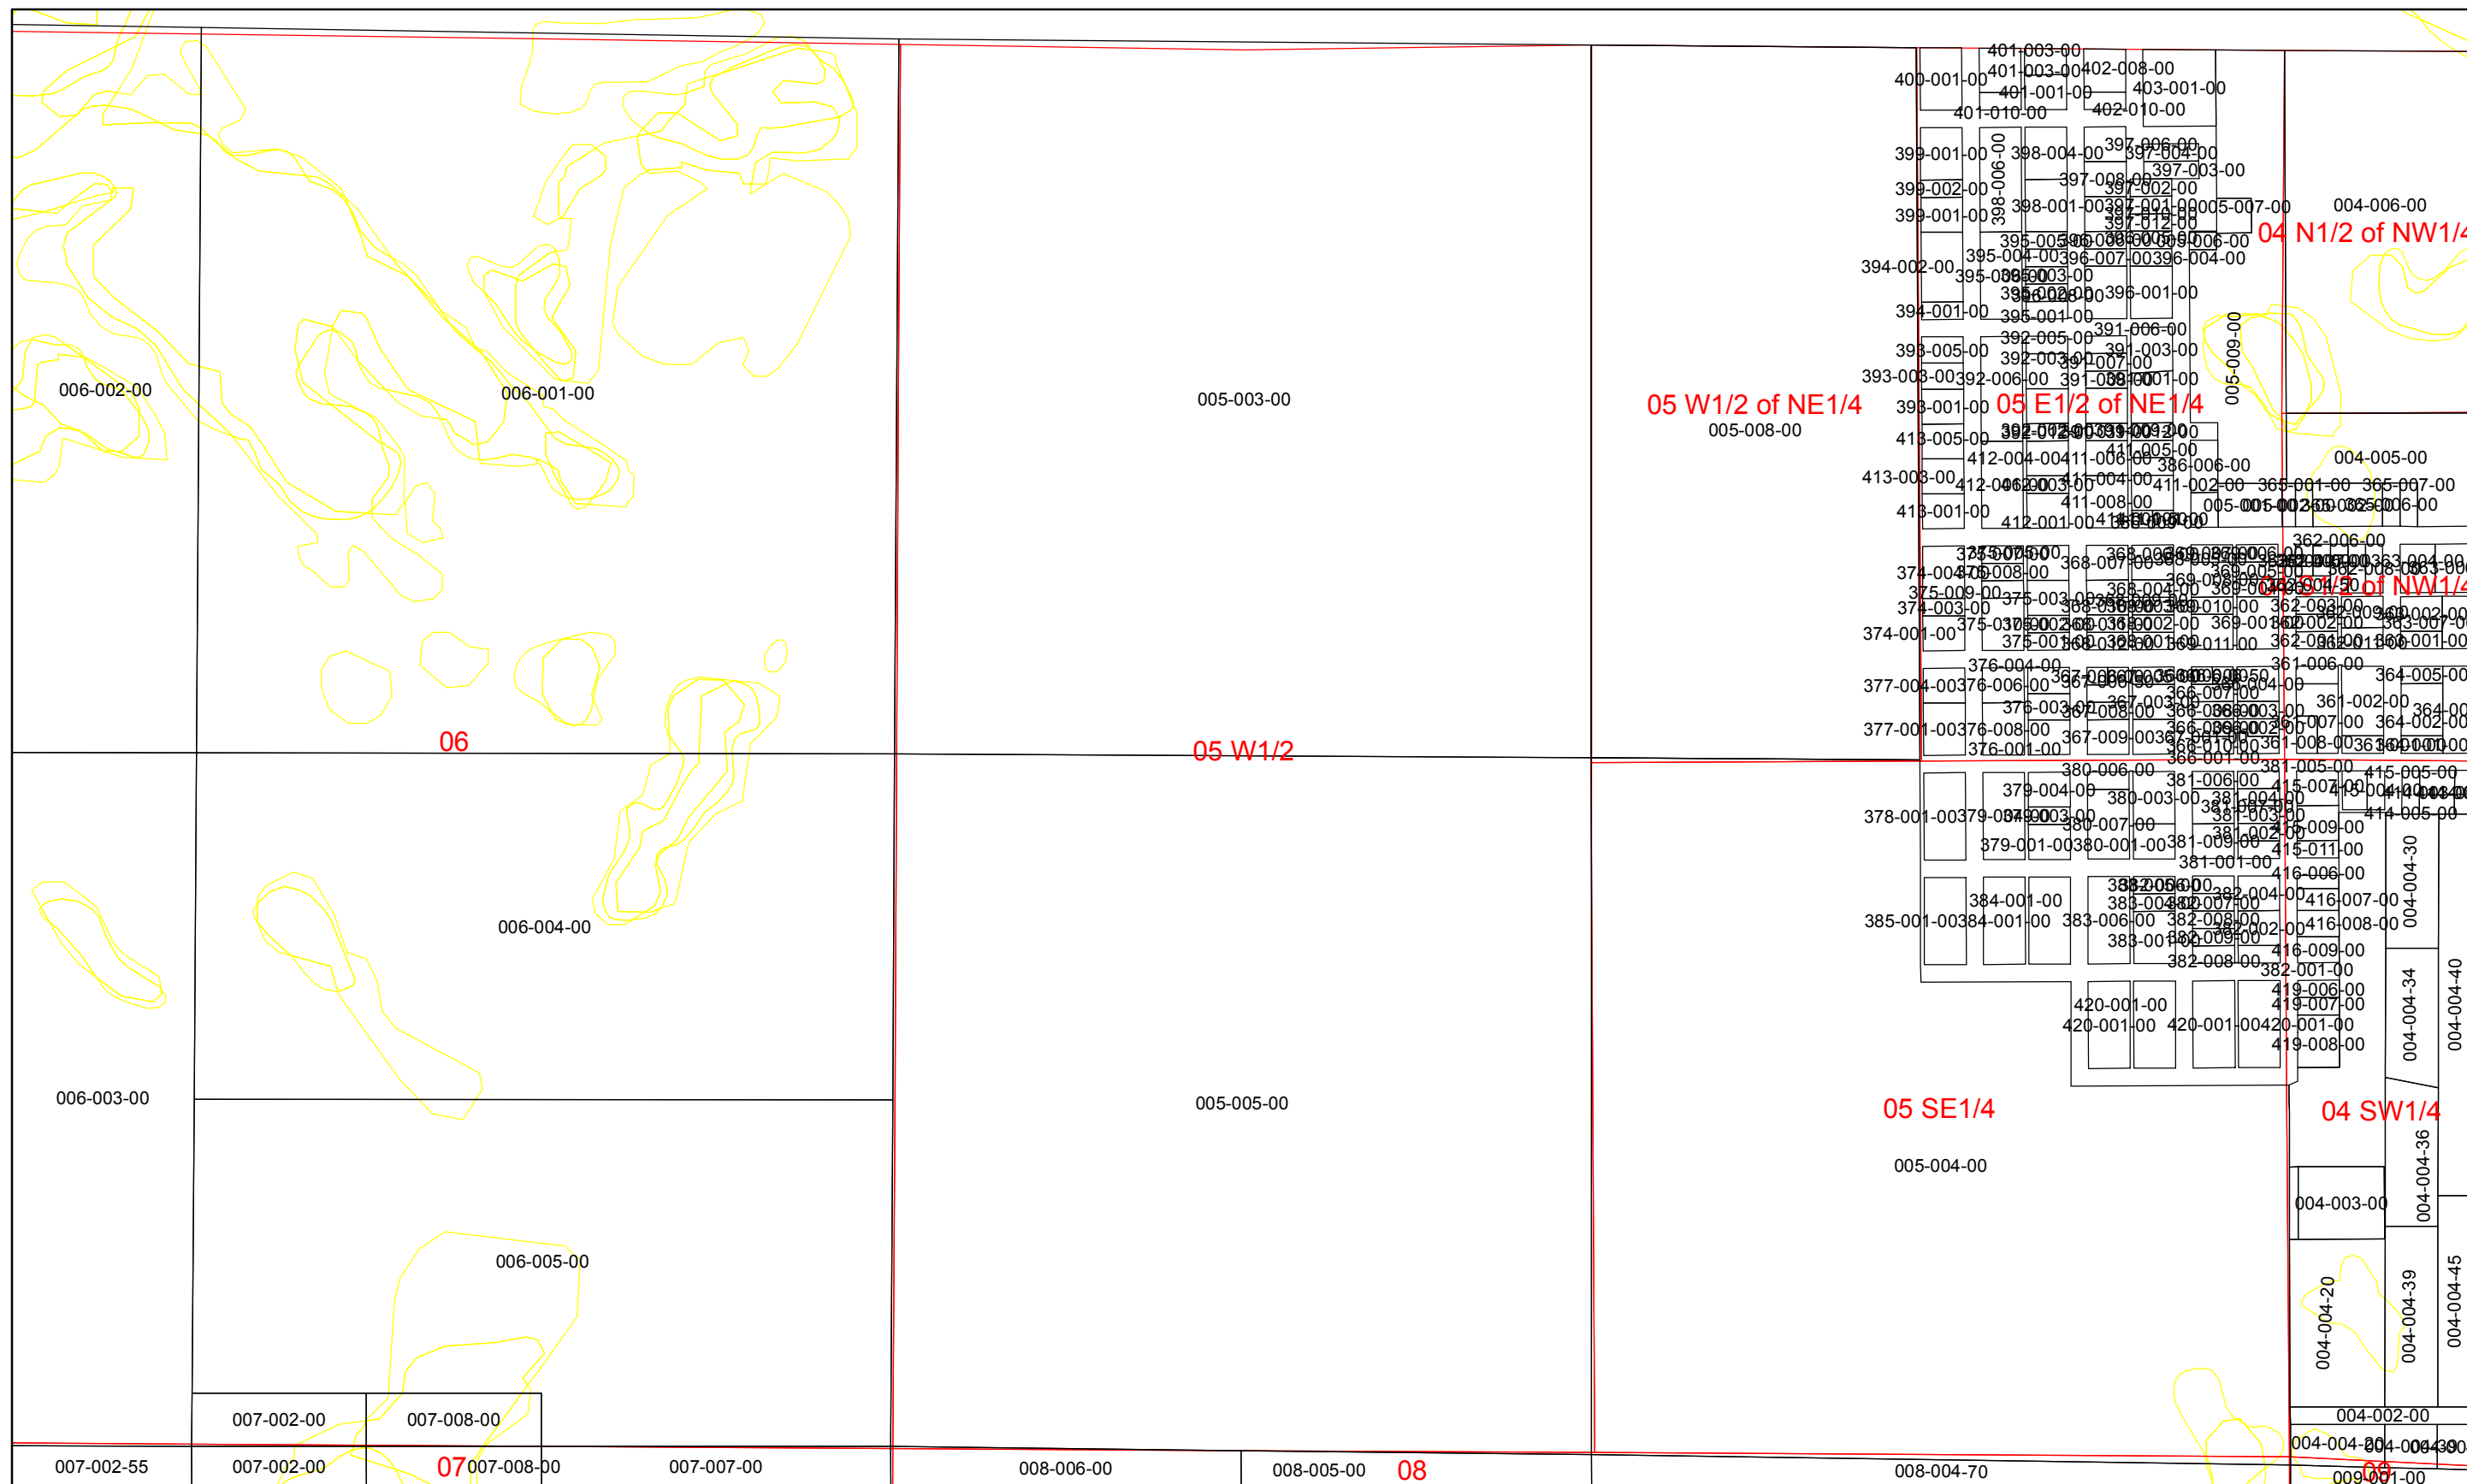

Section 05 SE1/4

Date: 2/14/2011

Parcel Numbers

Lake Townhship Missaukee County Tax Map

Section 05 W1/2

Parcel Numbers

Lake Townshp Missauke County Tax Map

Section 06