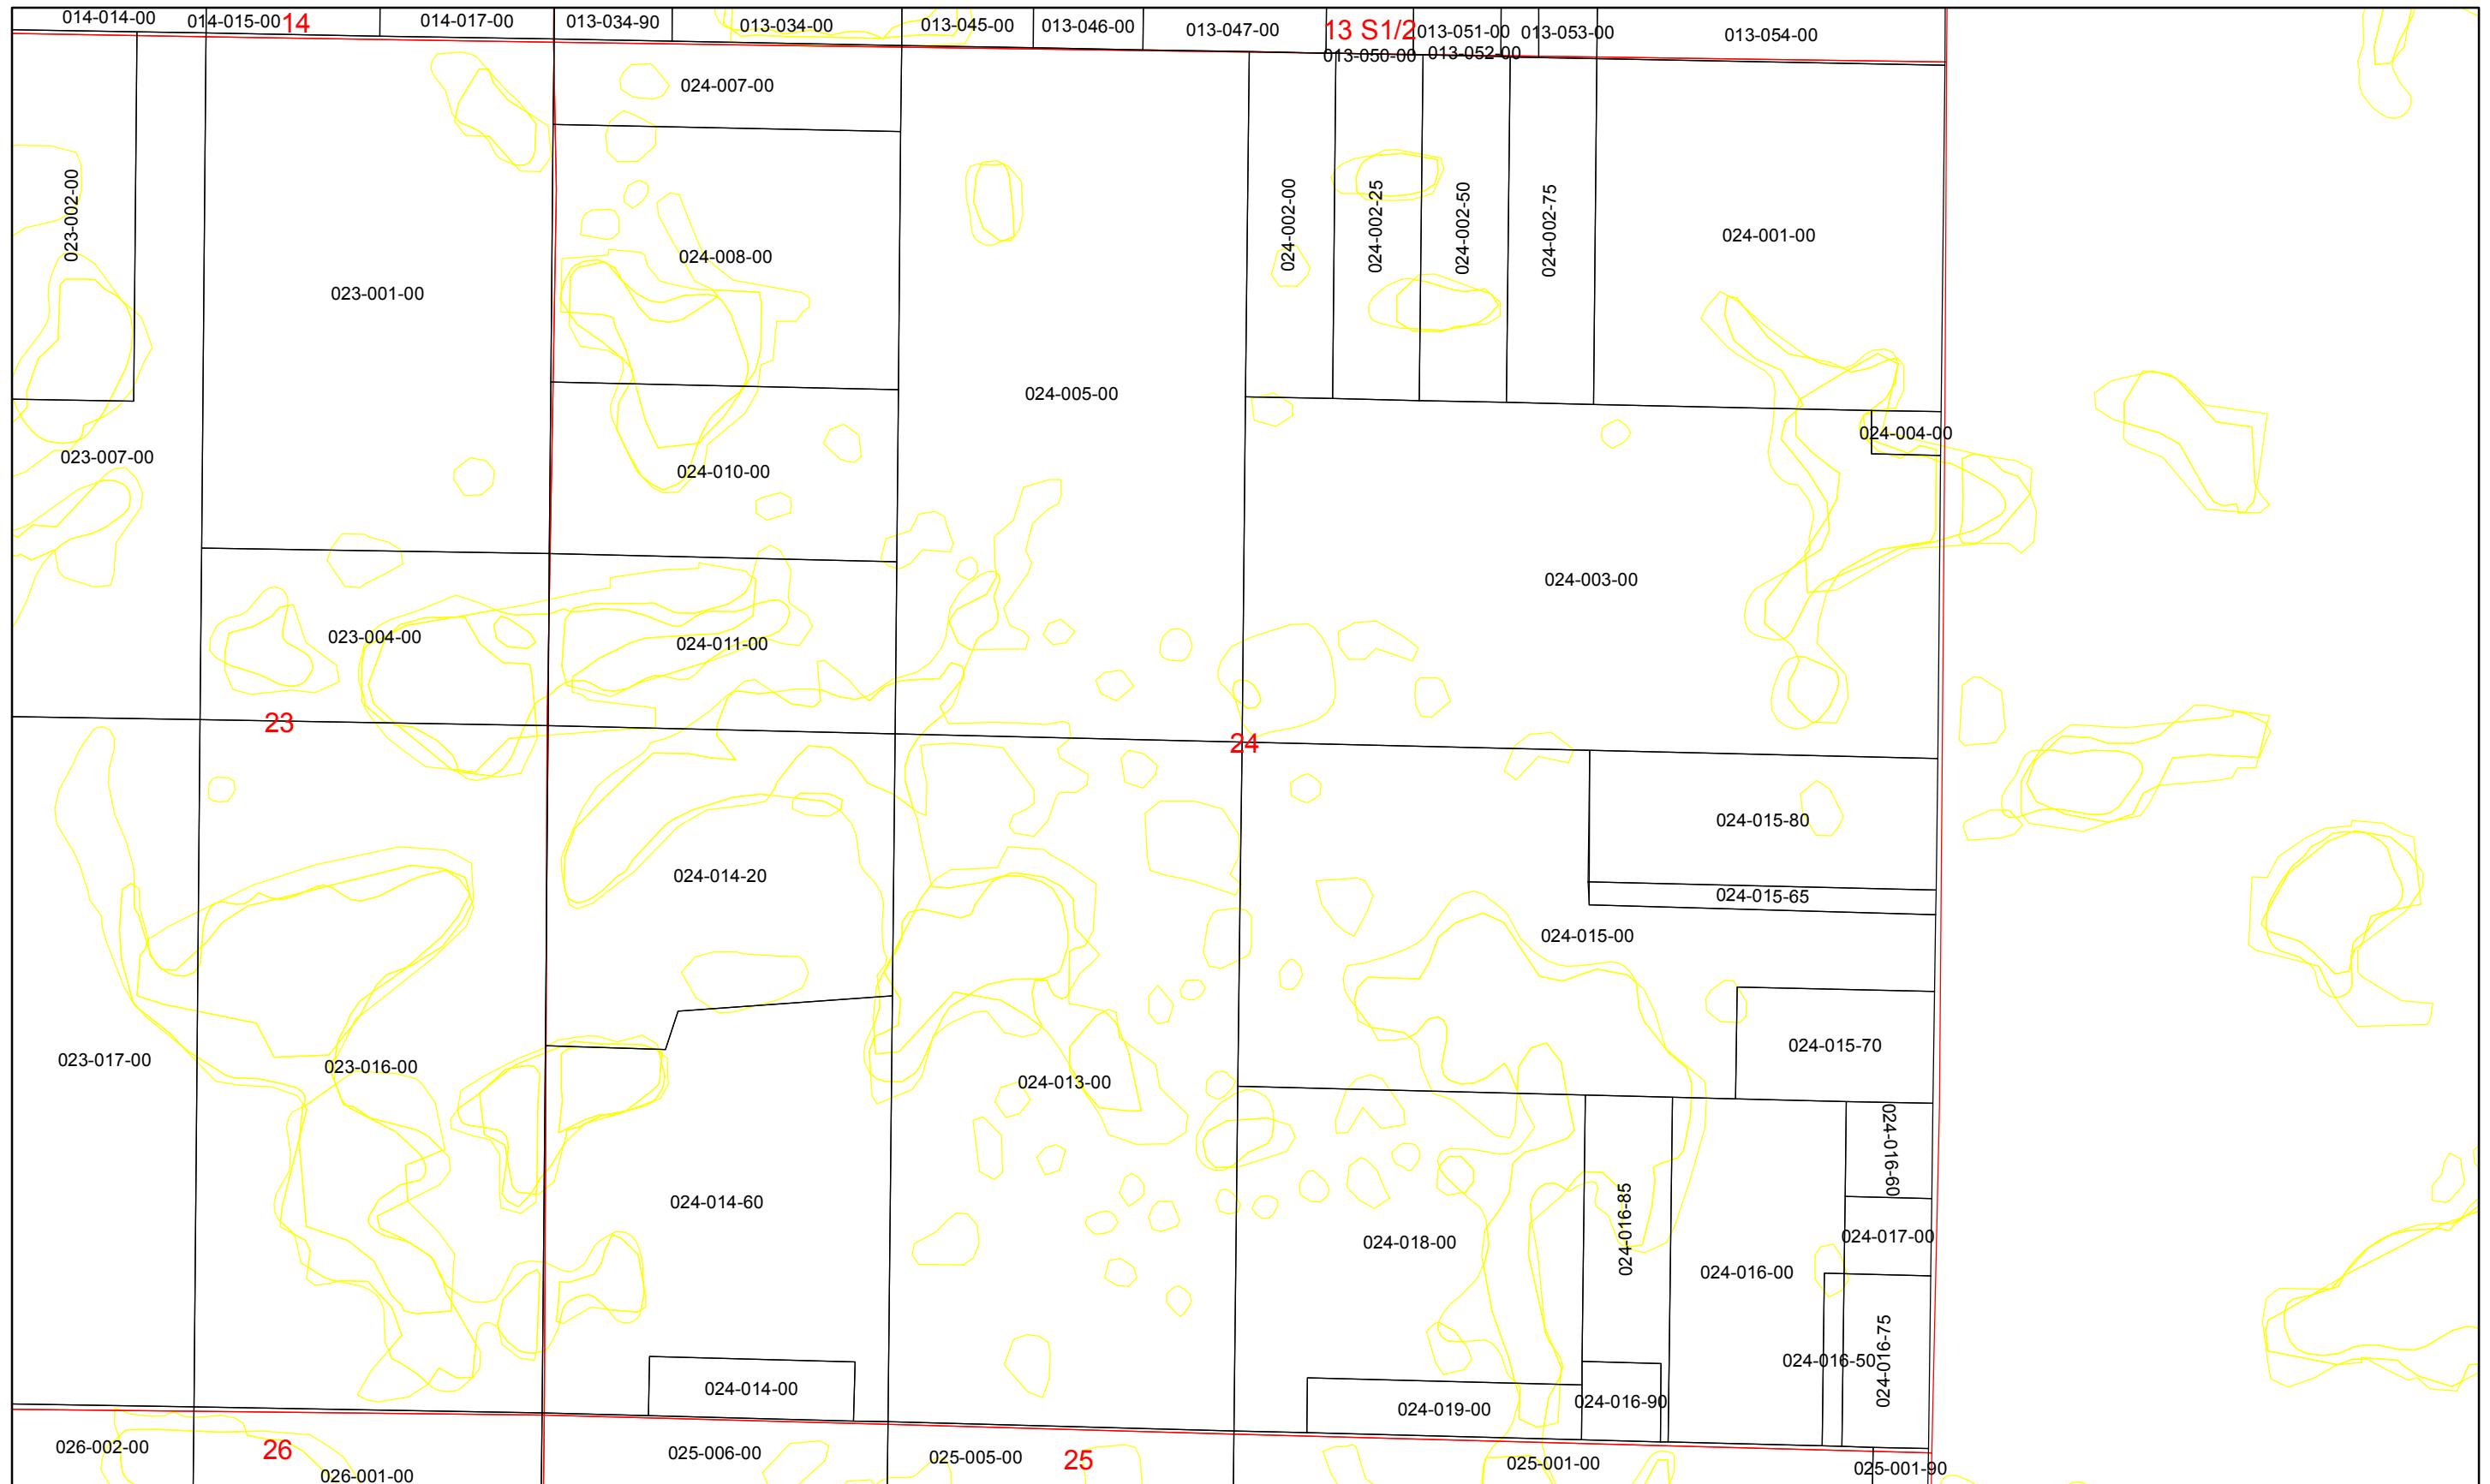

Lake Townhship Missaukee County Tax Map

Section 24

Date: 2/14/2011

Parcel Numbers