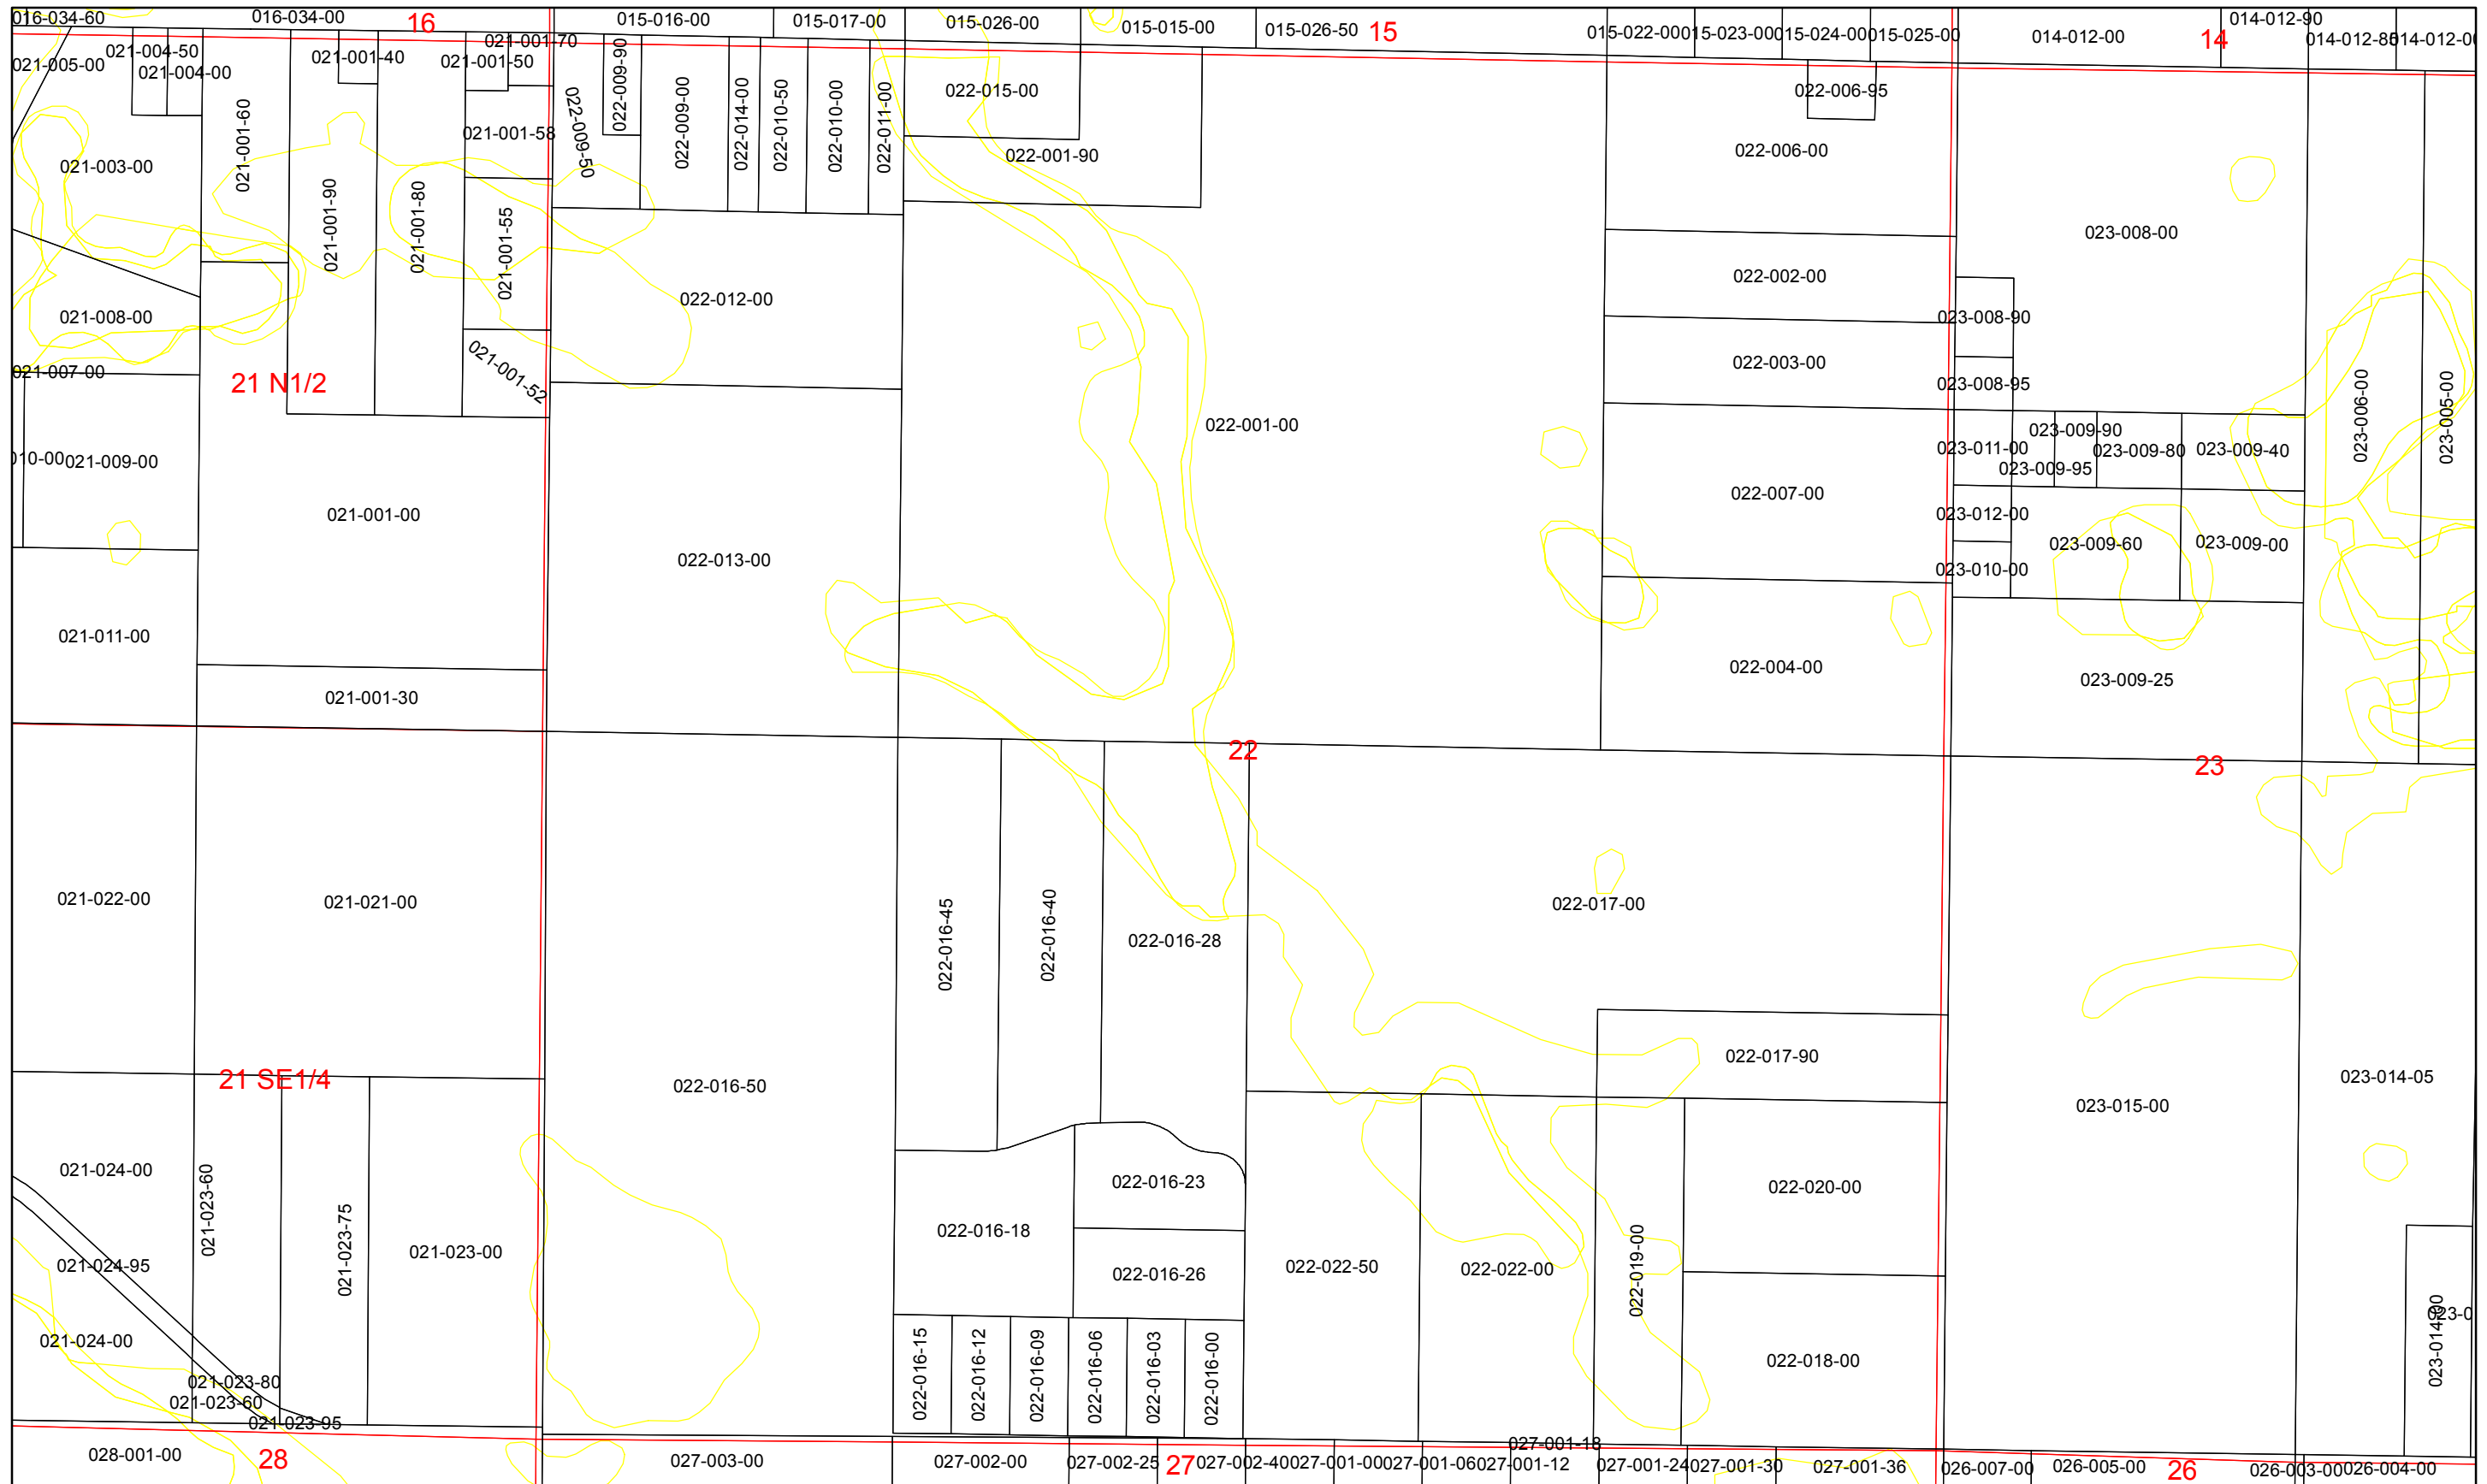

Lake Township Missaukee County Tax Map

Section 22

Date: 2/14/2011

Parcel Numbers