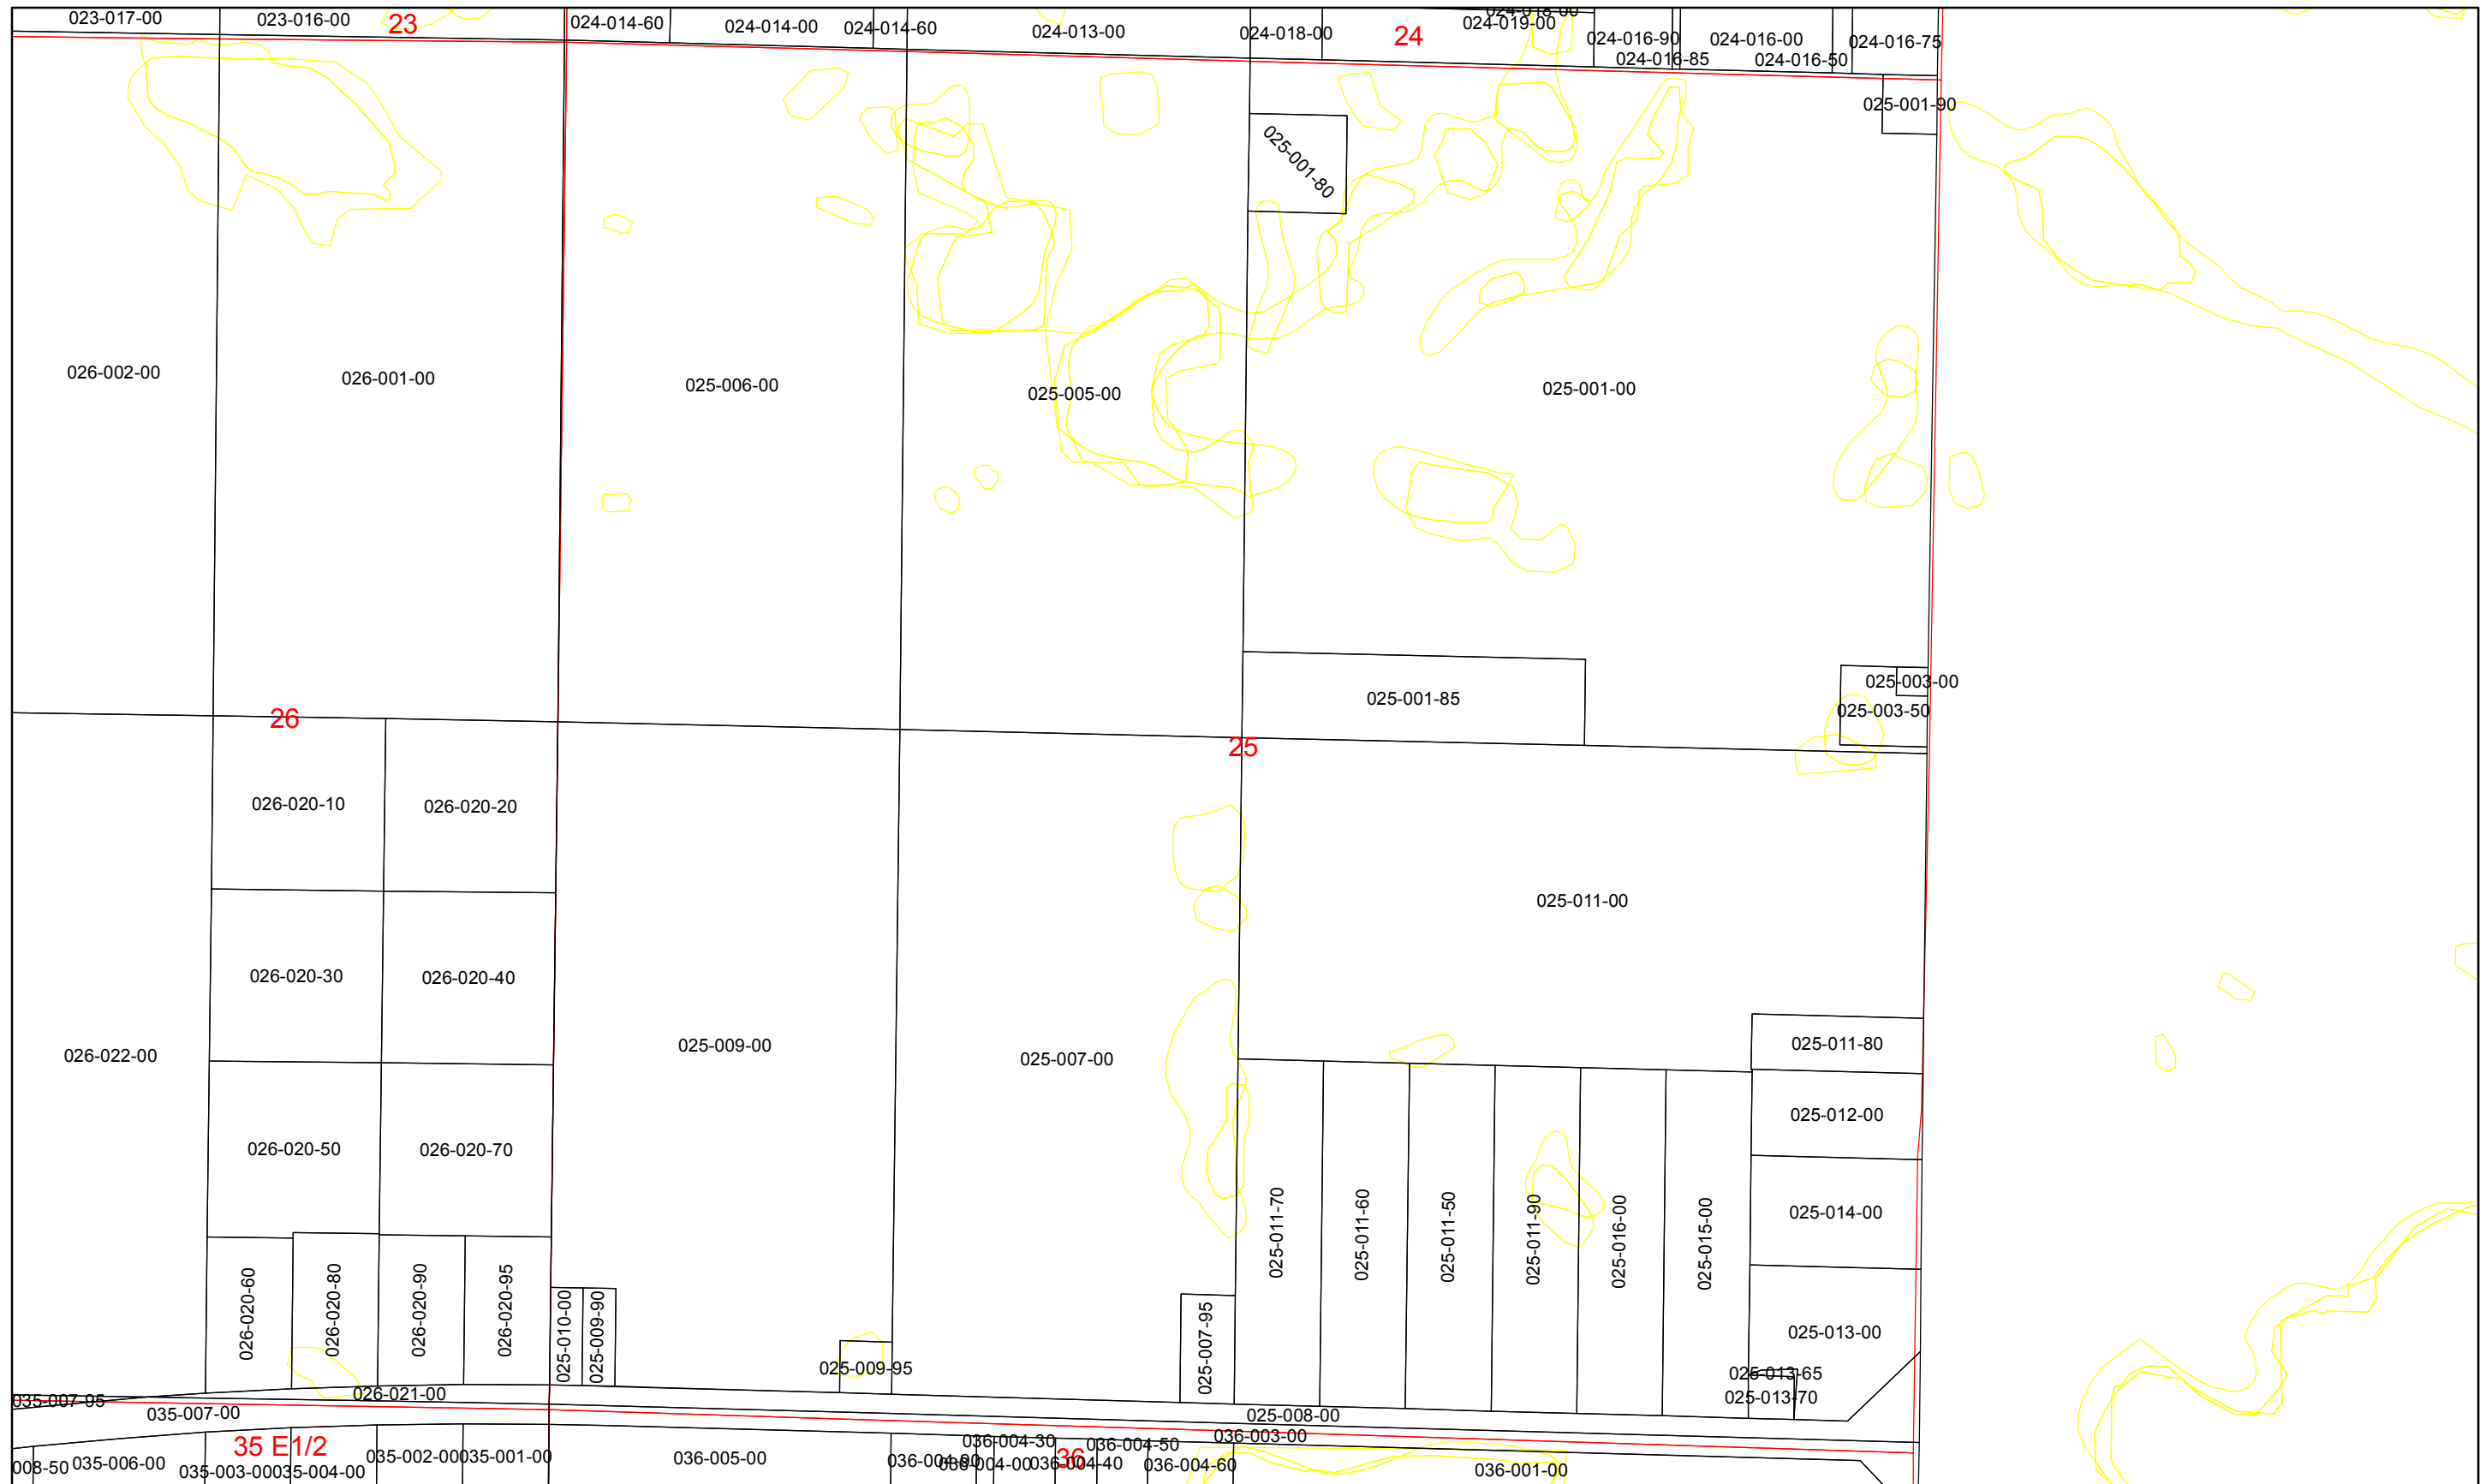

Lake Township Missaukee County Tax Map

Section 25

Parcel Numbers