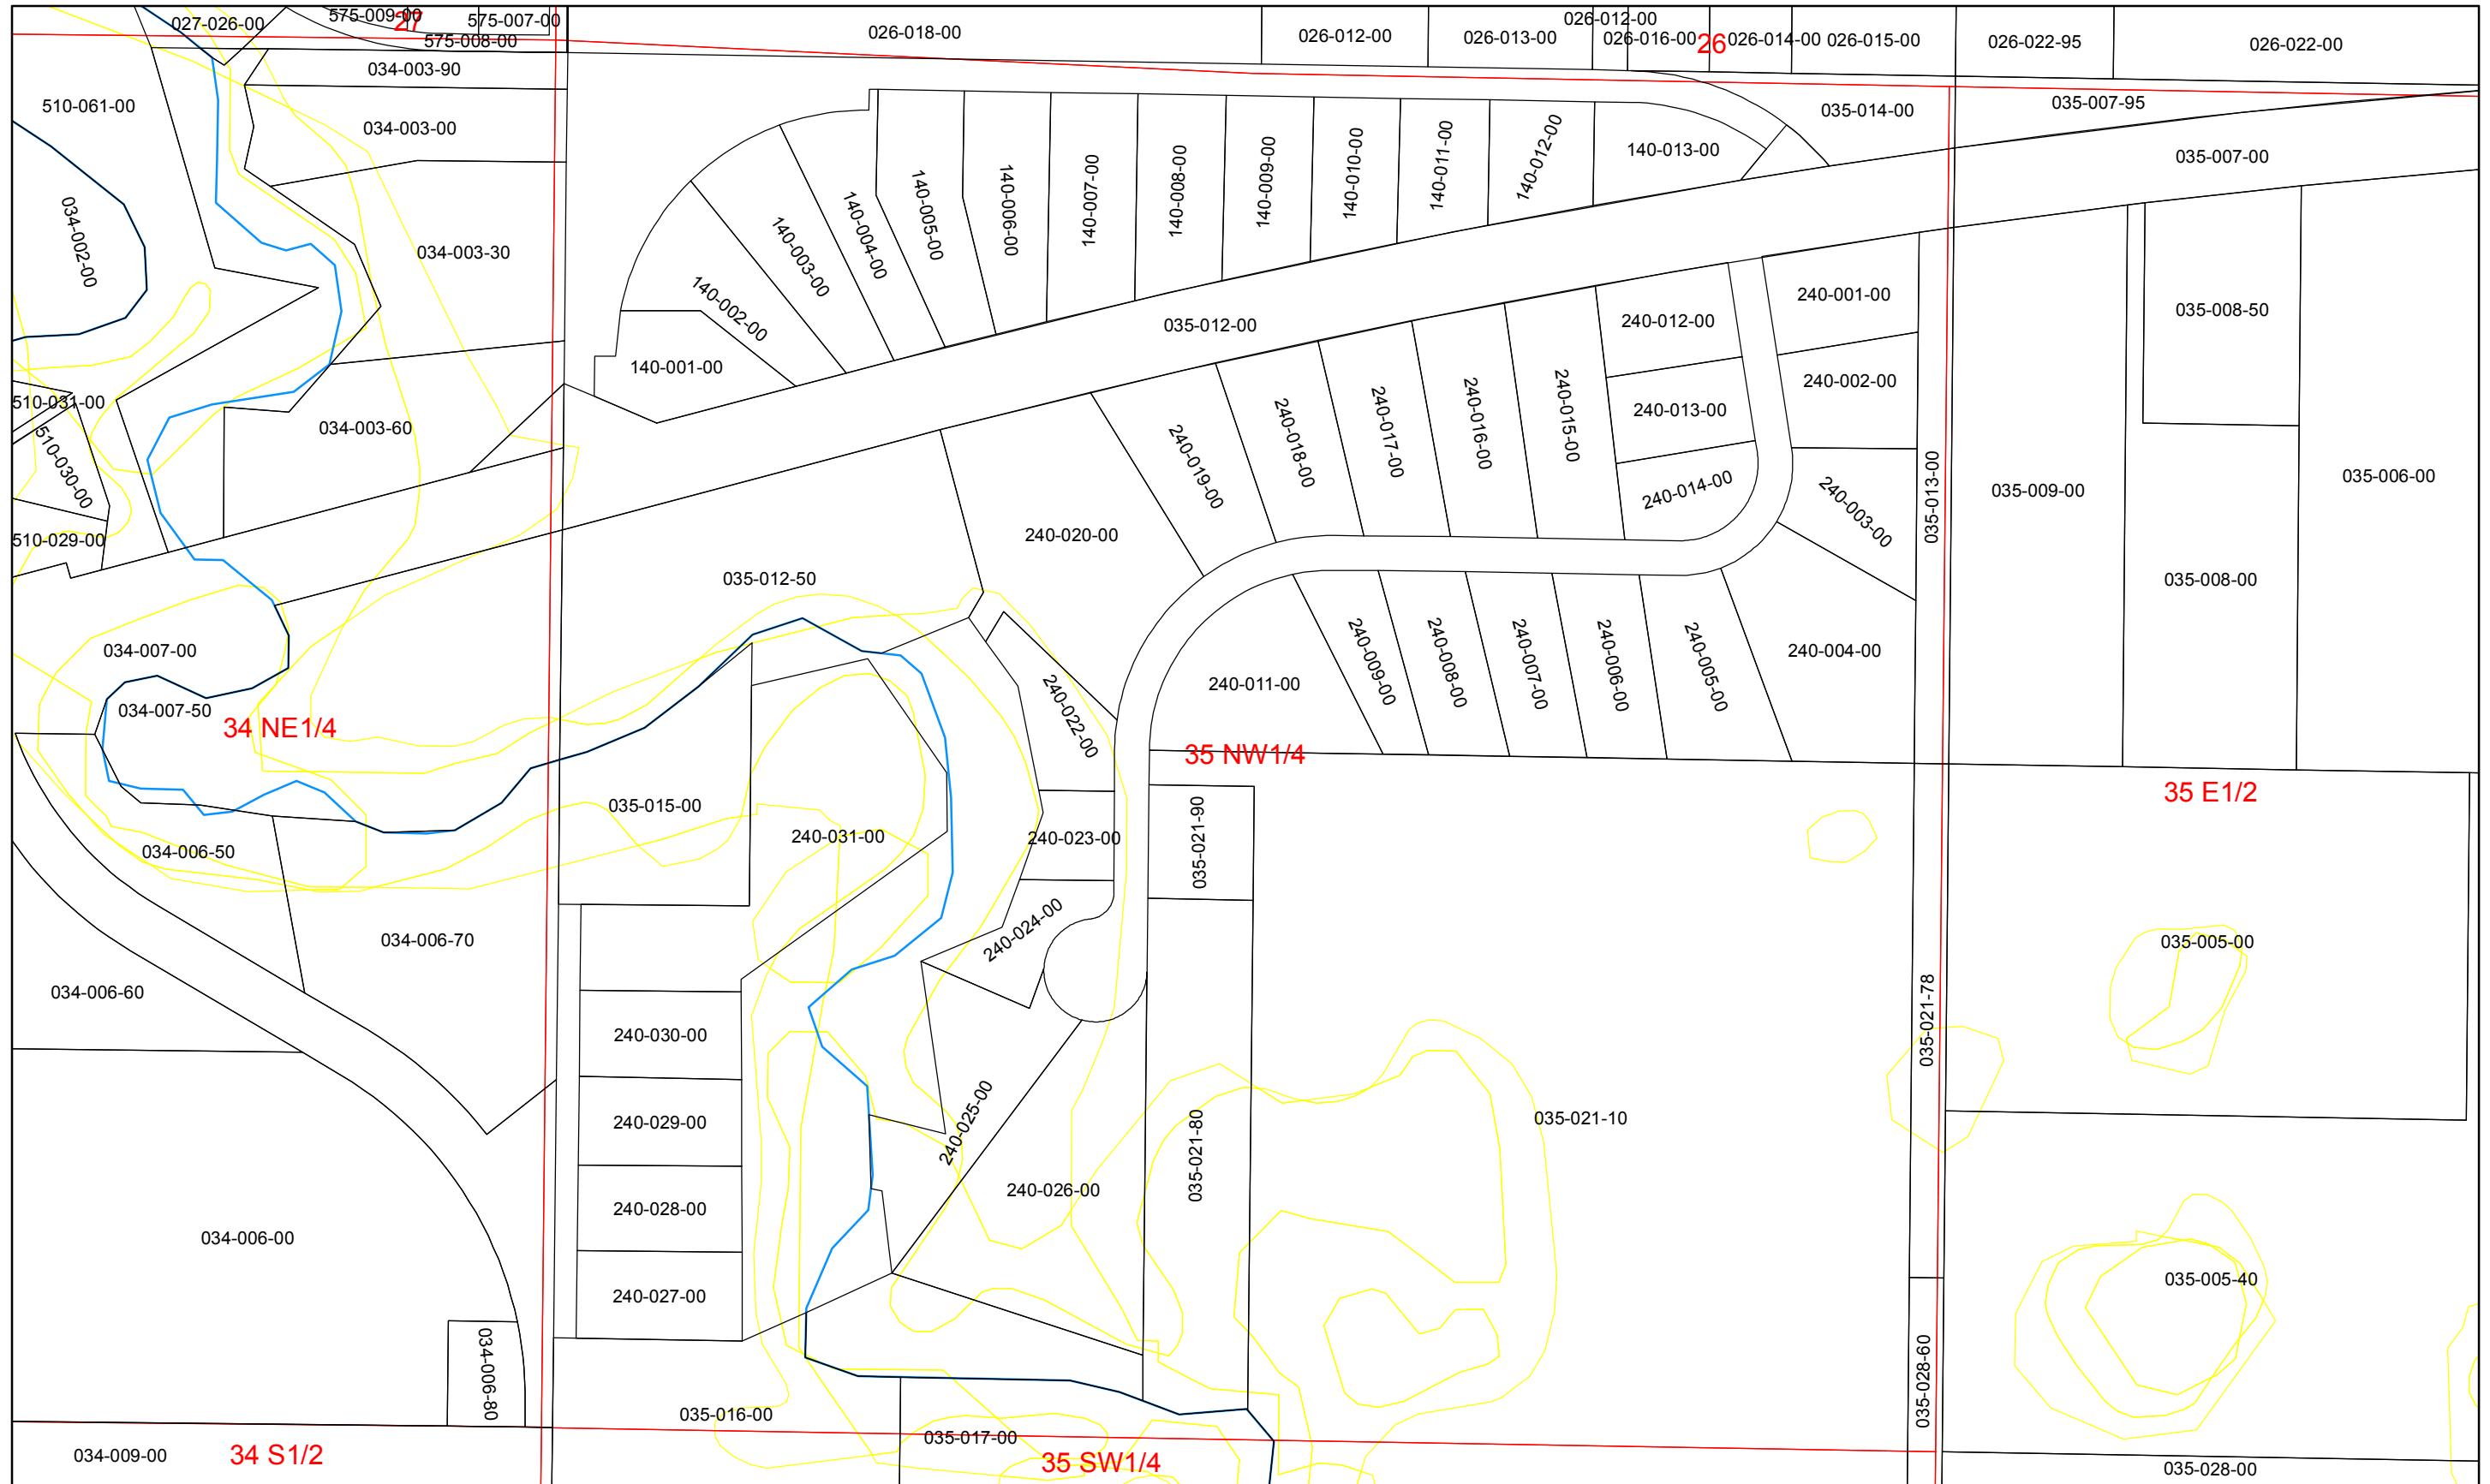

Lake Township Missaukee County Tax Map

Section 35 NW1/4

Date: 2/14/2011

Parcel Numbers