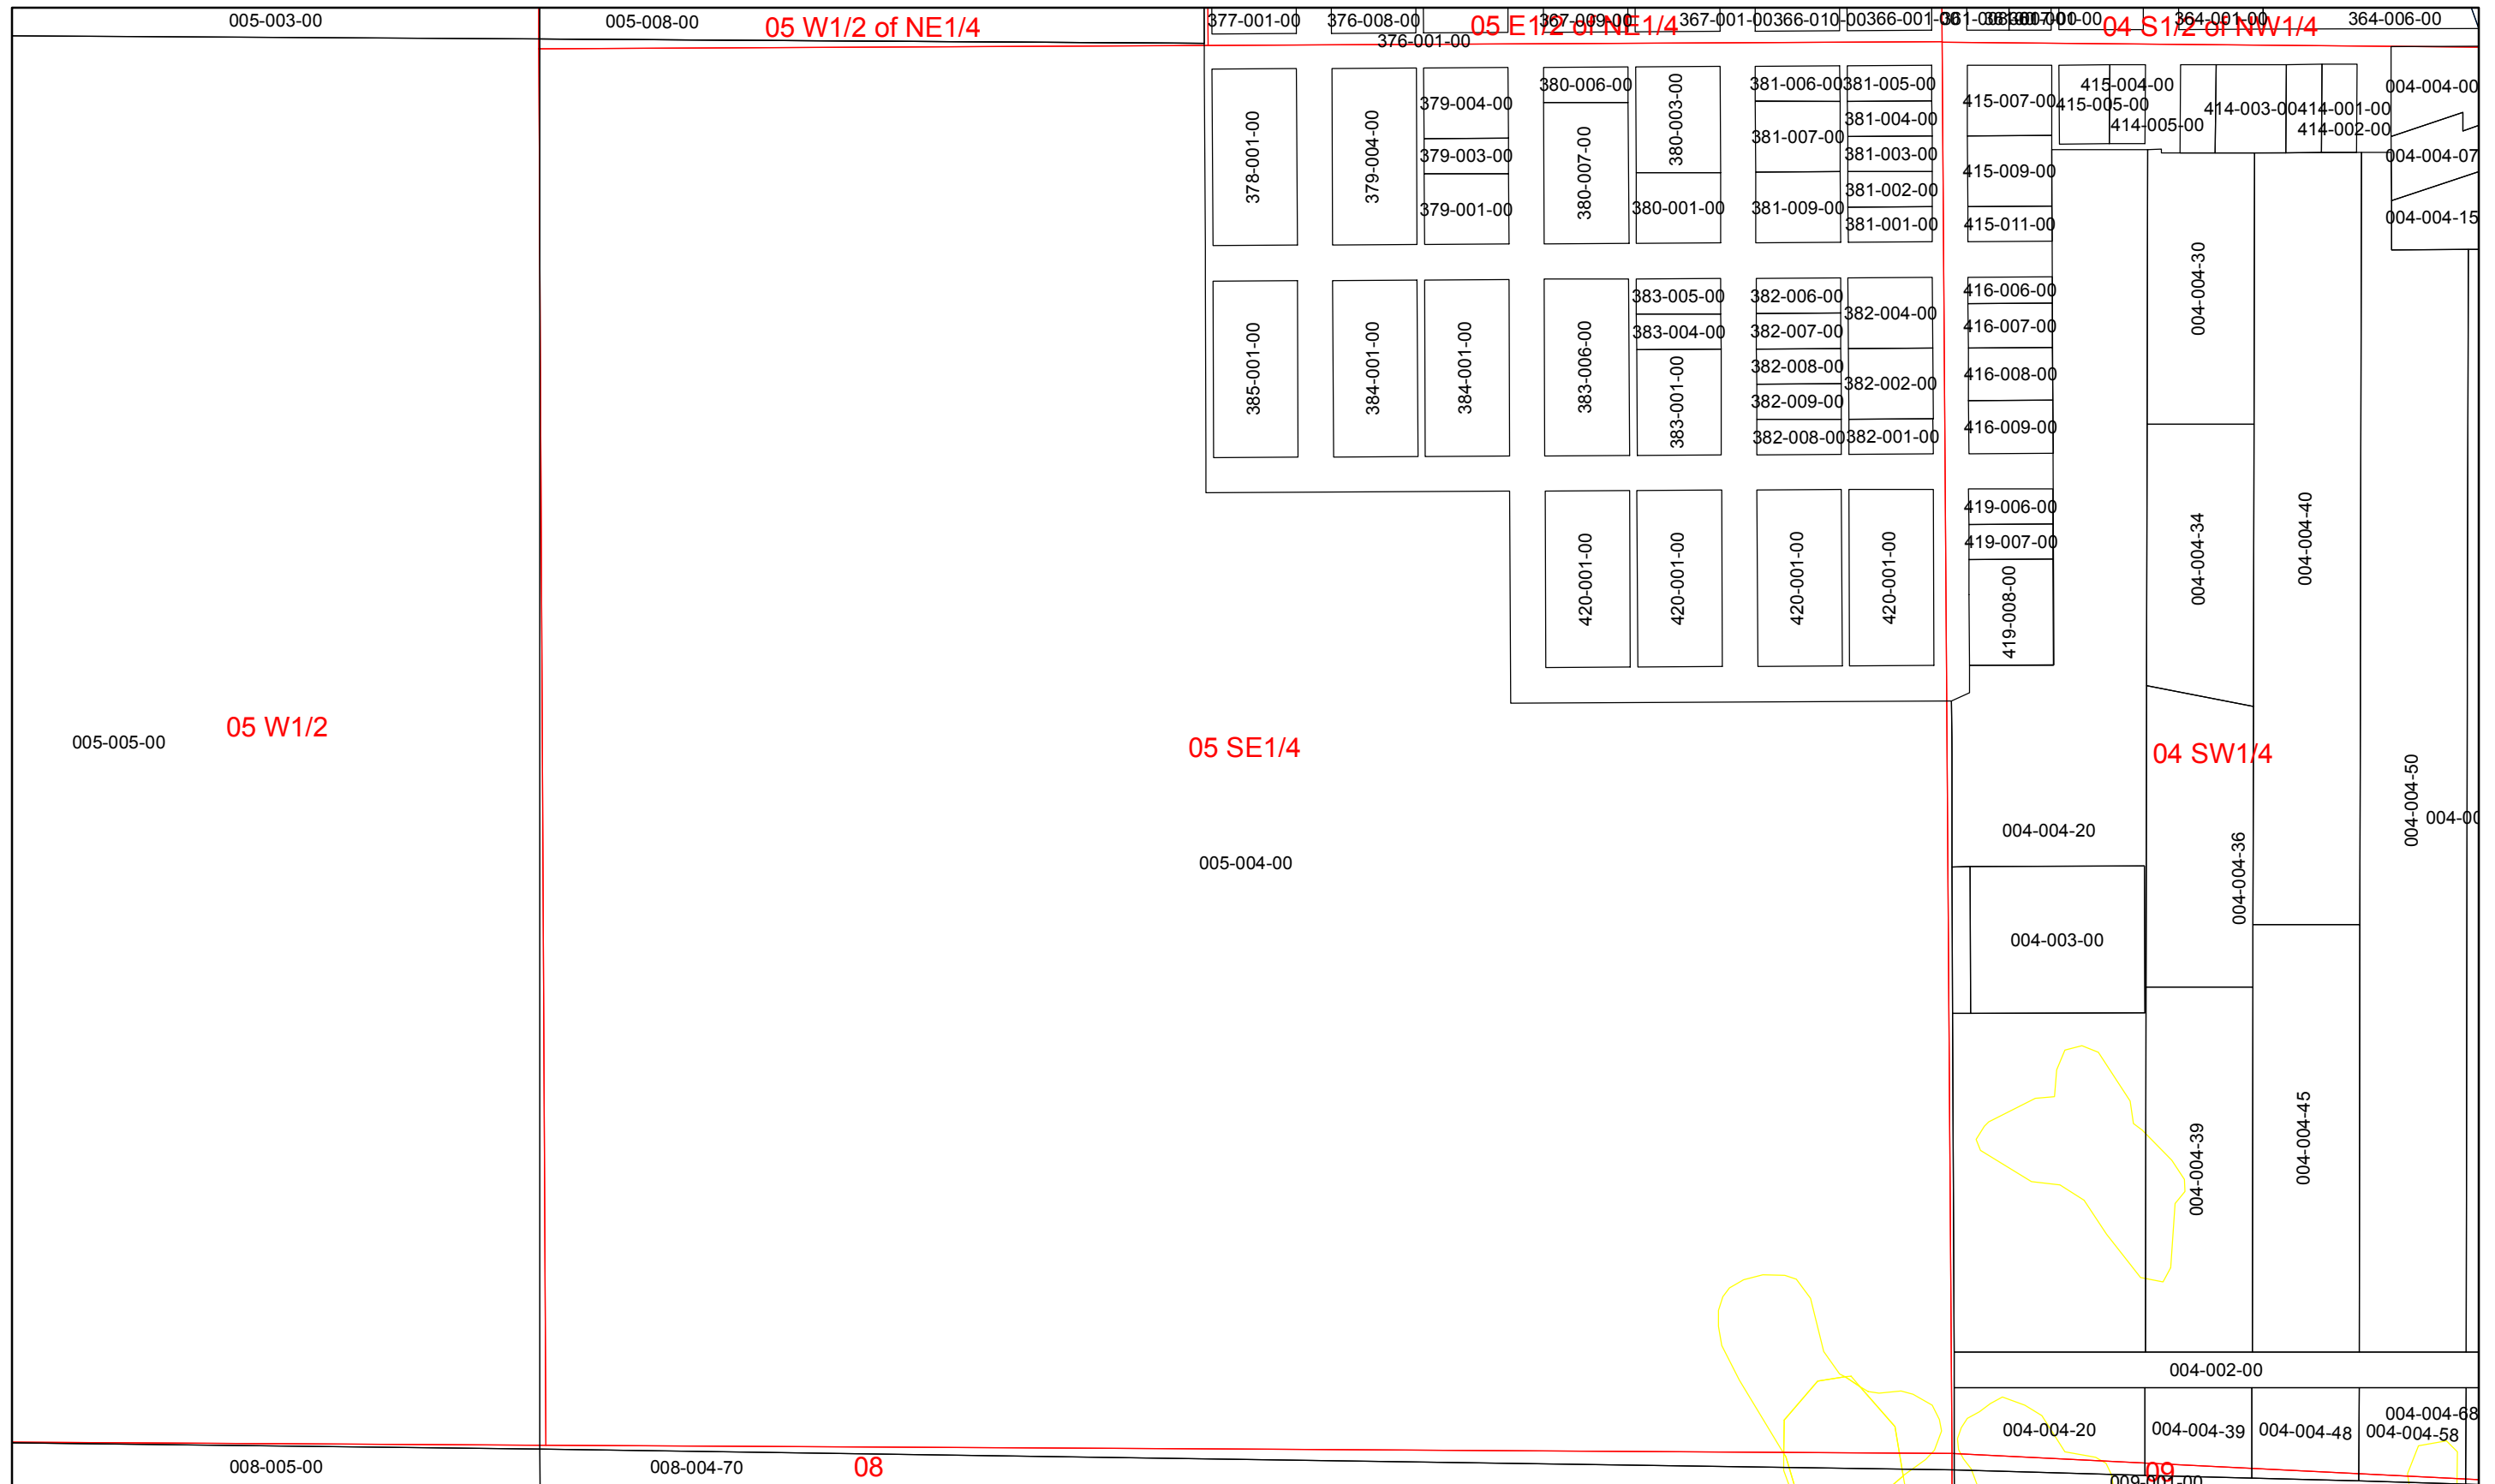

Lake Township Missaukee County Tax Map

Section 05 SE1/4

Date: 2/14/2011

Parcel Numbers