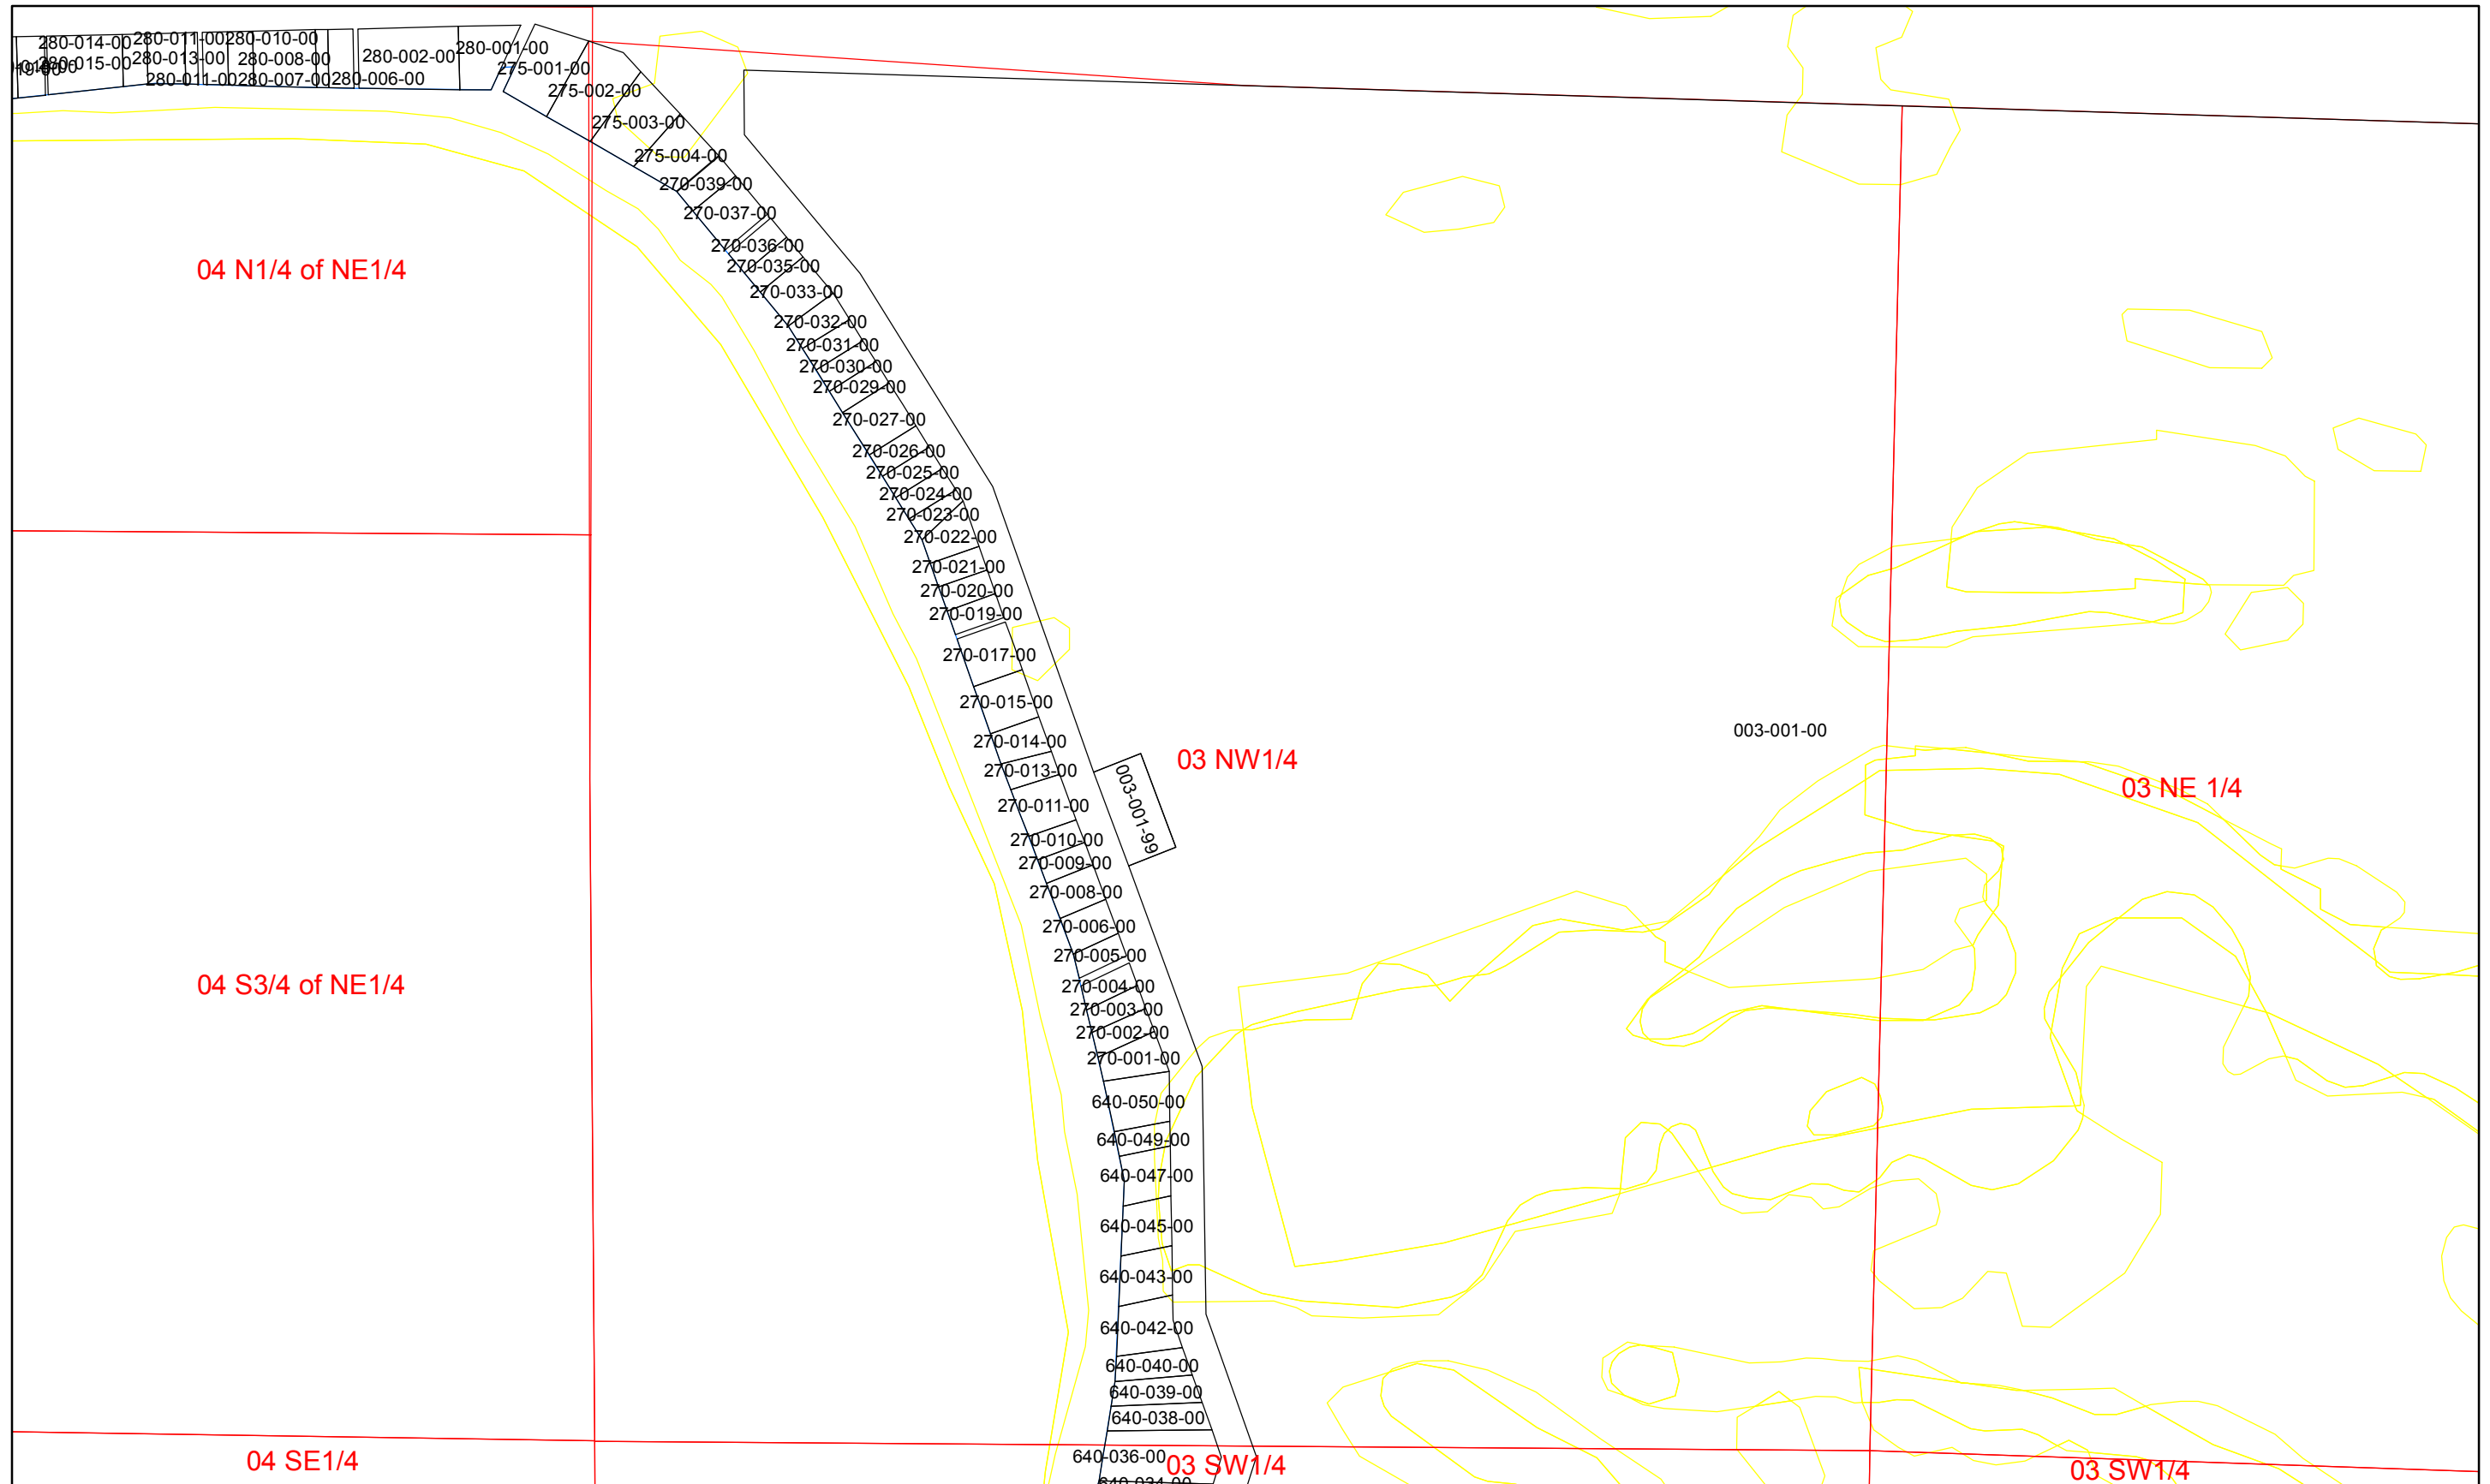

Lake Township Missaukee County Tax Map

Section 01

Date: 2/14/2011

Parcel Numbers

Lake Townshp Missauke County Tax Map

Section 01 N1/2 of NW1/4

Date: 2/14/2011

Parcel Numbers

Lake Townshp Missaukee County Tax Map

Section 02

Parcel Numbers

Lake Township Missaukee County Tax Map

Section 02 N1/3 of NE1/4

Date: 2/14/2011

Parcel Numbers

Lake Townshp Missaukee County Tax Map

Section 03 NE 1/4

Date: 2/14/2011

Parcel Numbers

Lake Township Missaukee County Tax Map

Section 03 NW1/4

Date: 2/14/2011

Parcel Numbers

Lake Township Missaukee County Tax Map