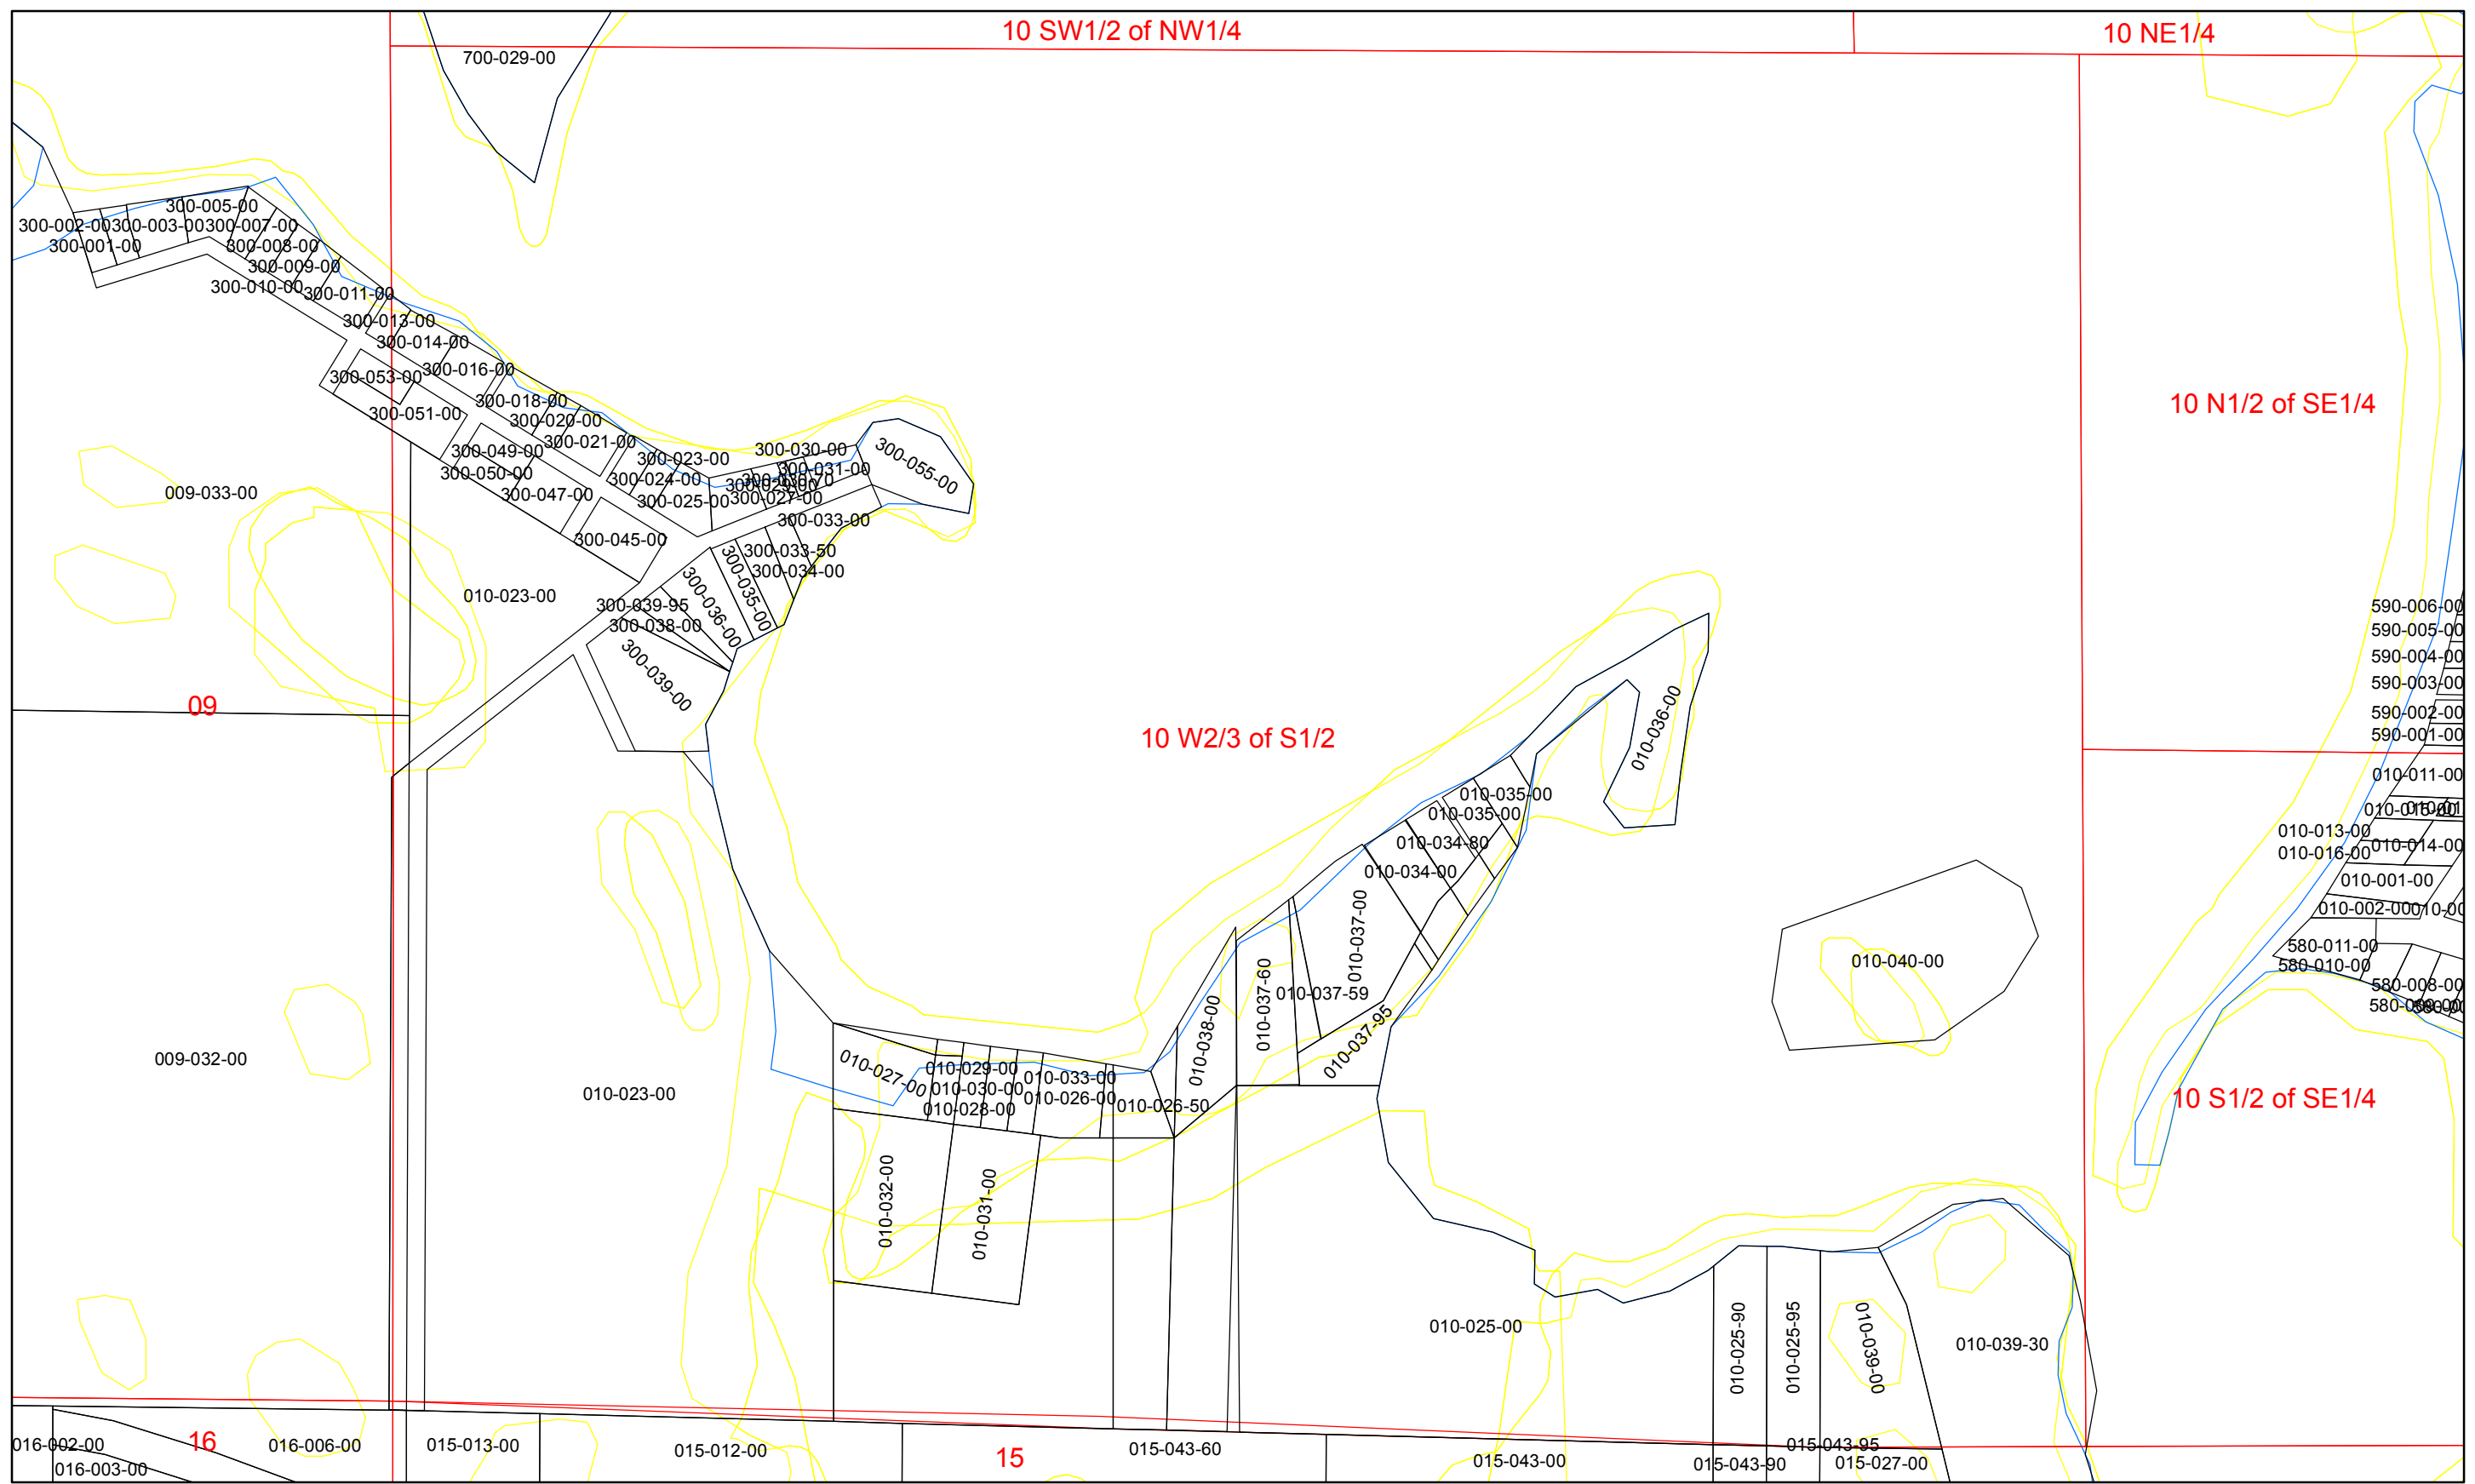

Parcel Numbers

Lake Township Missaukee County Tax Map

Section 10 W2/3 of S1/2

Date: 2/14/2011

Parcel Numbers

Lake Townhship Missaukee County Tax Map

Parcel Numbers

Section 11 N1/2