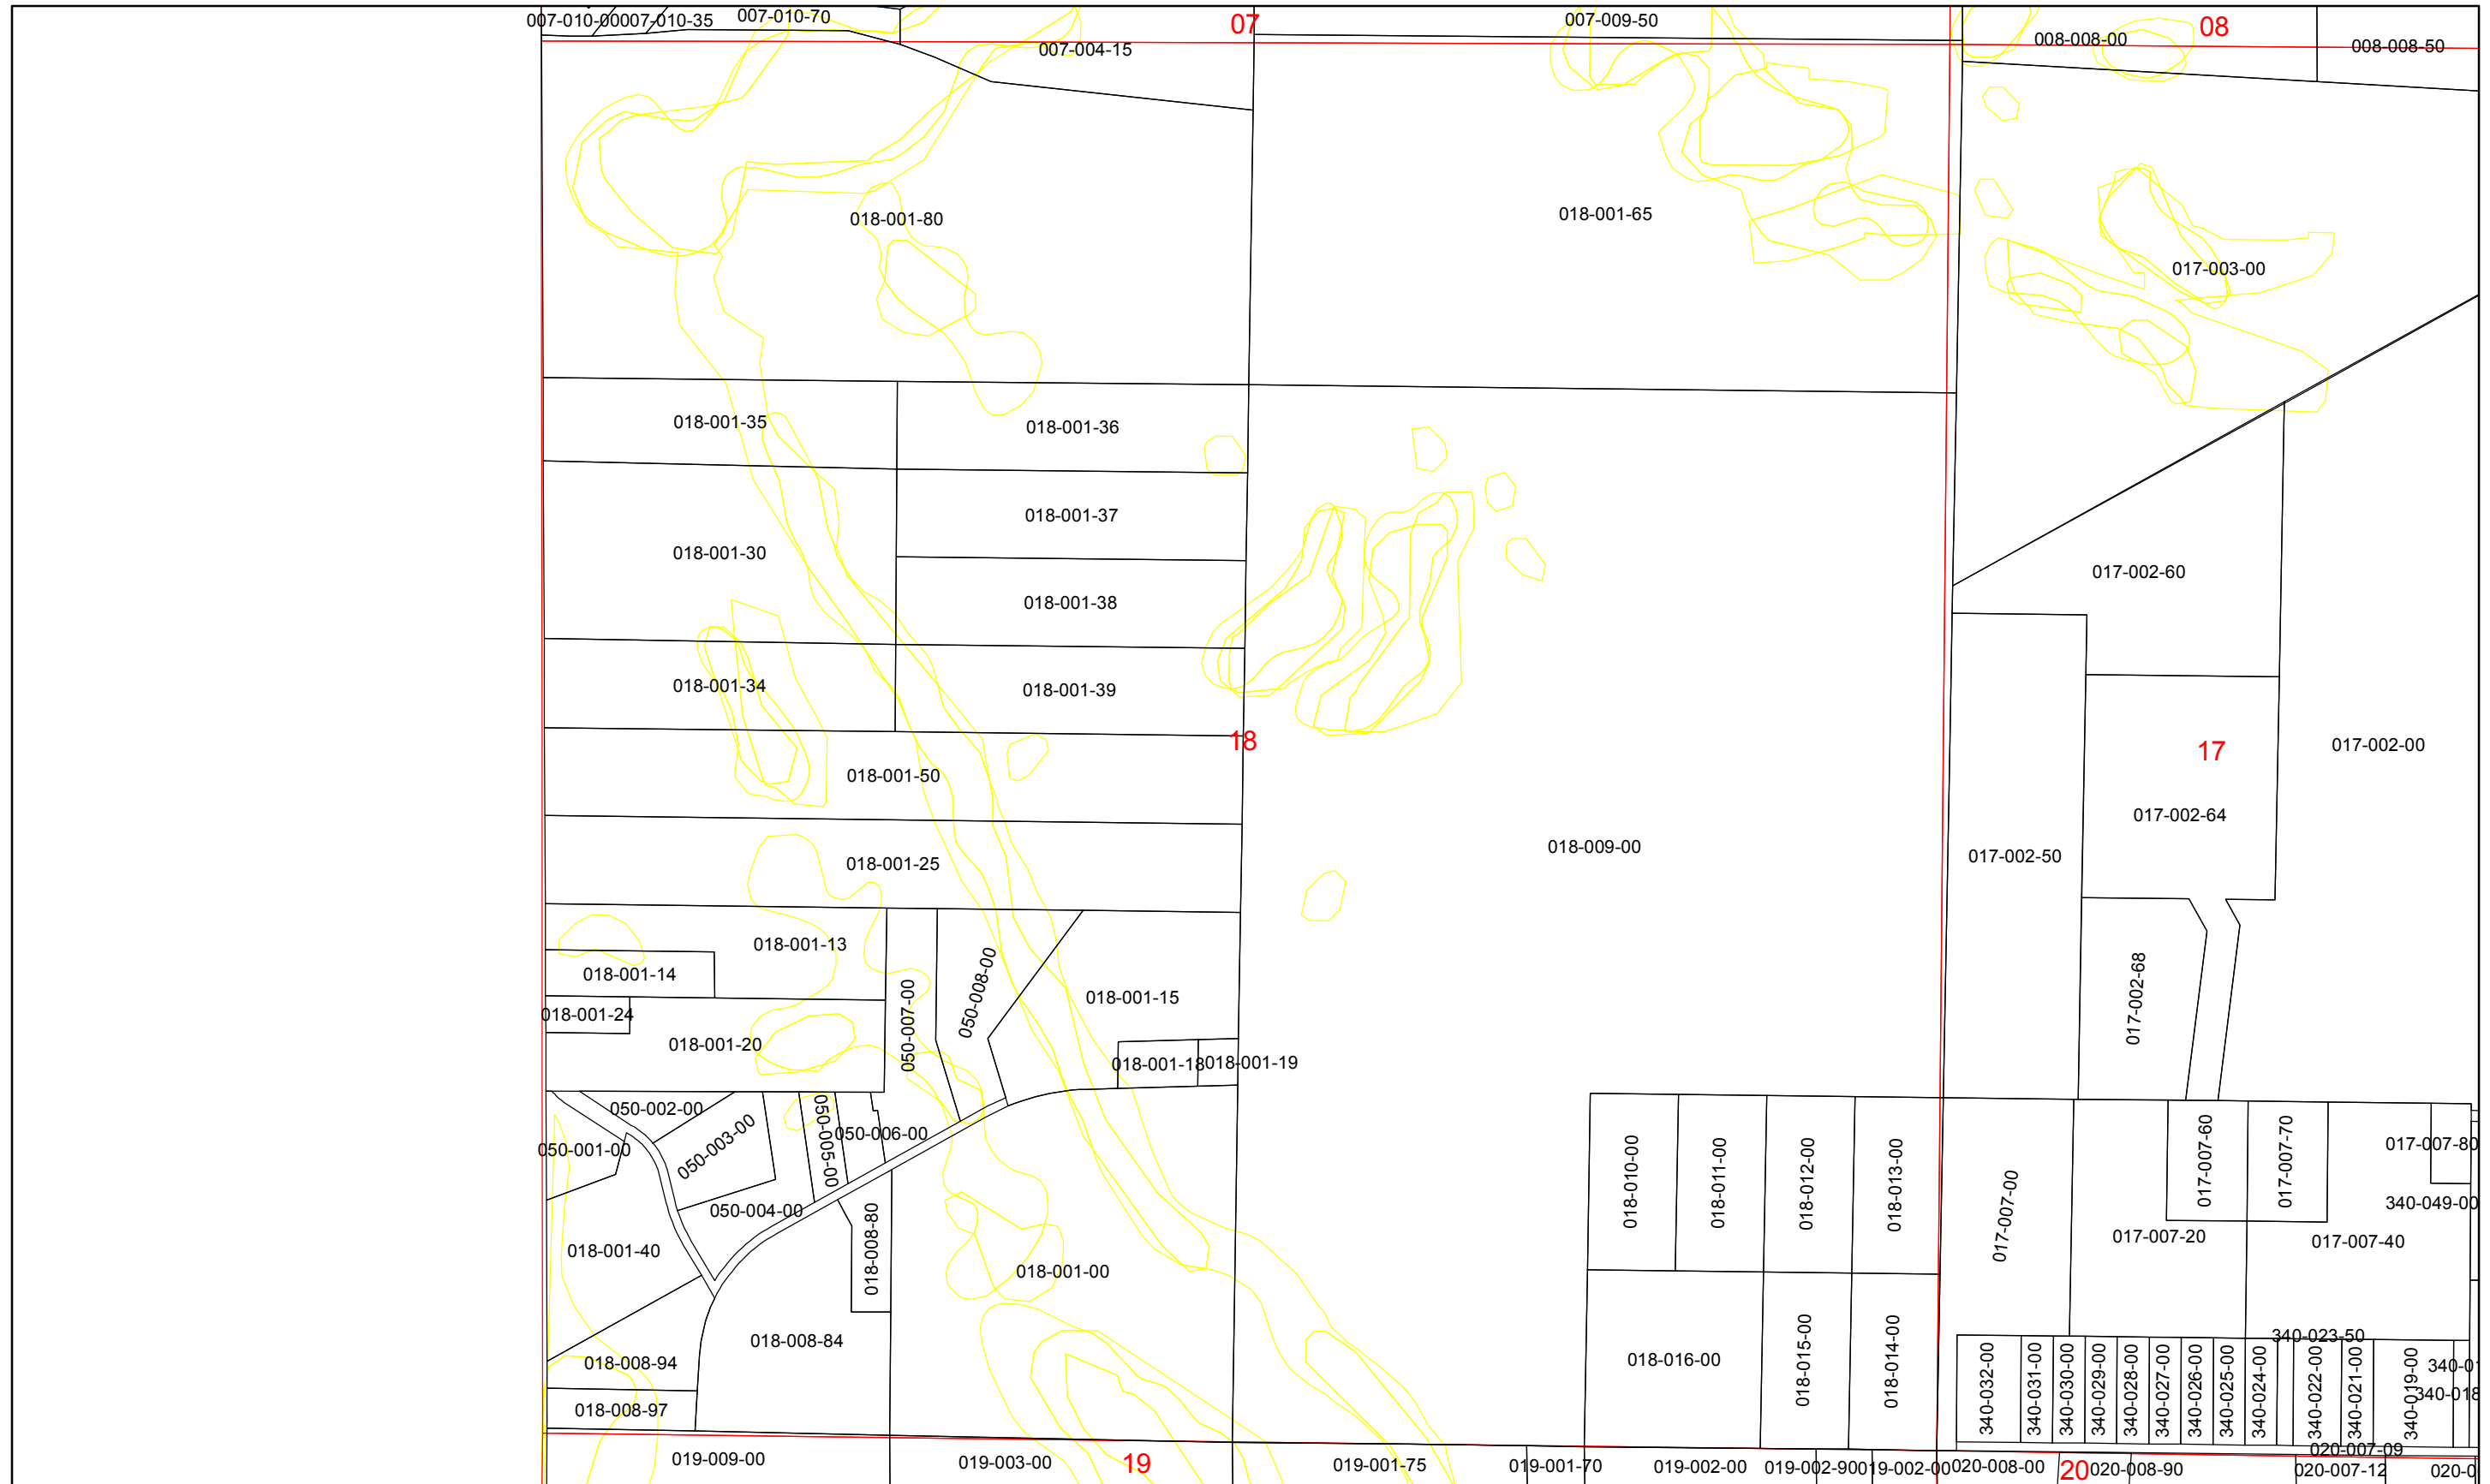

Lake Townshp Missaukee County Tax Map

Parcel Numbers

Section 18