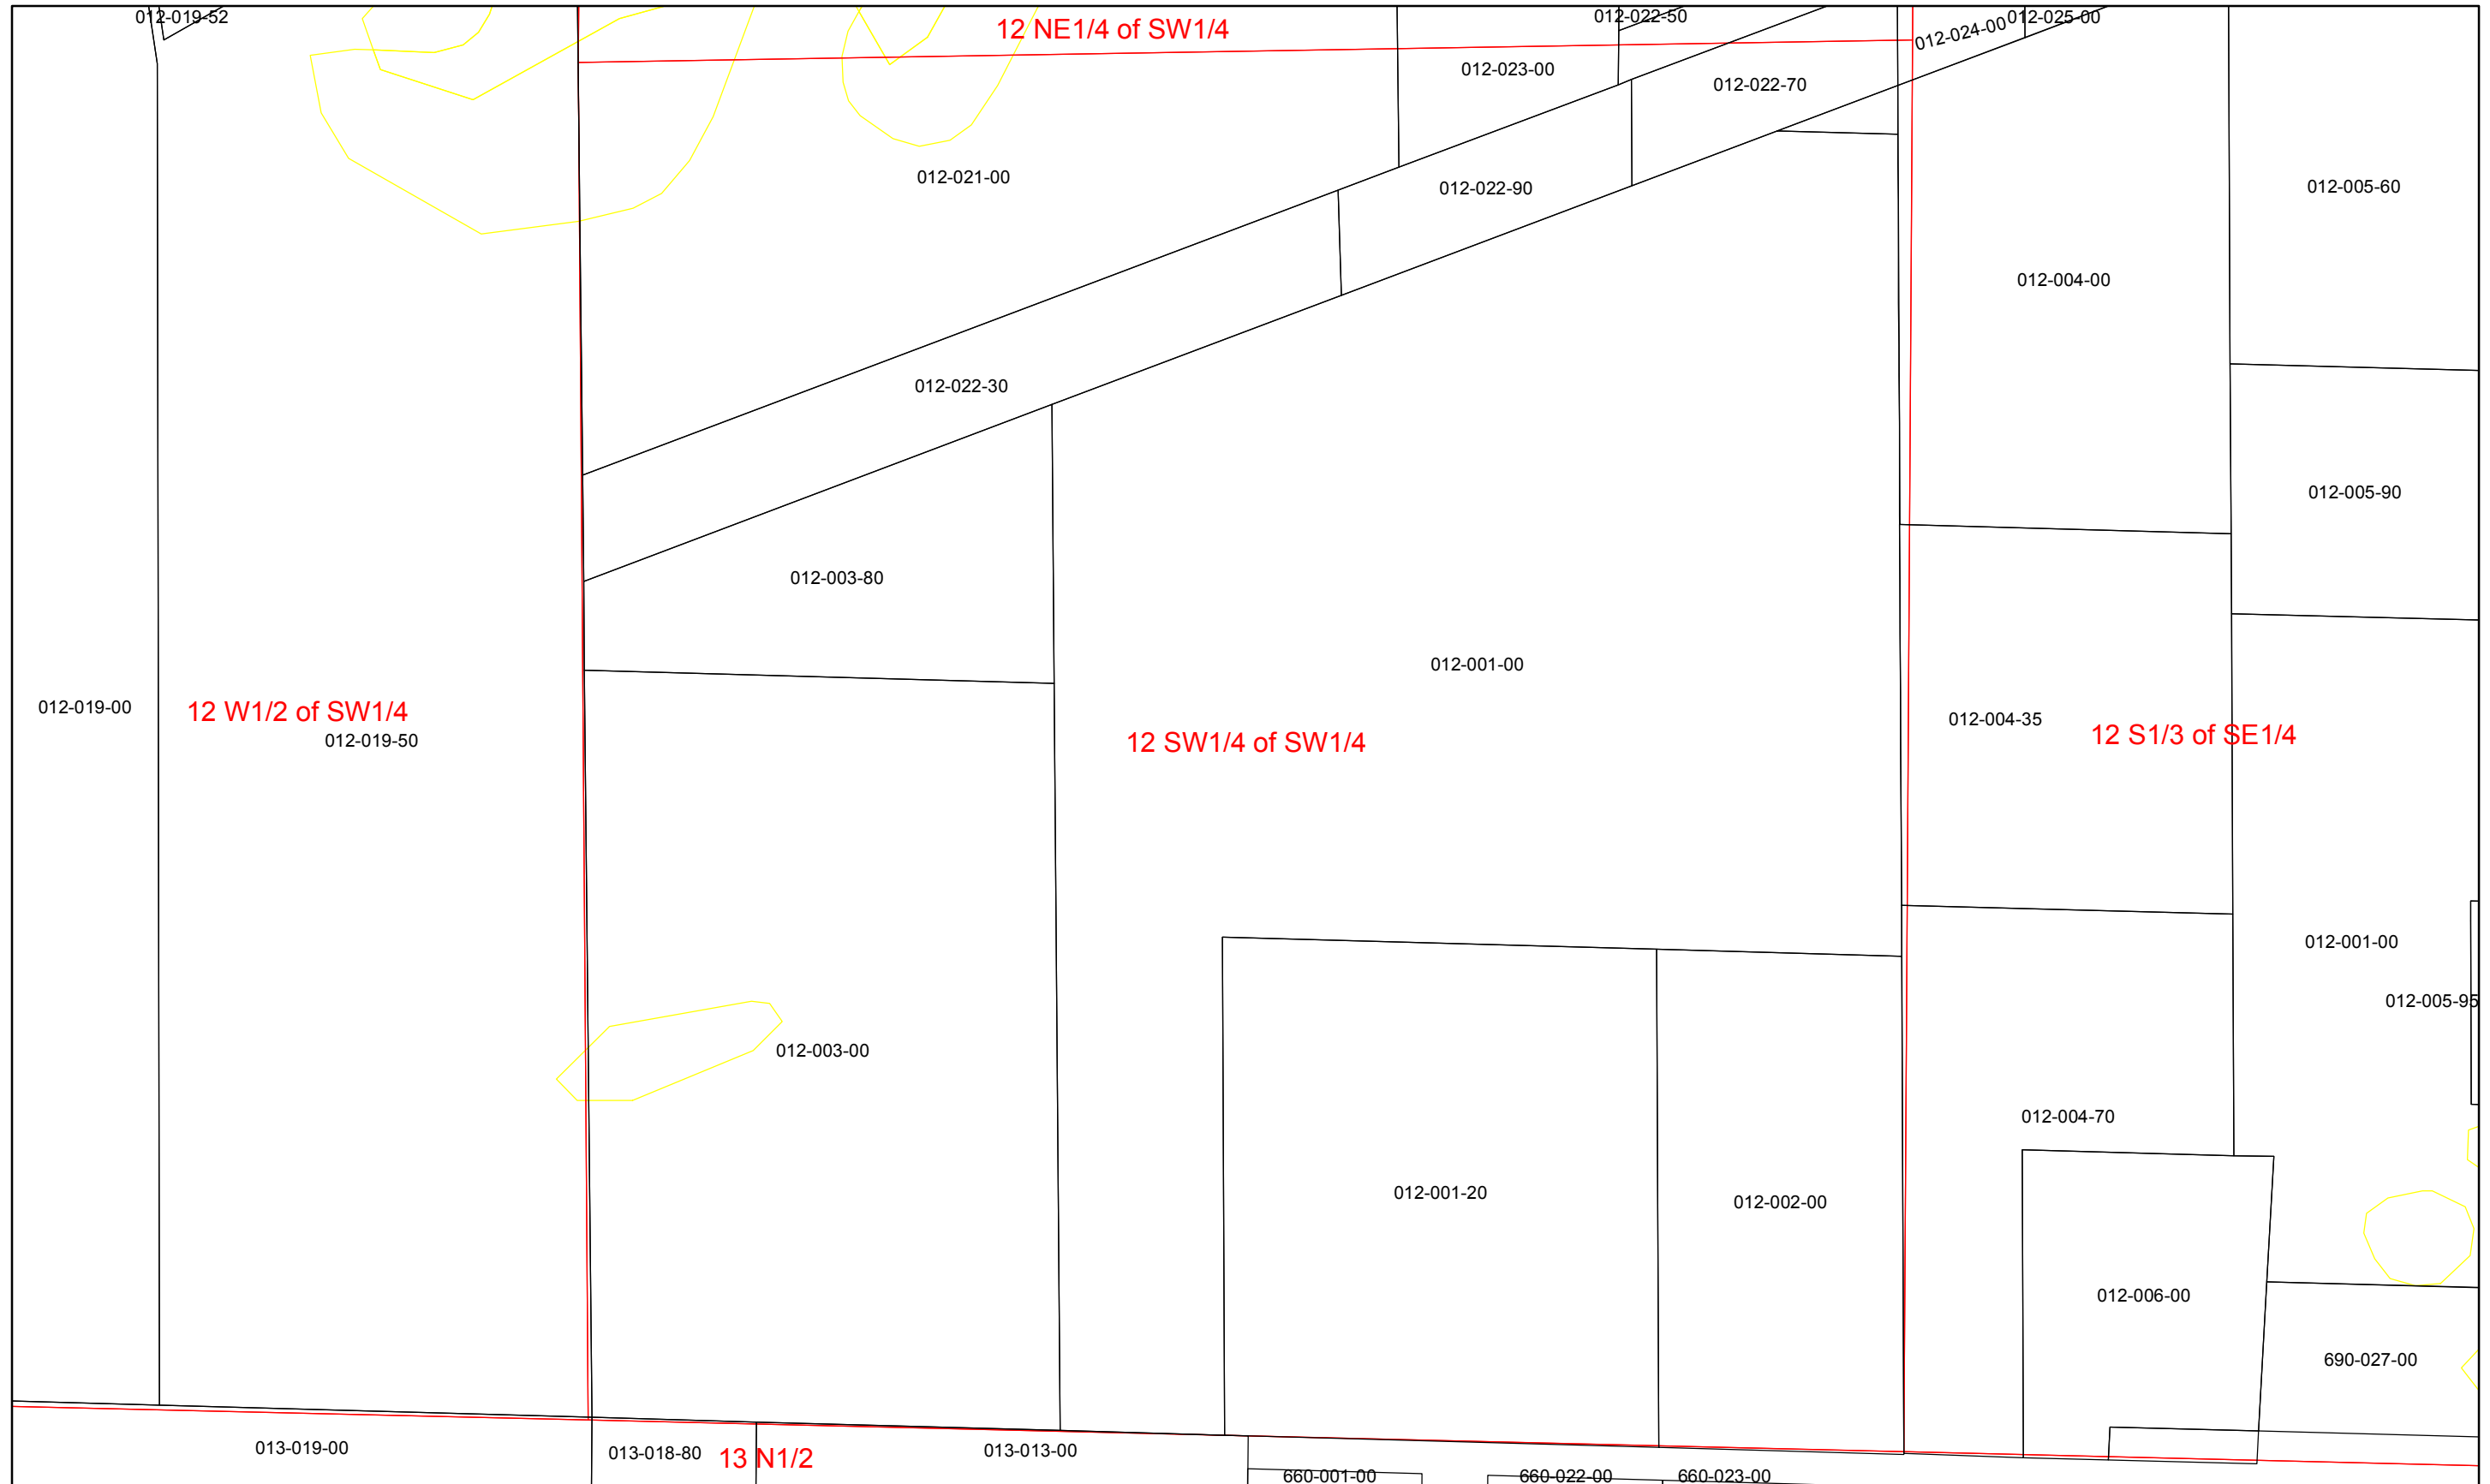

Section 12 NE1/4 of SW1/4

Date: 2/14/2011

Lake Townshp Missaukee County Tax Map

Section 12 SW1/4 of SW1/4

Date: 2/14/2011

Parcel Numbers

Lake Townshp Missaukee County Tax Map

Section 13 N1/2