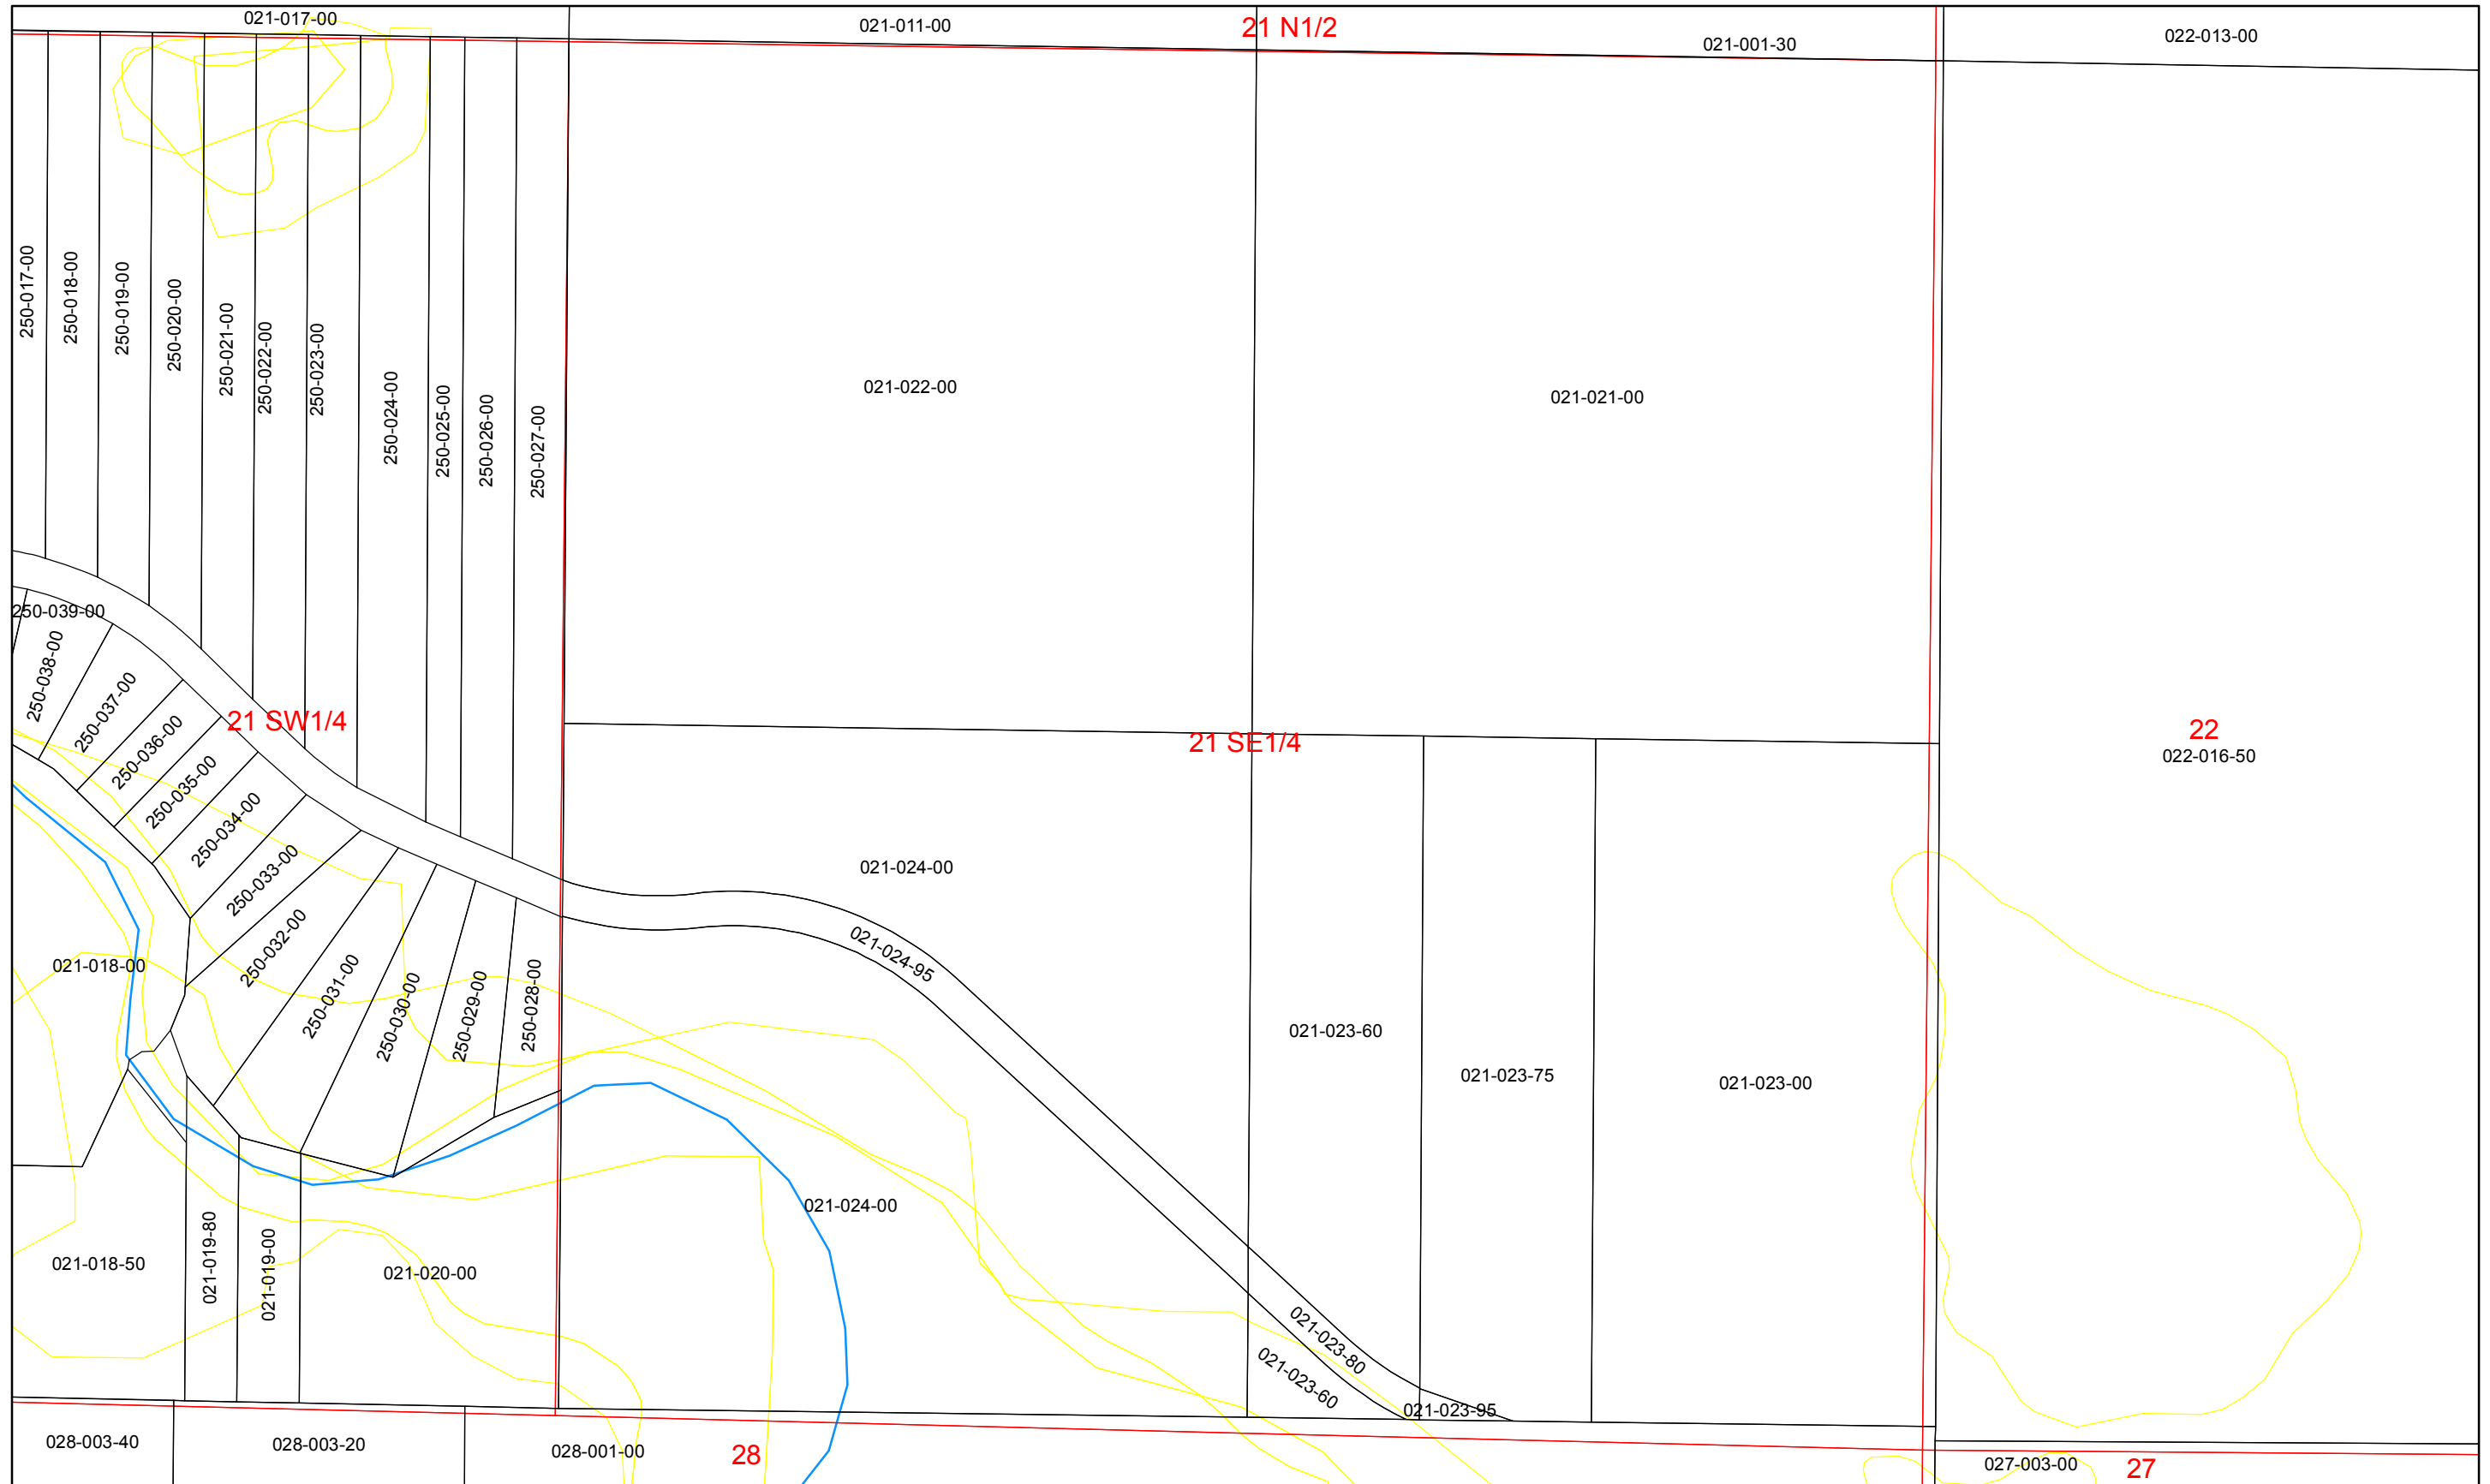

Section 20

Date: 2/14/2011

Parcel Numbers

Lake Township Missaukee County Tax Map

Parcel Numbers

Section 21 SE1/4

Date: 2/14/2011

Lake Township Missaukee County Tax Map