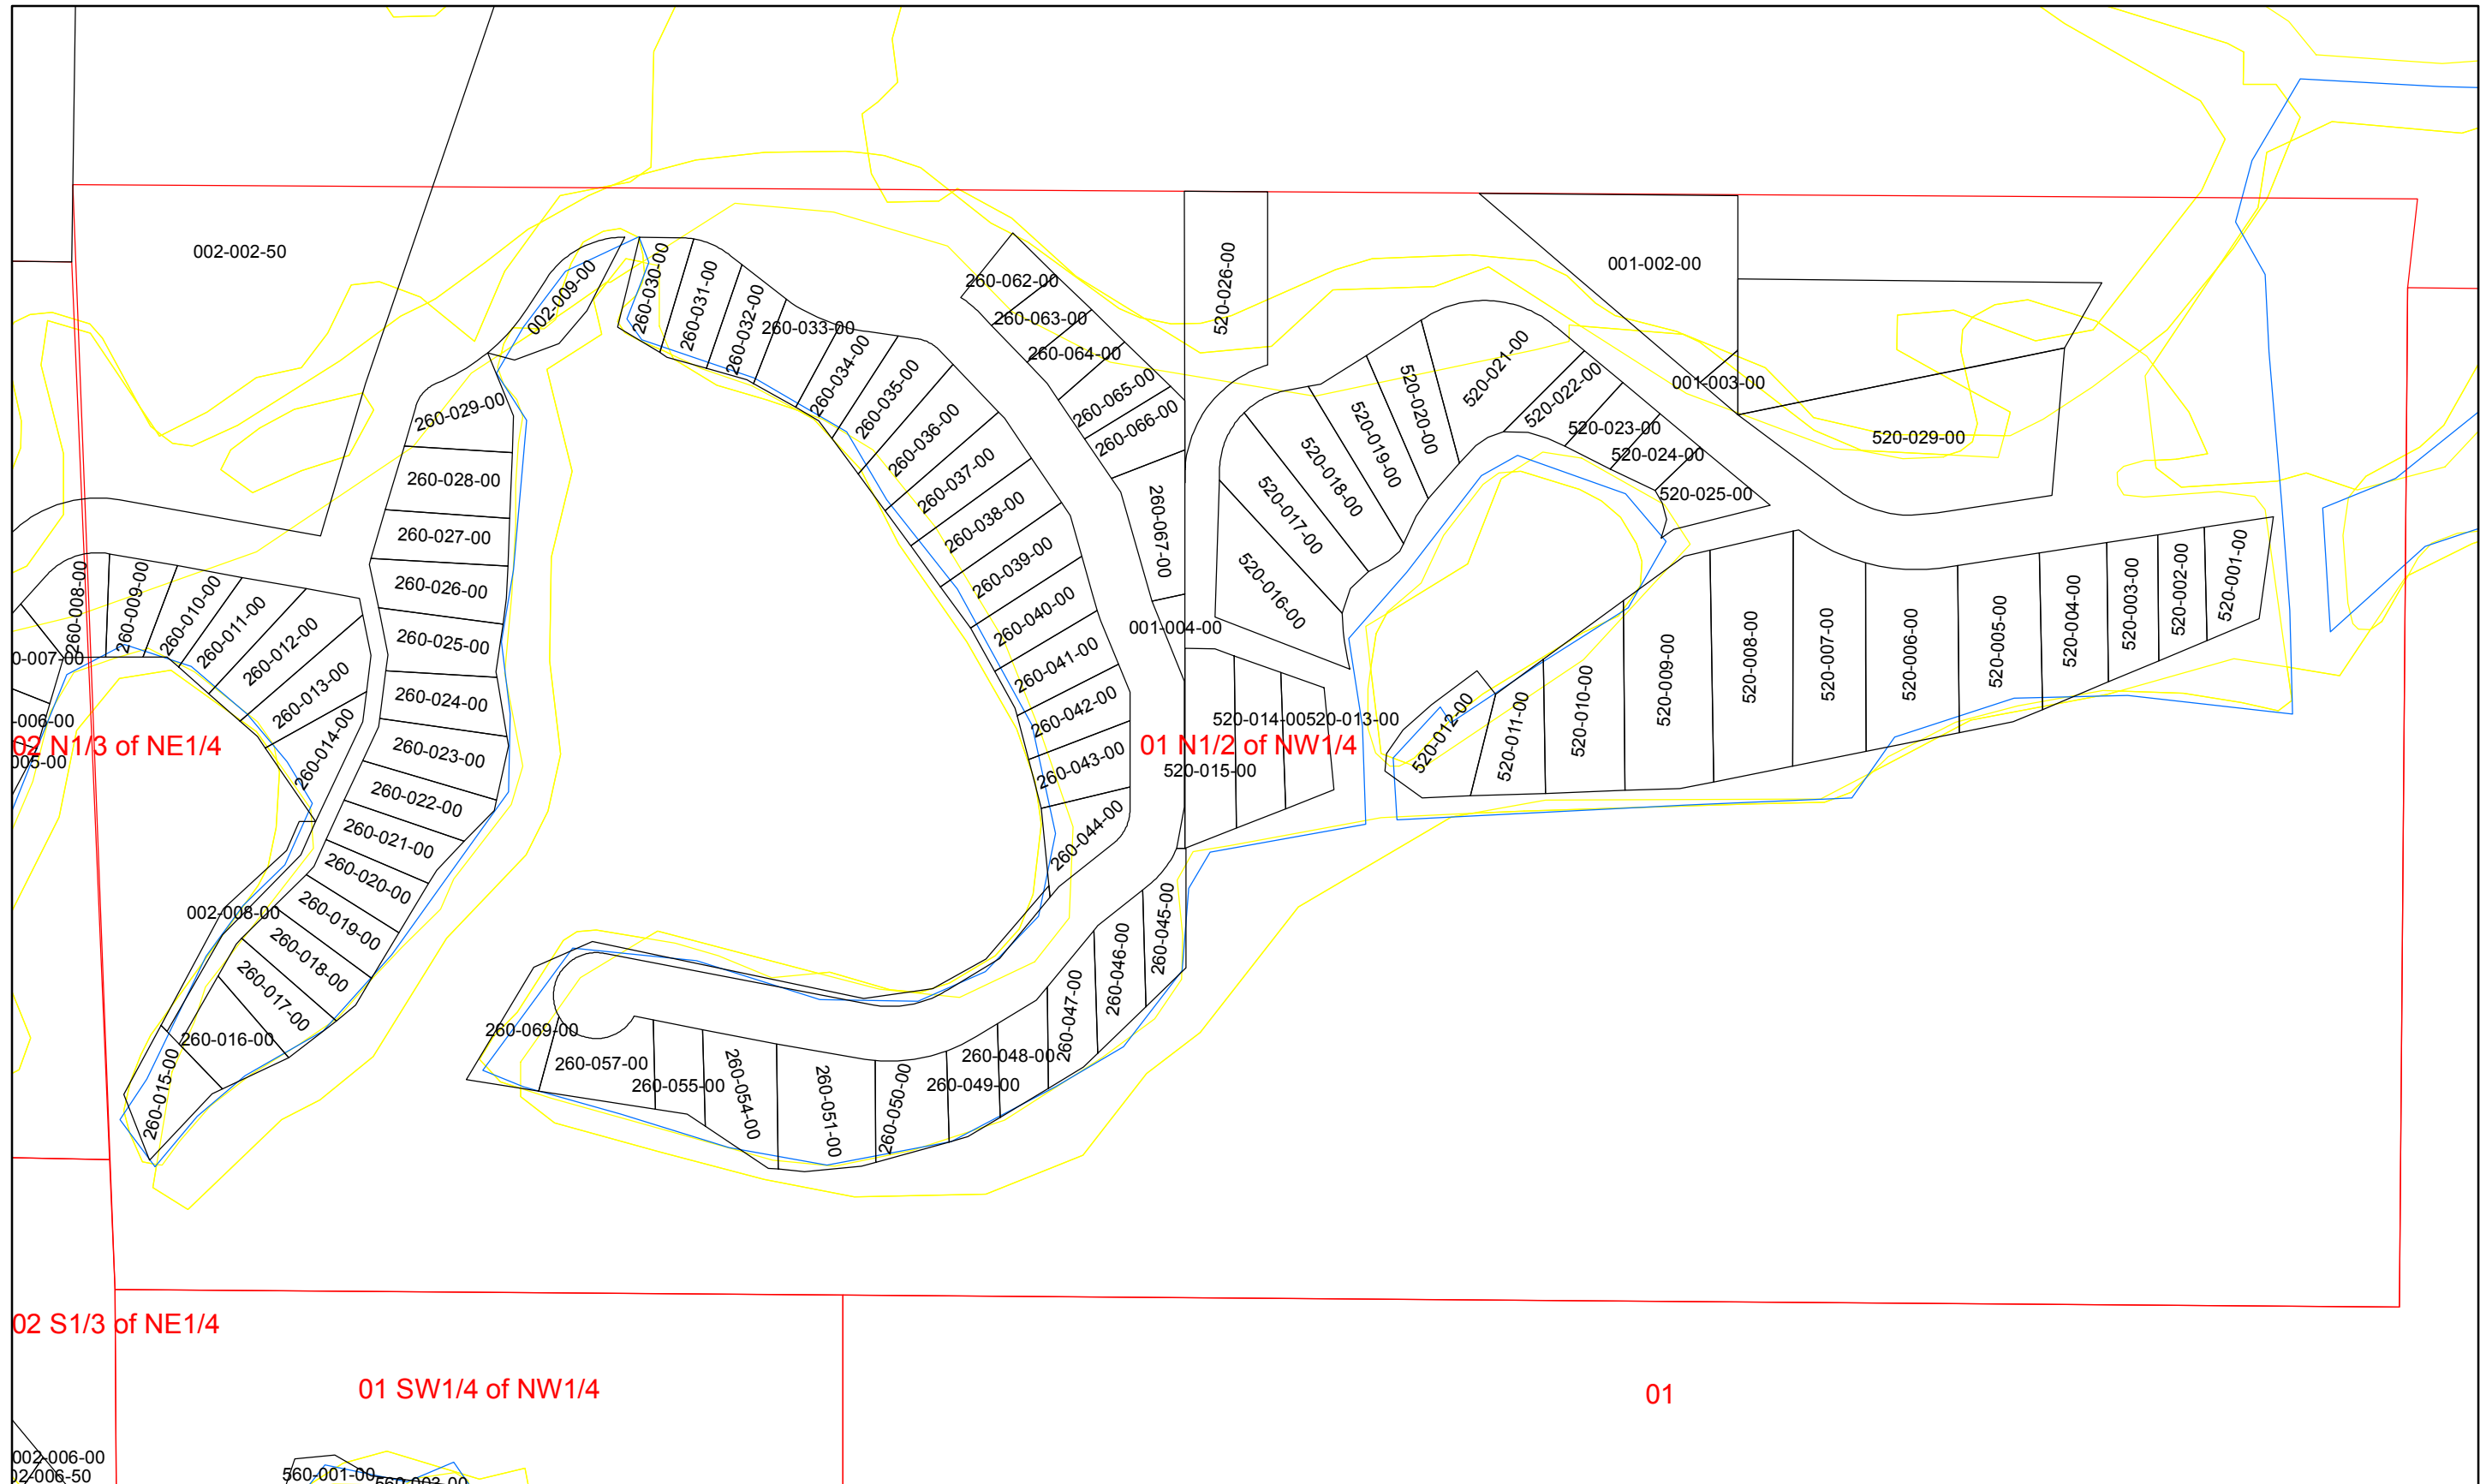

Lake Township Missaukee County Tax Map

Section 01

Date: 2/14/2011

Parcel Numbers

Lake Townshp Missauke County Tax Map

Section 01 N1/2 of NW1/4

Date: 2/14/2011

Parcel Numbers

Lake Townshp Missaukee County Tax Map

Section 02

Parcel Numbers

Lake Township Missaukee County Tax Map

Section 02 N1/3 of NE1/4

Date: 2/14/2011

Parcel Numbers

Lake Townshp Missaukee County Tax Map