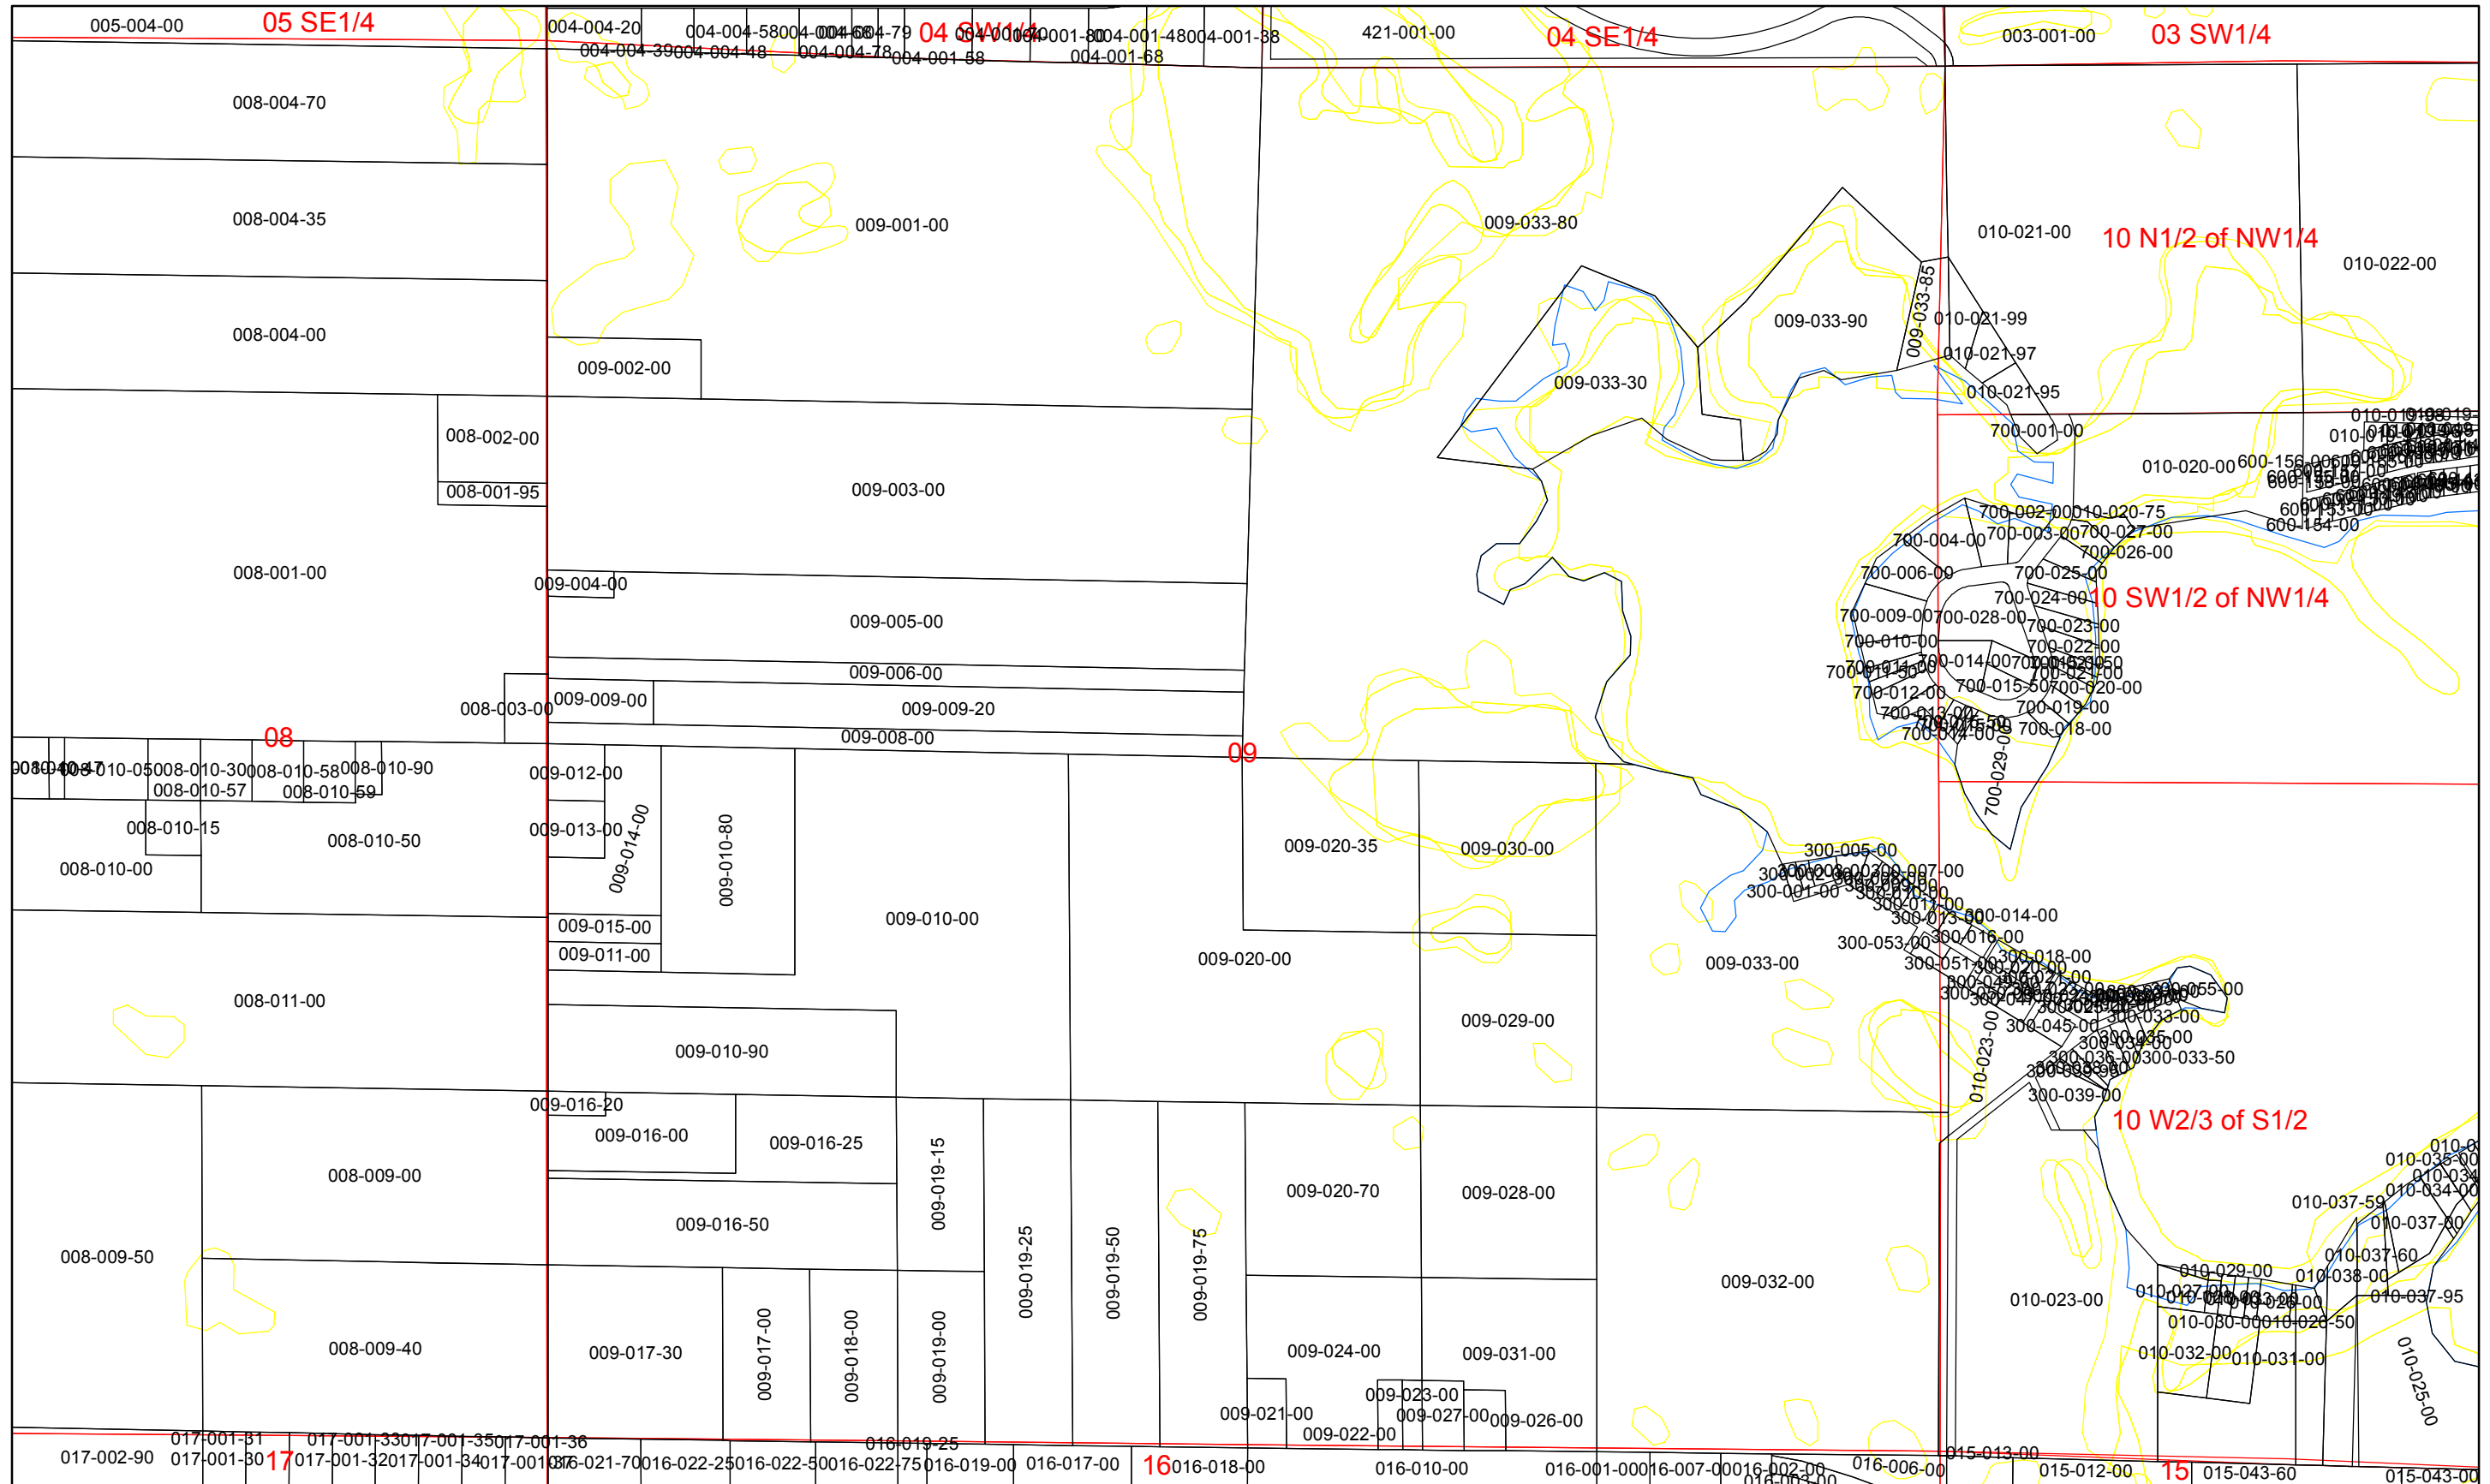

Date: 2/14/2011

Parcel Numbers

Lake Township Missaukee County Tax Map

Section 09

Parcel Numbers

Lake Townshp Missauke County Tax Map

Section 10 N1/2 of NW1/4

Date: 2/14/2011