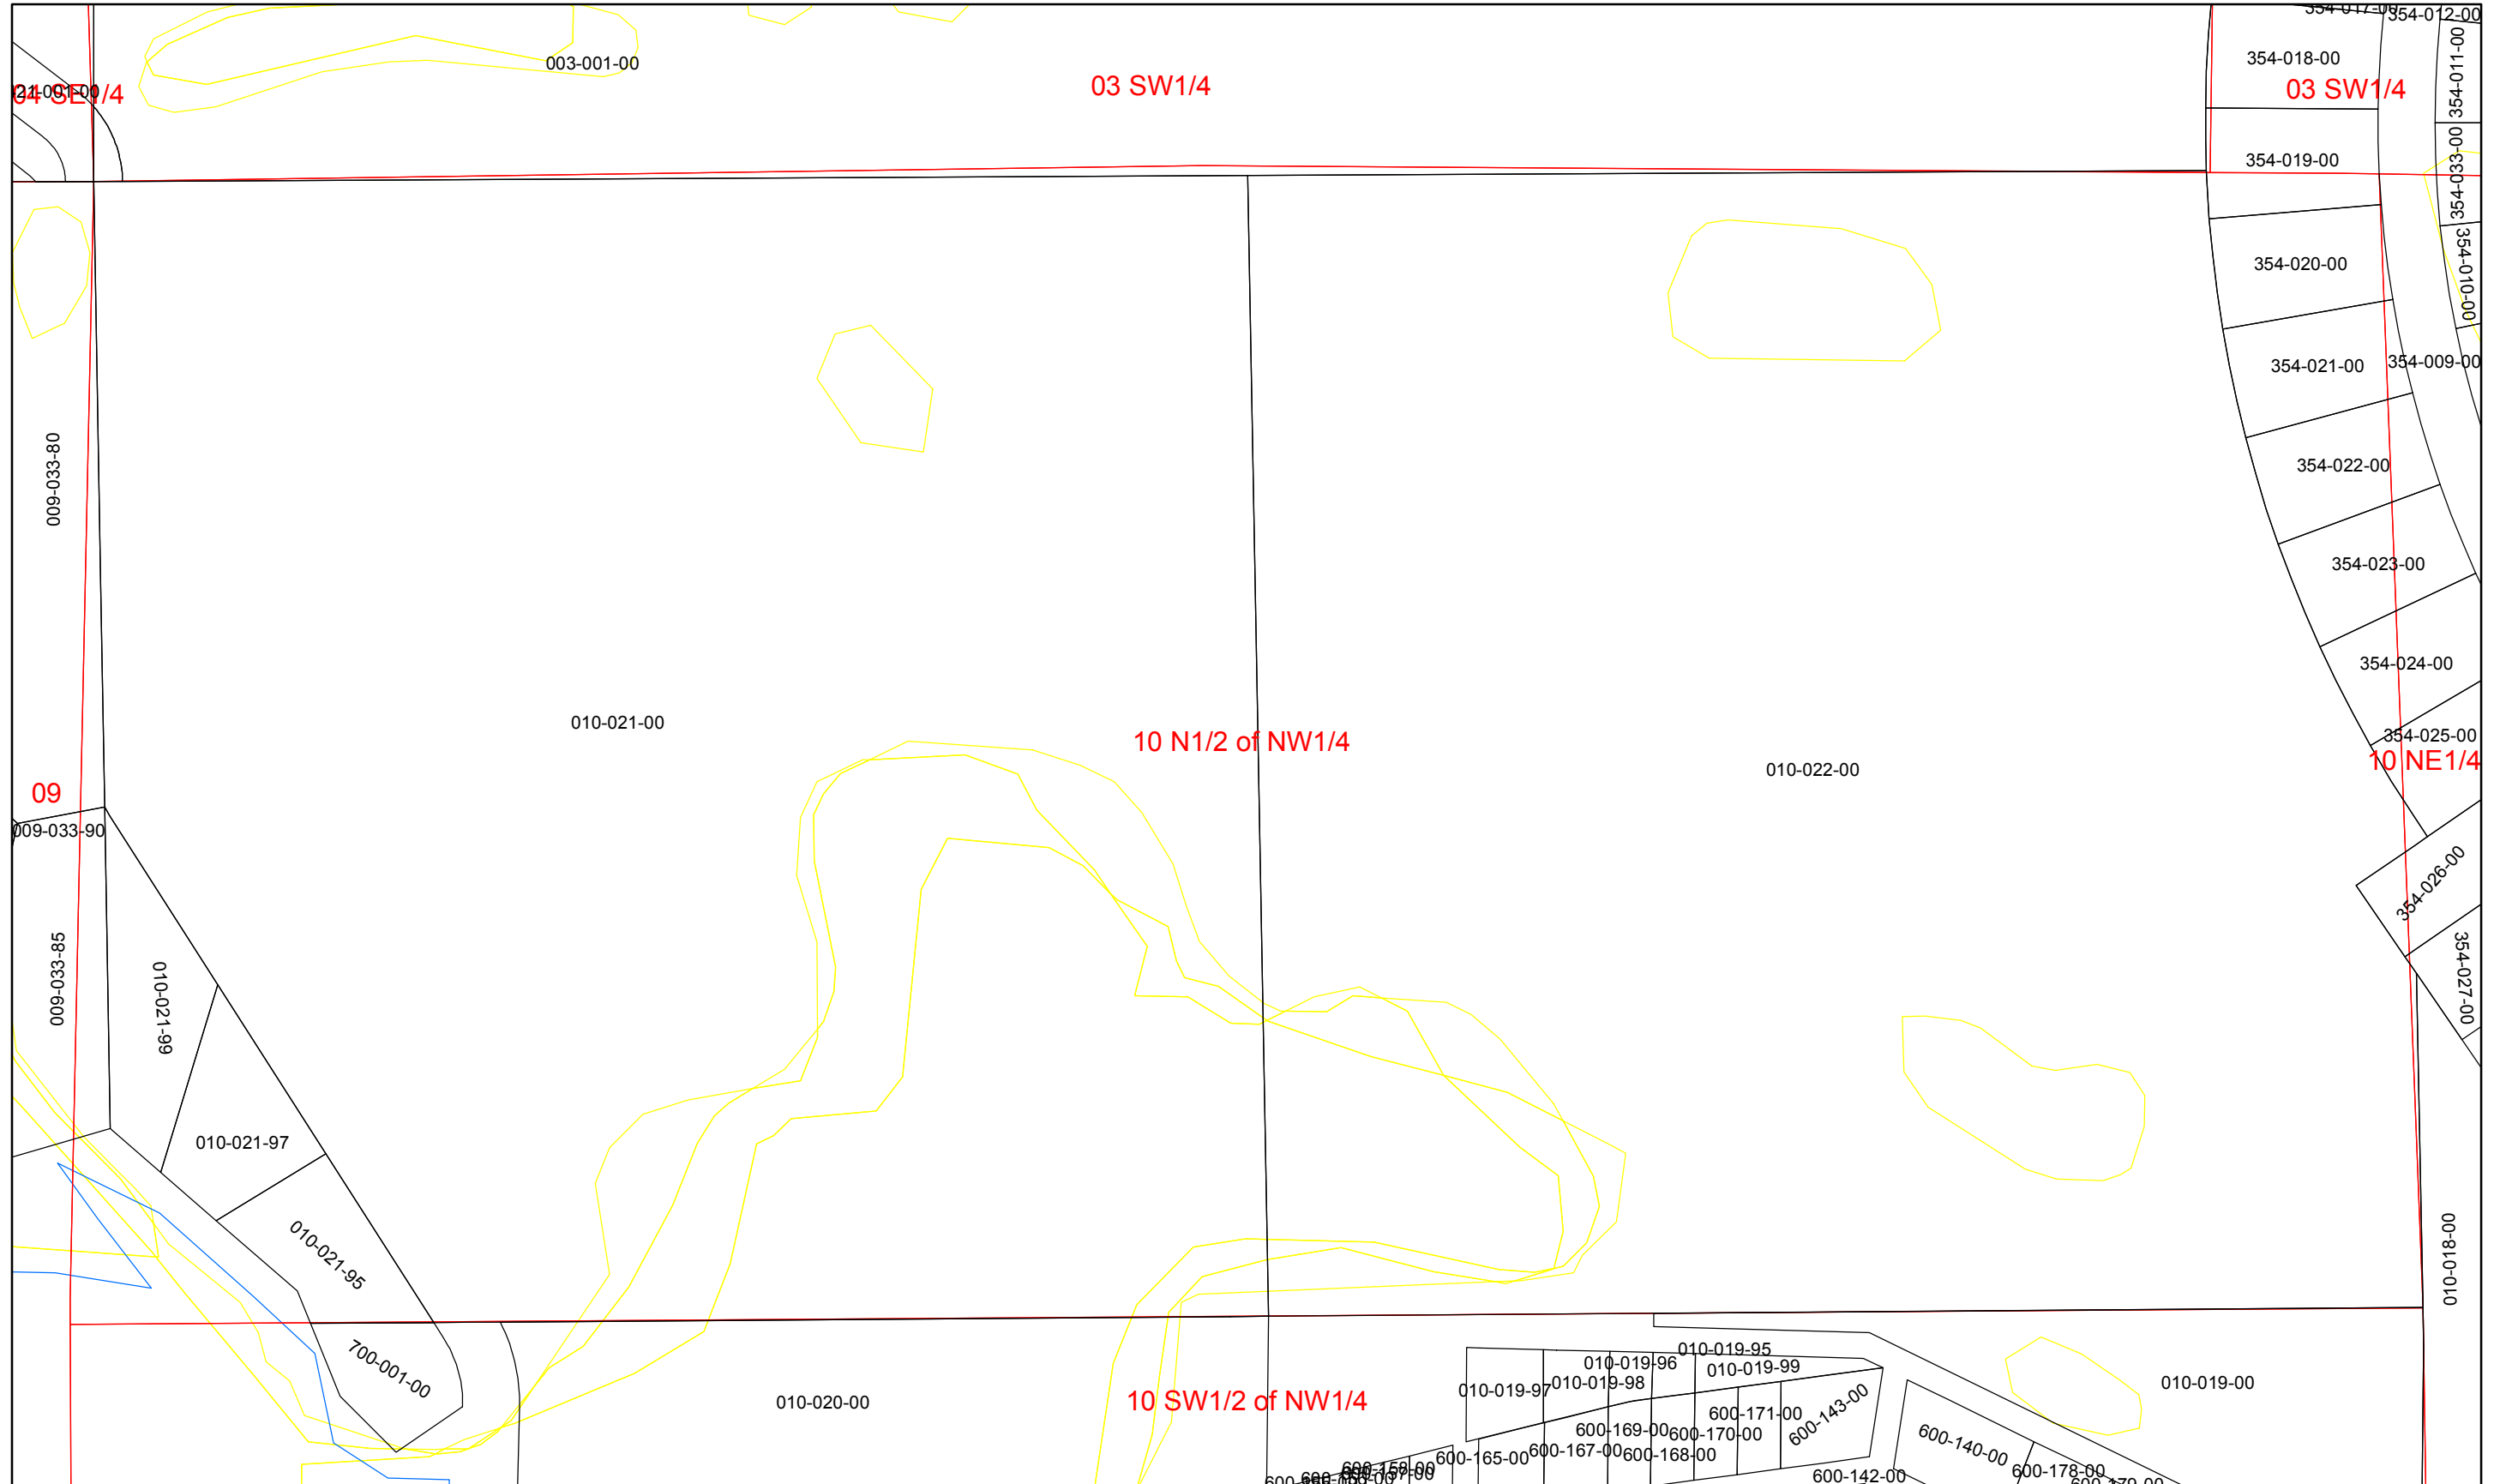

Lake Townshp Missauke County Tax Map

Section 10 N1/2 of NW1/4

Date: 2/14/2011

Parcel Numbers