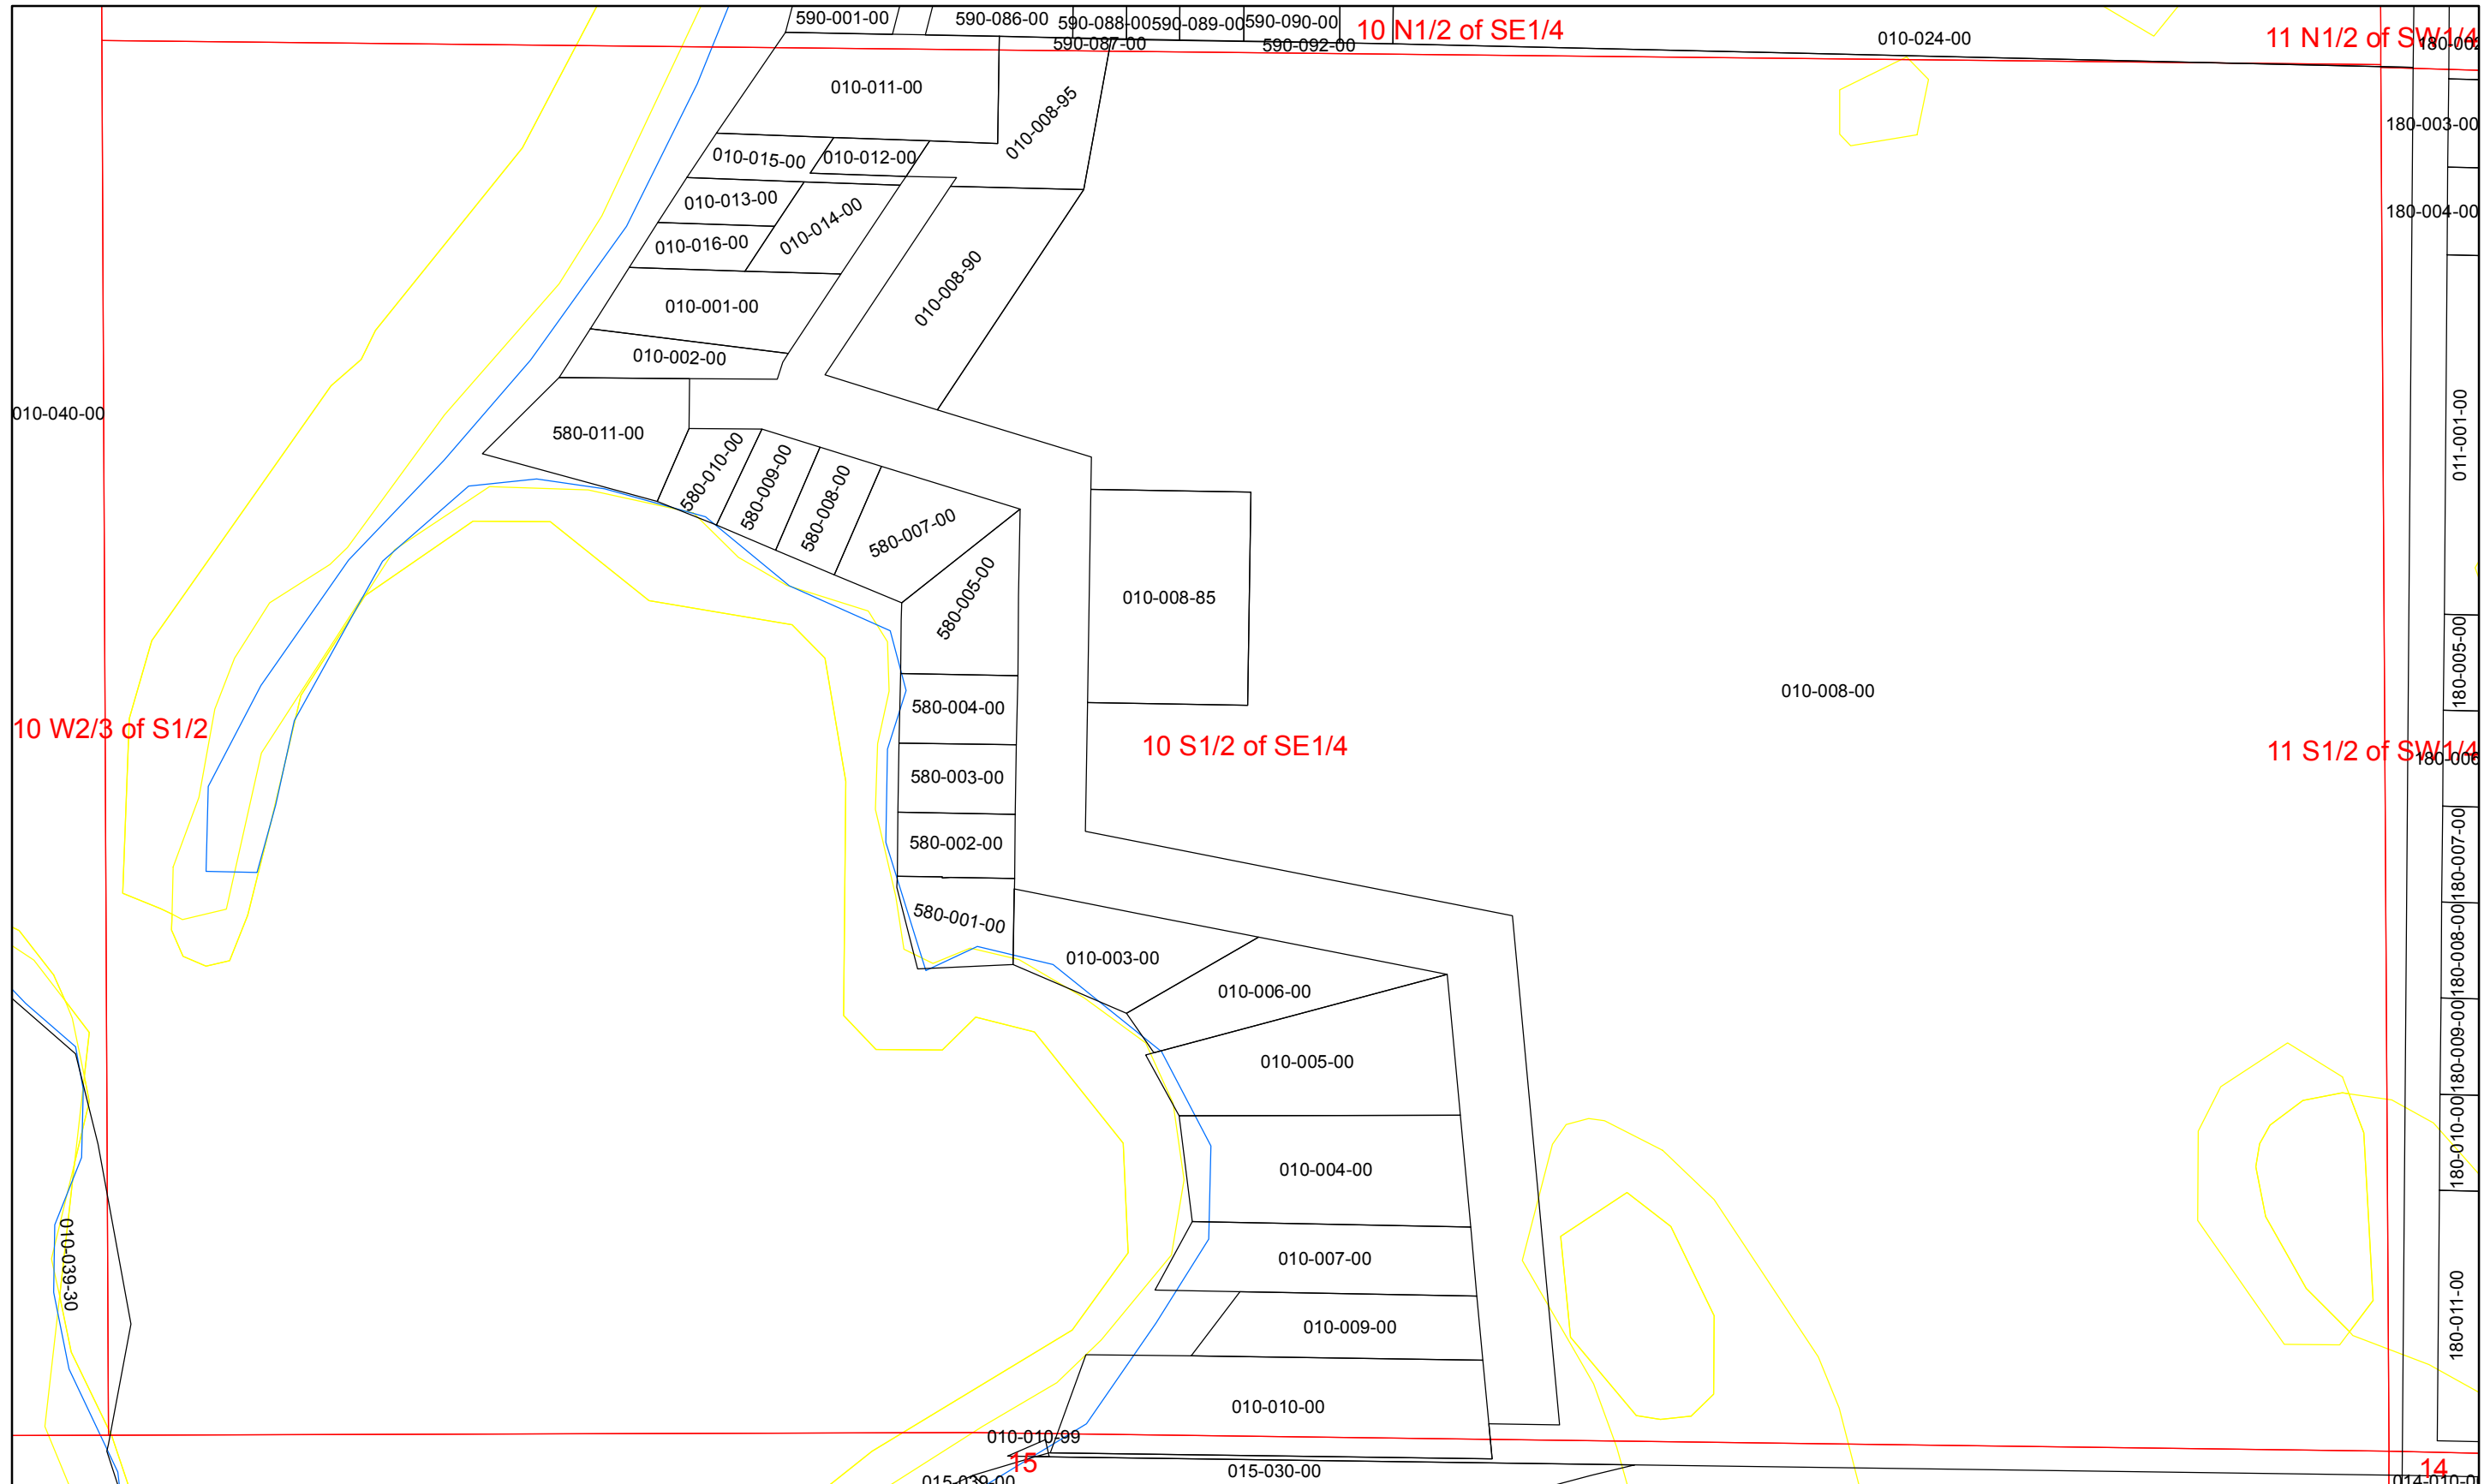

Parcel Numbers

Lake Township Missaukee County Tax Map

Section 10 S1/2 of SE1/4

Date: 2/14/2011

Parcel Numbers

Lake Township Missaukee County Tax Map

Section 10 SW1/2 of NW1/4

Date: 2/14/2011