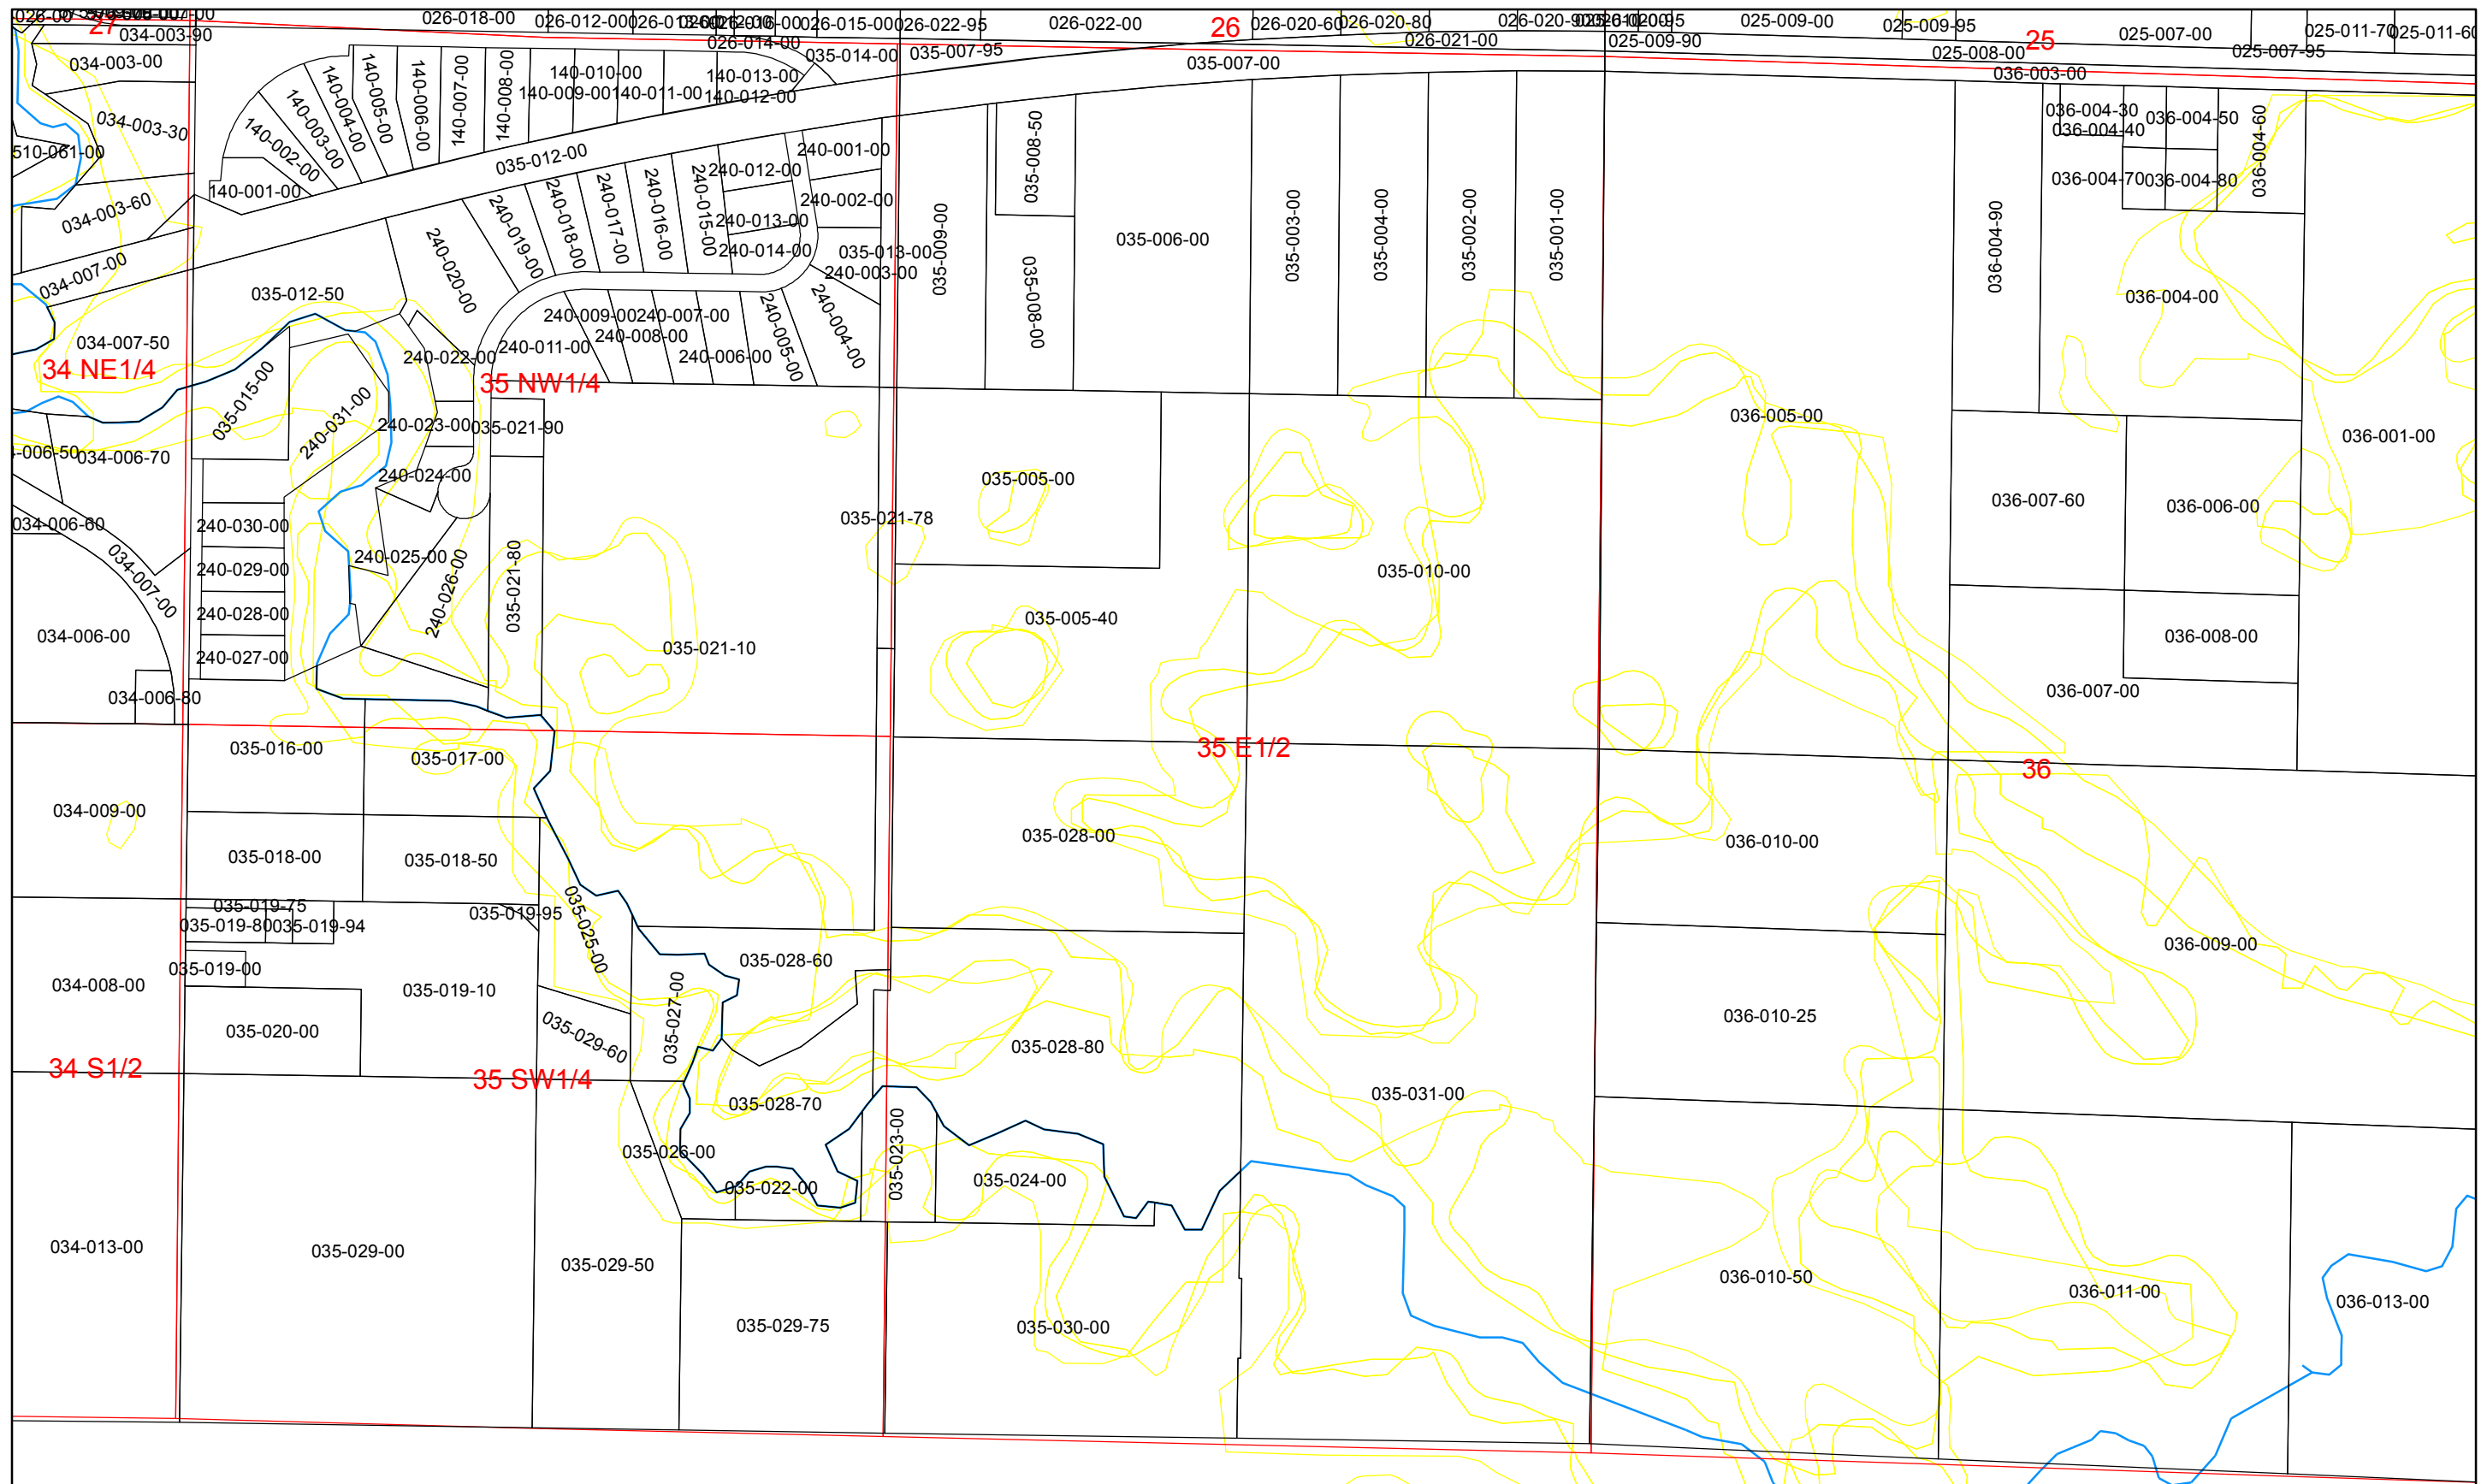

Lake Township Missaukee County Tax Map

Section 35 E1/2

Date: 2/14/2011

Parcel Numbers