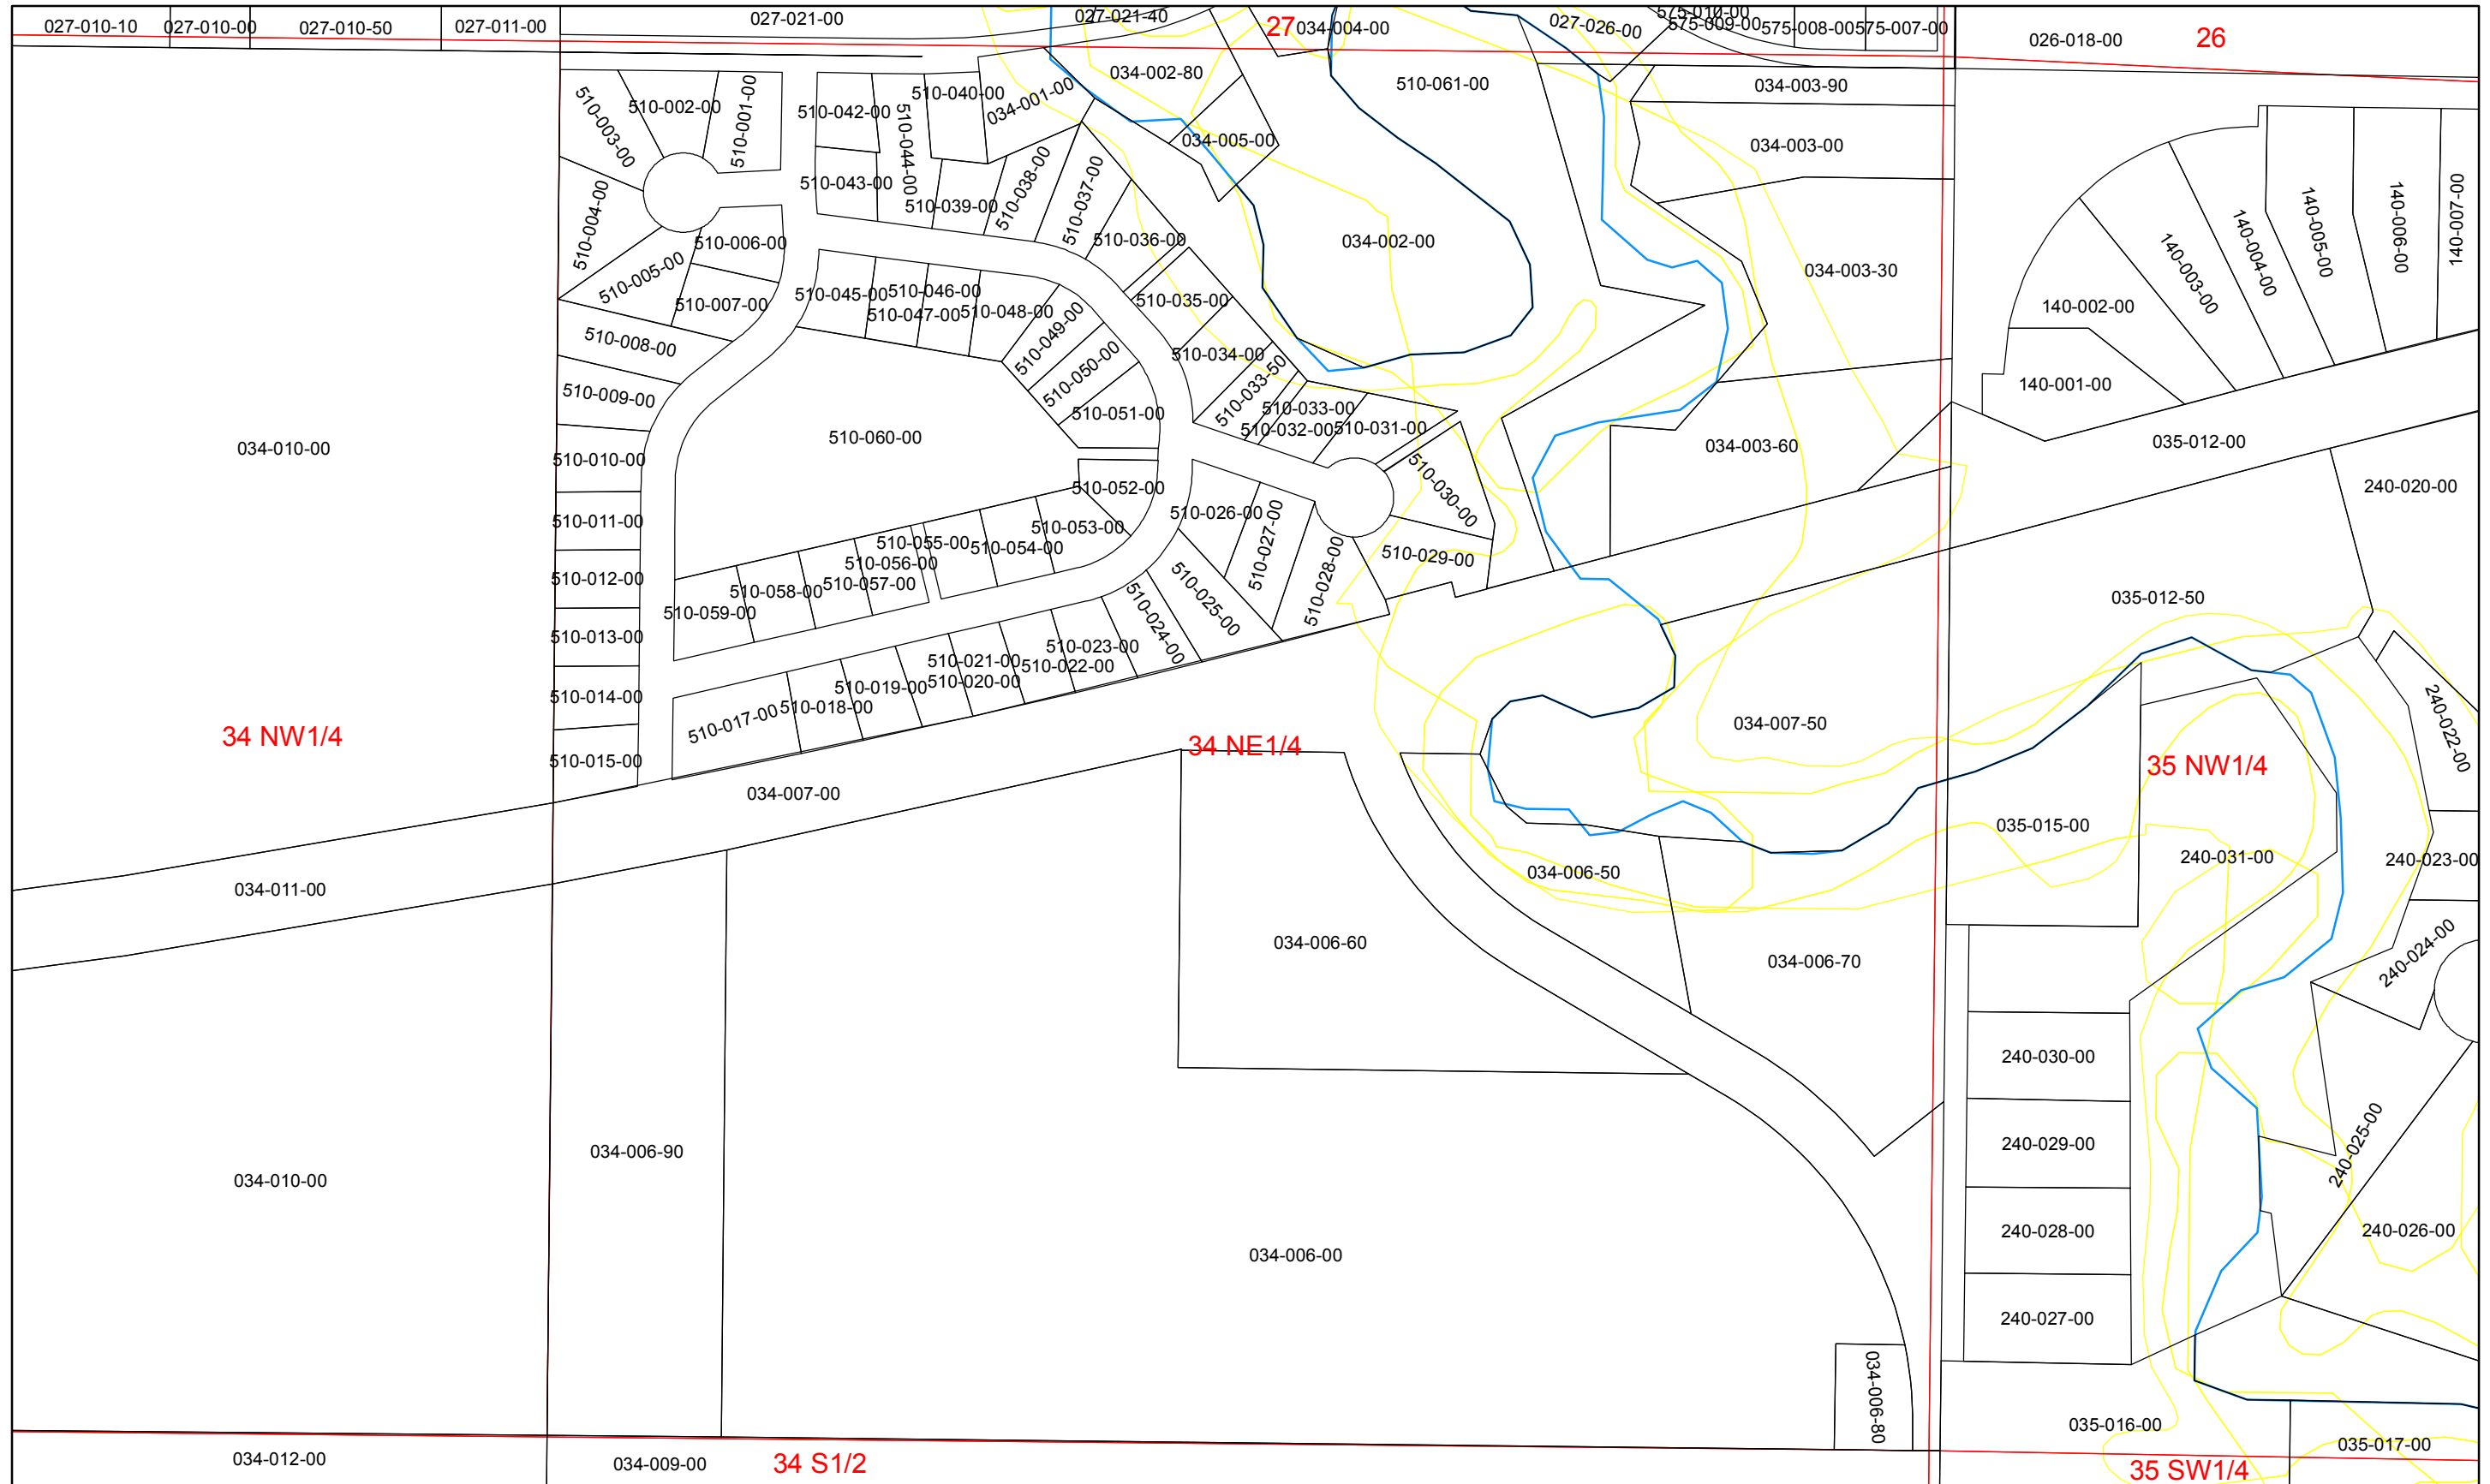

Lake Township Missaukee County Tax Map

Section 34 NE1/4

Parcel Numbers