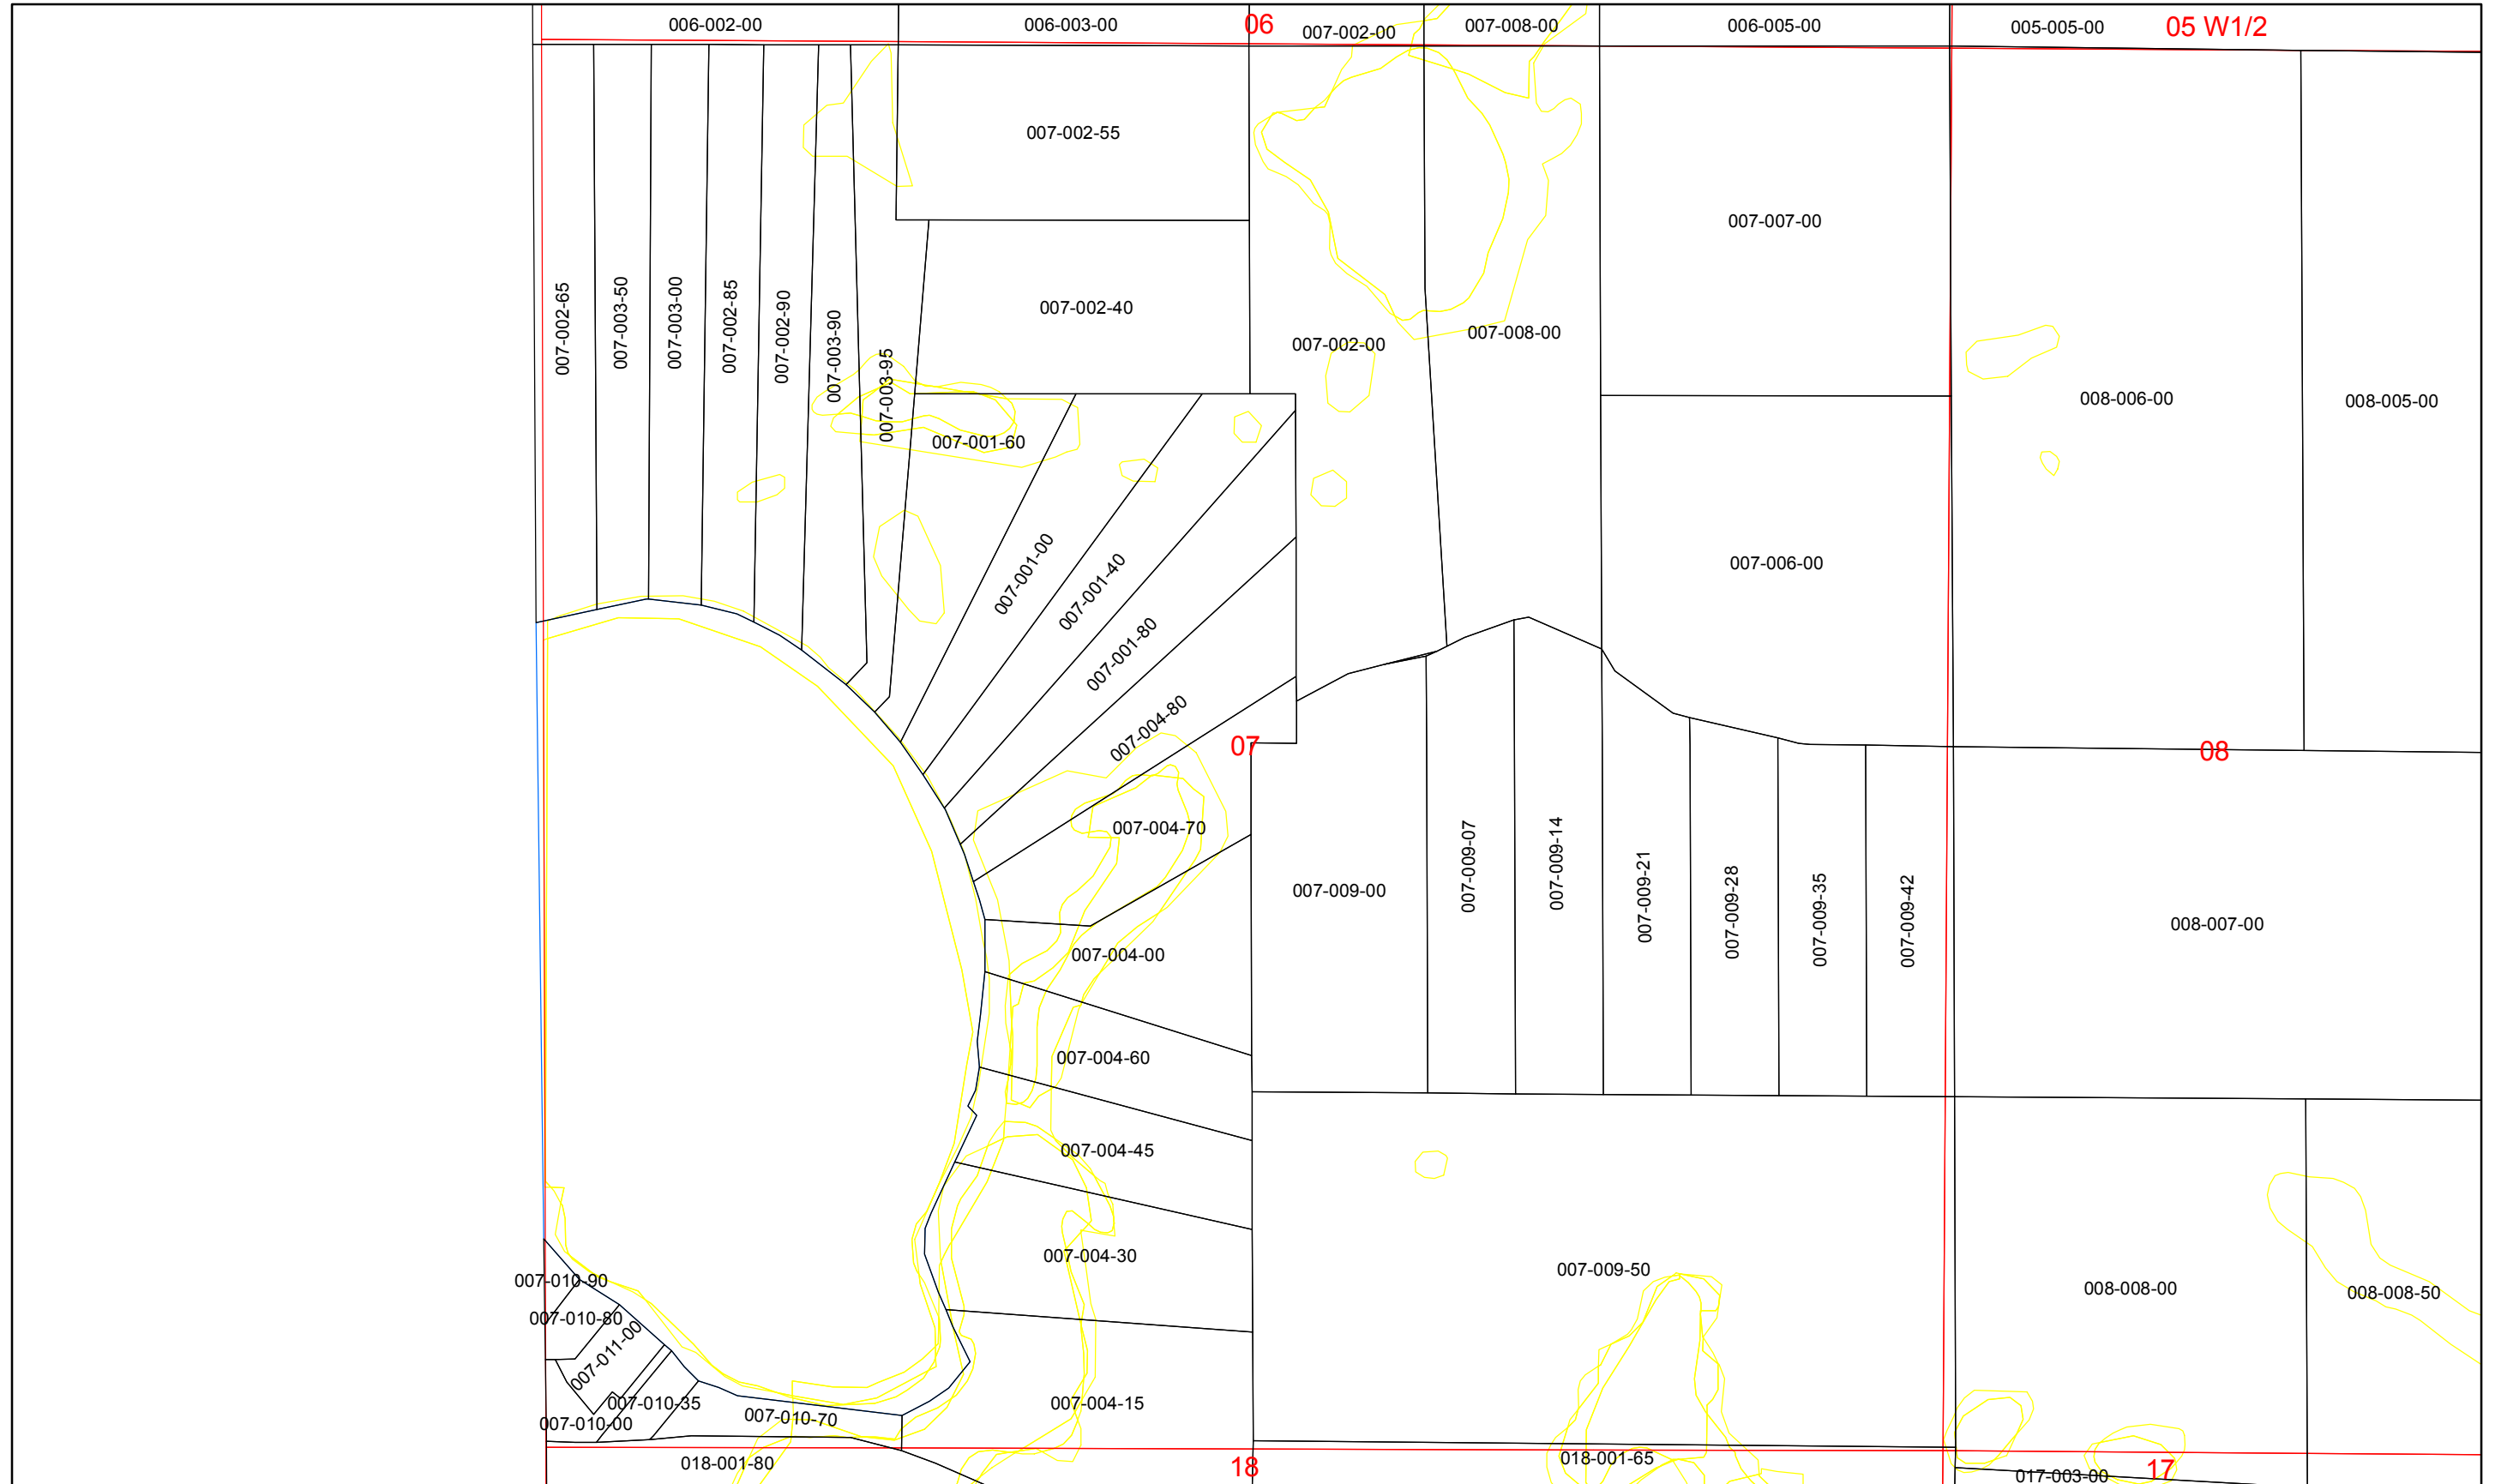

Section 05 SE1/4

Date: 2/14/2011

Parcel Numbers

Lake Townhship Missaukee County Tax Map

Section 05 W1/2

Parcel Numbers

Lake Townshp Missauke County Tax Map

Section 06

Date: 2/14/2011

Parcel Numbers

Lake Township Missaukee County Tax Map

Parcel Numbers

Section 07

Date: 2/14/2011

Lake Township Missaukee County Tax Map

Section 08