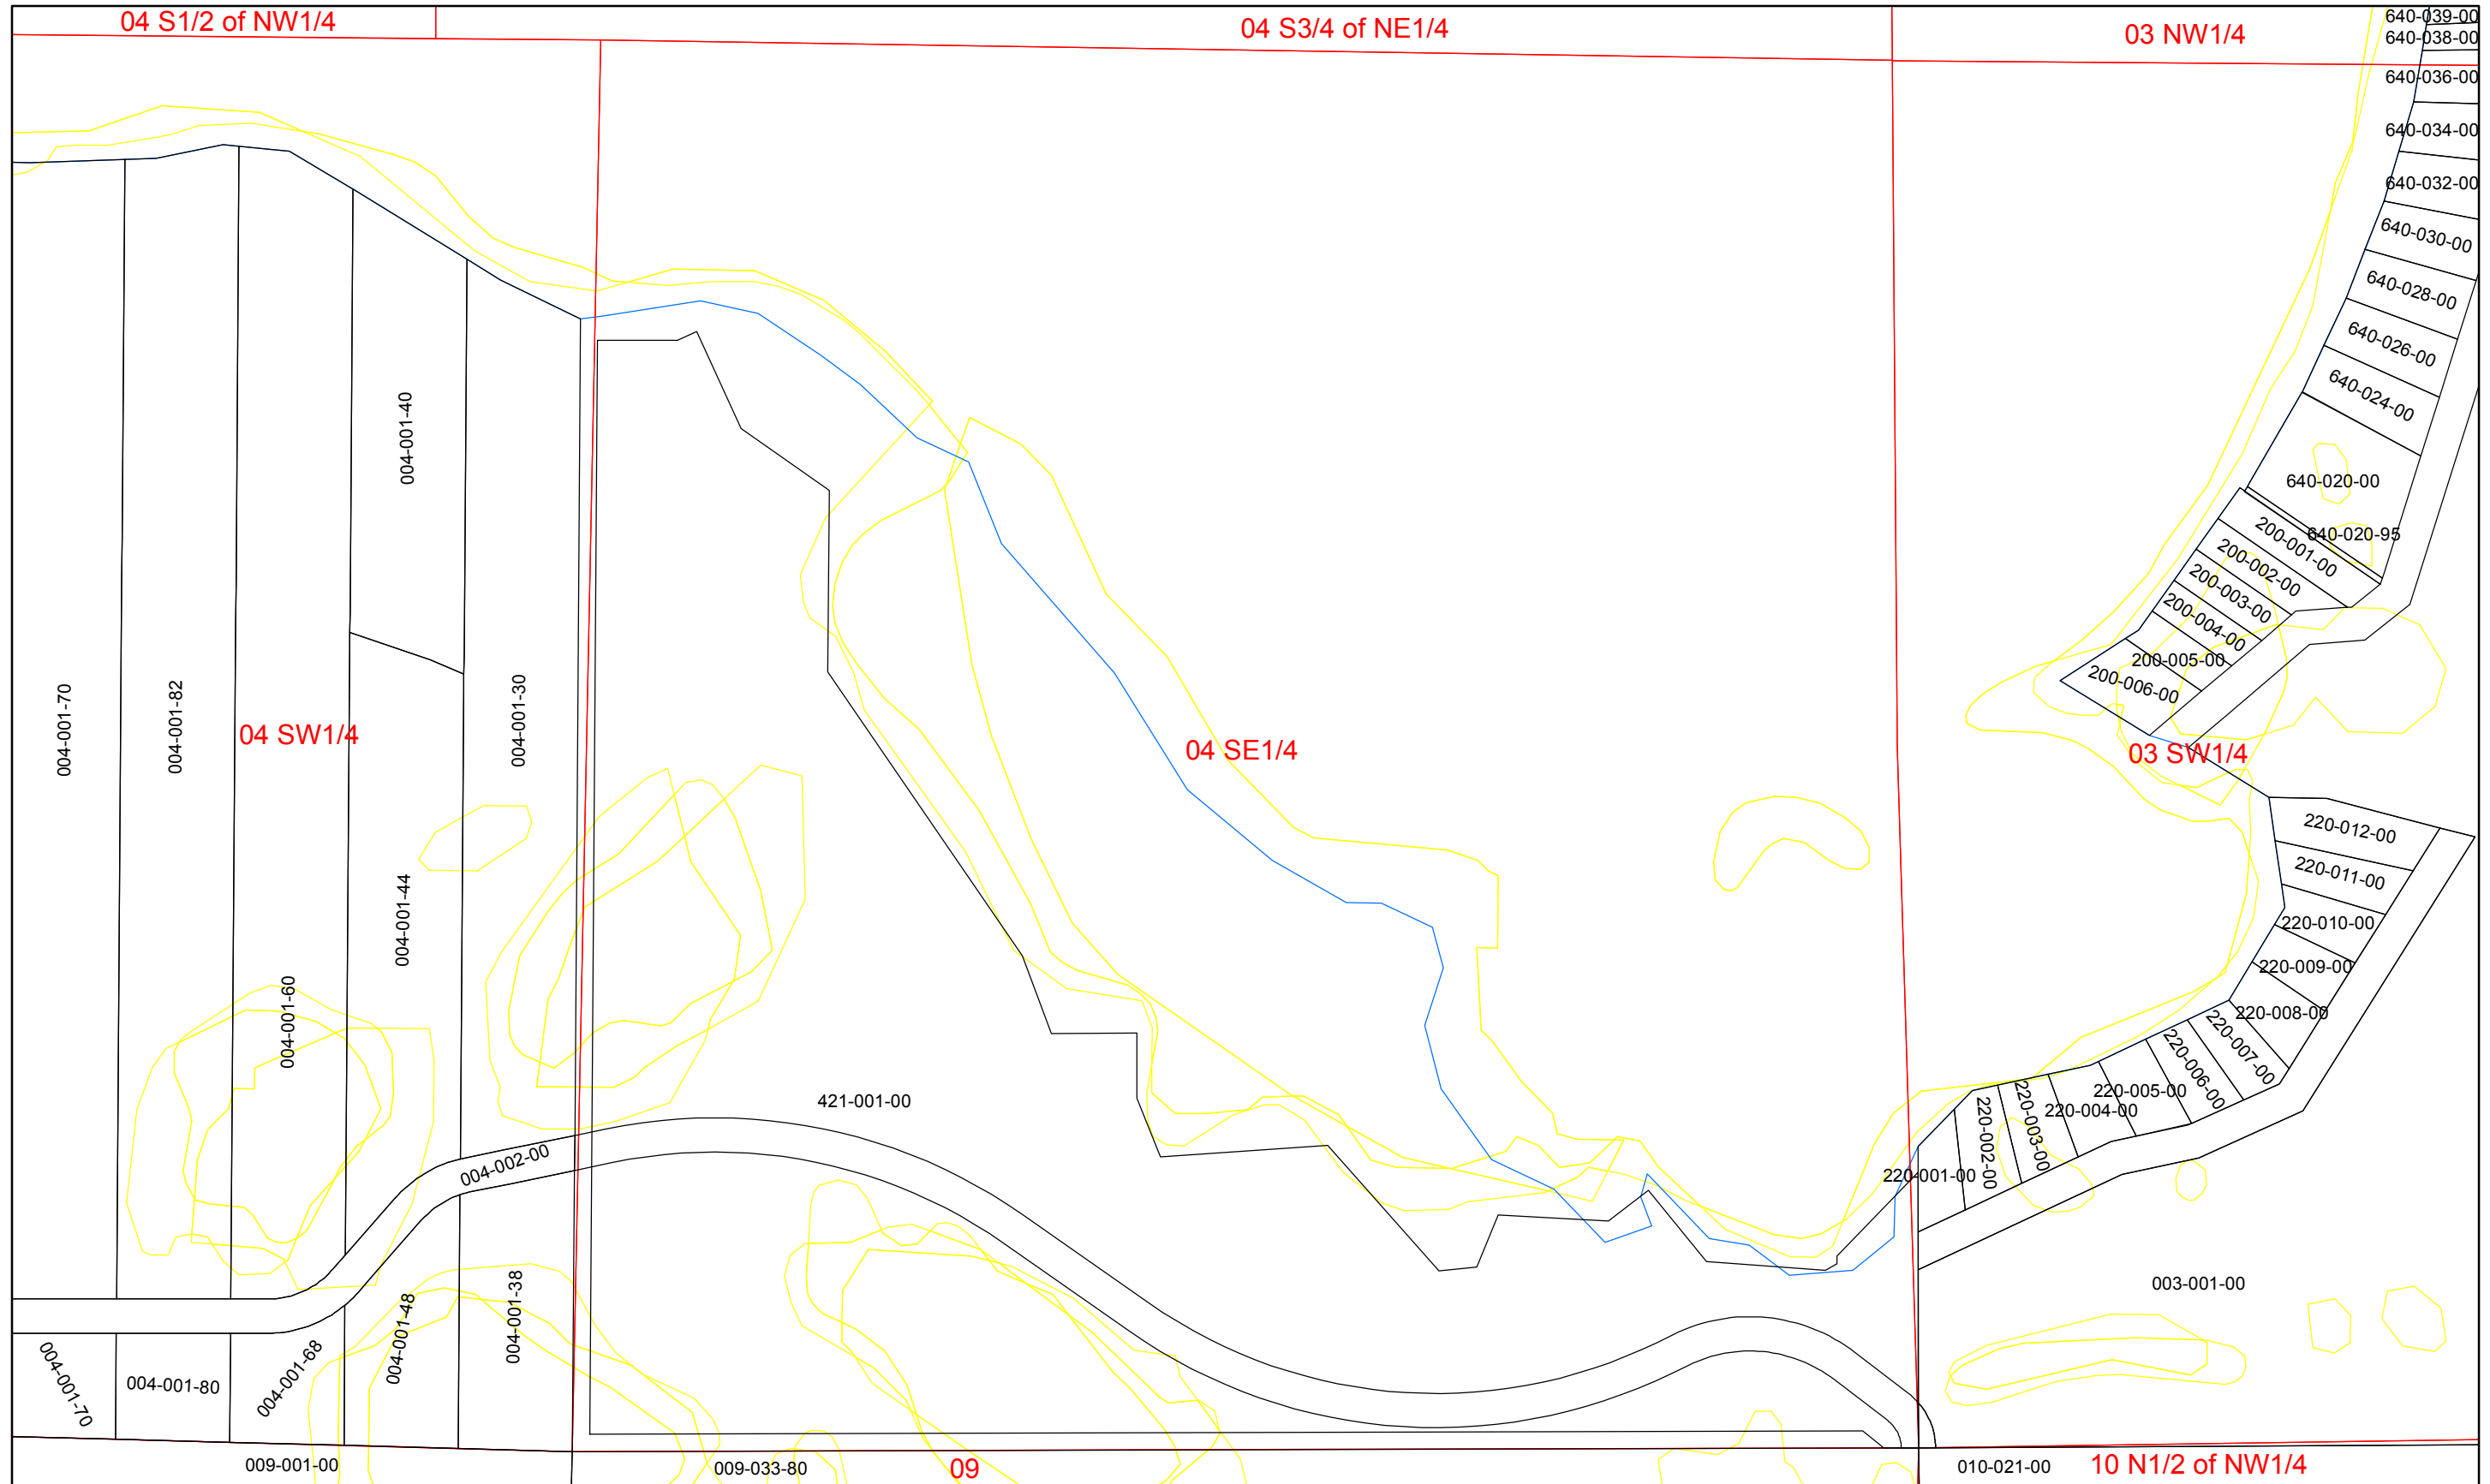

Lake Township Missaukee County Tax Map

Parcel Numbers

Section 04 SE1/4

Date: 2/14/2011