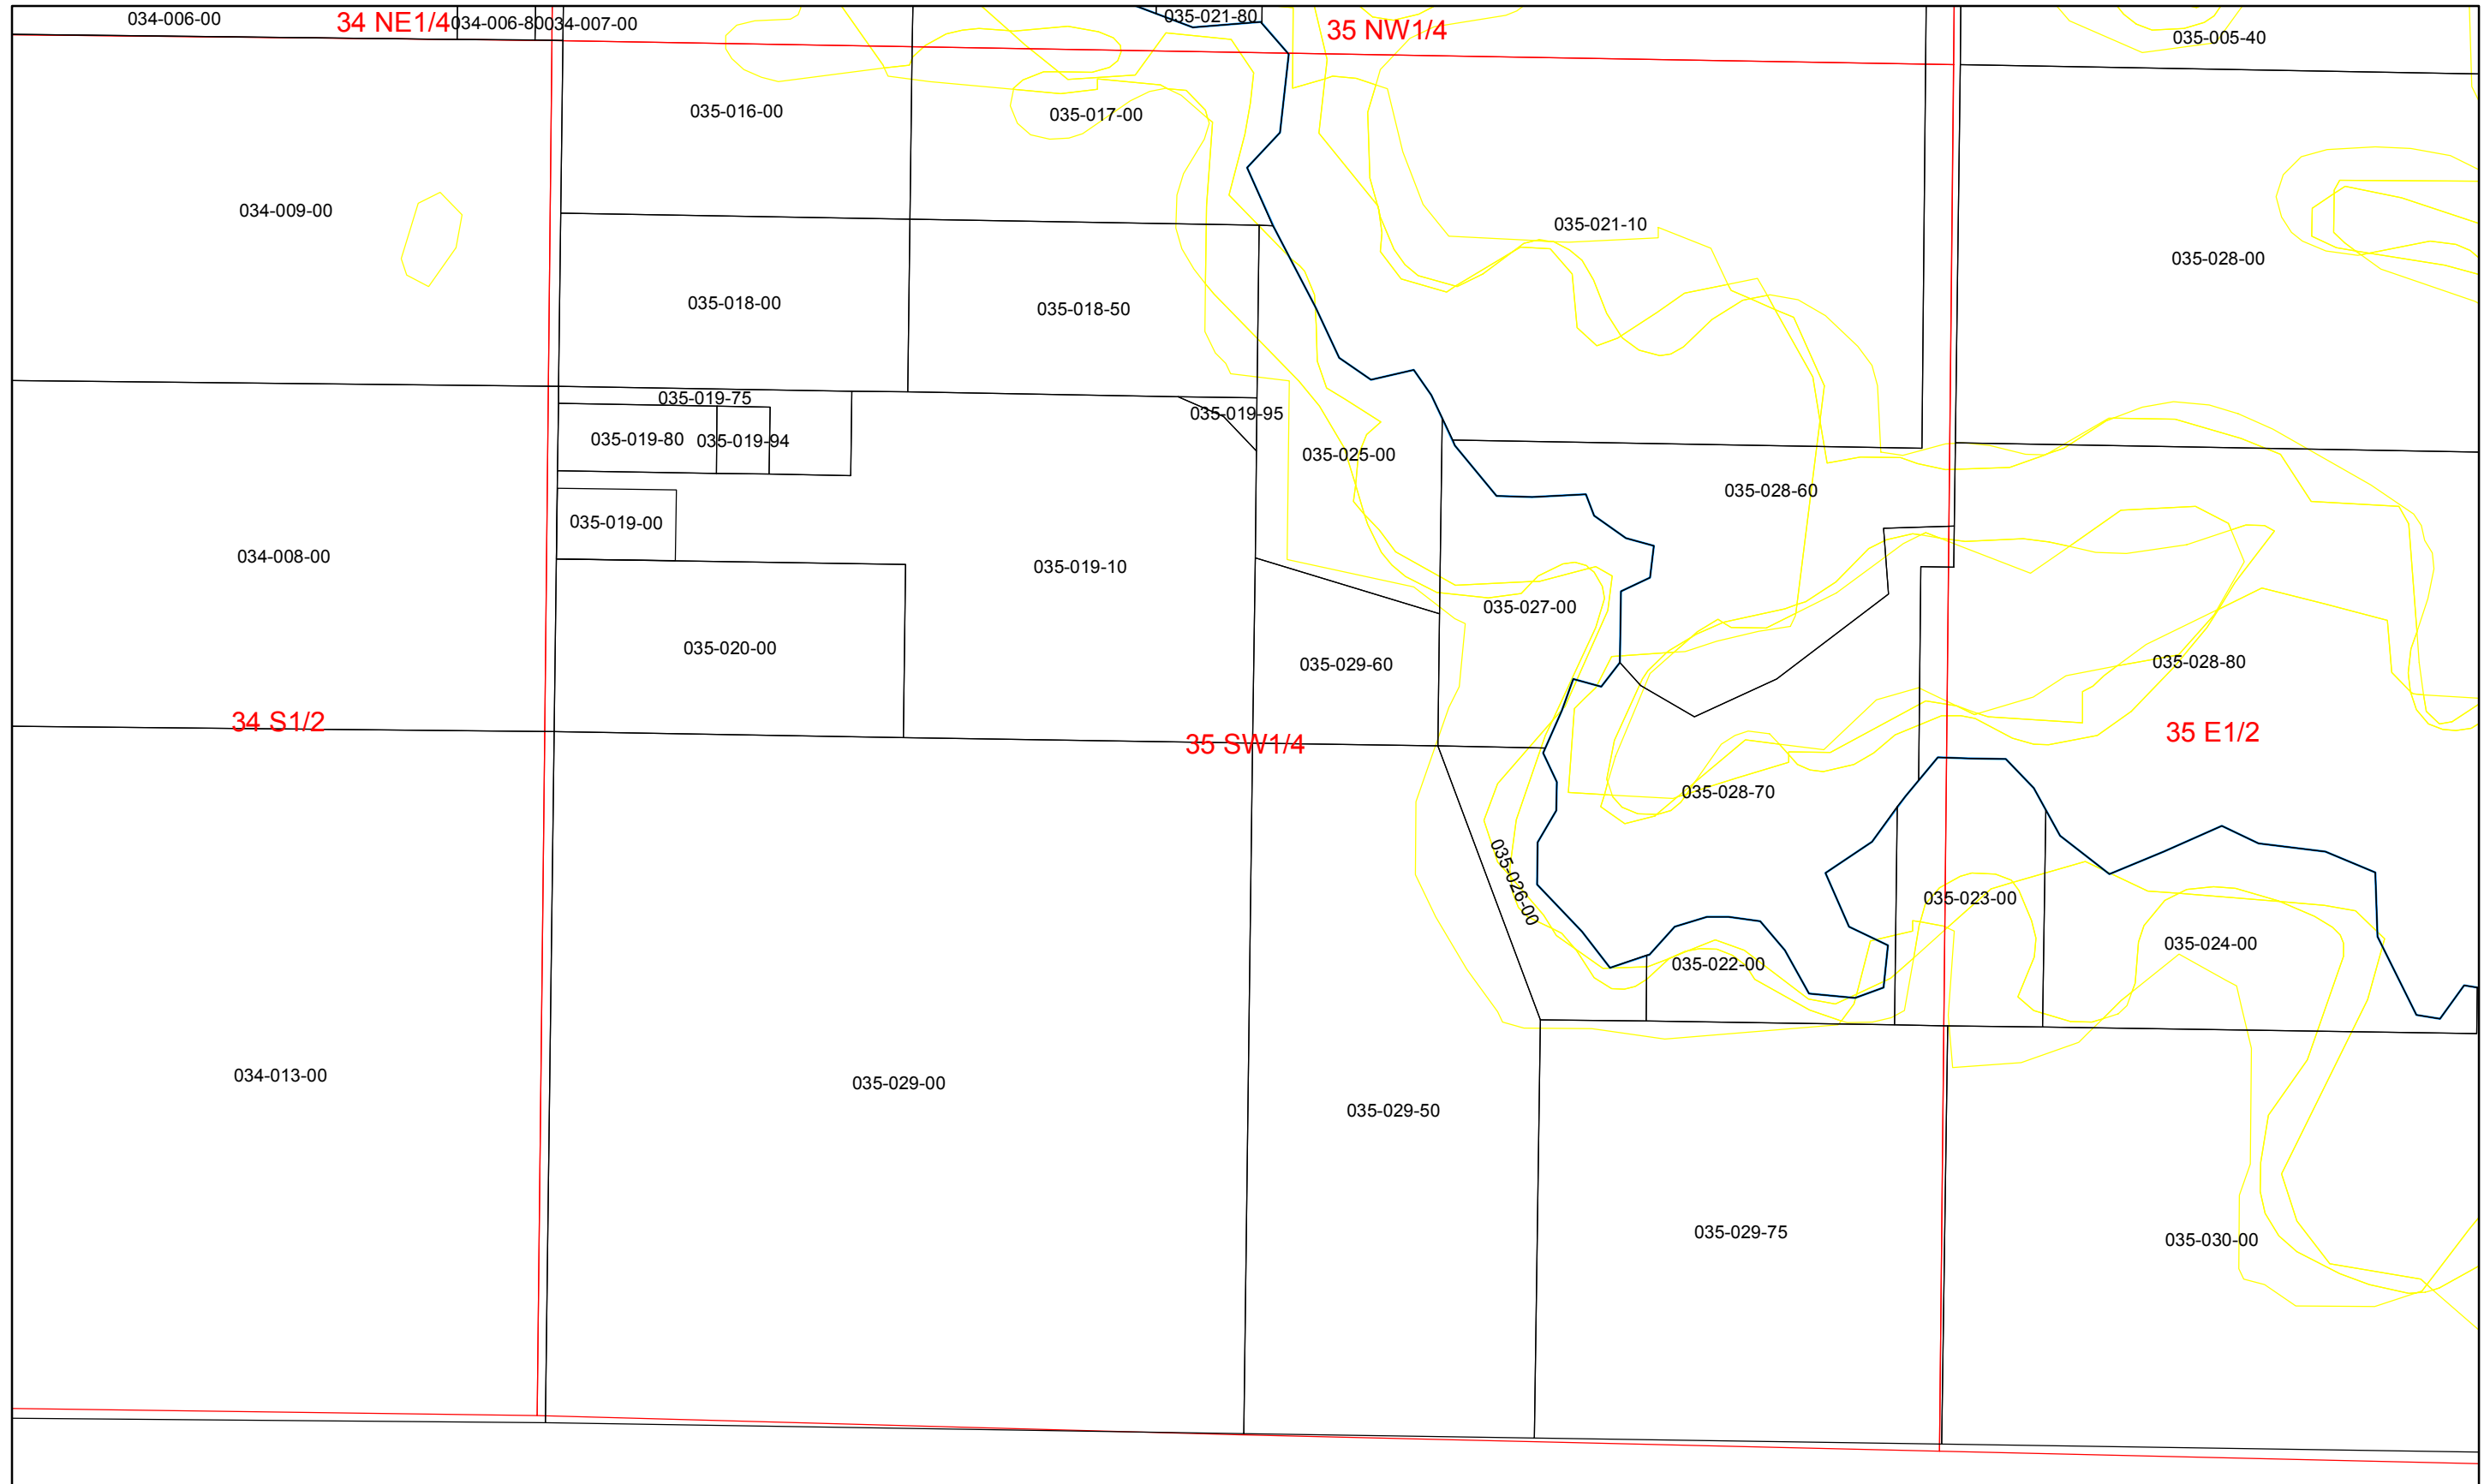

Lake Townhship Missaukee County Tax Map

Section 35 SW1/4

Date: 2/14/2011

Parcel Numbers