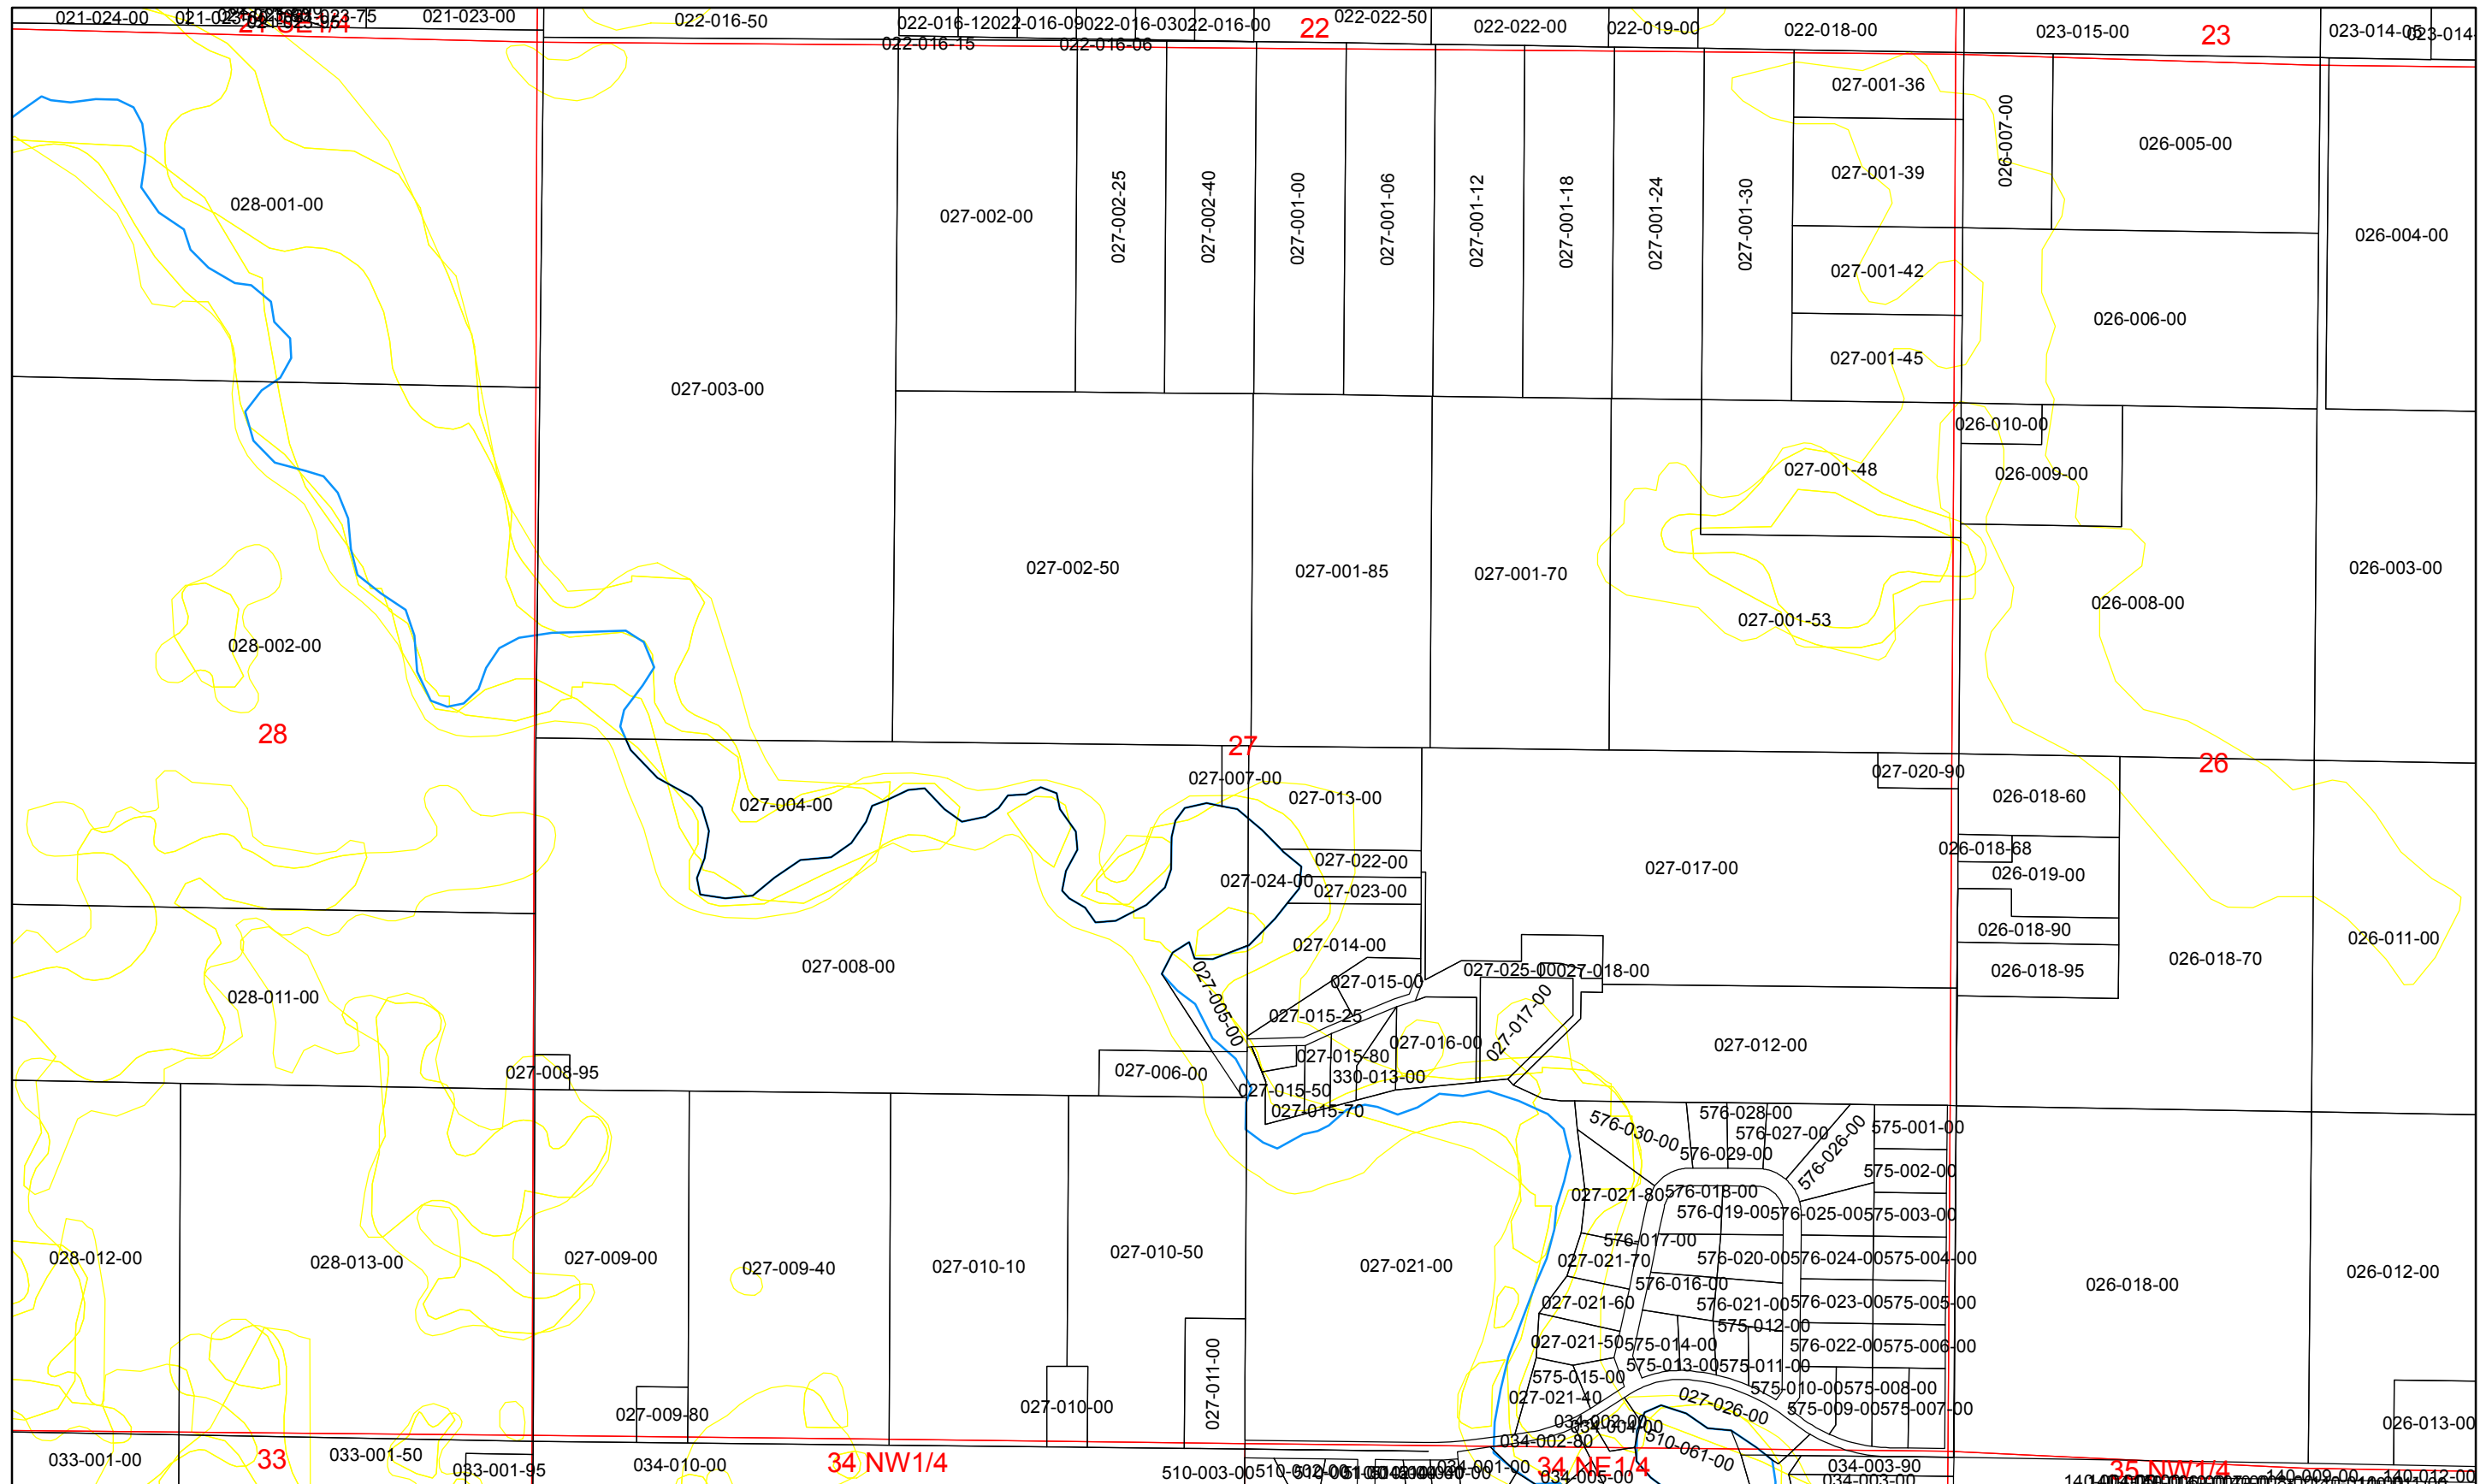

Lake Township Missaukee County Tax Map

Section 27

Parcel Numbers