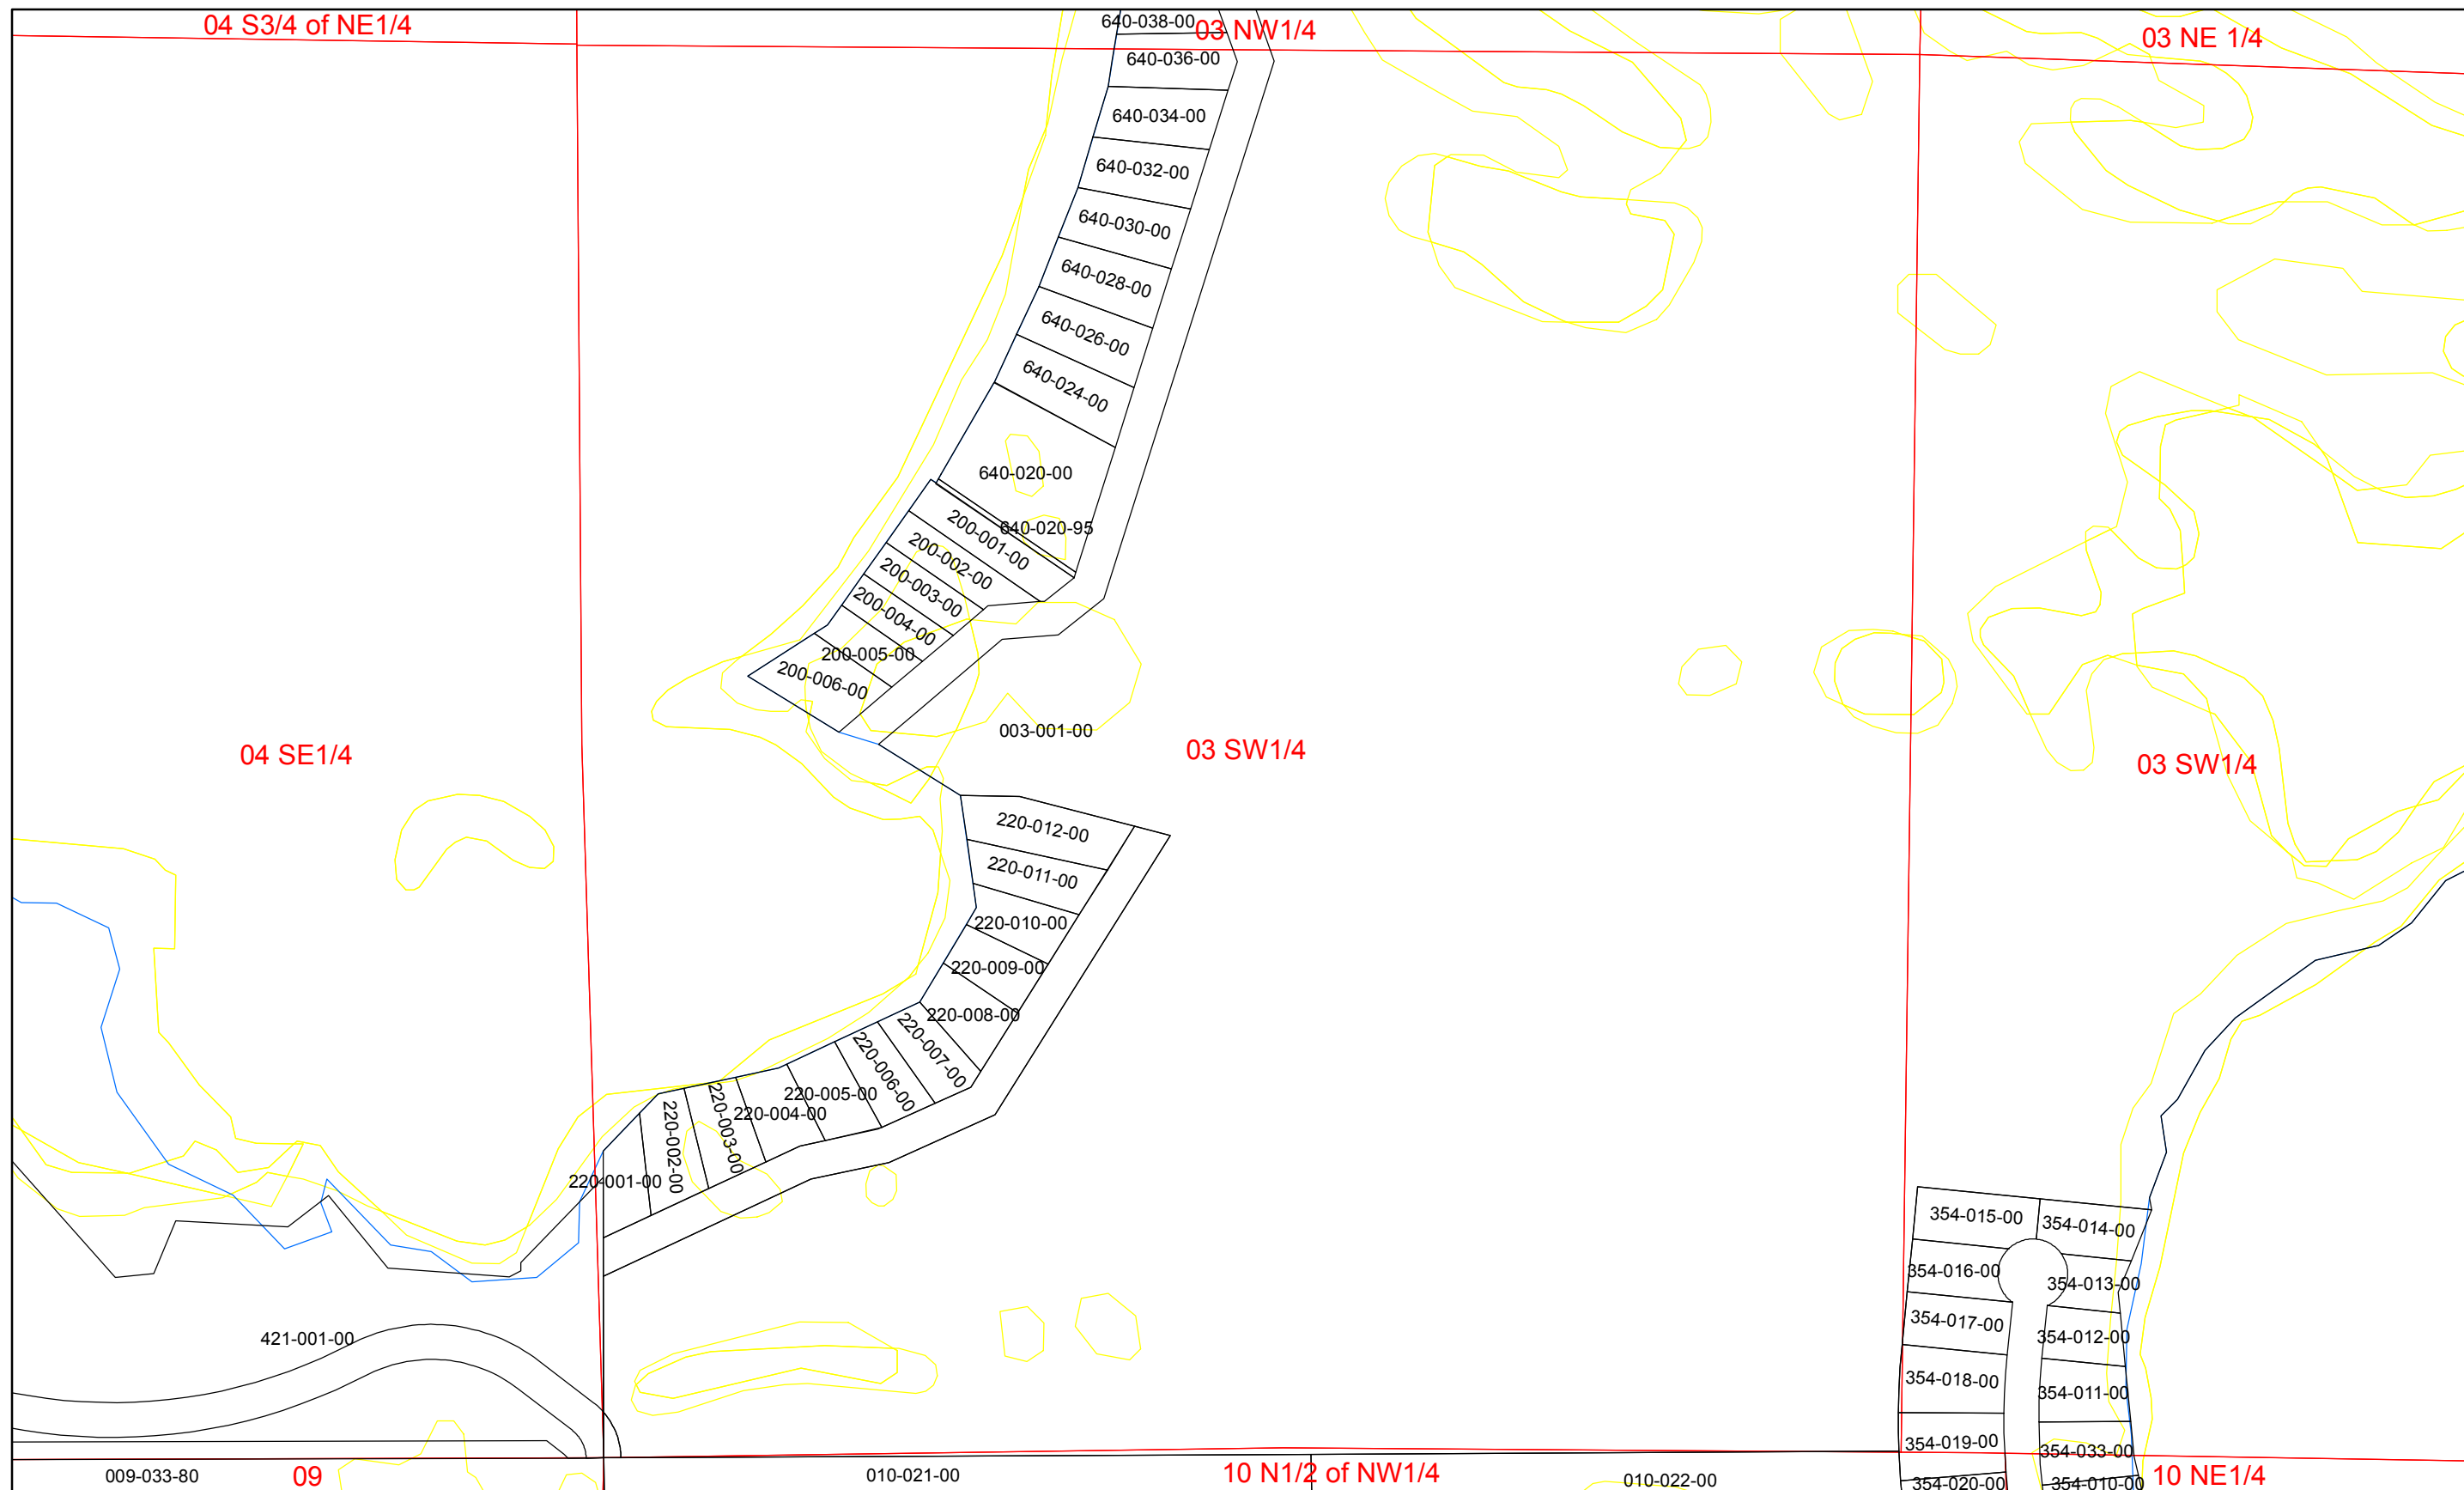

Lake Township Missaukee County Tax Map

Section 01

Date: 2/14/2011

Parcel Numbers

Lake Townshp Missauke County Tax Map

Section 01 N1/2 of NW1/4

Date: 2/14/2011

Parcel Numbers

Lake Townshp Missaukee County Tax Map

Section 02

Parcel Numbers

Lake Township Missaukee County Tax Map

Section 02 N1/3 of NE1/4

Date: 2/14/2011

Parcel Numbers

Lake Townshp Missaukee County Tax Map

Section 03 NE 1/4

Date: 2/14/2011

Parcel Numbers

Lake Township Missaukee County Tax Map

Section 03 NW1/4

Date: 2/14/2011

Parcel Numbers

Lake Township Missaukee County Tax Map

Section 03 SW1/4

Date: 2/14/2011

Parcel Numbers

Lake Townshp Missaukee County Tax Map

Section 03 SW1/4

Date: 2/14/2011

Parcel Numbers

Lake Townhship Missaukee County Tax Map