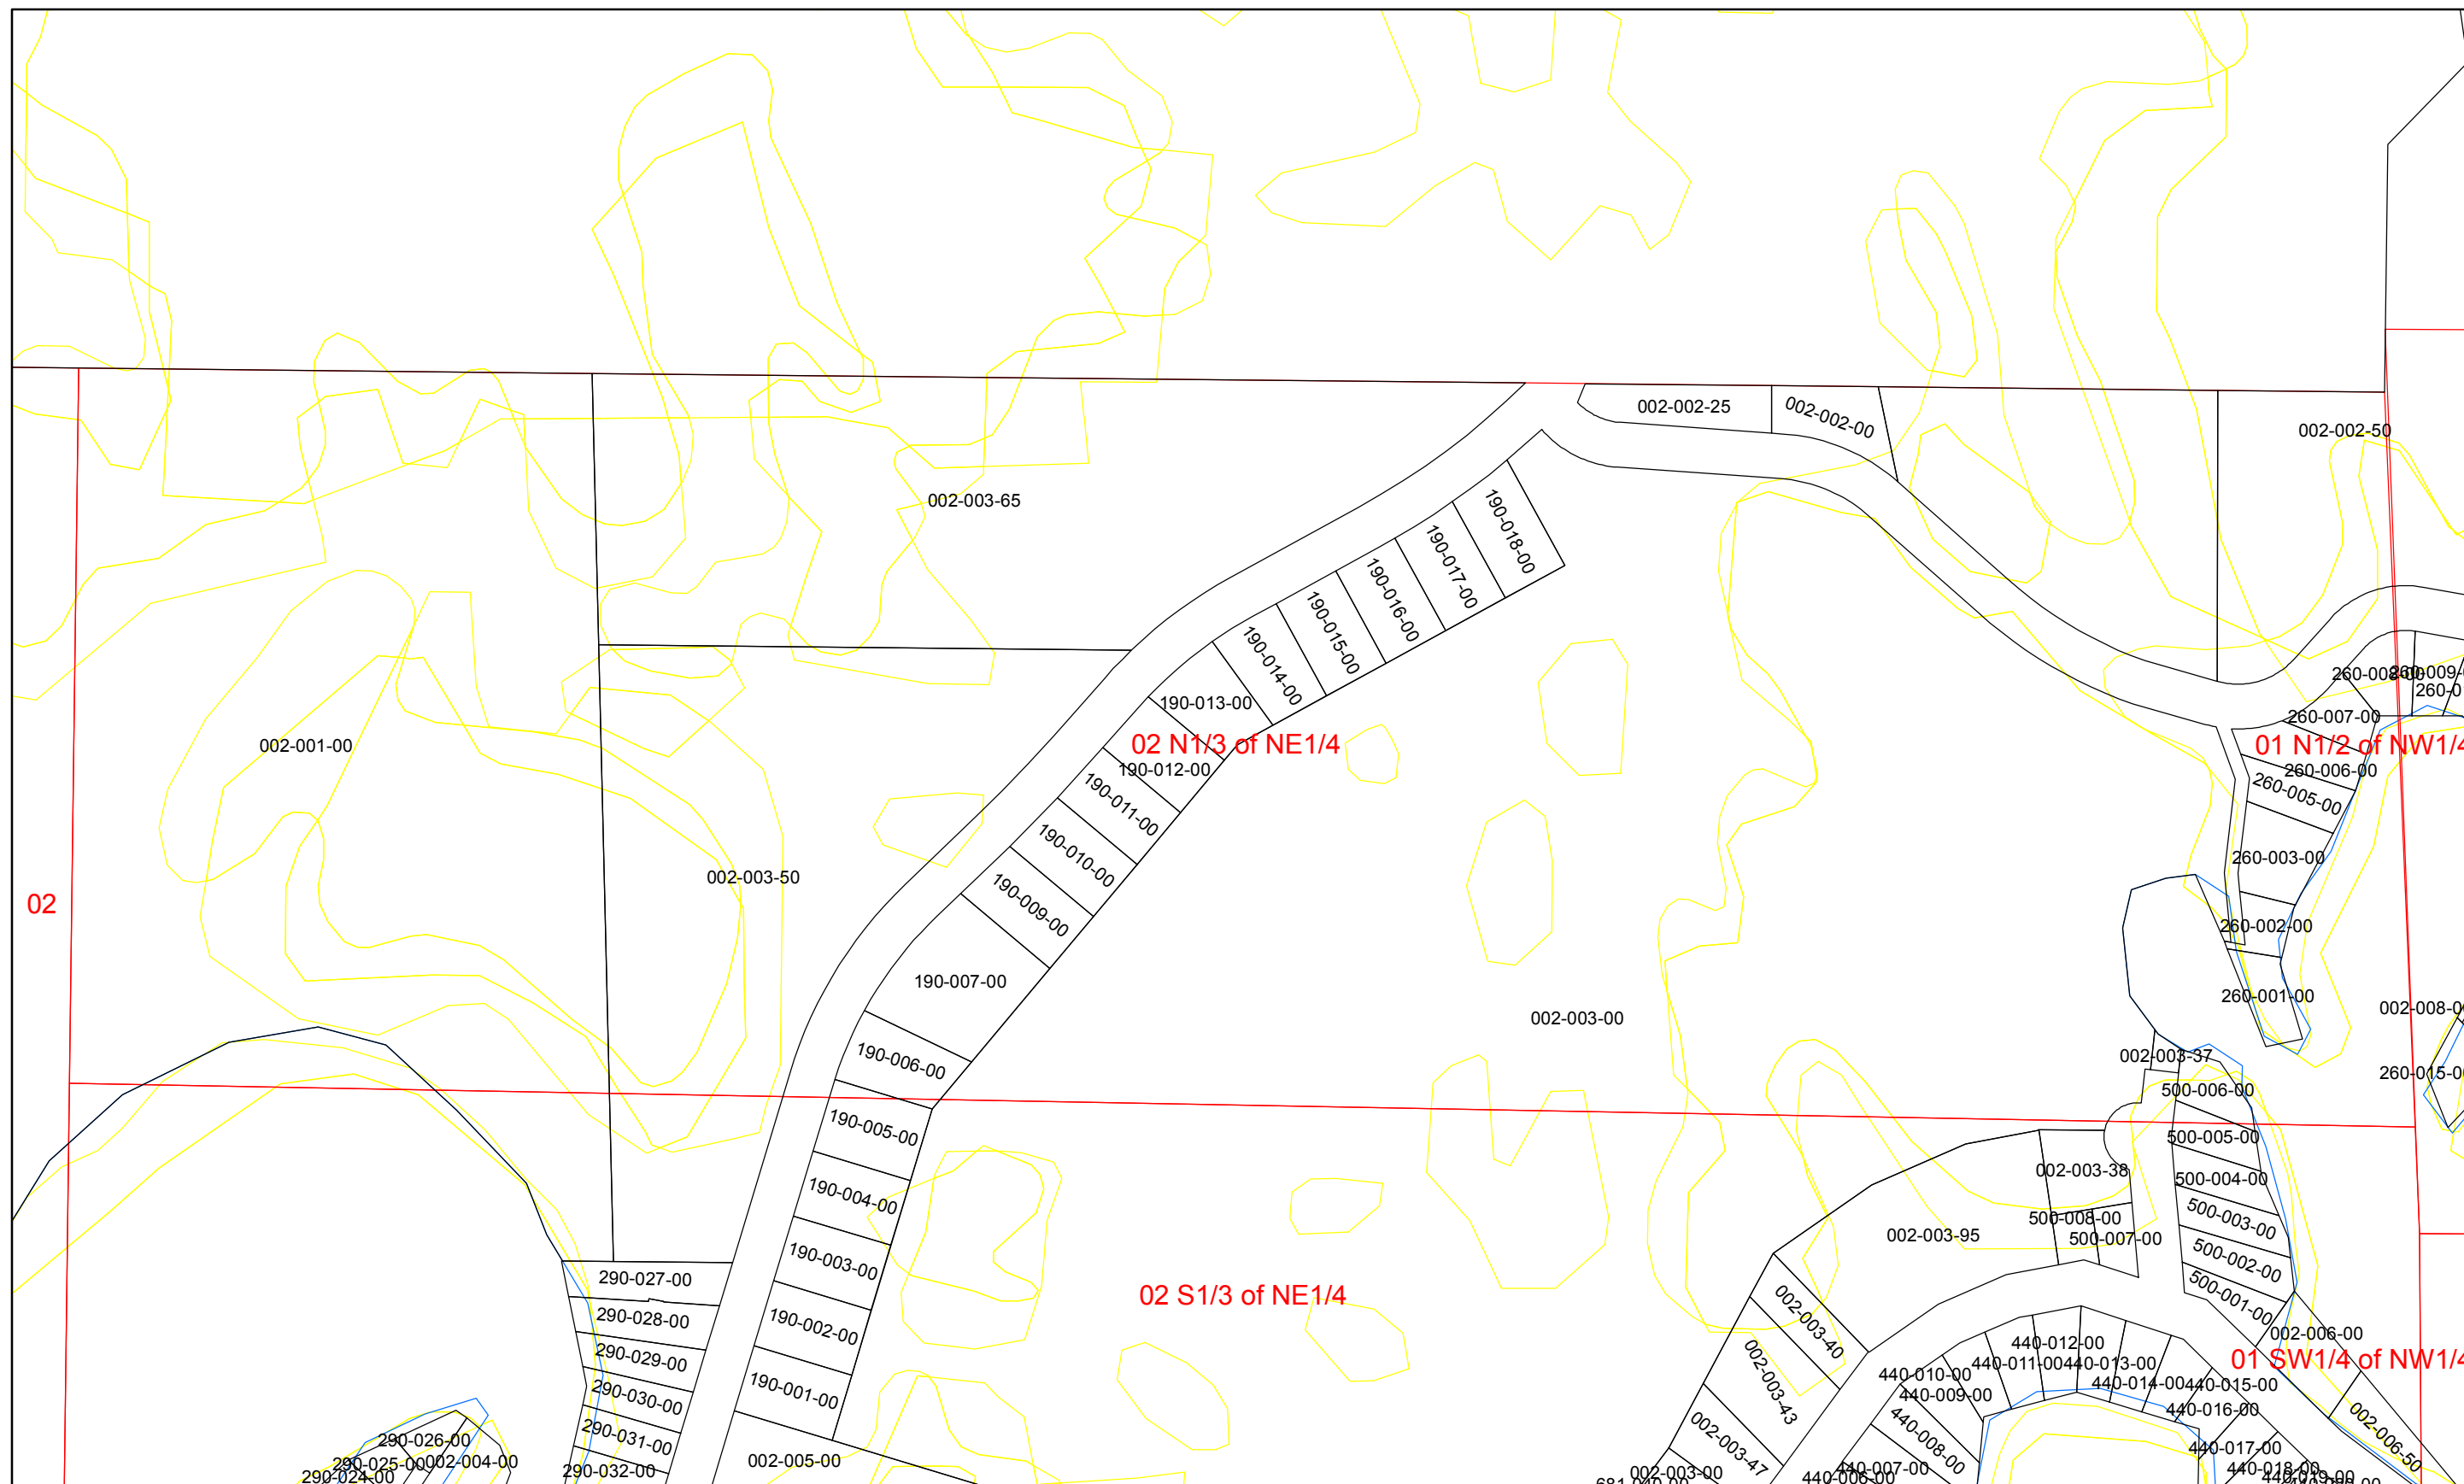

Lake Township Missaukee County Tax Map

Section 01

Date: 2/14/2011

Parcel Numbers

Lake Townshp Missauke County Tax Map

Section 01 N1/2 of NW1/4

Date: 2/14/2011

Parcel Numbers

Lake Townshp Missaukee County Tax Map

Section 02

Parcel Numbers

Lake Township Missaukee County Tax Map

Section 02 N1/3 of NE1/4

Date: 2/14/2011

Parcel Numbers

Lake Townshp Missaukee County Tax Map