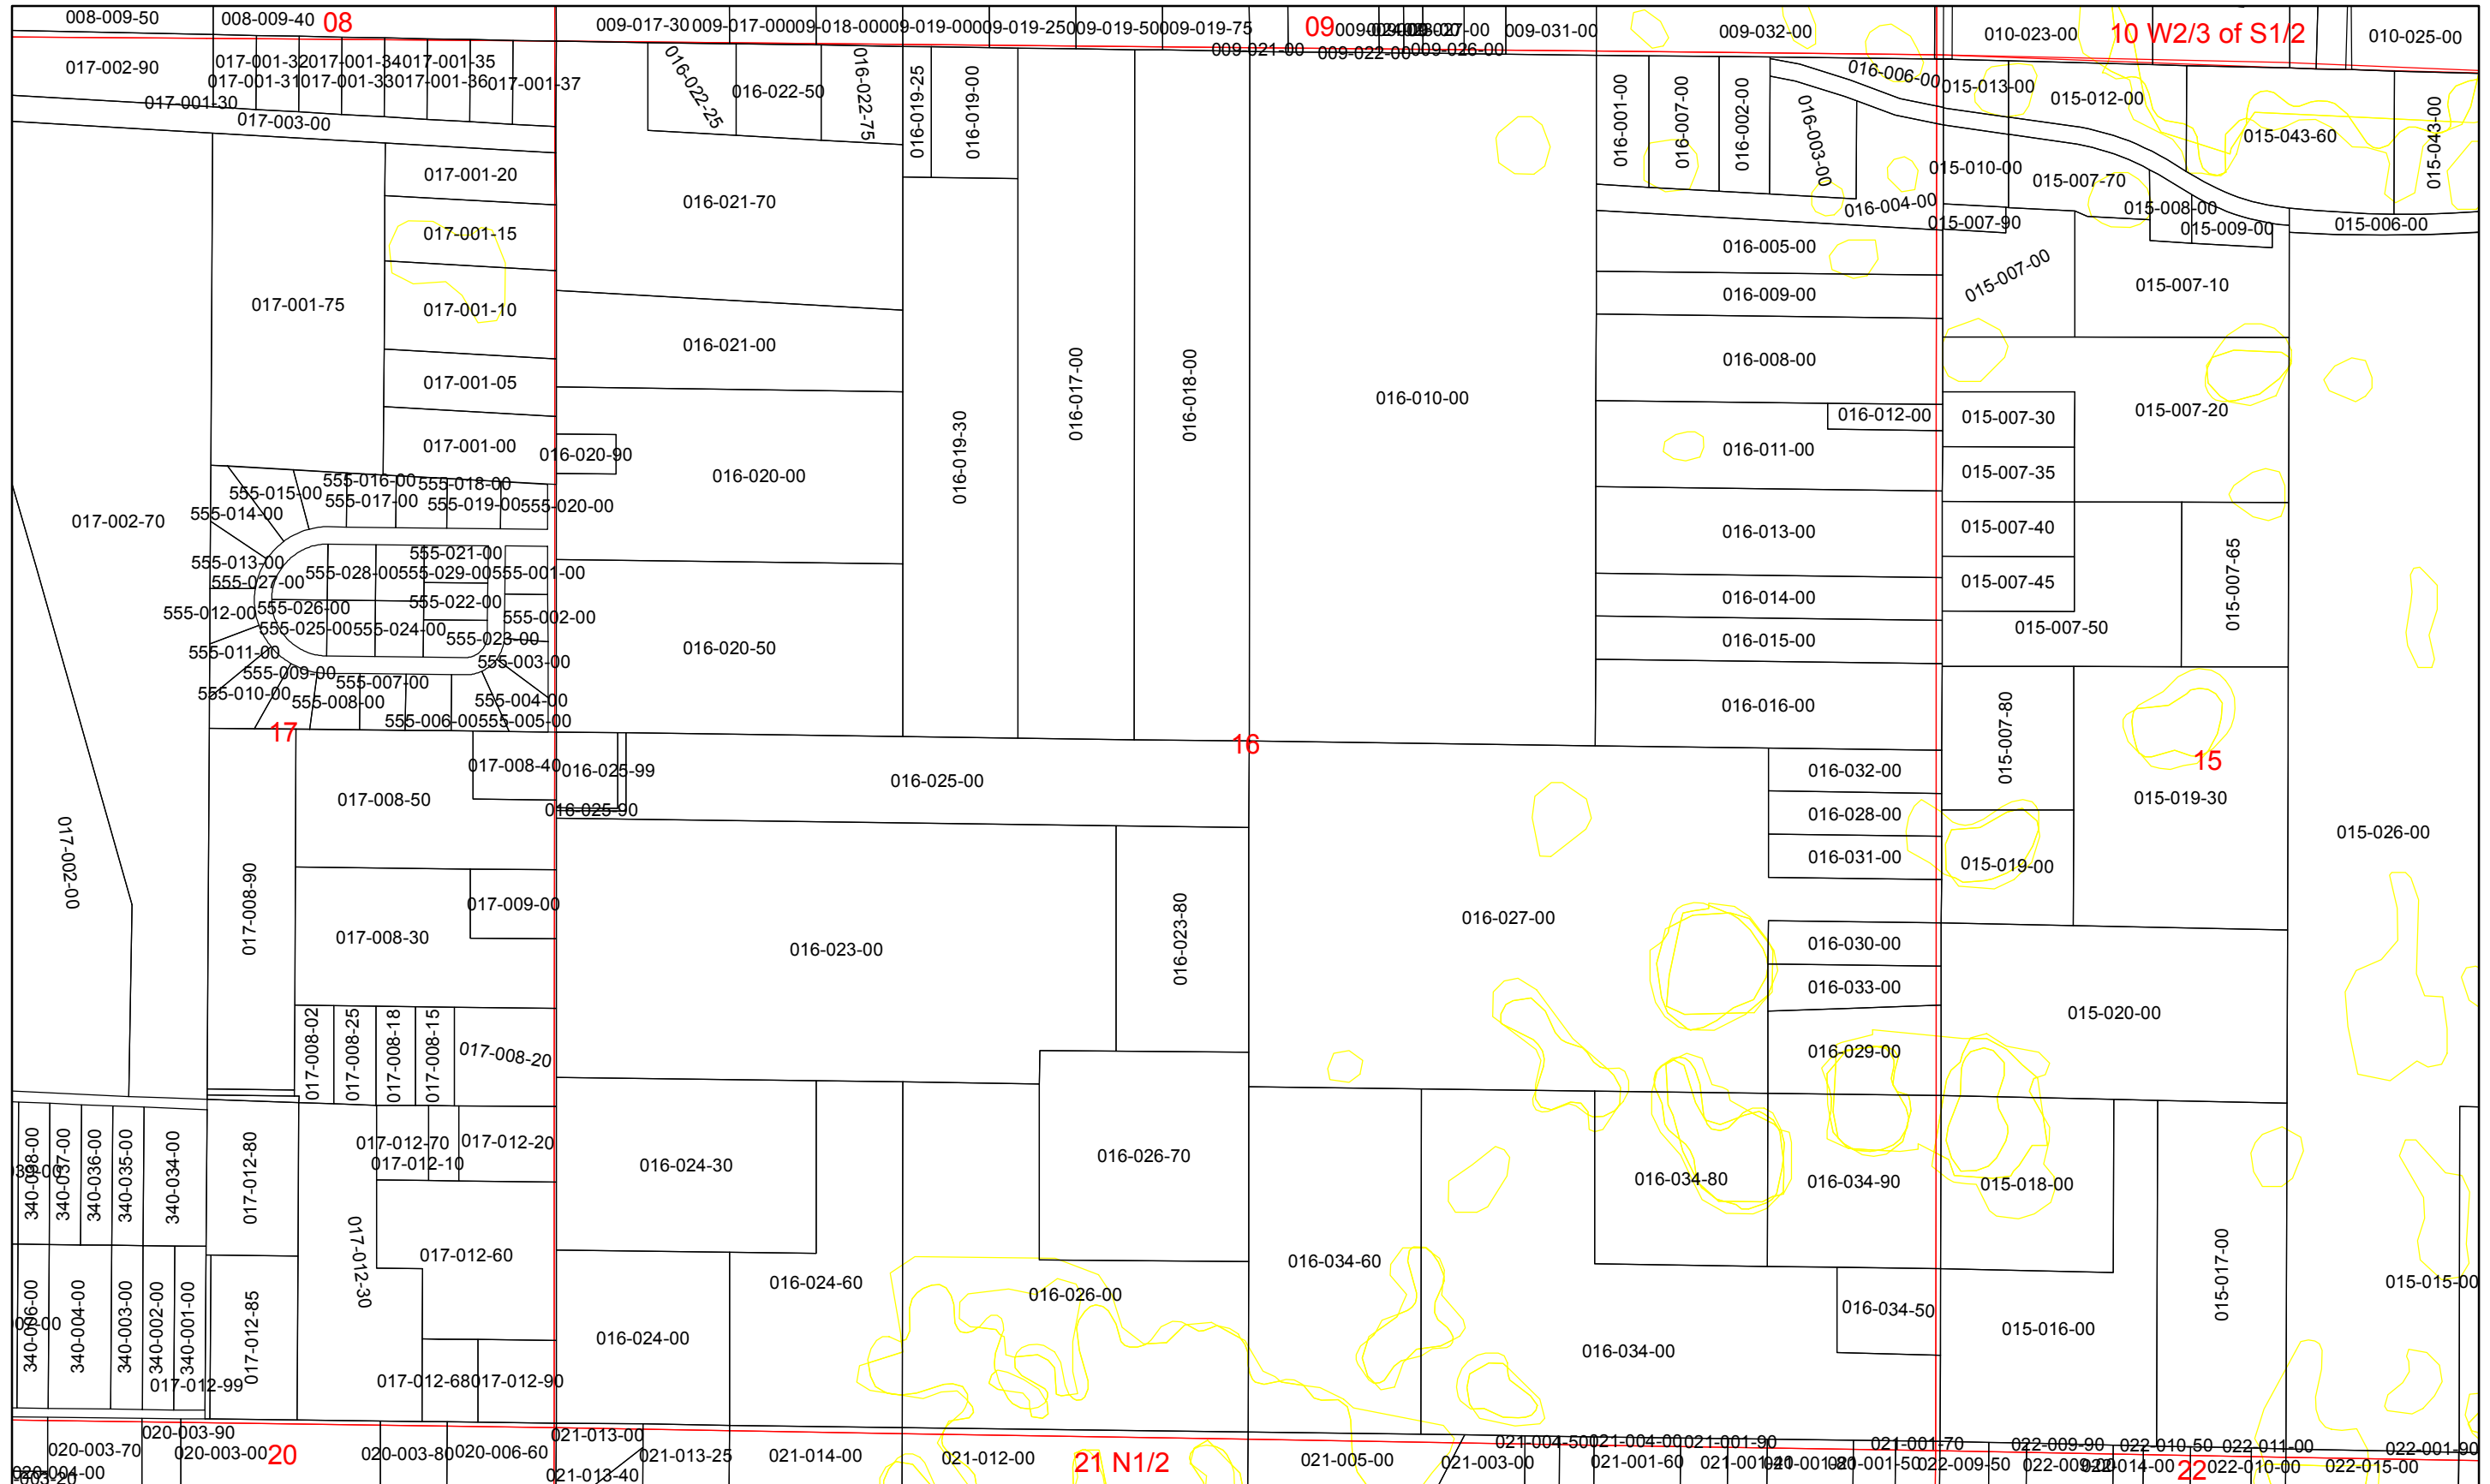

Lake Township Missaukee County Tax Map

Section 16

Parcel Numbers